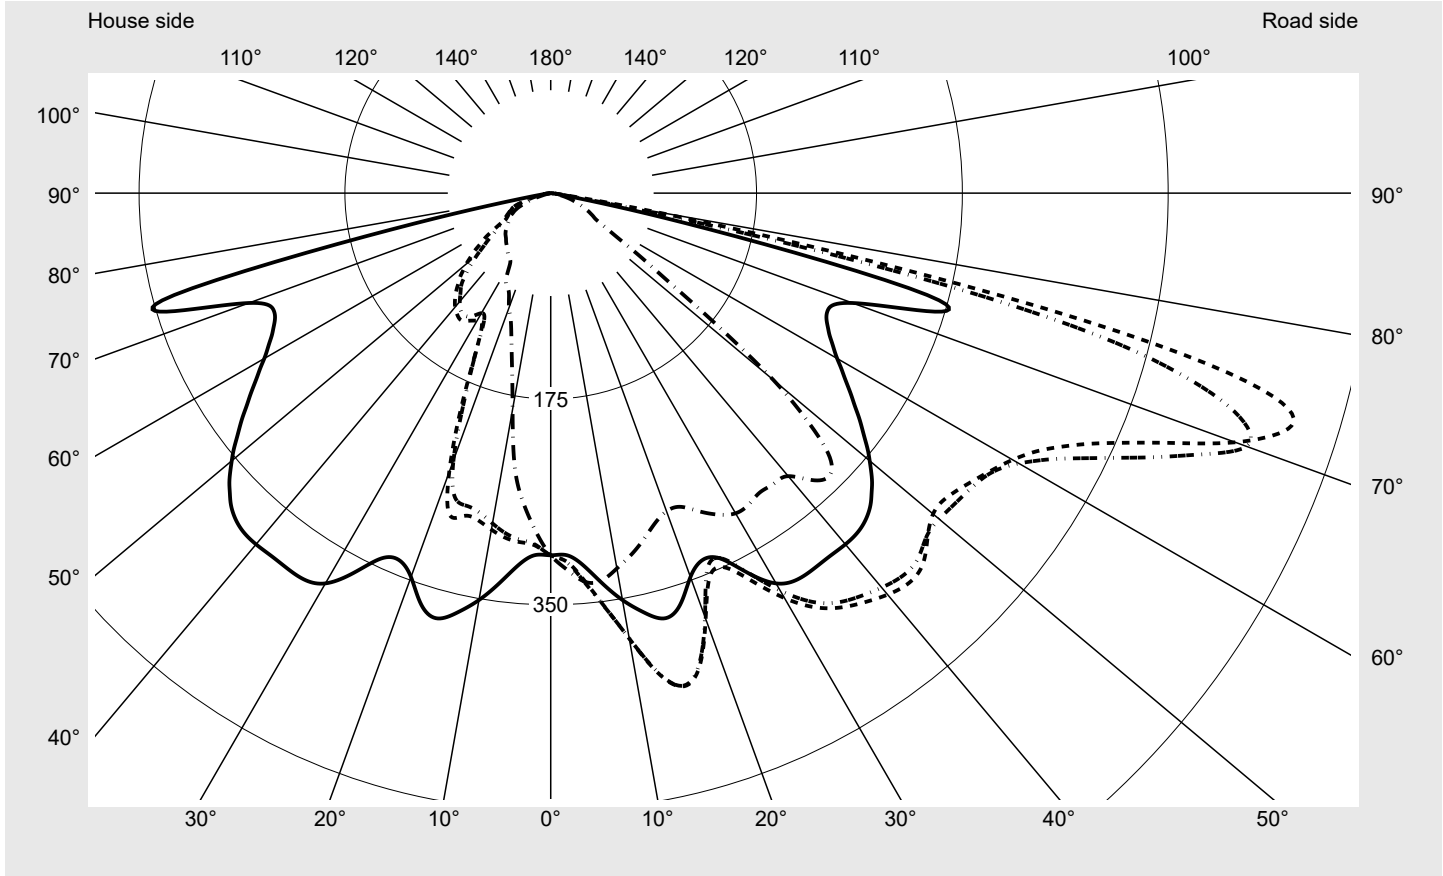

Photometric test report

Family Streetlight 21 mini easy LED	Order number: 5XE6B33A08GB EAN: 4058352730355	LP number 59065_804
	Version post-top or side-entry mounting Optic asymmetric, wide distribution (ST0.5a) Cover toughened safety glass Lamps LED 3000 K CRI ≥ 70 Controlgear ECG DIM Rated values Net luminous flux = 5940 lm Power consumption = 40.4 W Luminous efficacy = 147 lm/W	serial documentation 18.07.2022

Luminous intensity in cd/klm C180-0 C205-25 C207,5-27,5 C270-90 **Imax: 661 cd/klm**

Luminaire output ratios

Eta	100.0%
Eta 0° - 90°	100.0%
Eta 90° - 180°	0.0%

Luminous intensity class acc. to EN13201-2

Class:	G3
Imax 70°	629.6
Imax 80°	99.6
Imax 90°	0.0
Imax >90°	0.0
Imax >95°	0.0

Envelope curve in cd/klm **KMK 73°** **KMK 72°** **KMK 71°** **KMK 70°** **siteco**

Photometric test report

Family Streetlight 21 mini easy LED	Order number: 5XE6B33A08GB EAN: 4058352730355	LP number 59065_804
Table of values for luminous intensities		Maximum luminous intensity
		siteco