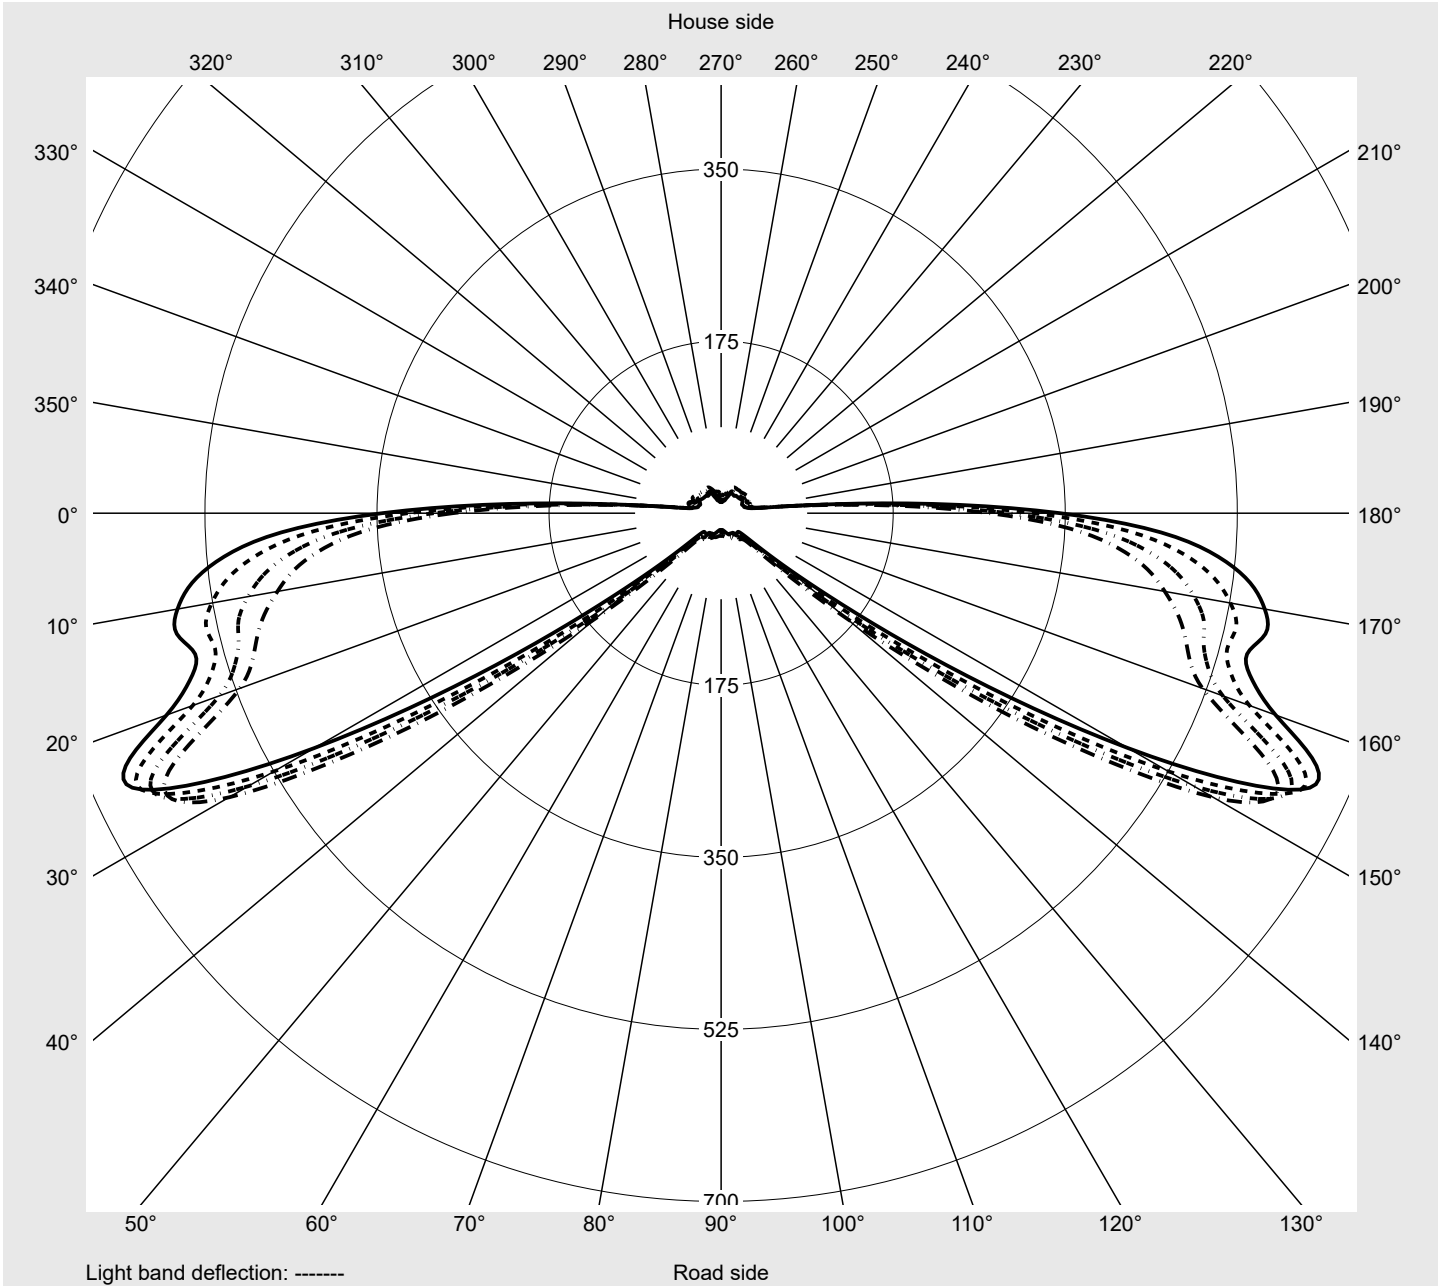

Photometric test report

Family Streetlight 21 mini easy LED	Order number: 5XE6B33A08GB EAN: 4058352730355	LP number 59065_804
	Version post-top or side-entry mounting Optic asymmetric, wide distribution (ST0.5a) Cover toughened safety glass Lamps LED 3000 K CRI ≥ 70 Controlgear ECG DIM Rated values Net luminous flux = 5940 lm Power consumption = 40.4 W Luminous efficacy = 147 lm/W	serial documentation 18.07.2022

Luminous intensity in cd/klm C180-0 C205-25 C207,5-27,5 C270-90 **Imax: 661 cd/klm**

Luminaire output ratios

Eta	100.0%
Eta 0° - 90°	100.0%
Eta 90° - 180°	0.0%

Luminous intensity class acc. to EN13201-2

Class:	G3
Imax 70°	629.6
Imax 80°	99.6
Imax 90°	0.0
Imax >90°	0.0
Imax >95°	0.0

Measurement conditions

DIN EN 13032 and DIN 5032

Photometric test report

Family Streetlight 21 mini easy LED	Order number: 5XE6B33A08GB EAN: 4058352730355	LP number 59065_804
---	--	--------------------------------------

Envelope curve in cd/klm **KMK 73°** **KMK 72°** **KMK 71°** **KMK 70°** **siteco**

Photometric test report

Family Streetlight 21 mini easy LED	Order number: 5XE6B33A08GB EAN: 4058352730355	LP number 59065_804
Table of values for luminous intensities		Maximum luminous intensity
		siteco