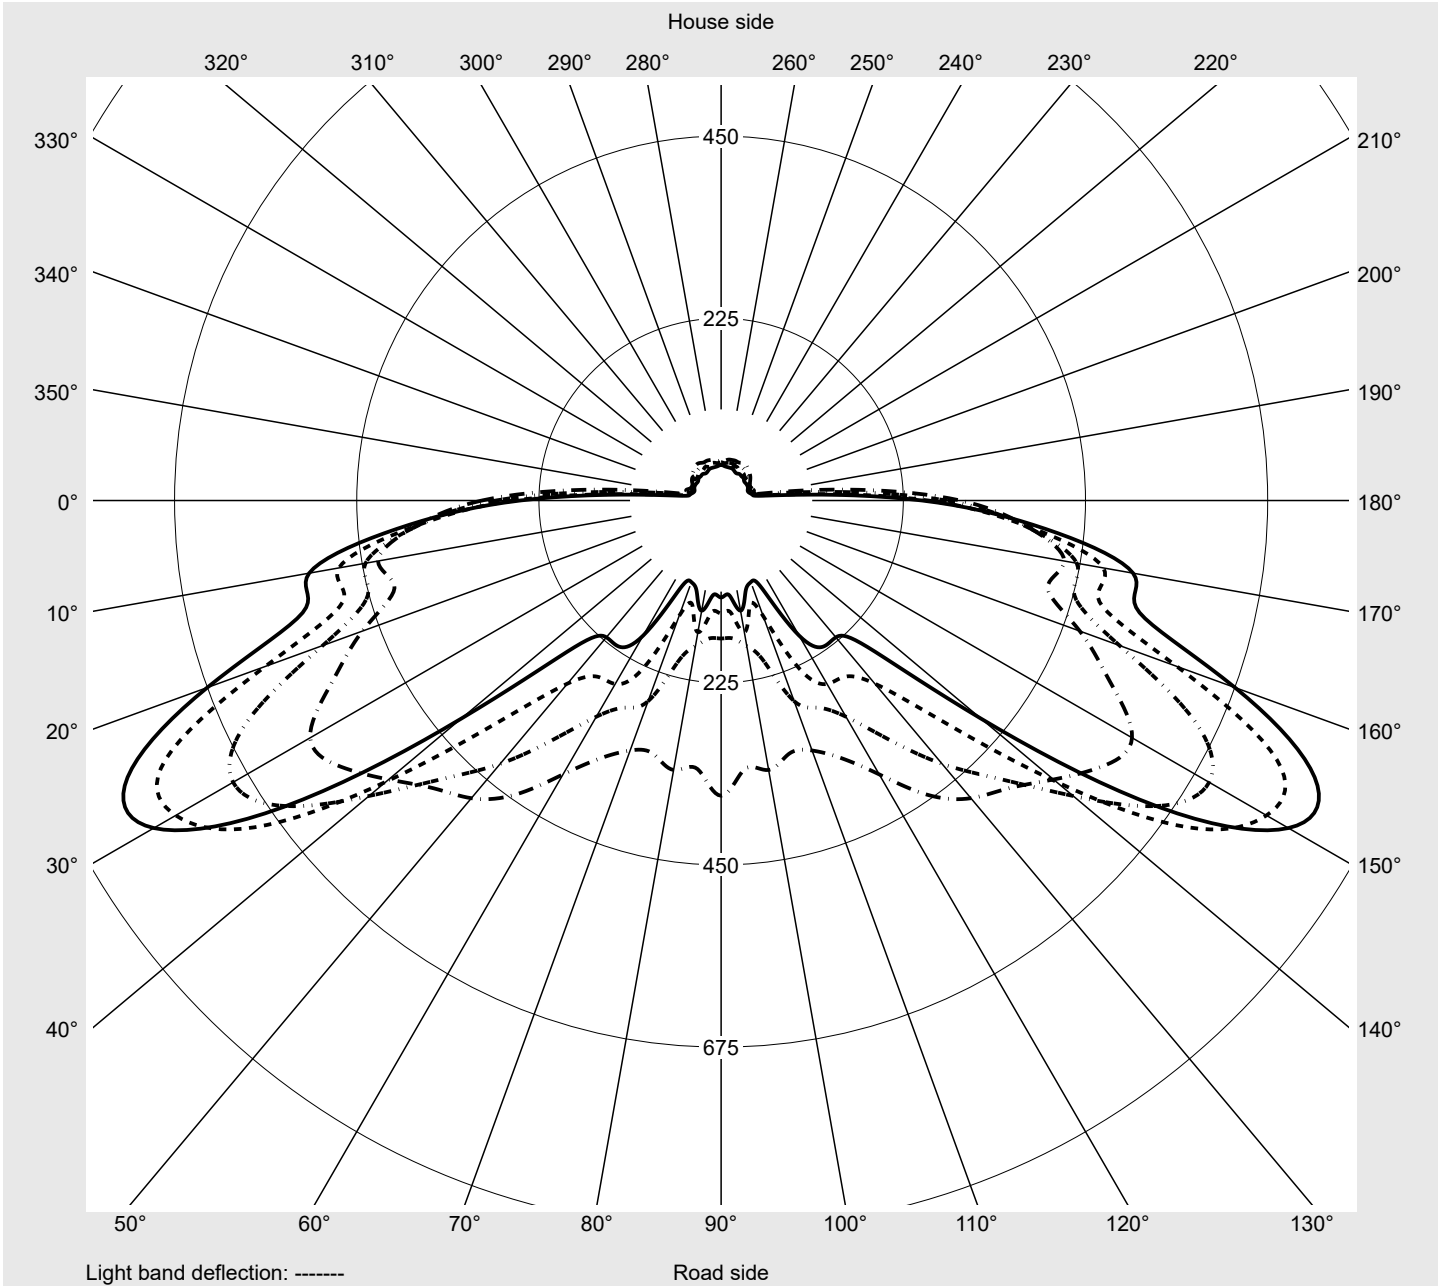

Photometric test report

Family
Streetlight 21 micro easy LED

Order number: 5XE5E63A08CB
EAN: 4058352773390

LP number
59077_947

Version post-top or side-entry mounting
Optic asymmetric, wide distribution (STW1.0a)
Cover toughened safety glass
Lamps LED 2700 K | CRI ≥ 70
Controlgear ECG DIM
Rated values Net luminous flux = 2050 lm
 Power consumption = 15.8 W
 Luminous efficacy = 129.7 lm/W

serial
documentation
26.10.2022

sitEco

Luminous intensity in cd/klm

C180-0

C210-30

C215-35

C270-90

Imax: 809 cd/klm

Luminaire output ratios

Eta	100.0%
Eta 0° - 90°	100.0%
Eta 90° - 180°	0.0%

Luminous intensity class acc. to EN13201-2

Class:	G4
Imax 70°	498.7
Imax 80°	32.8
Imax 90°	0.0
Imax >90°	0.0
Imax >95°	0.0

Measurement conditions

DIN EN 13032 and DIN 5032

Photometric test report

Family Streetlight 21 micro easy LED	Order number: 5XE5E63A08CB EAN: 4058352773390	LP number 59077_947
--	--	-------------------------------

Envelope curve in cd/klm **KMK 62.5°** **KMK 60°** **KMK 57.5°** **KMK 55°** **siteco**