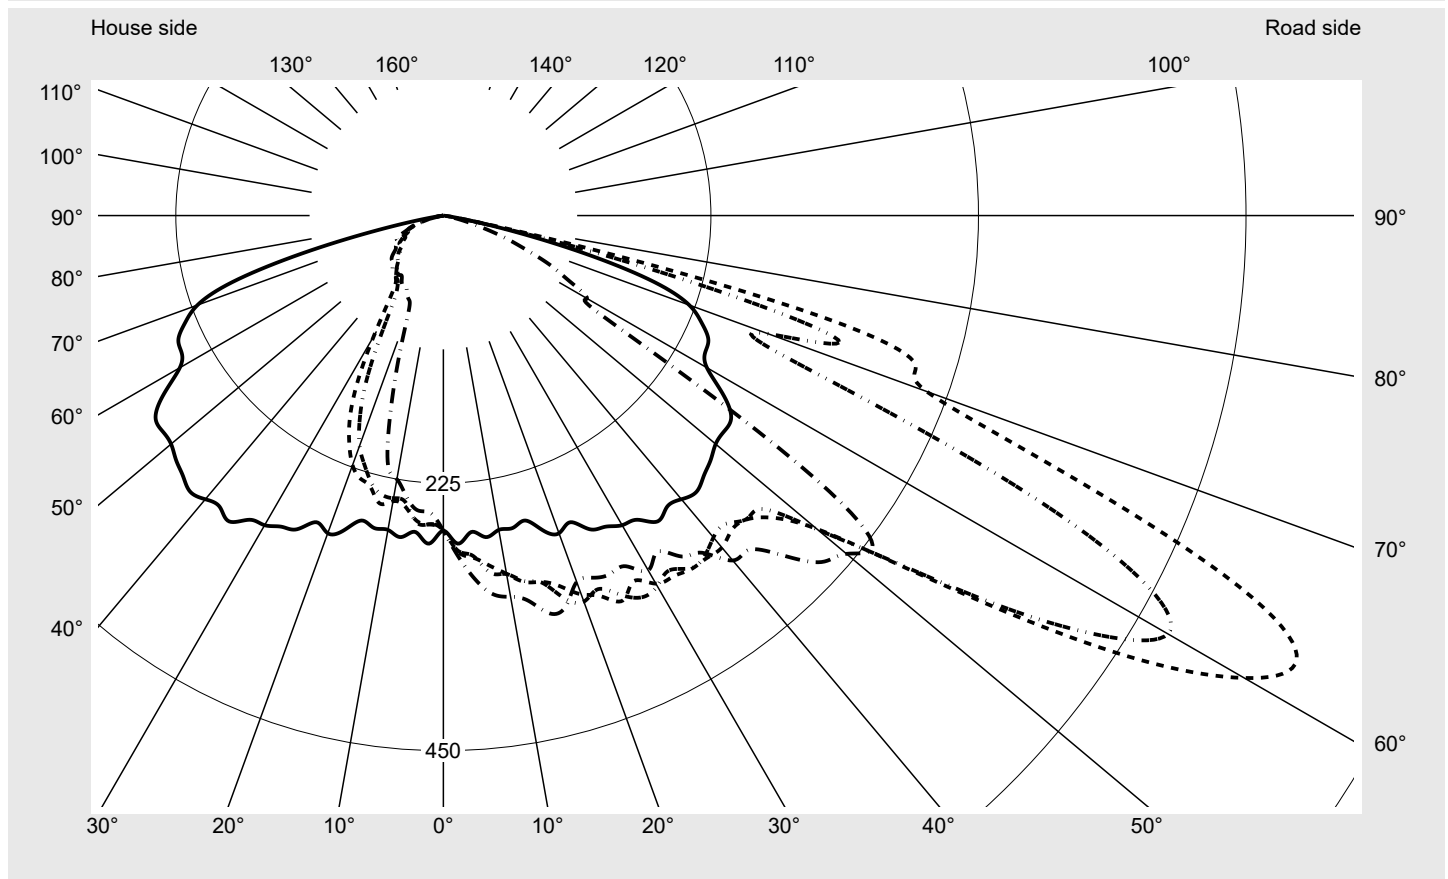

Photometric test report

Family
Streetlight 21 micro easy LED

Order number: 5XE5E63A08CB
EAN: 4058352773390

LP number
59077_947

Version post-top or side-entry mounting
Optic asymmetric, wide distribution (STW1.0a)
Cover toughened safety glass
Lamps LED 2700 K | CRI ≥ 70
Controlgear ECG DIM
Rated values Net luminous flux = 2050 lm
 Power consumption = 15.8 W
 Luminous efficacy = 129.7 lm/W

serial
documentation
26.10.2022

sitEco

Luminous intensity in cd/klm

C180-0

C210-30

C215-35

C270-90

Imax: 809 cd/klm

Luminaire output ratios

Eta	100.0%
Eta 0° - 90°	100.0%
Eta 90° - 180°	0.0%

Luminous intensity class acc. to EN13201-2

Class:	G4
Imax 70°	498.7
Imax 80°	32.8
Imax 90°	0.0
Imax >90°	0.0
Imax >95°	0.0

Measurement conditions

DIN EN 13032 and DIN 5032

Photometric test report

Family Streetlight 21 micro easy LED	Order number: 5XE5E63A08CB EAN: 4058352773390	LP number 59077_947
--	--	-------------------------------

Envelope curve in cd/klm **KMK 62.5°** **KMK 60°** **KMK 57.5°** **KMK 55°** **siteco**