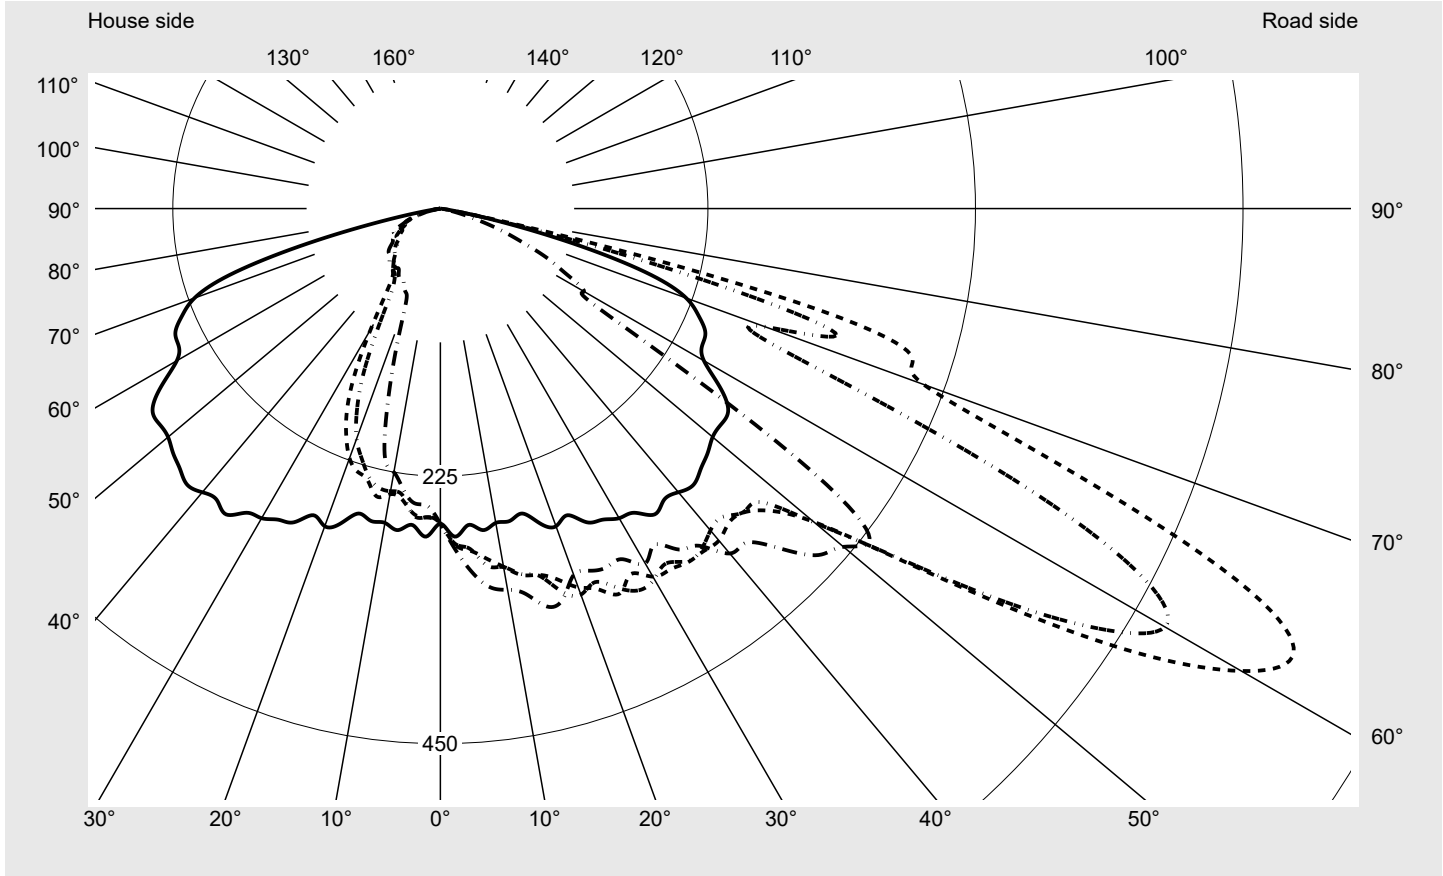

Photometric test report

Family Streetlight 21 micro easy LED	Order number: 5XE5E43A08DB EAN: 4058352785461	LP number 59077_944
	Version post-top or side-entry mounting Optic asymmetric, wide distribution (STW1.0a) Cover toughened safety glass Lamps LED 4000 K CRI ≥ 70 Controlgear ECG DIM Rated values Net luminous flux = 5320 lm Power consumption = 39.1 W Luminous efficacy = 136.1 lm/W	serial documentation 26.10.2022

Luminous intensity in cd/klm C180-0 C210-30 C215-35 C270-90 **Imax: 809 cd/klm**

Luminaire output ratios

Eta	100.0%
Eta 0° - 90°	100.0%
Eta 90° - 180°	0.0%

Luminous intensity class acc. to EN13201-2

Class:	G4
Imax 70°	498.7
Imax 80°	32.8
Imax 90°	0.0
Imax >90°	0.0
Imax >95°	0.0

Envelope curve in cd/klm **KMK 62.5°** **KMK 60°** **KMK 57.5°** **KMK 55°** **siteco**

Photometric test report

Family Streetlight 21 micro easy LED	Order number: 5XE5E43A08DB EAN: 4058352785461	LP number 59077_944
Table of values for luminous intensities		Maximum luminous intensity
		siteco