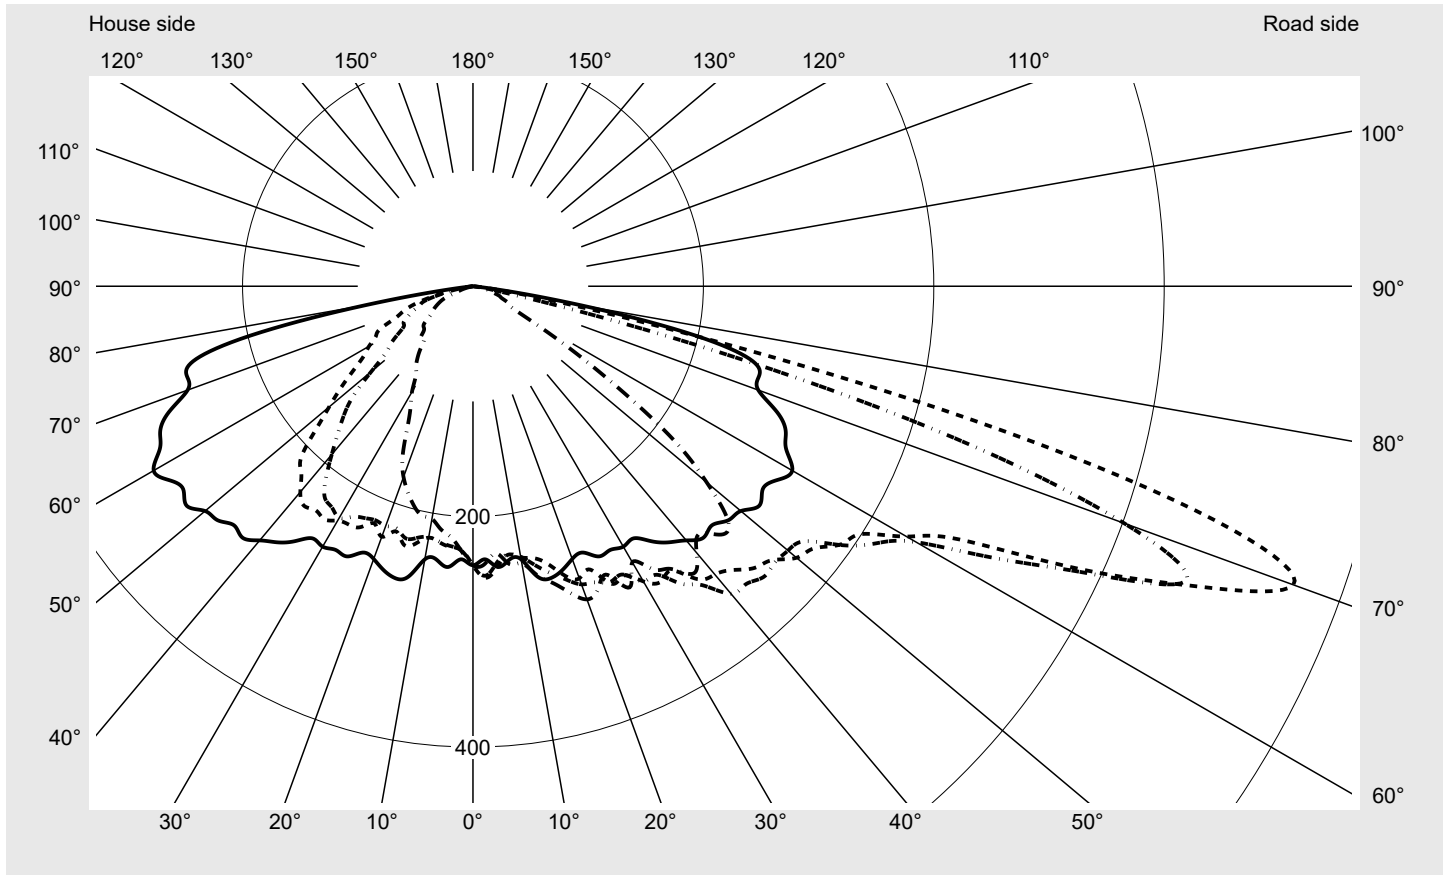

Photometric test report

Family
Streetlight 21 micro easy LED

Order number: 5XE5D33A08DB
EAN: 4058352773352

LP number
59076_991

Version post-top or side-entry mounting
Optic asymmetric, wide distribution (ST1.0a)
Cover toughened safety glass
Lamps LED 3000 K | CRI ≥ 70
Controlgear ECG DIM
Rated values Net luminous flux = 5110 lm
 Power consumption = 39.1 W
 Luminous efficacy = 130.7 lm/W

serial
documentation
26.10.2022

sitEco

Luminous intensity in cd/klm

C180-0

C205-25

C210-30

C270-90

Imax: 758 cd/klm

Luminaire output ratios

Eta	100.0%
Eta 0° - 90°	100.0%
Eta 90° - 180°	0.0%

Luminous intensity class acc. to EN13201-2

Class:	G3
Imax 70°	757.8
Imax 80°	95.1
Imax 90°	0.0
Imax >90°	0.0
Imax >95°	0.0

Measurement conditions

DIN EN 13032 and DIN 5032

Photometric test report

Family Streetlight 21 micro easy LED	Order number: 5XE5D33A08DB EAN: 4058352773352	LP number 59076_991
--	--	--------------------------------------

Envelope curve in cd/klm **KMK 70°** **KMK 67.5°** **KMK 65°** **KMK 62.5°** **siteco**