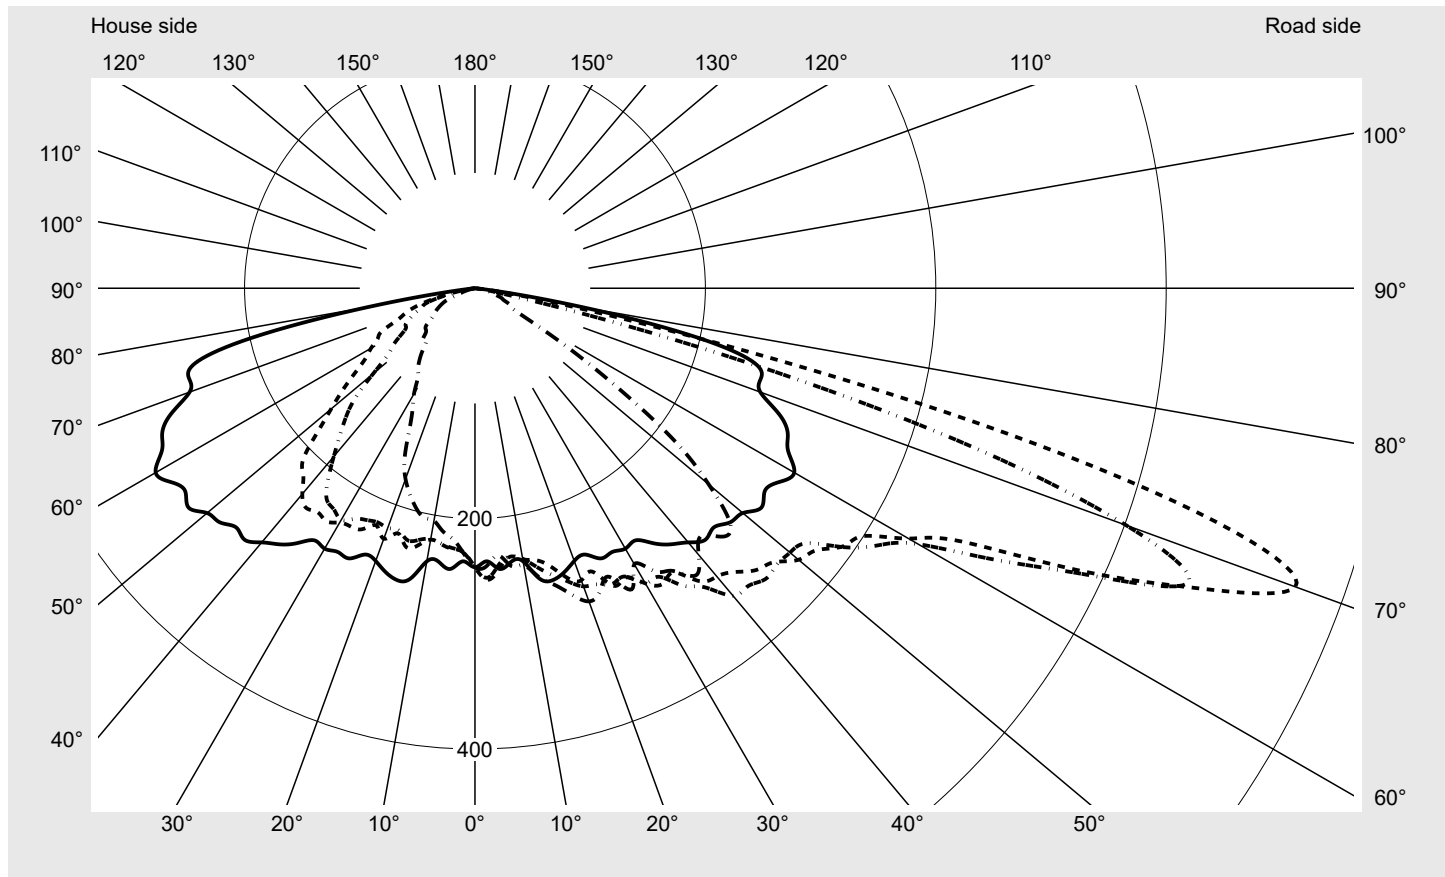

Photometric test report

Family
Streetlight 21 micro easy LED

Order number: 5XE5D33A08CB
EAN: 4058352768105

LP number
59076_990

Version post-top or side-entry mounting
Optic asymmetric, wide distribution (ST1.0a)
Cover toughened safety glass
Lamps LED 3000 K | CRI ≥ 70
Controlgear ECG DIM
Rated values Net luminous flux = 2290 lm
 Power consumption = 15.8 W
 Luminous efficacy = 144.9 lm/W

serial
documentation
26.10.2022

sitEco

Luminous intensity in cd/klm

C180-0

C205-25

C210-30

C270-90

Imax: 758 cd/klm

Luminaire output ratios

Eta	100.0%
Eta 0° - 90°	100.0%
Eta 90° - 180°	0.0%

Luminous intensity class acc. to EN13201-2

Class:	G3
Imax 70°	757.8
Imax 80°	95.1
Imax 90°	0.0
Imax >90°	0.0
Imax >95°	0.0

Measurement conditions

DIN EN 13032 and DIN 5032

Photometric test report

Family Streetlight 21 micro easy LED	Order number: 5XE5D33A08CB EAN: 4058352768105	LP number 59076_990
--	--	--------------------------------------

Envelope curve in cd/klm **KMK 70°** **KMK 67.5°** **KMK 65°** **KMK 62.5°** **siteco**