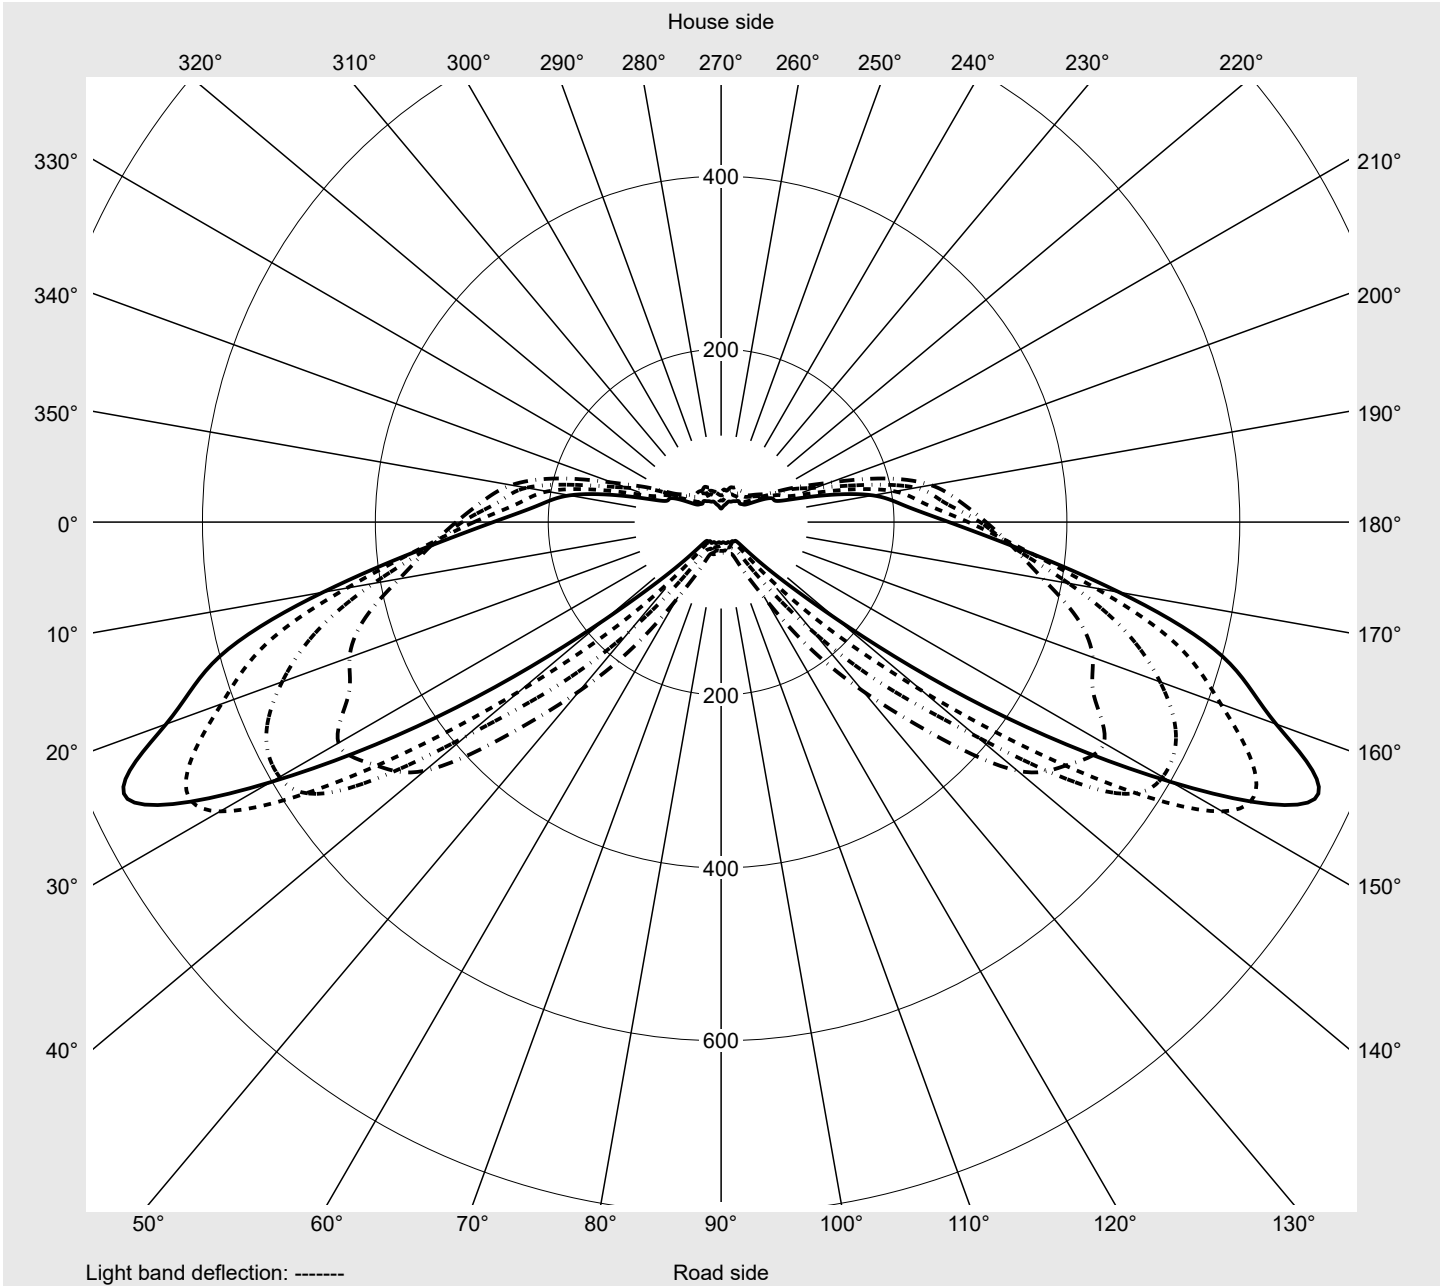

Photometric test report

Family Streetlight 21 micro easy LED	Order number: 5XE5D23A08CB EAN: 4058352785300	LP number 59076_988
	Version post-top or side-entry mounting Optic asymmetric, wide distribution (ST1.0a) Cover toughened safety glass Lamps LED 2200 K CRI ≥ 70 Controlgear ECG DIM Rated values Net luminous flux = 1900 lm Power consumption = 15.8 W Luminous efficacy = 120.3 lm/W	serial documentation 26.10.2022
		

Luminous intensity in cd/klm C180-0 C205-25 C210-30 C270-90 **Imax: 758 cd/klm**

Luminaire output ratios

Eta	100.0%
Eta 0° - 90°	100.0%
Eta 90° - 180°	0.0%

Luminous intensity class acc. to EN13201-2

Class:	G3
Imax 70°	757.8
Imax 80°	95.1
Imax 90°	0.0
Imax >90°	0.0
Imax >95°	0.0

Measurement conditions

DIN EN 13032 and DIN 5032

Photometric test report

Family Streetlight 21 micro easy LED	Order number: 5XE5D23A08CB EAN: 4058352785300	LP number 59076_988
--	--	--------------------------------------

Envelope curve in cd/klm **KMK 70°** **KMK 67.5°** **KMK 65°** **KMK 62.5°** **siteco**

Photometric test report

Family Streetlight 21 micro easy LED	Order number: 5XE5D23A08CB EAN: 4058352785300	LP number 59076_988
Table of values for luminous intensities		Maximum luminous intensity
		siteco