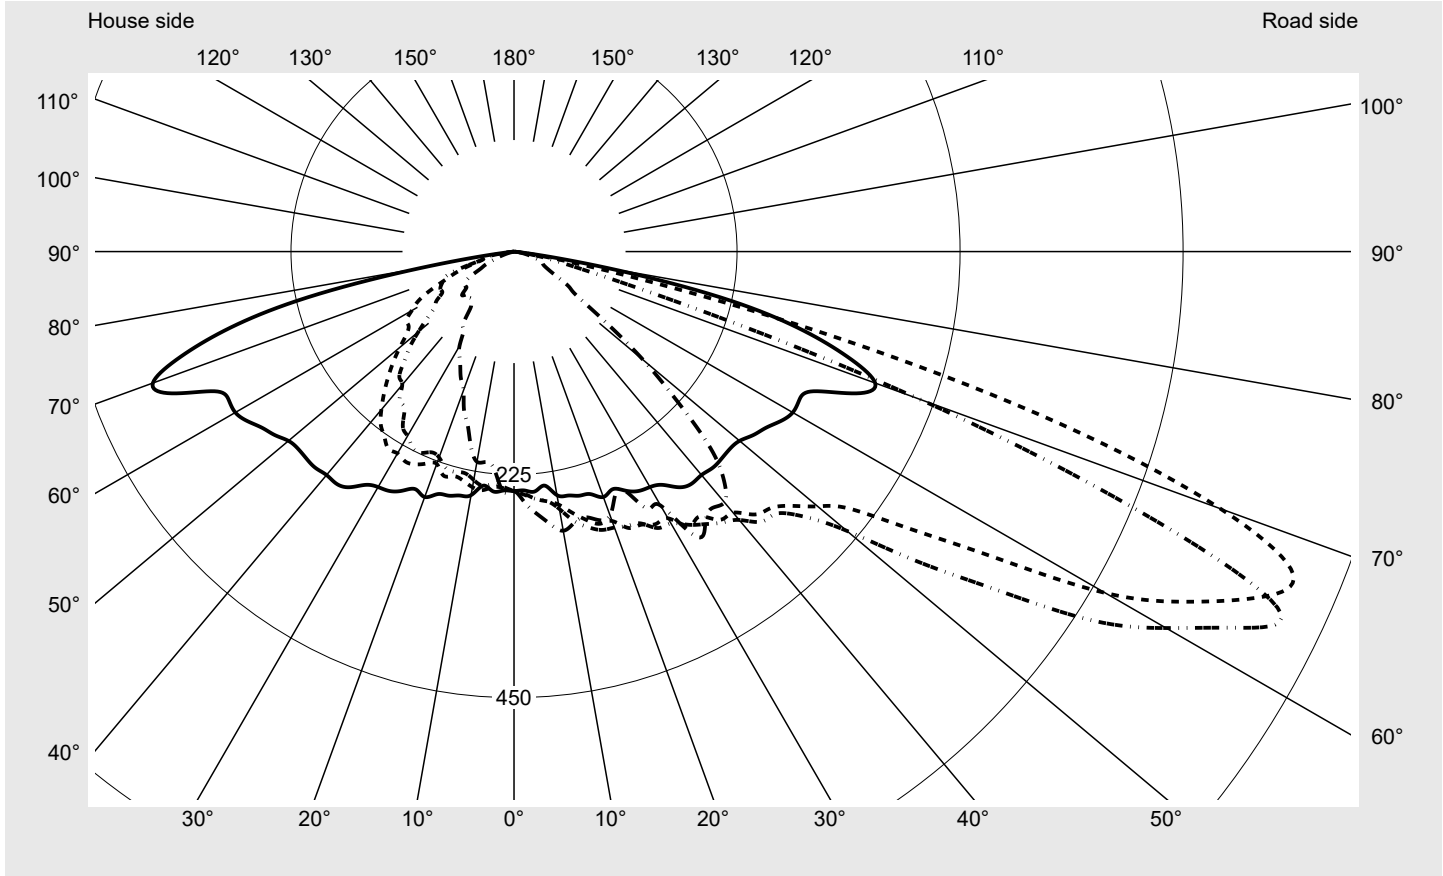

Photometric test report

| | | |
|---|---|--|
| Family Streetlight 21 micro easy LED | Order number: 5XE5C43A08CB EAN: 4058352785249 | LP number 59081_953 |
| | Version post-top or side-entry mounting Optic asymmetric, wide distribution (ST0.8a) Cover toughened safety glass Lamps LED 4000 K CRI ≥ 70 Controlgear ECG DIM Rated values Net luminous flux = 2380 lm Power consumption = 15.8 W Luminous efficacy = 150.6 lm/W | serial documentation 26.10.2022 |

Luminous intensity in cd/klm C180-0 C200-20 C205-25 C270-90 **Imax: 851 cd/klm**

| Luminaire output ratios | |
|---------------------------|--------|
| Eta | 100.0% |
| Eta 0° - 90° | 100.0% |
| Eta 90° - 180° | 0.0% |
| Measurement conditions | |
| DIN EN 13032 and DIN 5032 | |

Envelope curve in cd/klm **KMK 67.5°** **KMK 65°** **KMK 62.5°** **KMK 60°** **siteco**

Photometric test report

| | | |
|---|--|--------------------------------------|
| Family Streetlight 21 micro easy LED | Order number: 5XE5C43A08CB EAN: 4058352785249 | LP number 59081_953 |
| Table of values for luminous intensities | | Maximum luminous intensity |
| siteco | | |