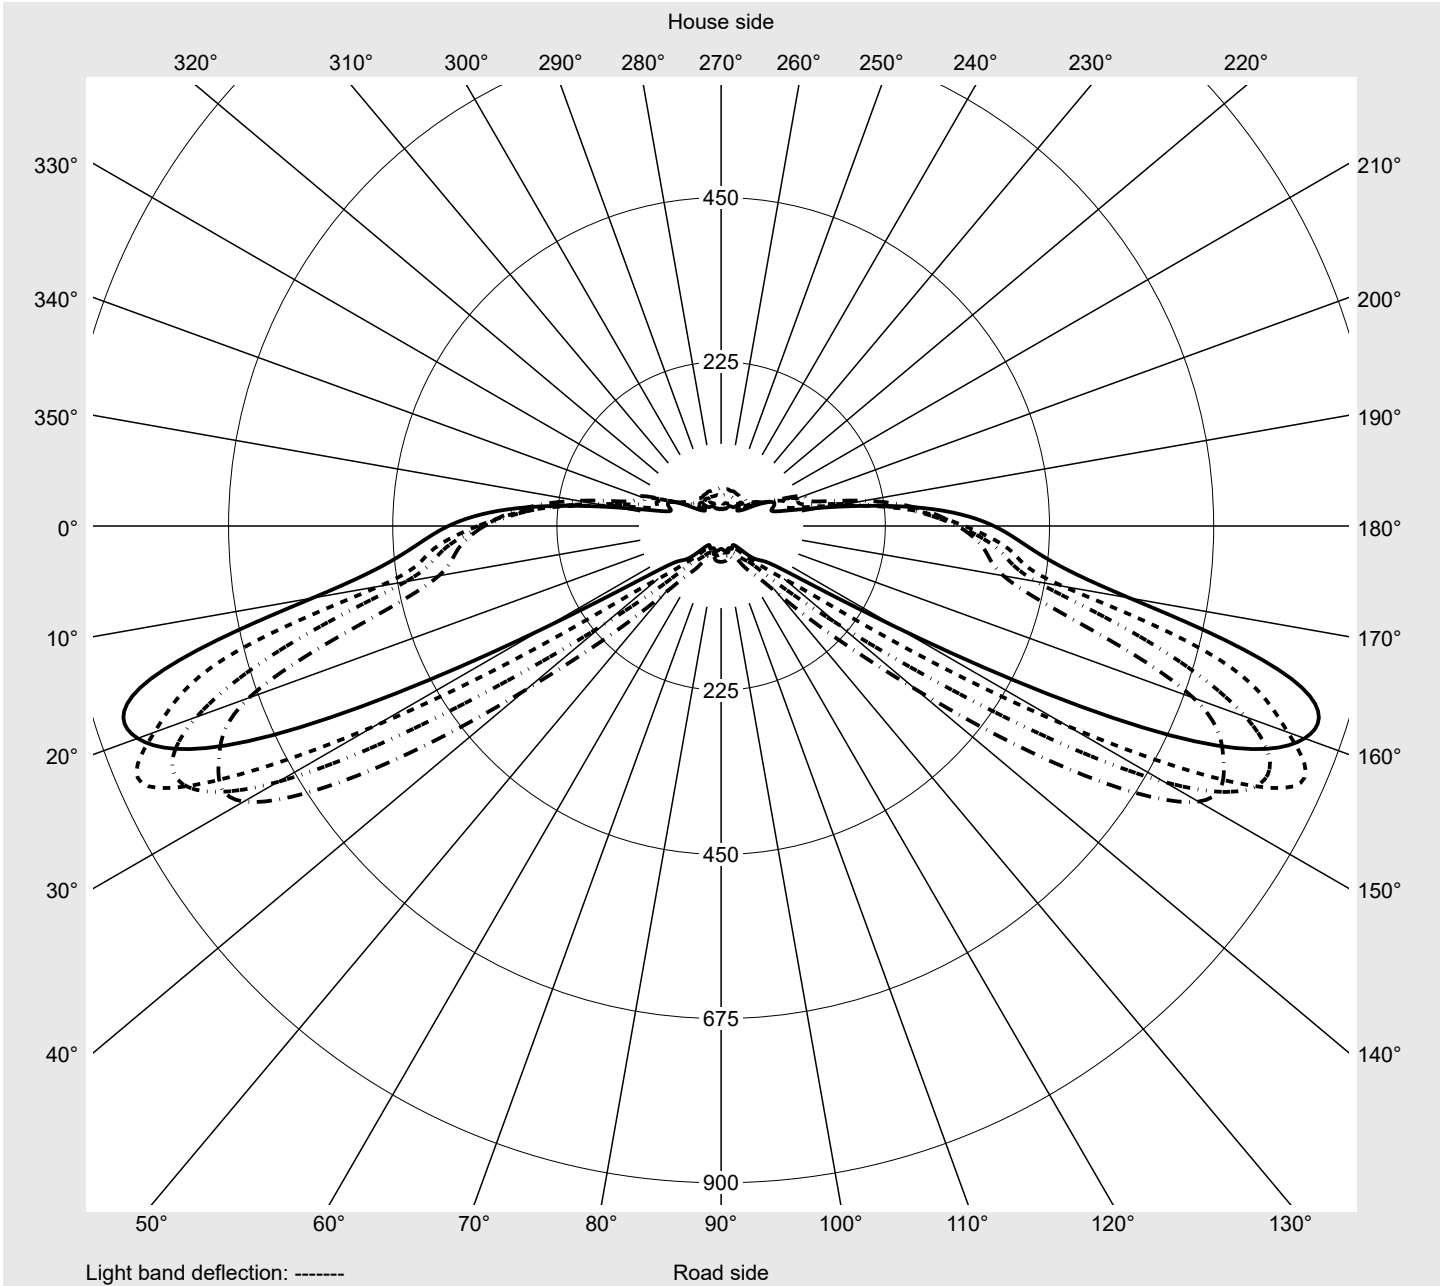

Photometric test report

| | | |
|---|---|--|
| Family Streetlight 21 micro easy LED | Order number: 5XE5C43A08CB EAN: 4058352785249 | LP number 59081_953 |
| | Version post-top or side-entry mounting Optic asymmetric, wide distribution (ST0.8a) Cover toughened safety glass Lamps LED 4000 K CRI ≥ 70 Controlgear ECG DIM Rated values Net luminous flux = 2380 lm Power consumption = 15.8 W Luminous efficacy = 150.6 lm/W | serial documentation 26.10.2022 |

Luminous intensity in cd/klm C180-0 C200-20 C205-25 C270-90 **Imax: 851 cd/klm**

| Luminaire output ratios | |
|---------------------------|--------|
| Eta | 100.0% |
| Eta 0° - 90° | 100.0% |
| Eta 90° - 180° | 0.0% |
| Measurement conditions | |
| DIN EN 13032 and DIN 5032 | |

| Luminous intensity class acc. to EN13201-2 | |
|--|-------|
| Class: | G3 |
| Imax 70° | 826.1 |
| Imax 80° | 99.6 |
| Imax 90° | 0.0 |
| Imax >90° | 0.0 |
| Imax >95° | 0.0 |

Photometric test report

Envelope curve in cd/klm **KMK 67.5°** **KMK 65°** **KMK 62.5°** **KMK 60°** **siteco**

Photometric test report

| | | |
|---|--|--------------------------------------|
| Family Streetlight 21 micro easy LED | Order number: 5XE5C43A08CB EAN: 4058352785249 | LP number 59081_953 |
| Table of values for luminous intensities | | Maximum luminous intensity |
| siteco | | |