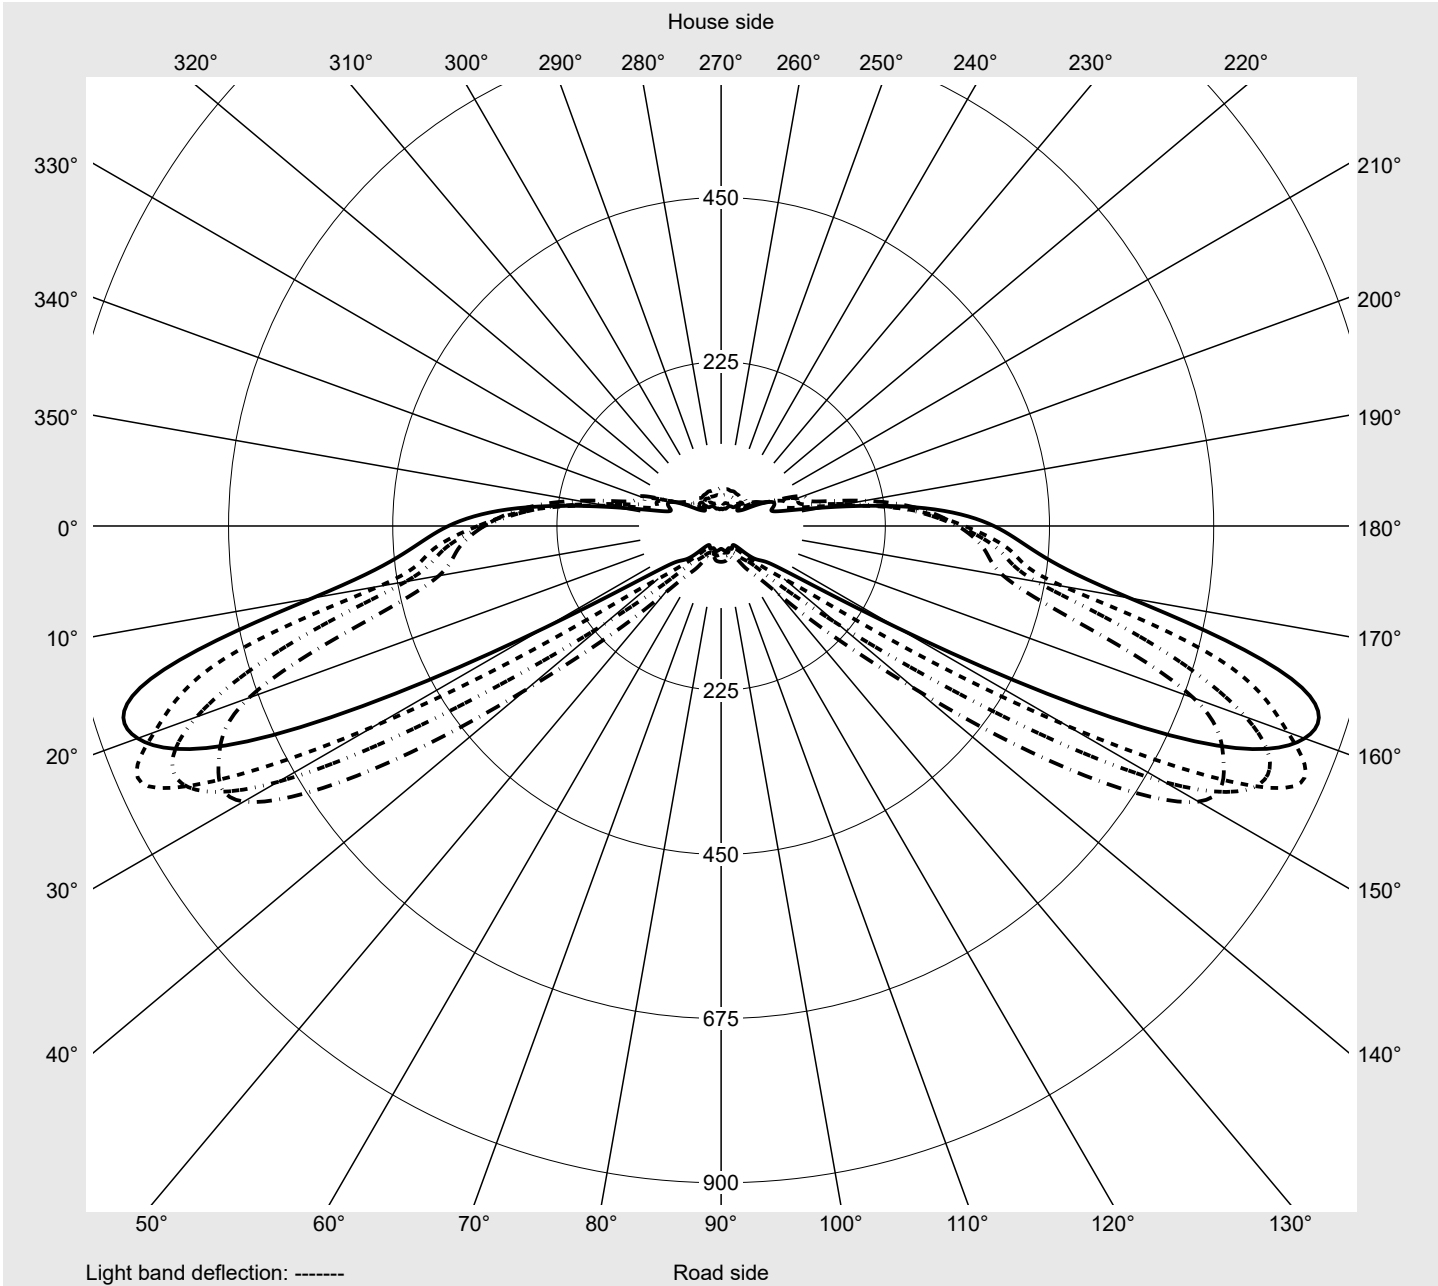

Photometric test report

Family Streetlight 21 micro easy LED	Order number: 5XE5C33A08CB EAN: 4058352785201	LP number 59081_951
	Version post-top or side-entry mounting Optic asymmetric, wide distribution (ST0.8a) Cover toughened safety glass Lamps LED 3000 K CRI ≥ 70 Controlgear ECG DIM Rated values Net luminous flux = 2290 lm Power consumption = 15.8 W Luminous efficacy = 144.9 lm/W	serial documentation 26.10.2022

Luminous intensity in cd/klm C180-0 C200-20 C205-25 C270-90 **Imax: 851 cd/klm**

Luminaire output ratios	
Eta	100.0%
Eta 0° - 90°	100.0%
Eta 90° - 180°	0.0%
Measurement conditions	
DIN EN 13032 and DIN 5032	

Luminous intensity class acc. to EN13201-2	
Class:	G3
Imax 70°	826.1
Imax 80°	99.6
Imax 90°	0.0
Imax >90°	0.0
Imax >95°	0.0

Photometric test report

Family Streetlight 21 micro easy LED	Order number: 5XE5C33A08CB EAN: 4058352785201	LP number 59081_951
--	--	--------------------------------------

Envelope curve in cd/klm **KMK 67.5°** **KMK 65°** **KMK 62.5°** **KMK 60°** **siteco**

Photometric test report

Family Streetlight 21 micro easy LED	Order number: 5XE5C33A08CB EAN: 4058352785201	LP number 59081_951
Table of values for luminous intensities		Maximum luminous intensity
		siteco