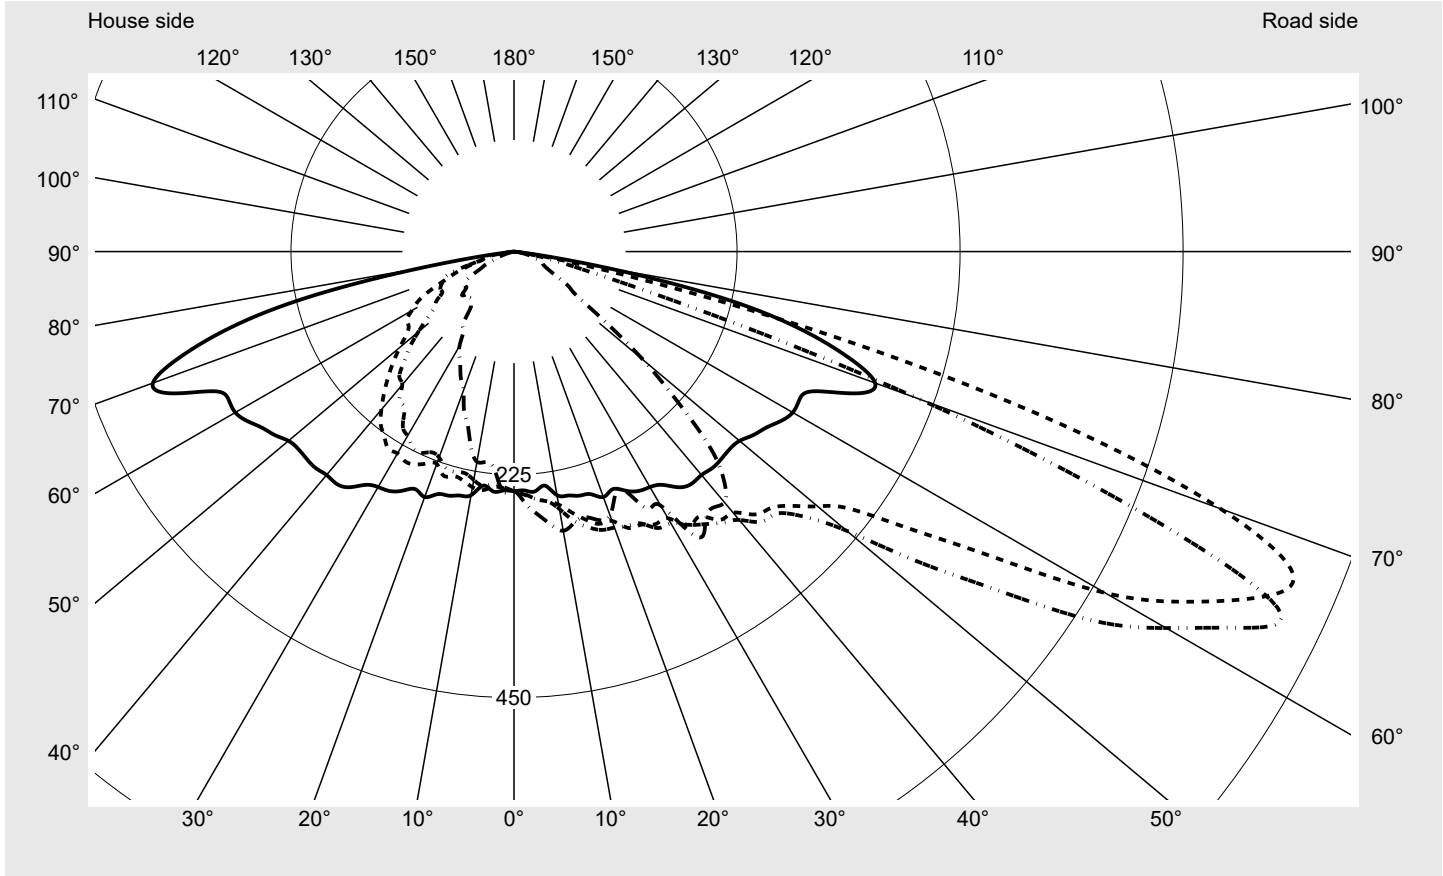

Photometric test report

Family Streetlight 21 micro easy LED	Order number: 5XE5C33A08CB EAN: 4058352785201	LP number 59081_951
	Version post-top or side-entry mounting Optic asymmetric, wide distribution (ST0.8a) Cover toughened safety glass Lamps LED 3000 K CRI ≥ 70 Controlgear ECG DIM Rated values Net luminous flux = 2290 lm Power consumption = 15.8 W Luminous efficacy = 144.9 lm/W	serial documentation 26.10.2022

Luminous intensity in cd/klm C180-0 C200-20 C205-25 C270-90 **Imax: 851 cd/klm**

Luminaire output ratios	
Eta	100.0%
Eta 0° - 90°	100.0%
Eta 90° - 180°	0.0%
Measurement conditions	
DIN EN 13032 and DIN 5032	

Luminous intensity class acc. to EN13201-2	
Class:	G3
Imax 70°	826.1
Imax 80°	99.6
Imax 90°	0.0
Imax >90°	0.0
Imax >95°	0.0

Photometric test report

Family Streetlight 21 micro easy LED	Order number: 5XE5C33A08CB EAN: 4058352785201	LP number 59081_951
--	--	--------------------------------------

Envelope curve in cd/klm **KMK 67.5°** **KMK 65°** **KMK 62.5°** **KMK 60°** **siteco**

Photometric test report

Family Streetlight 21 micro easy LED	Order number: 5XE5C33A08CB EAN: 4058352785201	LP number 59081_951
Table of values for luminous intensities		Maximum luminous intensity
		siteco