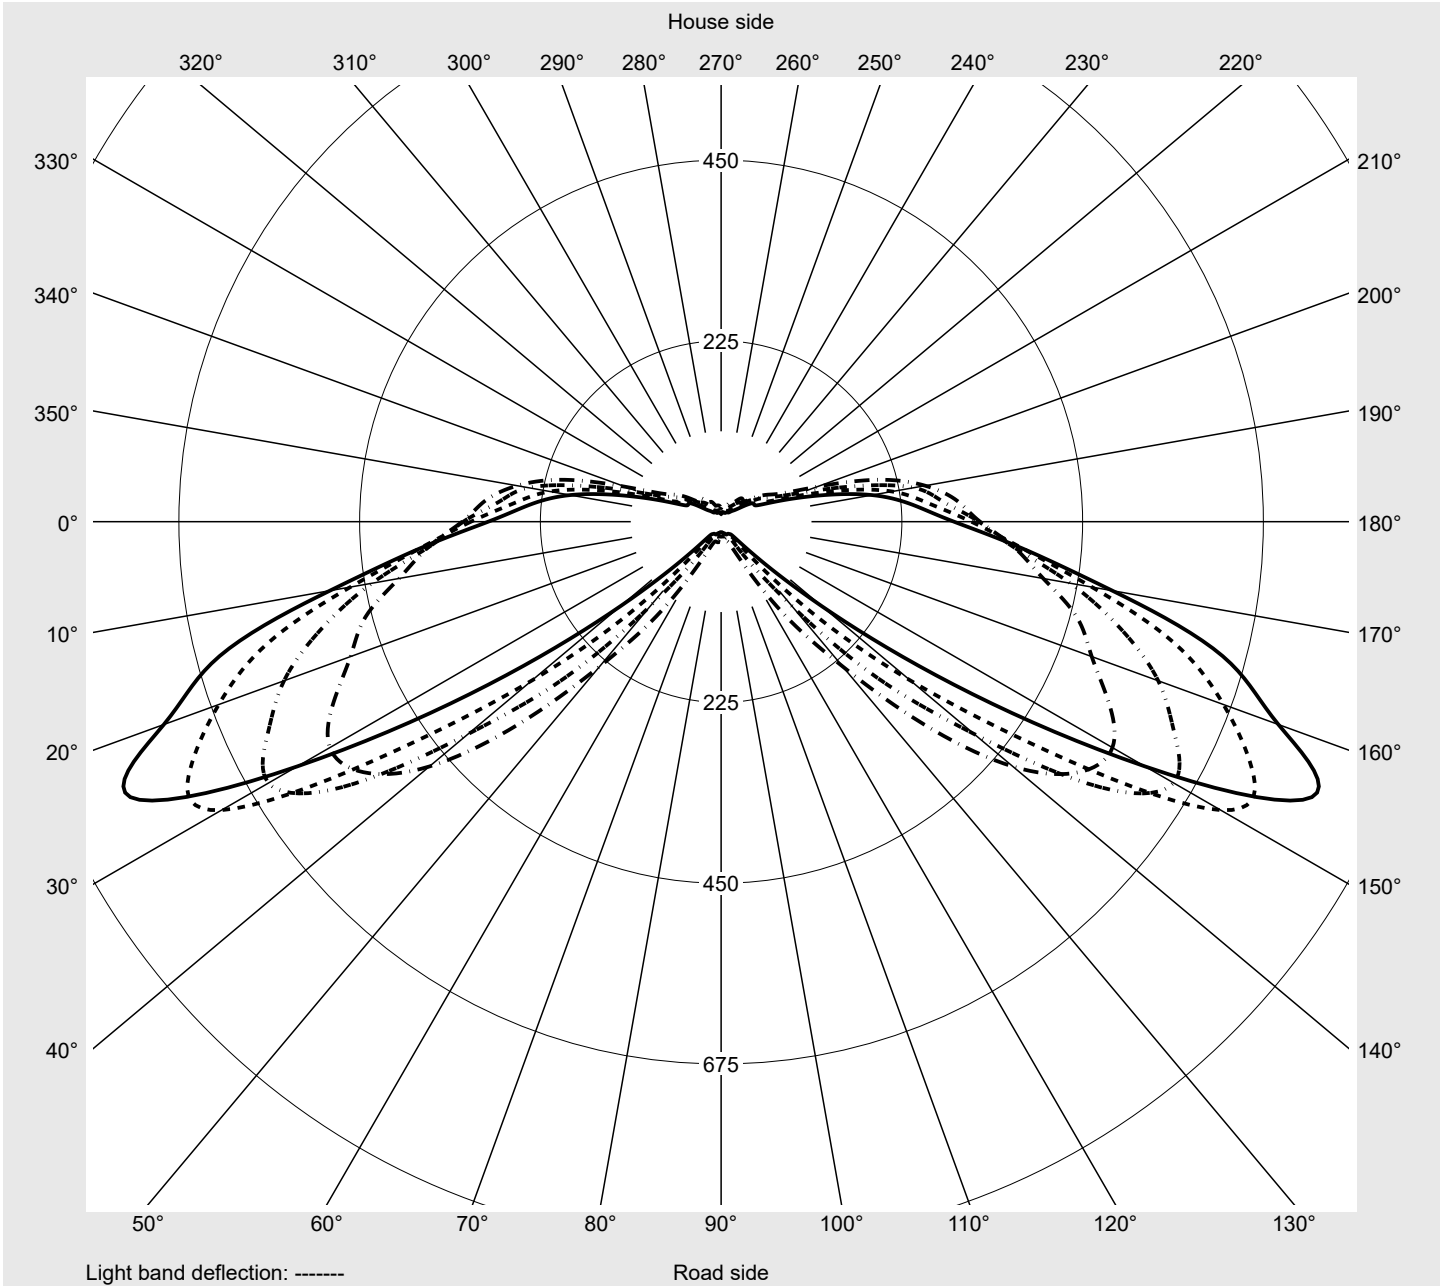

Photometric test report

Family Streetlight 21 micro LED	Order number: 5XE1M33R08DB EAN: 4058352806463	LP number 59152_895
	Version post-top or side-entry mounting, Smart Interface down Optic asymmetric, wide distribution (ST1.0a), Back Light Control (BLC) Cover toughened safety glass Lamps LED 3000 K CRI ≥ 70 Controlgear EVG-Smart Interface Rated values Net luminous flux = 4500 lm Power consumption = 39.1 W Luminous efficacy = 115.1 lm/W	serial documentation 26.10.2022

Luminous intensity in cd/klm C180-0 C205-25 C210-30 C270-90 **Imax: 811 cd/klm**

Luminaire output ratios	
Eta	100.0%
Eta 0° - 90°	100.0%
Eta 90° - 180°	0.0%

Luminous intensity class acc. to EN13201-2	
Class:	G3
Imax 70°	811.4
Imax 80°	97.1
Imax 90°	0.0
Imax >90°	0.0
Imax >95°	0.0

Measurement conditions
DIN EN 13032 and DIN 5032

Photometric test report

Family Streetlight 21 micro LED	Order number: 5XE1M33R08DB EAN: 4058352806463	LP number 59152_895
---	--	--------------------------------------

Envelope curve in cd/klm **KMK 70°** **KMK 67.5°** **KMK 65°** **KMK 62.5°** **siteco**

Photometric test report

Family Streetlight 21 micro LED	Order number: 5XE1M33R08DB EAN: 4058352806463	LP number 59152_895
Table of values for luminous intensities		Maximum luminous intensity
		siteco