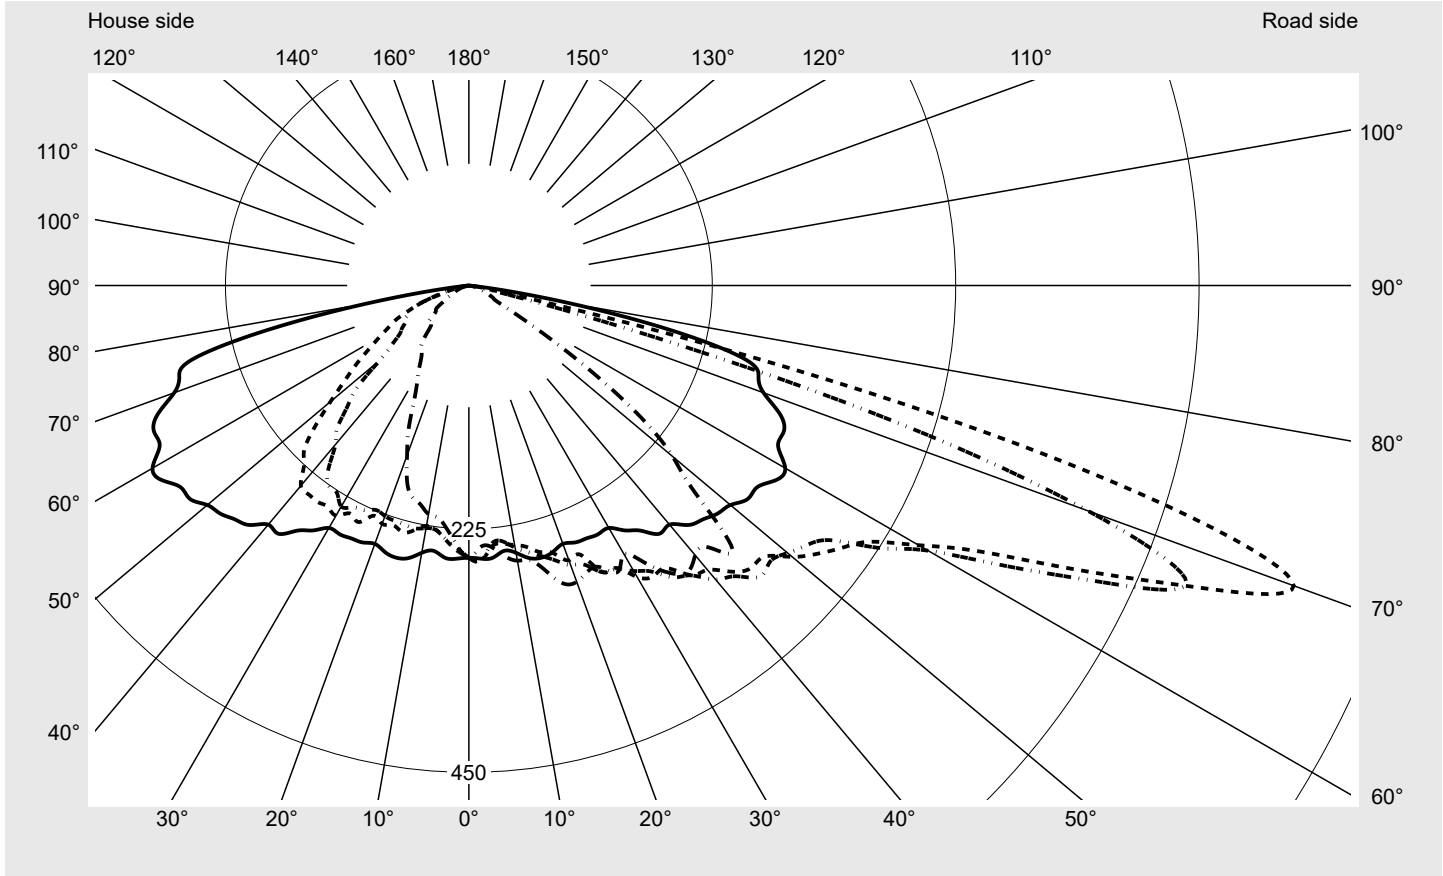

Photometric test report

Family Streetlight 21 micro LED	Order number: 5XE1M33R08DB EAN: 4058352806463	LP number 59152_895
	Version post-top or side-entry mounting, Smart Interface down Optic asymmetric, wide distribution (ST1.0a), Back Light Control (BLC) Cover toughened safety glass Lamps LED 3000 K CRI ≥ 70 Controlgear EVG-Smart Interface Rated values Net luminous flux = 4500 lm Power consumption = 39.1 W Luminous efficacy = 115.1 lm/W	serial documentation 26.10.2022

Luminous intensity in cd/klm C180-0 C205-25 C210-30 C270-90 **Imax: 811 cd/klm**

Luminaire output ratios	
Eta	100.0%
Eta 0° - 90°	100.0%
Eta 90° - 180°	0.0%

Luminous intensity class acc. to EN13201-2	
Class:	G3
Imax 70°	811.4
Imax 80°	97.1
Imax 90°	0.0
Imax >90°	0.0
Imax >95°	0.0

Measurement conditions
DIN EN 13032 and DIN 5032

Photometric test report

Family Streetlight 21 micro LED	Order number: 5XE1M33R08DB EAN: 4058352806463	LP number 59152_895
---	--	--------------------------------------

Envelope curve in cd/klm **KMK 70°** **KMK 67.5°** **KMK 65°** **KMK 62.5°** **siteco**

Photometric test report

Family Streetlight 21 micro LED	Order number: 5XE1M33R08DB EAN: 4058352806463	LP number 59152_895
Table of values for luminous intensities		Maximum luminous intensity
		siteco