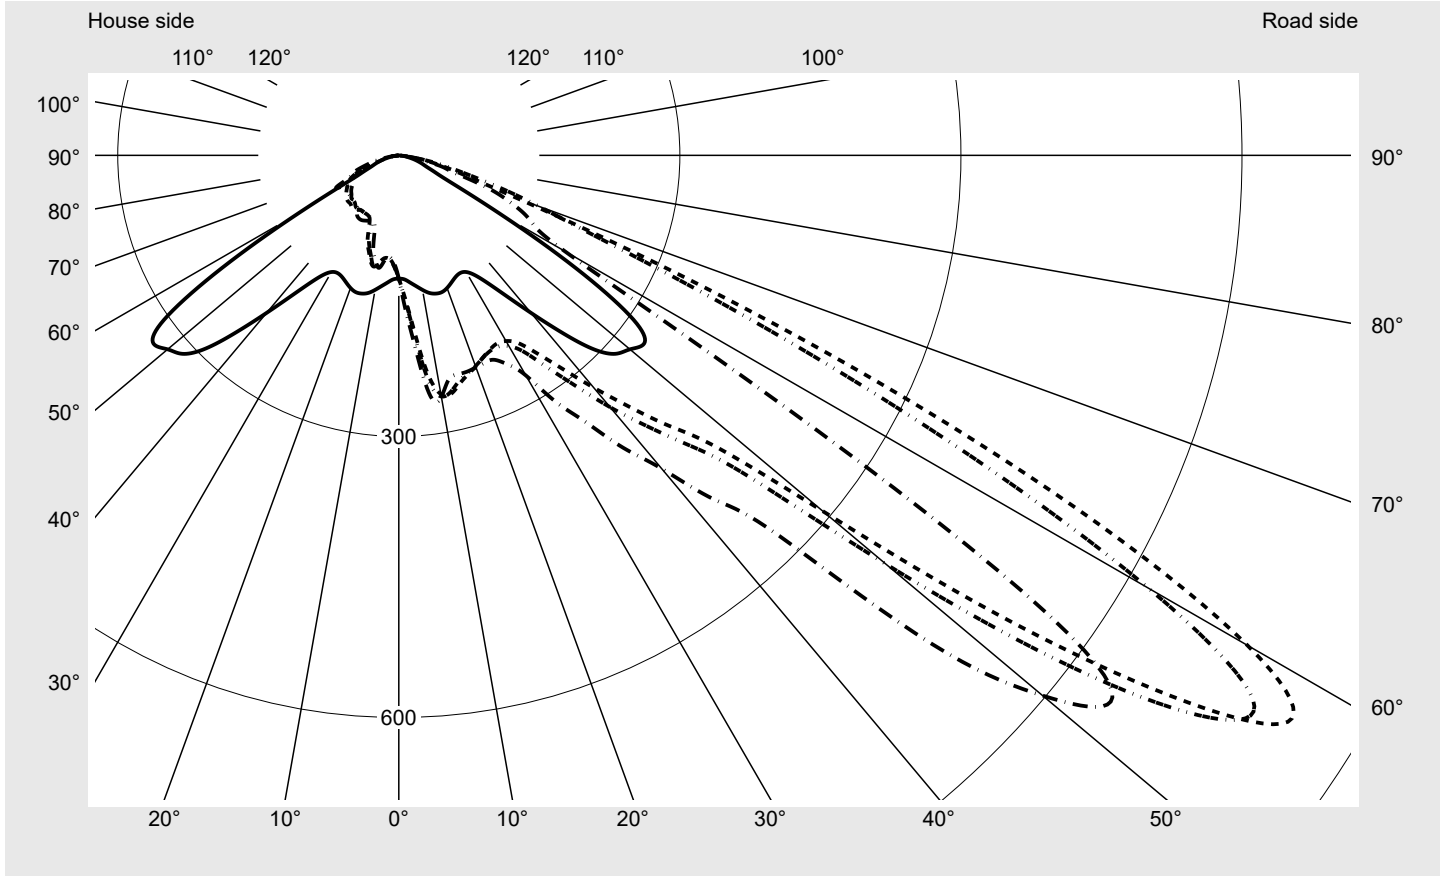

Photometric test report

Family Floodlight FL21 mini	Order number: 5XA7771C2E2A EAN: 4058352652756	LP number 59252_136
	Version design bracket Optic asymmetric distribution PL64 Cover toughened safety glass Lamps LED 3000 K CRI ≥ 70 Controlgear ECG SITECO iQ Rated values Net luminous flux = 11790 lm Power consumption = 87.2 W Luminous efficacy = 135.2 lm/W	serial documentation 26.08.2022

Luminous intensity in cd/klm C180-0 C230-50 C235-55 C270-90 **Imax: 1125 cd/klm**

Luminaire output ratios

Eta	100.0%
Eta 0° - 90°	100.0%
Eta 90° - 180°	0.0%

Luminous intensity class acc. to EN13201-2

Class:	G6
Imax 70°	159.0
Imax 80°	26.3
Imax 90°	0.0
Imax >90°	0.0
Imax >95°	0.0

Envelope curve in cd/klm **KMK 57.5°** **KMK 55°** **KMK 52.5°** **KMK 50°** **siteco**

Photometric test report

Family Floodlight FL21 mini	Order number: 5XA7771C2E2A EAN: 4058352652756	LP number 59252_136
Table of values for luminous intensities		Maximum luminous intensity
		siteco