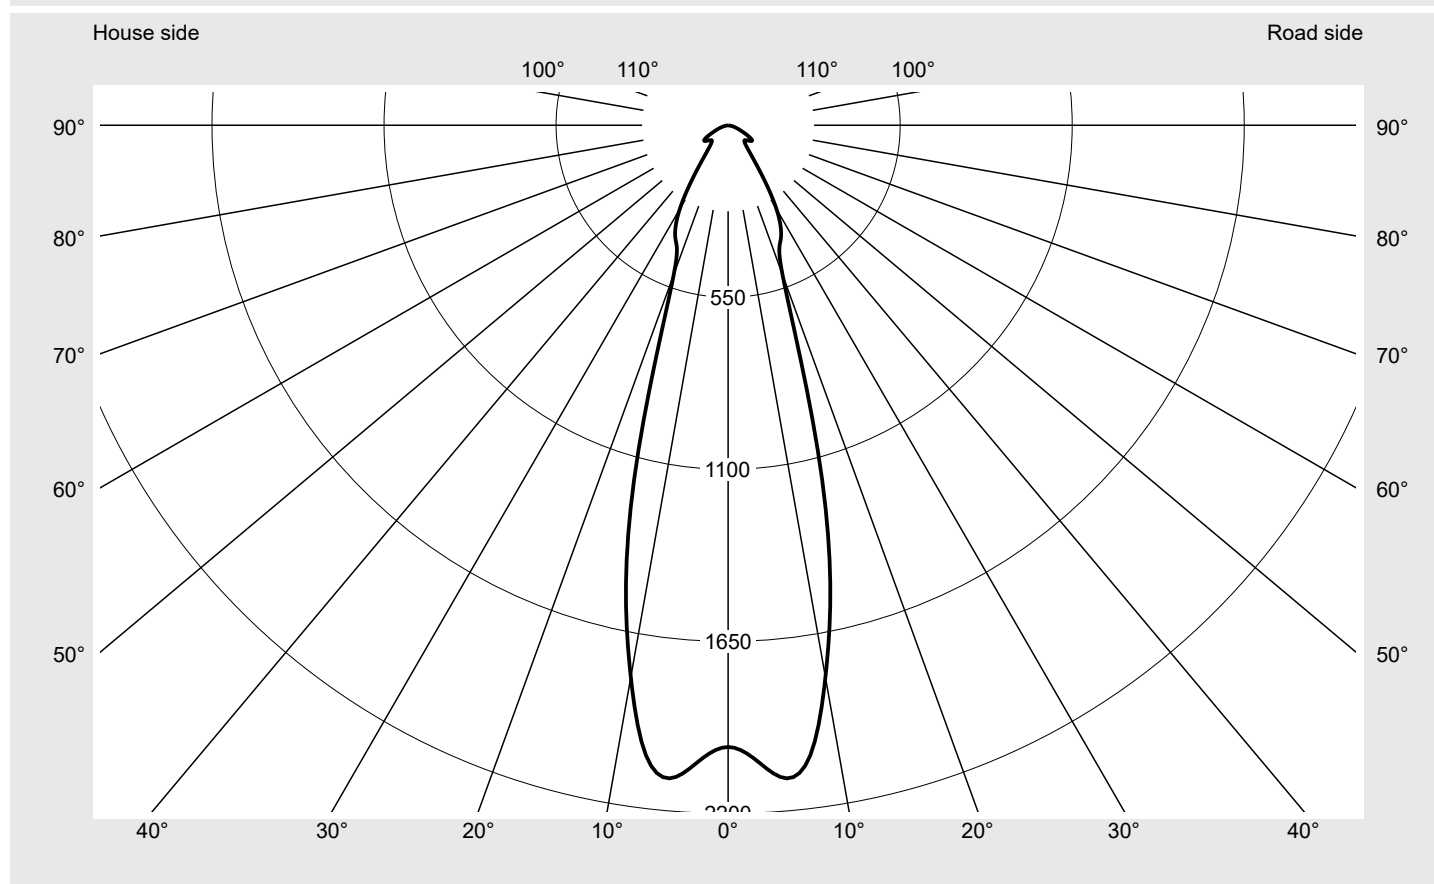

Photometric test report

Family
Floodlight 20 mini LED

Order number: 5XA7672C1B3AC
EAN: 4058352259429

LP number
58555_10

Version design bracket
Optic symmetric distribution RS17
Cover toughened safety glass
Lamps 1 x LED 3000K / CRI ≥ 80
 (unbekannt LED 3000K / CRI = 80)
Controlgear ECG-DALI
Rated values Net luminous flux = 10480 lm
 Power consumption = 95.8 W
 Luminous efficacy = 109.4 lm/W

serial
documentation
25.08.2021

sitEco

Luminous intensity in cd/klm

C180-0

Imax: 2095 cd/klm

Luminaire output ratios

Eta	100.0%
Eta 0° - 90°	100.0%
Eta 90° - 180°	0.0%

Luminous intensity class acc. to EN13201-2

Class:	G6
Imax 70°	33.2
Imax 80°	8.4
Imax 90°	0.0
Imax >90°	0.0
Imax >95°	0.0

Measurement conditions

DIN EN 13032 and DIN 5032

Photometric test report

Family Floodlight 20 mini LED	Order number: 5XA7672C1B3AC EAN: 4058352259429	LP number 58555_10
--	---	-------------------------------------

Envelope curve in cd/klm KMK 5° KMK 2.5° KMK 0°

Photometric test report

Family Floodlight 20 mini LED	Order number: 5XA7672C1B3AC EAN: 4058352259429	LP number 58555_10
---	---	------------------------------