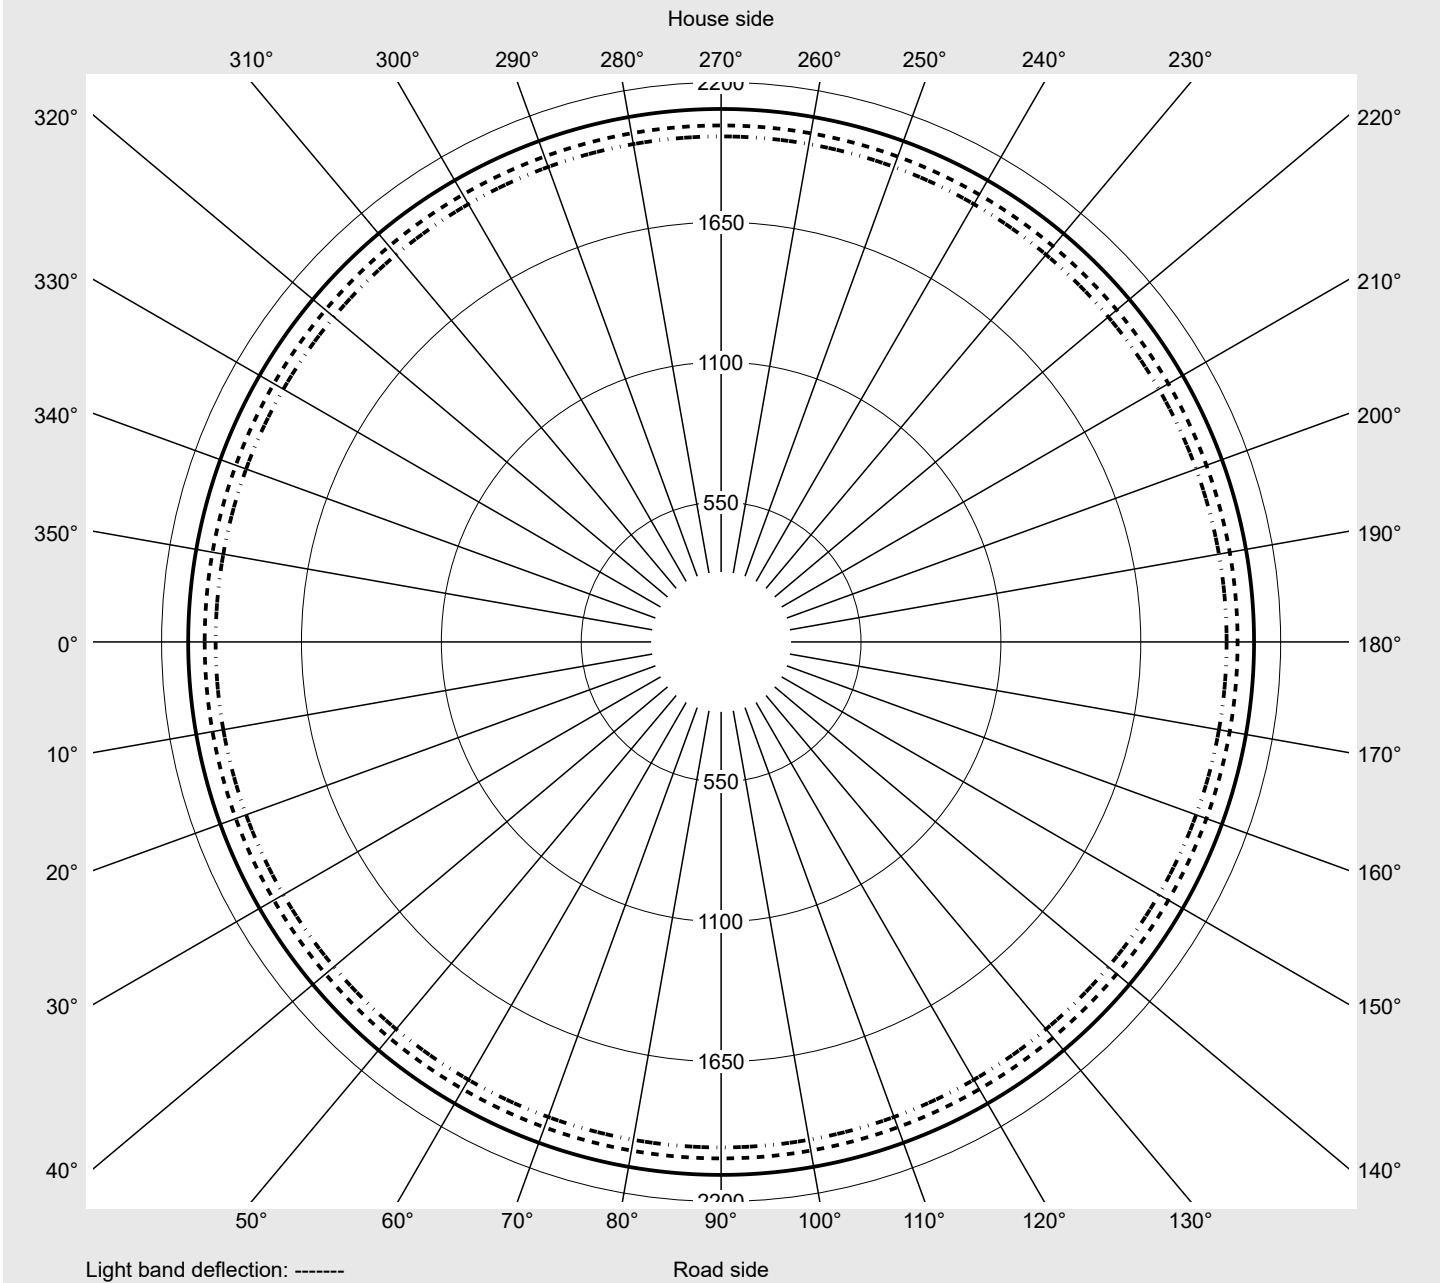

Photometric test report

Family
Floodlight 20 mini LED

Order number: 5XA7672C1B3AC
EAN: 4058352259429

LP number
58555_10

Version design bracket
Optic symmetric distribution RS17
Cover toughened safety glass
Lamps 1 x LED 3000K / CRI ≥ 80
 (unbekannt LED 3000K / CRI = 80)
Controlgear ECG-DALI
Rated values Net luminous flux = 10480 lm
 Power consumption = 95.8 W
 Luminous efficacy = 109.4 lm/W

serial
documentation
25.08.2021

sitEco

Luminous intensity in cd/klm

C180-0

Imax: 2095 cd/klm

Luminaire output ratios

Eta	100.0%
Eta 0° - 90°	100.0%
Eta 90° - 180°	0.0%

Luminous intensity class acc. to EN13201-2

Class:	G6
Imax 70°	33.2
Imax 80°	8.4
Imax 90°	0.0
Imax >90°	0.0
Imax >95°	0.0

Measurement conditions

DIN EN 13032 and DIN 5032

Photometric test report

Family Floodlight 20 mini LED	Order number: 5XA7672C1B3AC EAN: 4058352259429	LP number 58555_10
--	---	-------------------------------------

Envelope curve in cd/klm KMK 5° KMK 2.5° KMK 0°

Photometric test report

Family Floodlight 20 mini LED	Order number: 5XA7672C1B3AC EAN: 4058352259429	LP number 58555_10
---	---	------------------------------