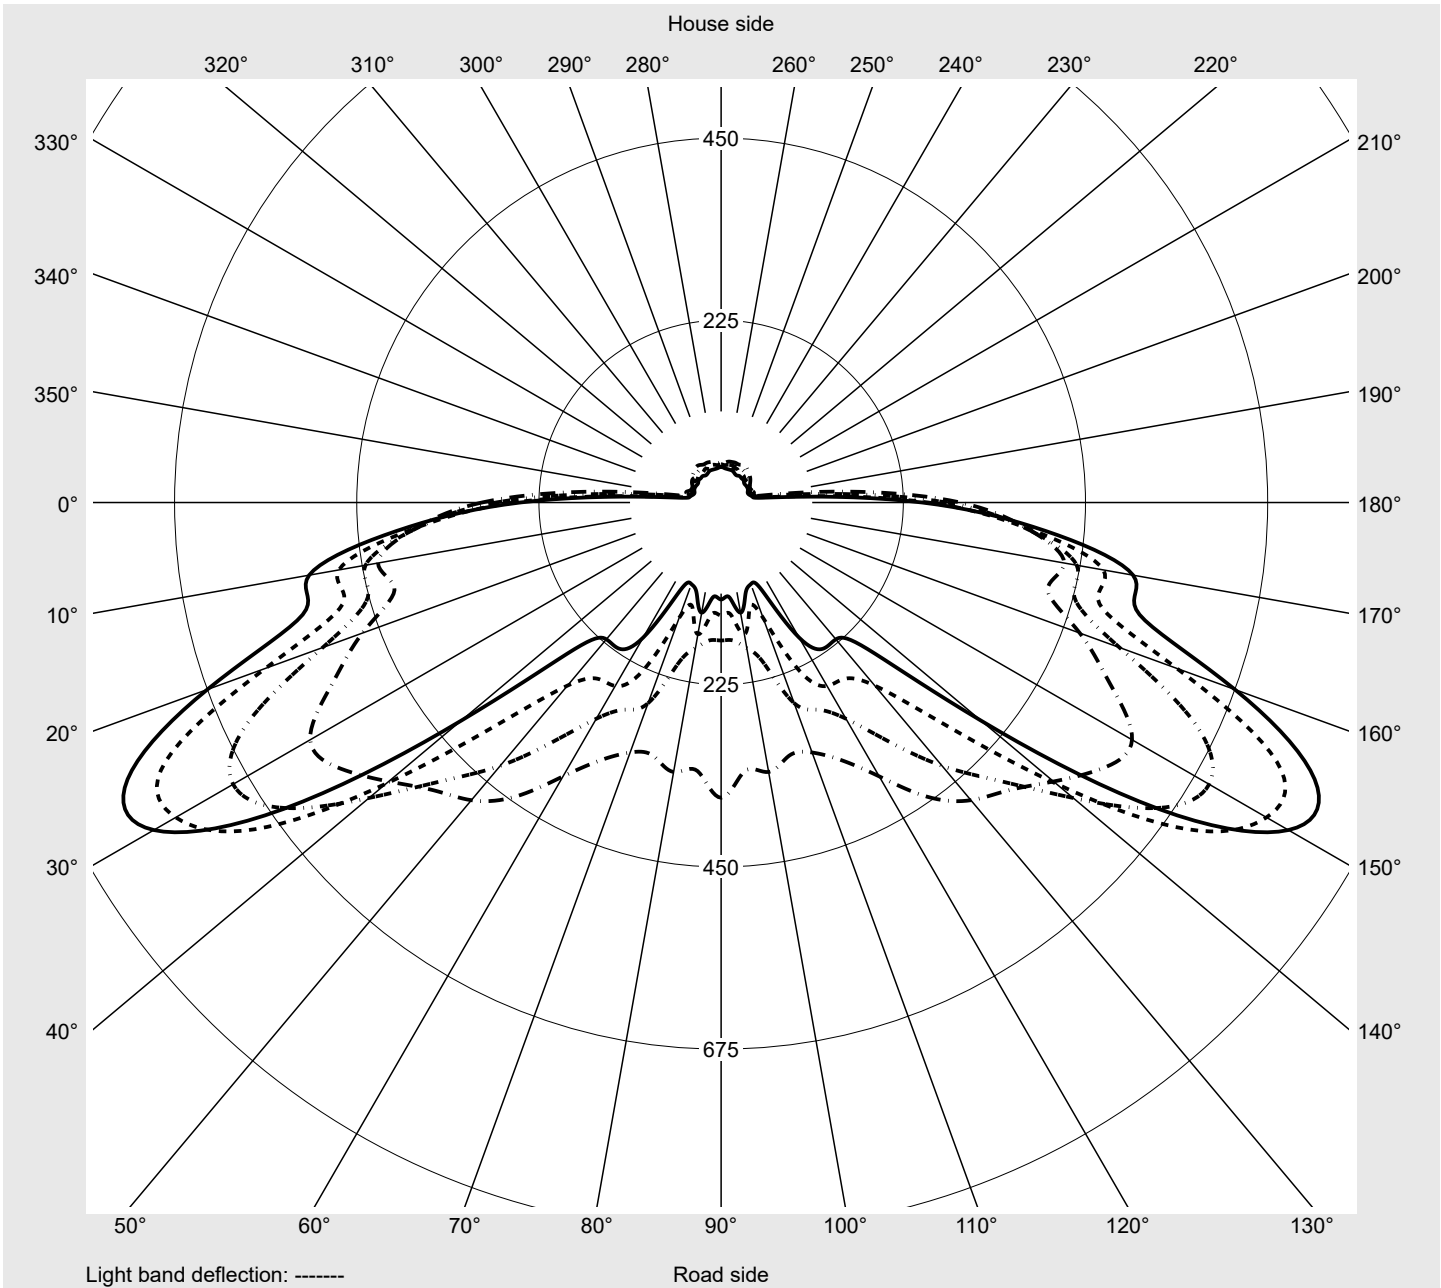

Photometric test report

| | | |
|---|--|--|
| Family Streetlight 31 micro toolless | Order number: 5XH5E31T08DA EAN: 4069025103437 | LP number 59077_2239 |
| | Version post-top or side-entry mounting, Smart Interface up/down Optic asymmetric, wide distribution (STW1.0a) Cover toughened safety glass Lamps LED 3000 K CRI ≥ 70 Controlgear ECG SITECO - Smart Interface Rated values Net luminous flux = 4940 lm Power consumption = 37.7 W Luminous efficacy = 131 lm/W | serial documentation 18.04.2024 |

Luminous intensity in cd/klm C180-0 C210-30 C215-35 C270-90 **Imax: 809 cd/klm**

| Luminaire output ratios | |
|-------------------------|--------|
| Eta | 100.0% |
| Eta 0° - 90° | 100.0% |
| Eta 90° - 180° | 0.0% |

| Luminous intensity class acc. to EN13201-2 | |
|--|-------|
| Class: | G4 |
| Imax 70° | 498.7 |
| Imax 80° | 32.8 |
| Imax 90° | 0.0 |
| Imax >90° | 0.0 |
| Imax >95° | 0.0 |

Measurement conditions
DIN EN 13032 and DIN 5032

Envelope curve in cd/klm **KMK 62.5°** **KMK 60°** **KMK 57.5°** **KMK 55°** **siteco**

Photometric test report

| | | |
|---|--|---------------------------------------|
| Family Streetlight 31 micro toolless | Order number: 5XH5E31T08DA EAN: 4069025103437 | LP number 59077_2239 |
| Table of values for luminous intensities | | Maximum luminous intensity |
| | | siteco |