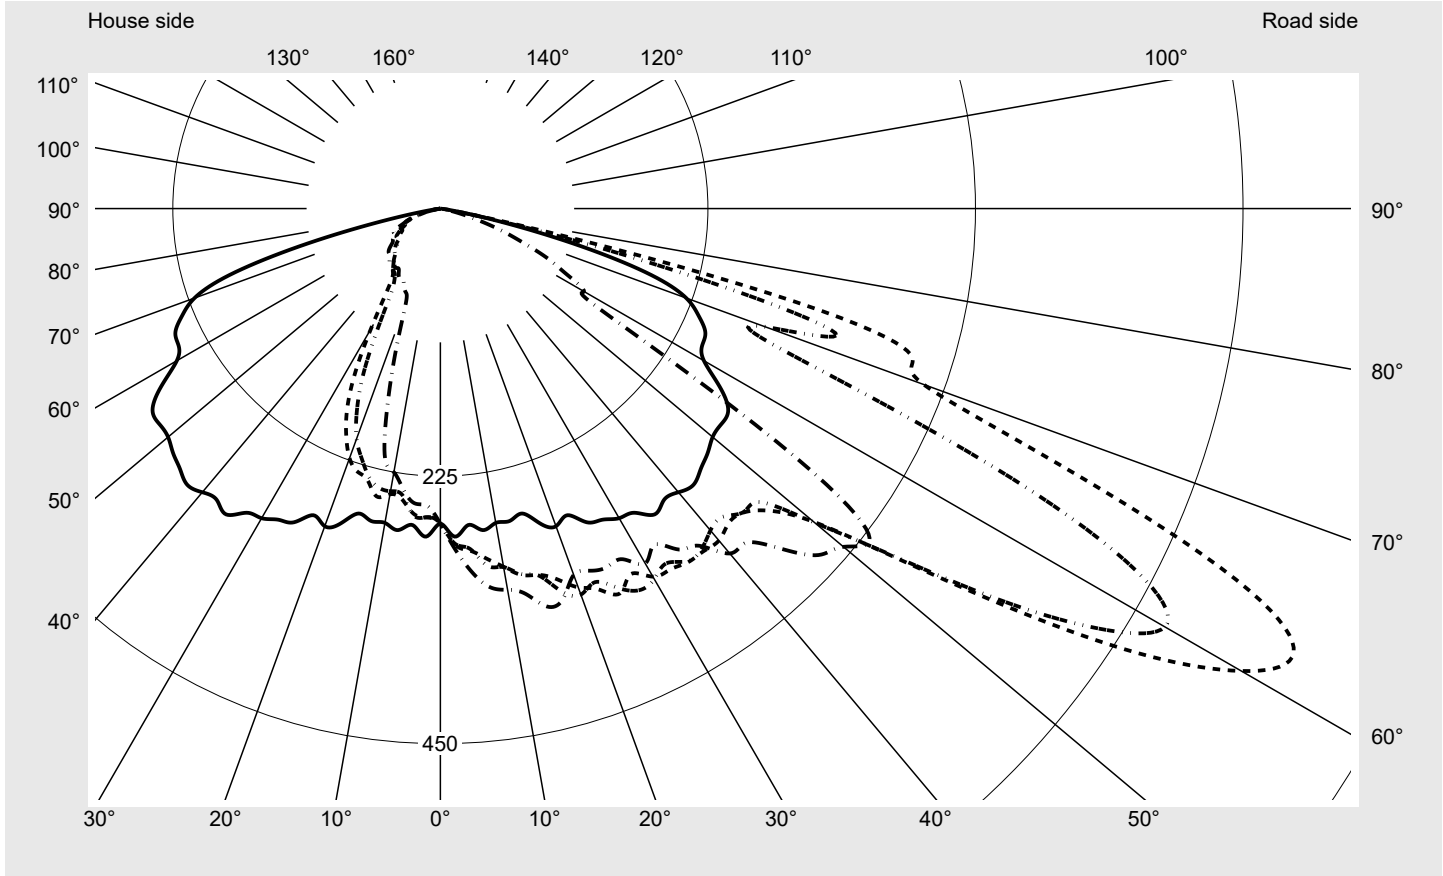

Photometric test report

| | | |
|---|--|--|
| Family Streetlight 31 micro toolless | Order number: 5XH5E31T08DA EAN: 4069025103437 | LP number 59077_2239 |
| | Version post-top or side-entry mounting, Smart Interface up/down Optic asymmetric, wide distribution (STW1.0a) Cover toughened safety glass Lamps LED 3000 K CRI ≥ 70 Controlgear ECG SITECO - Smart Interface Rated values Net luminous flux = 4940 lm Power consumption = 37.7 W Luminous efficacy = 131 lm/W | serial documentation 18.04.2024 |

Luminous intensity in cd/klm C180-0 C210-30 C215-35 C270-90 **Imax: 809 cd/klm**

| Luminaire output ratios | |
|-------------------------|--------|
| Eta | 100.0% |
| Eta 0° - 90° | 100.0% |
| Eta 90° - 180° | 0.0% |