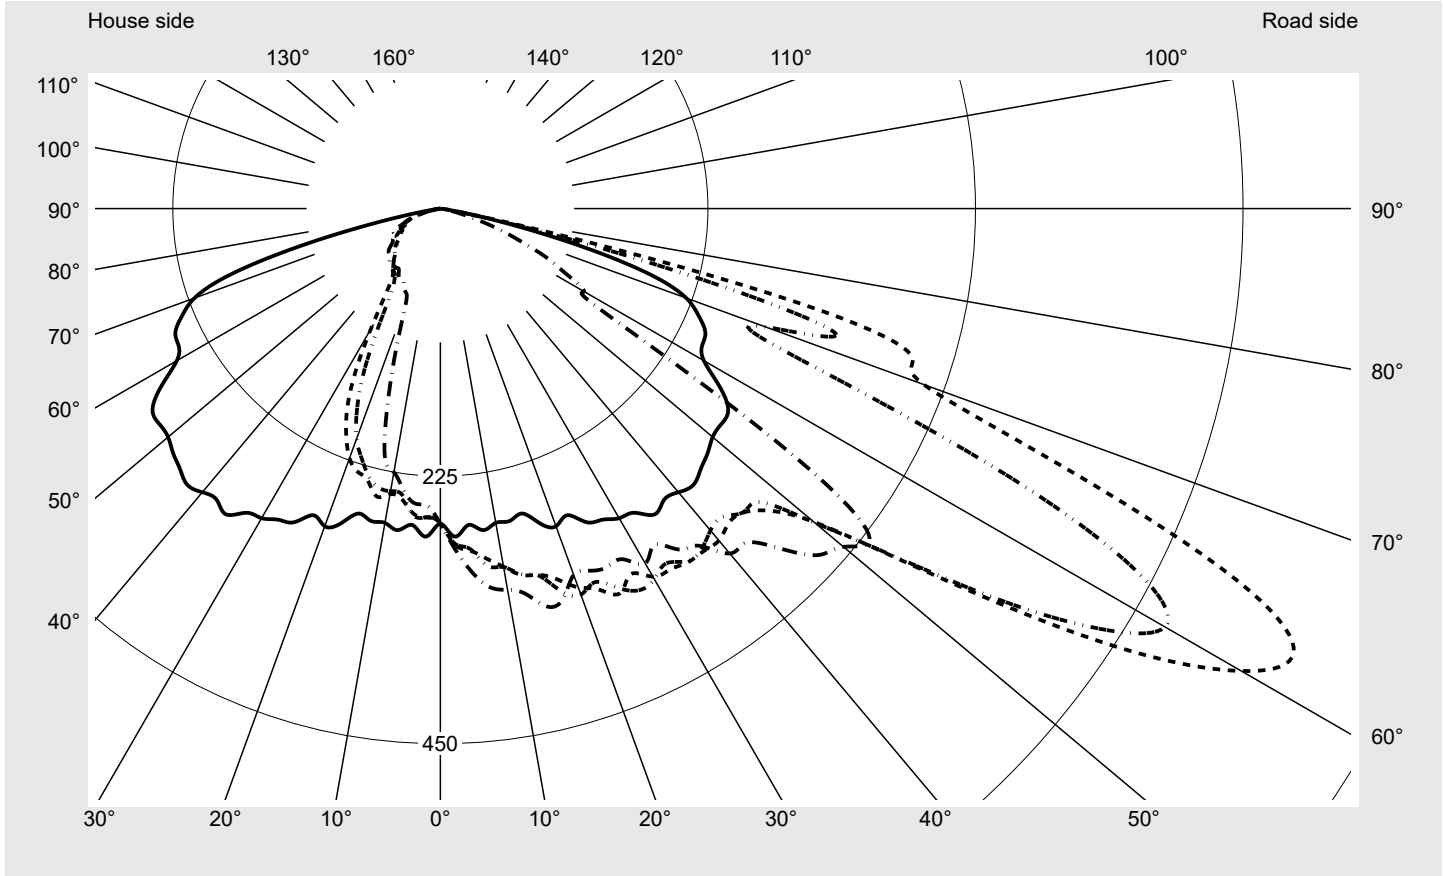

Photometric test report

Family Streetlight 31 micro toolless	Order number: 5XH5E31T08CA EAN: 4069025103420	LP number 59077_2229
	Version post-top or side-entry mounting, Smart Interface up/down Optic asymmetric, wide distribution (STW1.0a) Cover toughened safety glass Lamps LED 3000 K CRI ≥ 70 Controlgear ECG SITECO - Smart Interface Rated values Net luminous flux = 1440 lm Power consumption = 10.2 W Luminous efficacy = 141.2 lm/W	serial documentation 18.04.2024

Luminous intensity in cd/klm C180-0 C210-30 C215-35 C270-90 **Imax: 809 cd/klm**

Luminaire output ratios	
Eta	100.0%
Eta 0° - 90°	100.0%
Eta 90° - 180°	0.0%

Luminous intensity class acc. to EN13201-2	
Class:	G4
Imax 70°	498.7
Imax 80°	32.8
Imax 90°	0.0
Imax >90°	0.0
Imax >95°	0.0

Envelope curve in cd/klm **KMK 62.5°** **KMK 60°** **KMK 57.5°** **KMK 55°** **siteco**

Photometric test report

Family Streetlight 31 micro toolless	Order number: 5XH5E31T08CA EAN: 4069025103420	LP number 59077_2229
Table of values for luminous intensities		Maximum luminous intensity
		siteco