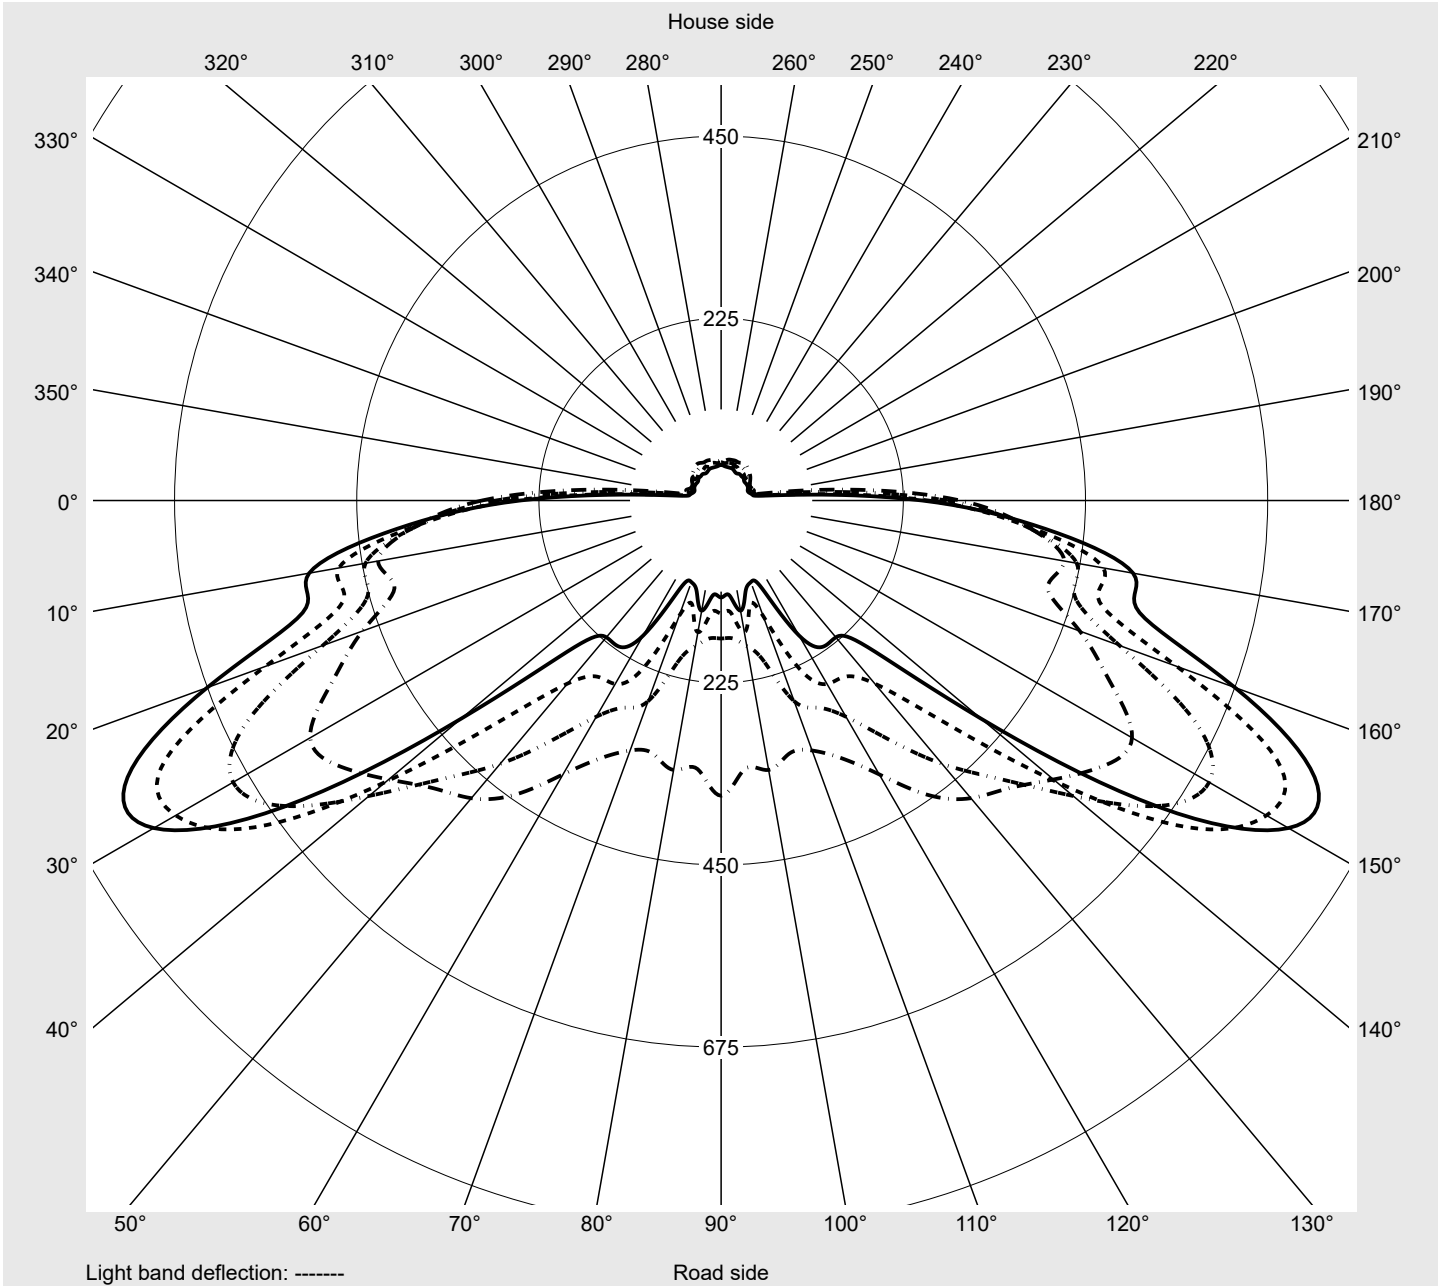

Photometric test report

Family Streetlight 31 micro toolless	Order number: 5XH5E31T08CA EAN: 4069025103420	LP number 59077_2229
	Version post-top or side-entry mounting, Smart Interface up/down Optic asymmetric, wide distribution (STW1.0a) Cover toughened safety glass Lamps LED 3000 K CRI ≥ 70 Controlgear ECG SITECO - Smart Interface Rated values Net luminous flux = 1440 lm Power consumption = 10.2 W Luminous efficacy = 141.2 lm/W	serial documentation 18.04.2024

Luminous intensity in cd/klm C180-0 C210-30 C215-35 C270-90 **Imax: 809 cd/klm**

Luminaire output ratios	
Eta	100.0%
Eta 0° - 90°	100.0%
Eta 90° - 180°	0.0%

Luminous intensity class acc. to EN13201-2	
Class:	G4
Imax 70°	498.7
Imax 80°	32.8
Imax 90°	0.0
Imax >90°	0.0
Imax >95°	0.0

Measurement conditions
DIN EN 13032 and DIN 5032

Photometric test report

Family Streetlight 31 micro toolless	Order number: 5XH5E31T08CA EAN: 4069025103420	LP number 59077_2229
--	--	--------------------------------

Envelope curve in cd/klm **KMK 62.5°** **KMK 60°** **KMK 57.5°** **KMK 55°** **siteco**

Photometric test report

Family Streetlight 31 micro toolless	Order number: 5XH5E31T08CA EAN: 4069025103420	LP number 59077_2229
Table of values for luminous intensities		Maximum luminous intensity
		siteco