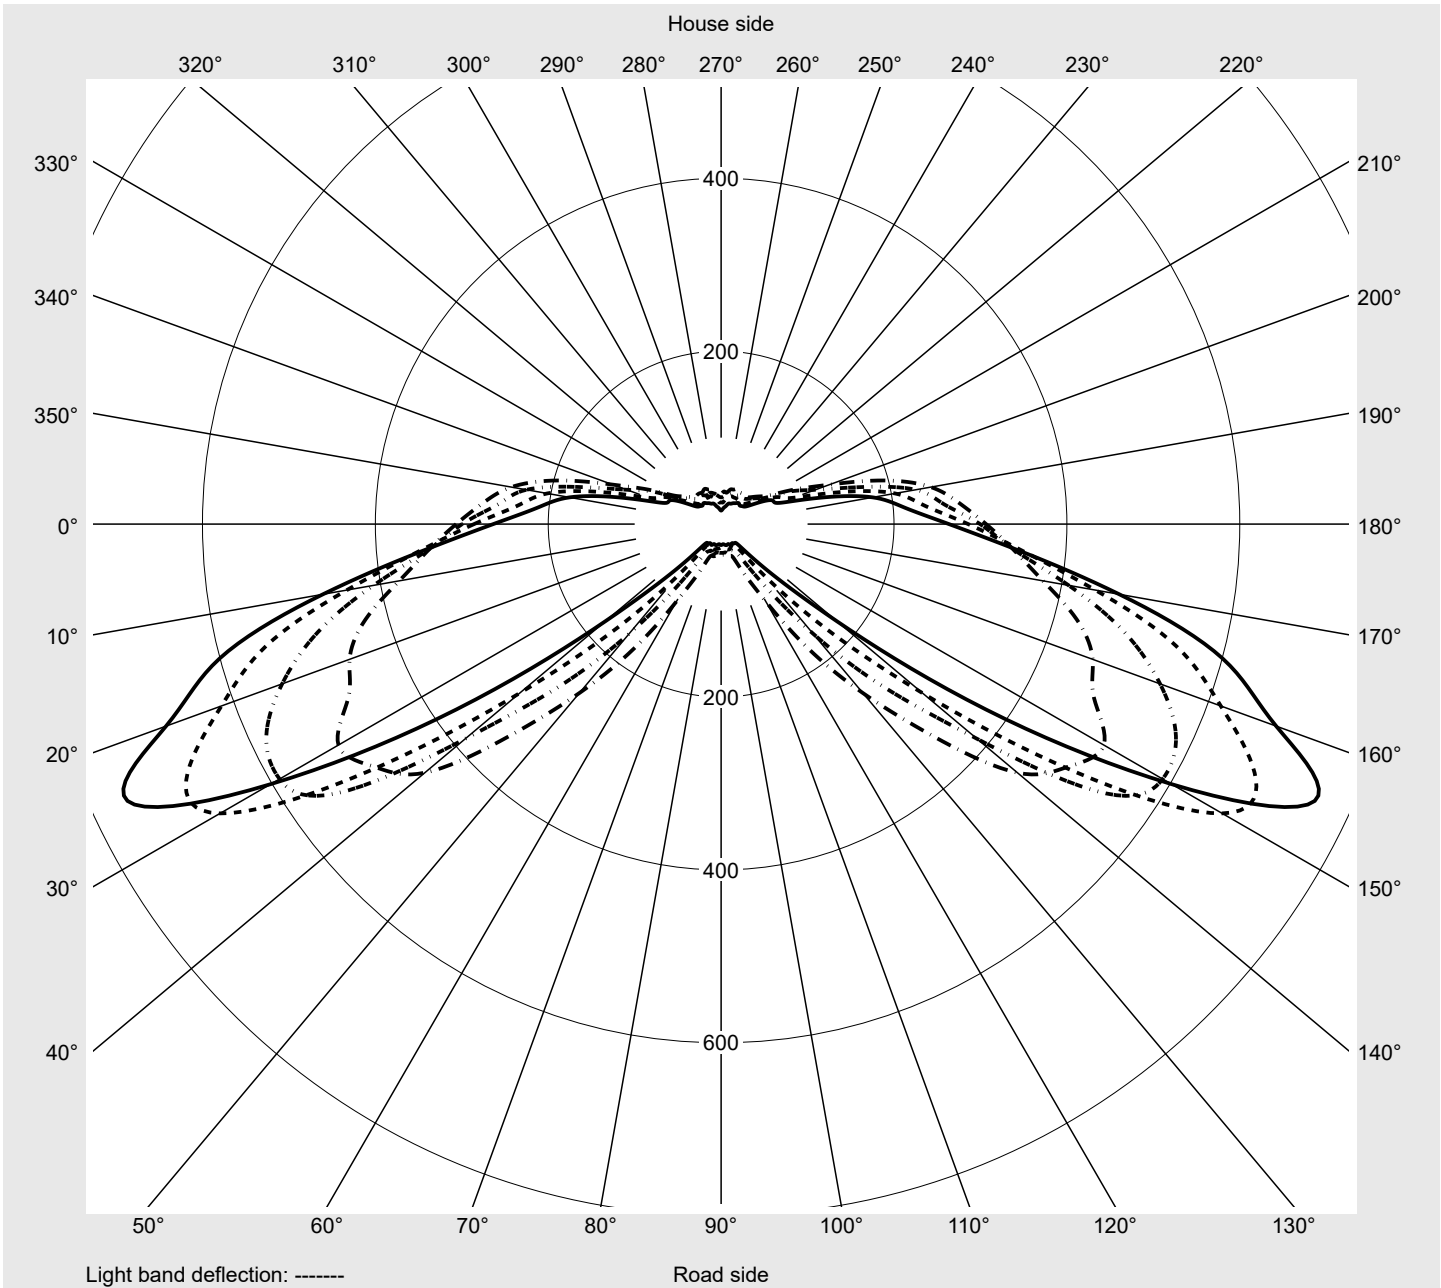

Photometric test report

Family Streetlight 31 micro toolless	Order number: 5XH5D71T08DA EAN: 4069025103413	LP number 59076_2444
	Version post-top or side-entry mounting, Smart Interface up/down Optic asymmetric, wide distribution (ST1.0a) Cover toughened safety glass Lamps LED 2200 K CRI ≥ 70 Controlgear ECG SITECO - Smart Interface Rated values Net luminous flux = 4080 lm Power consumption = 37.7 W Luminous efficacy = 108.2 lm/W	serial documentation 18.04.2024

Luminous intensity in cd/klm C180-0 C205-25 C210-30 C270-90 **Imax: 758 cd/klm**

Luminaire output ratios

Eta	100.0%
Eta 0° - 90°	100.0%
Eta 90° - 180°	0.0%

Luminous intensity class acc. to EN13201-2

Class:	G3
Imax 70°	757.8
Imax 80°	95.1
Imax 90°	0.0
Imax >90°	0.0
Imax >95°	0.0

Measurement conditions

DIN EN 13032 and DIN 5032

Photometric test report

Family Streetlight 31 micro toolless	Order number: 5XH5D71T08DA EAN: 4069025103413	LP number 59076_2444
--	--	---------------------------------------

Envelope curve in cd/klm **KMK 70°** **KMK 67.5°** **KMK 65°** **KMK 62.5°** **siteco**

Photometric test report

Family Streetlight 31 micro toolless	Order number: 5XH5D71T08DA EAN: 4069025103413	LP number 59076_2444
--	--	---------------------------------------