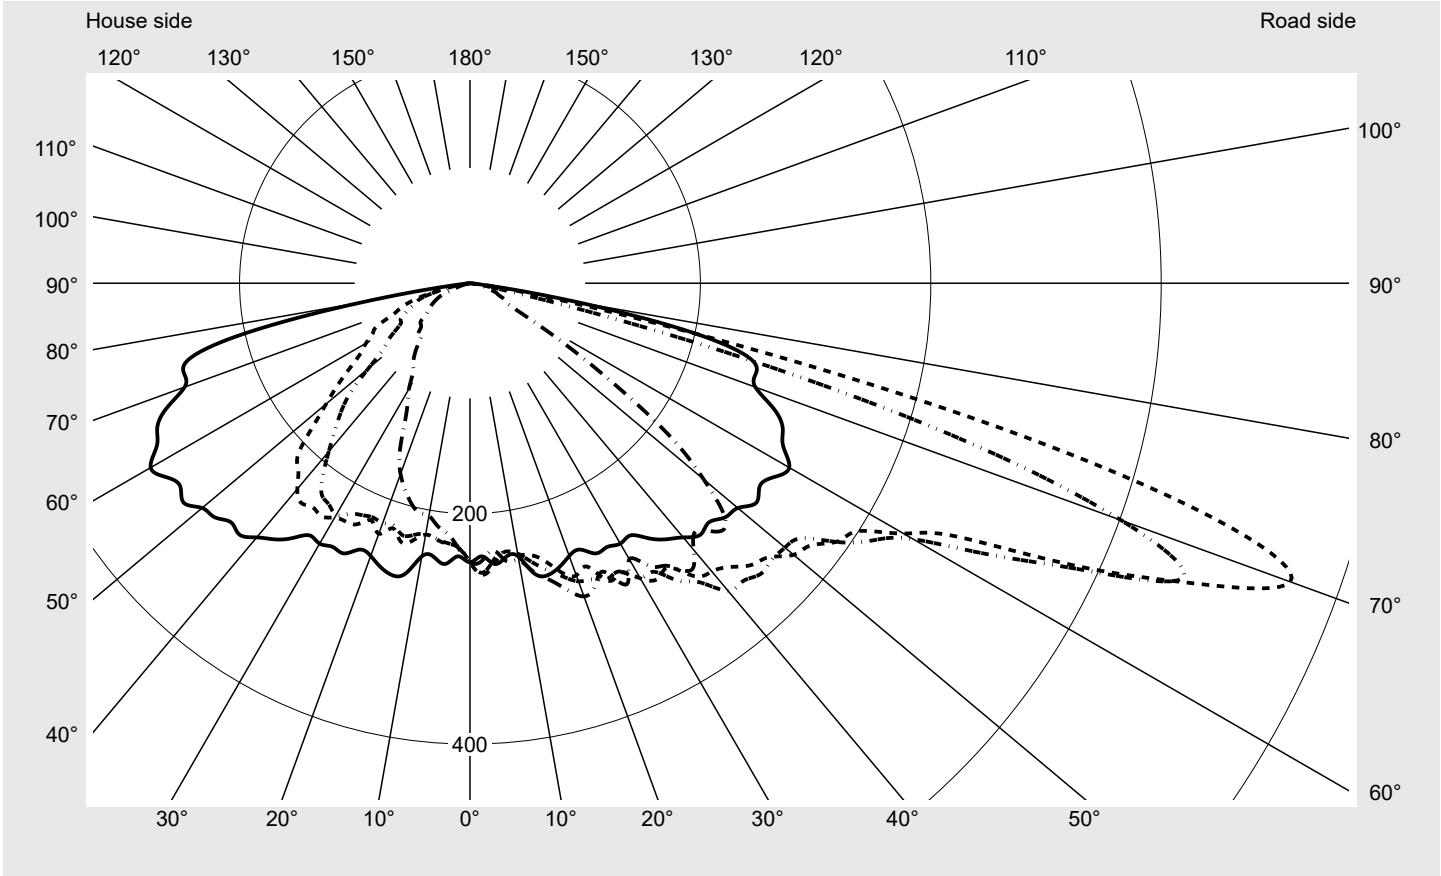

Photometric test report

| | | |
|--|--|--|
| Family Streetlight 31 micro | Order number: 5XH1D31B08DA EAN: 4069025101167 | LP number 59076_2315 |
| | Version post-top or side-entry mounting Optic asymmetric, wide distribution (ST1.0a) Cover toughened safety glass Lamps LED 3000 K CRI ≥ 70 Controlgear ECG SITECO Rated values Net luminous flux = 4710 lm Power consumption = 35.5 W Luminous efficacy = 132.7 lm/W | serial documentation 17.04.2024 |

Luminous intensity in cd/klm
C180-0
C205-25
C210-30
C270-90
Imax: 758 cd/klm

| Luminaire output ratios | |
|-------------------------|--------|
| Eta | 100.0% |
| Eta 0° - 90° | 100.0% |
| Eta 90° - 180° | 0.0% |

Envelope curve in cd/klm **KMK 70°** **KMK 67.5°** **KMK 65°** **KMK 62.5°** **siteco**

Photometric test report

| | | |
|---------------------------------------|--|--------------------------------|
| Family Streetlight 31 micro | Order number: 5XH1D31B08DA EAN: 4069025101167 | LP number 59076_2315 |
|---------------------------------------|--|--------------------------------|