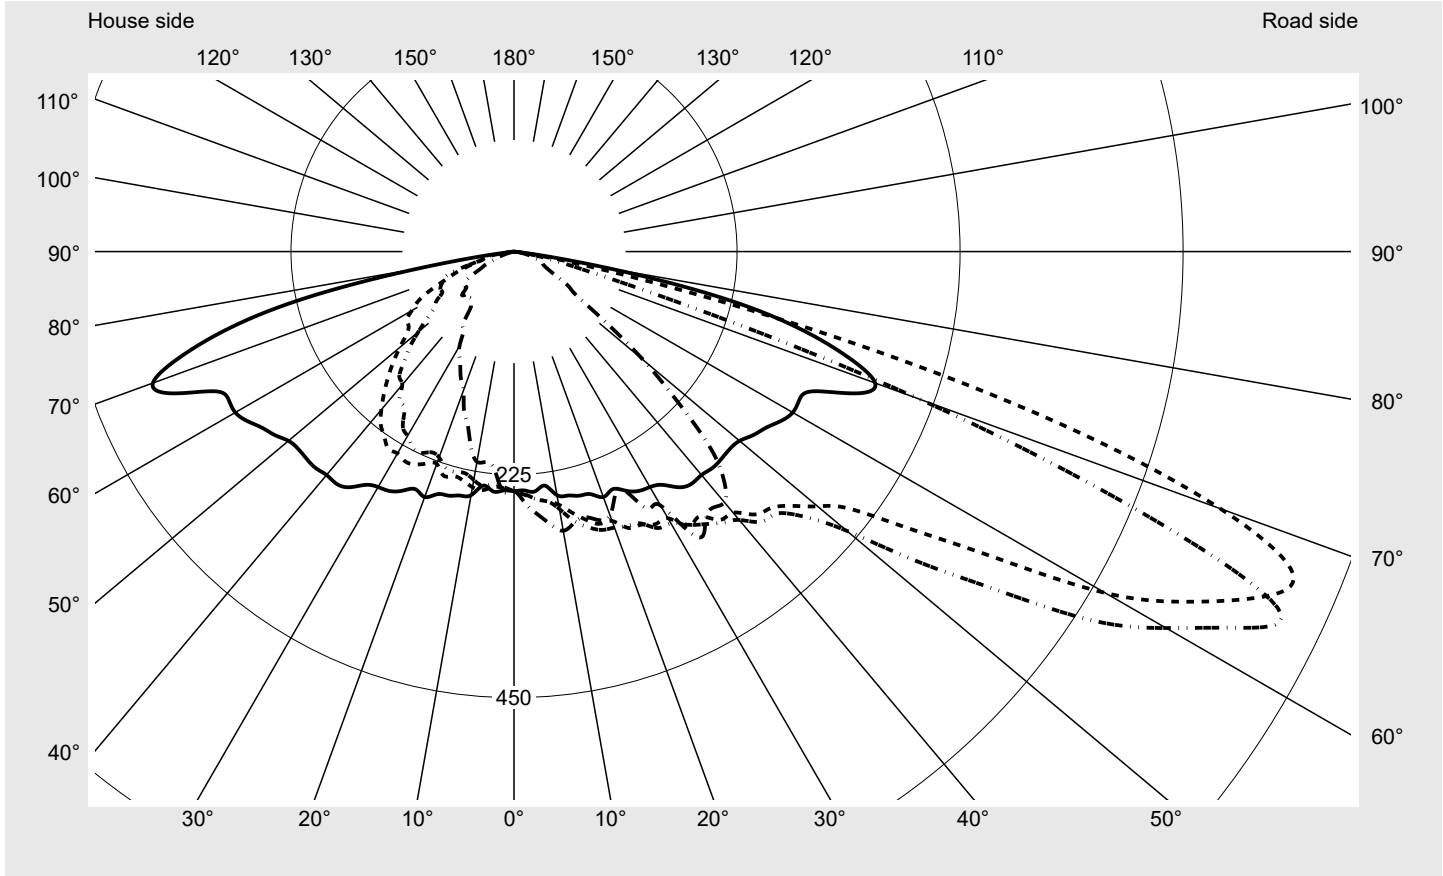

Photometric test report

Family Streetlight 21 micro easy LED	Order number: 5XE5C63A08CB EAN: 4058352785287	LP number 59081_957
	Version post-top or side-entry mounting Optic asymmetric, wide distribution (ST0.8a) Cover toughened safety glass Lamps LED 2700 K CRI ≥ 70 Controlgear ECG DIM Rated values Net luminous flux = 2050 lm Power consumption = 15.8 W Luminous efficacy = 129.7 lm/W	serial documentation 26.10.2022

Luminous intensity in cd/klm C180-0 C200-20 C205-25 C270-90 **Imax: 851 cd/klm**

Luminaire output ratios	
Eta	100.0%
Eta 0° - 90°	100.0%
Eta 90° - 180°	0.0%

Luminous intensity class acc. to EN13201-2	
Class:	G3
Imax 70°	826.1
Imax 80°	99.6
Imax 90°	0.0
Imax >90°	0.0
Imax >95°	0.0

Measurement conditions
DIN EN 13032 and DIN 5032

Photometric test report

Family Streetlight 21 micro easy LED	Order number: 5XE5C63A08CB EAN: 4058352785287	LP number 59081_957
--	--	--------------------------------------

Envelope curve in cd/klm **KMK 67.5°** **KMK 65°** **KMK 62.5°** **KMK 60°** **siteco**

Photometric test report

Family Streetlight 21 micro easy LED	Order number: 5XE5C63A08CB EAN: 4058352785287	LP number 59081_957
Table of values for luminous intensities		Maximum luminous intensity
		siteco