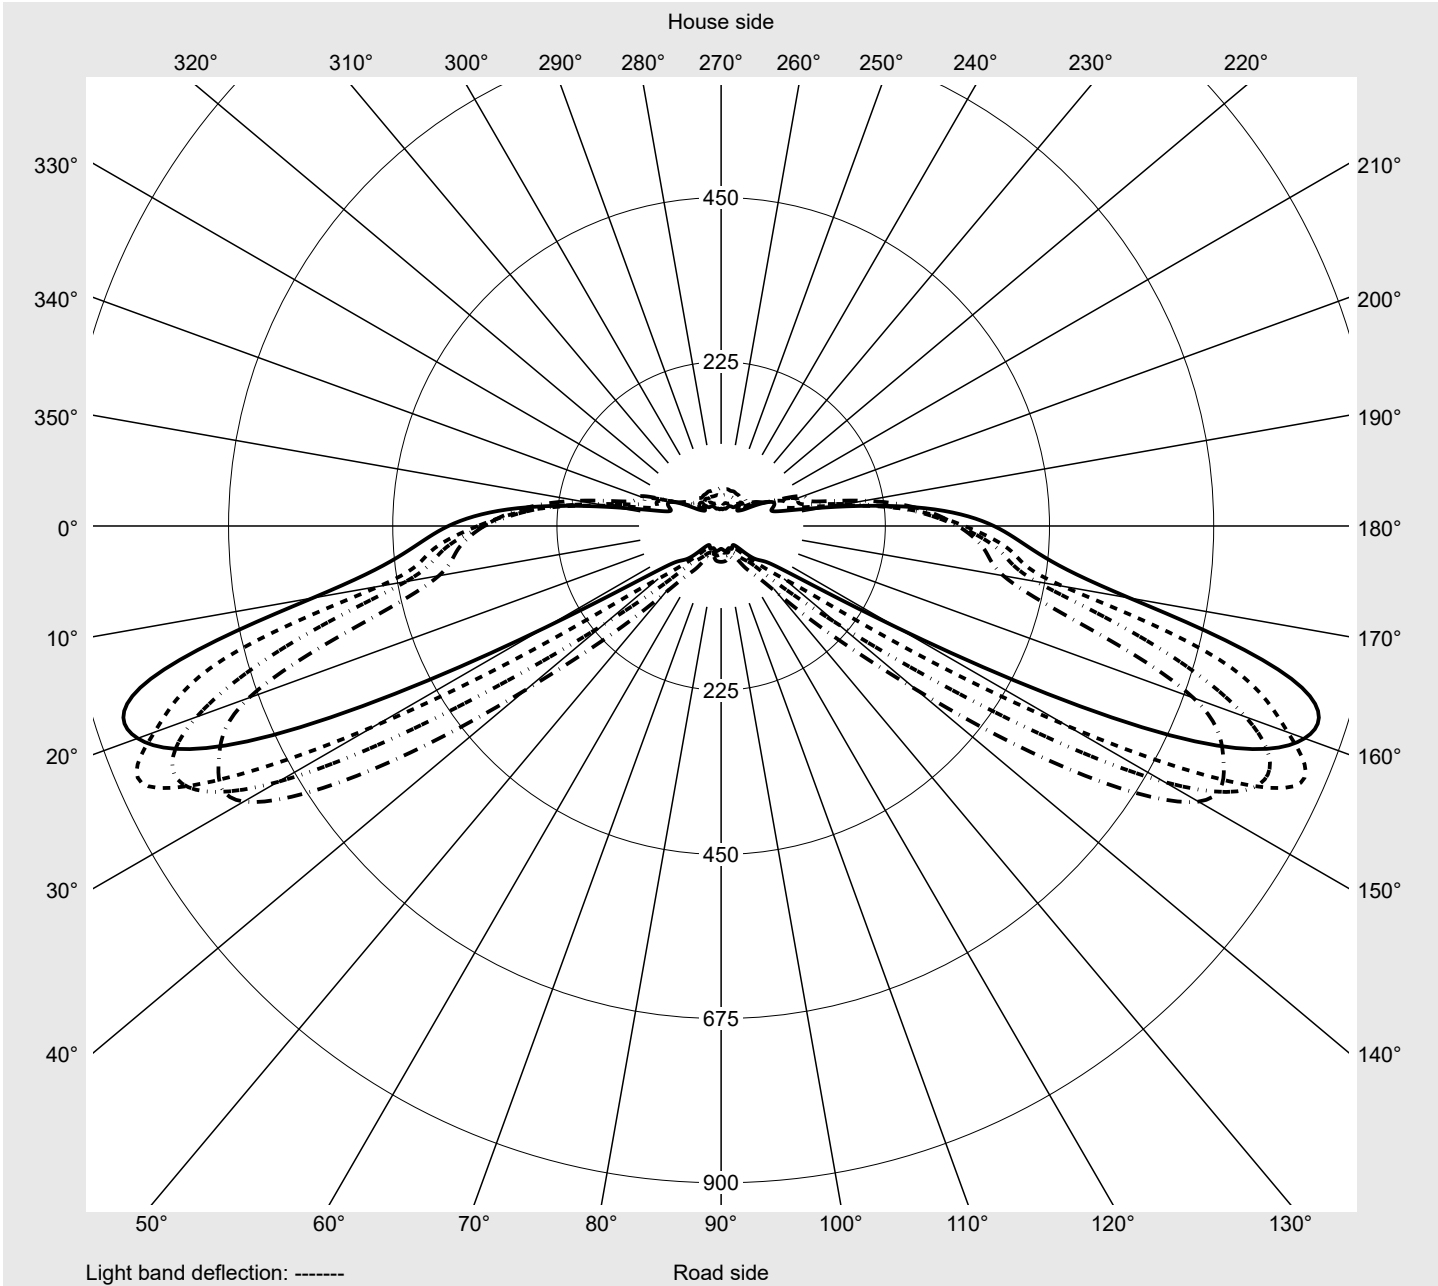

Photometric test report

Family Streetlight 21 micro easy LED	Order number: 5XE5C63A08CB EAN: 4058352785287	LP number 59081_957
	Version post-top or side-entry mounting Optic asymmetric, wide distribution (ST0.8a) Cover toughened safety glass Lamps LED 2700 K CRI ≥ 70 Controlgear ECG DIM Rated values Net luminous flux = 2050 lm Power consumption = 15.8 W Luminous efficacy = 129.7 lm/W	serial documentation 26.10.2022

Luminous intensity in cd/klm C180-0 C200-20 C205-25 C270-90 **Imax: 851 cd/klm**

Luminaire output ratios	
Eta	100.0%
Eta 0° - 90°	100.0%
Eta 90° - 180°	0.0%

Luminous intensity class acc. to EN13201-2	
Class:	G3
Imax 70°	826.1
Imax 80°	99.6
Imax 90°	0.0
Imax >90°	0.0
Imax >95°	0.0

Measurement conditions
DIN EN 13032 and DIN 5032

Photometric test report

Family Streetlight 21 micro easy LED	Order number: 5XE5C63A08CB EAN: 4058352785287	LP number 59081_957
--	--	--------------------------------------

Envelope curve in cd/klm **KMK 67.5°** **KMK 65°** **KMK 62.5°** **KMK 60°** **siteco**

Photometric test report

Family Streetlight 21 micro easy LED	Order number: 5XE5C63A08CB EAN: 4058352785287	LP number 59081_957
Table of values for luminous intensities		Maximum luminous intensity
		siteco