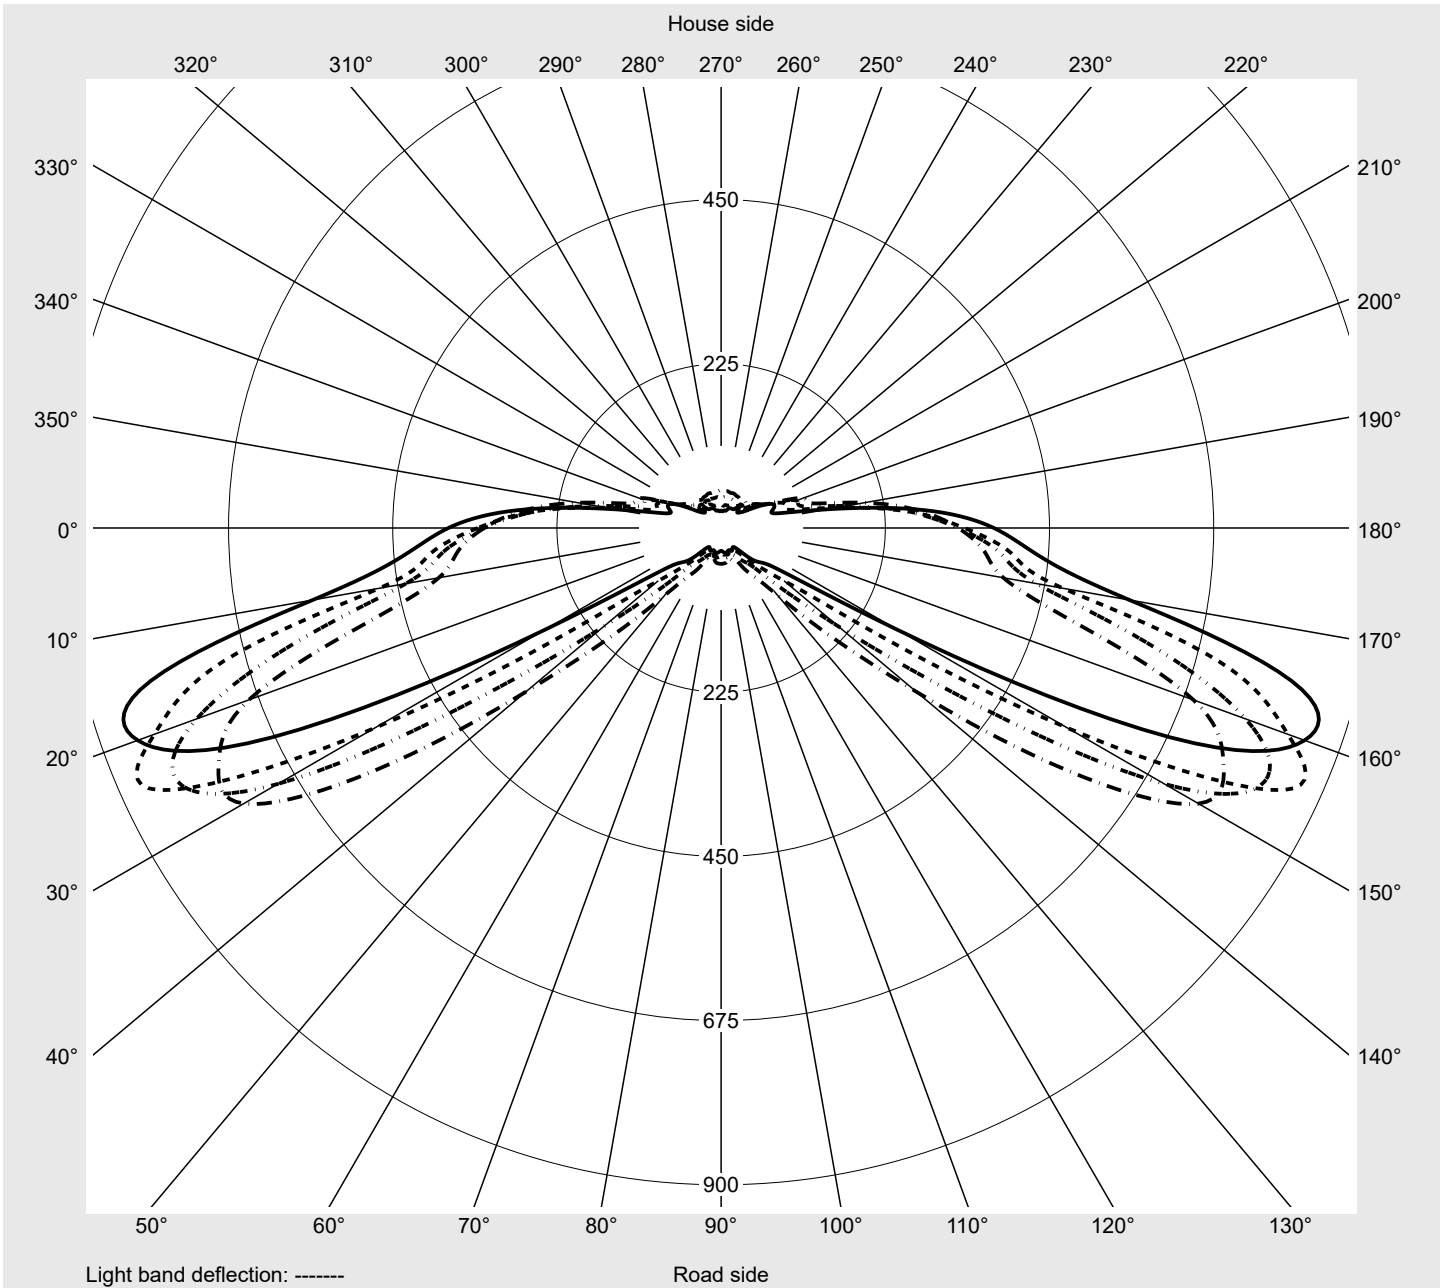

Photometric test report

| | | |
|---|---|--|
| Family Streetlight 21 micro easy LED | Order number: 5XE5C43A08DB EAN: 4058352785270 | LP number 59081_954 |
| | Version post-top or side-entry mounting Optic asymmetric, wide distribution (ST0.8a) Cover toughened safety glass Lamps LED 4000 K CRI ≥ 70 Controlgear ECG DIM Rated values Net luminous flux = 5320 lm Power consumption = 39.1 W Luminous efficacy = 136.1 lm/W | serial documentation 26.10.2022 |

Luminous intensity in cd/klm C180-0 C200-20 C205-25 C270-90 **Imax: 851 cd/klm**

Luminaire output ratios

| | |
|----------------|--------|
| Eta | 100.0% |
| Eta 0° - 90° | 100.0% |
| Eta 90° - 180° | 0.0% |

Luminous intensity class acc. to EN13201-2

| | |
|-----------|-------|
| Class: | G3 |
| Imax 70° | 826.1 |
| Imax 80° | 99.6 |
| Imax 90° | 0.0 |
| Imax >90° | 0.0 |
| Imax >95° | 0.0 |

Measurement conditions
DIN EN 13032 and DIN 5032

Envelope curve in cd/klm **KMK 67.5°** **KMK 65°** **KMK 62.5°** **KMK 60°** **siteco**

Photometric test report

| | | |
|---|--|--------------------------------------|
| Family Streetlight 21 micro easy LED | Order number: 5XE5C43A08DB EAN: 4058352785270 | LP number 59081_954 |
| Table of values for luminous intensities | | Maximum luminous intensity |
| siteco | | |