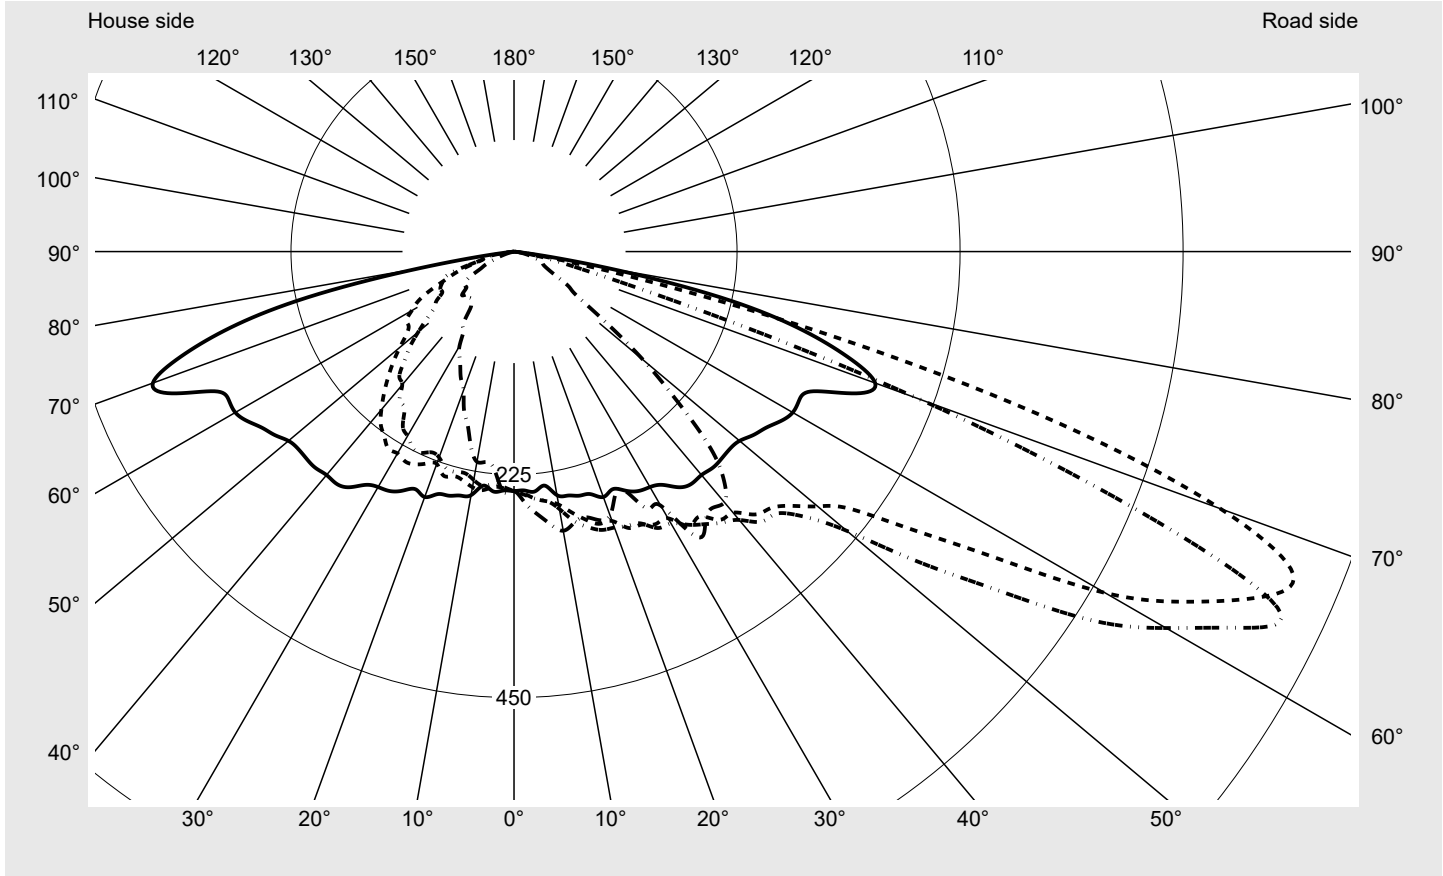

Photometric test report

| | | |
|---|---|--|
| Family Streetlight 21 micro easy LED | Order number: 5XE5C43A08DB EAN: 4058352785270 | LP number 59081_954 |
| | Version post-top or side-entry mounting Optic asymmetric, wide distribution (ST0.8a) Cover toughened safety glass Lamps LED 4000 K CRI ≥ 70 Controlgear ECG DIM Rated values Net luminous flux = 5320 lm Power consumption = 39.1 W Luminous efficacy = 136.1 lm/W | serial documentation 26.10.2022 |

Luminous intensity in cd/klm C180-0 C200-20 C205-25 C270-90 **Imax: 851 cd/klm**

Luminaire output ratios

| | |
|----------------|--------|
| Eta | 100.0% |
| Eta 0° - 90° | 100.0% |
| Eta 90° - 180° | 0.0% |

Envelope curve in cd/klm **KMK 67.5°** **KMK 65°** **KMK 62.5°** **KMK 60°** **siteco**

Photometric test report

| | | |
|---|--|--------------------------------------|
| Family Streetlight 21 micro easy LED | Order number: 5XE5C43A08DB EAN: 4058352785270 | LP number 59081_954 |
| Table of values for luminous intensities | | Maximum luminous intensity |
| siteco | | |