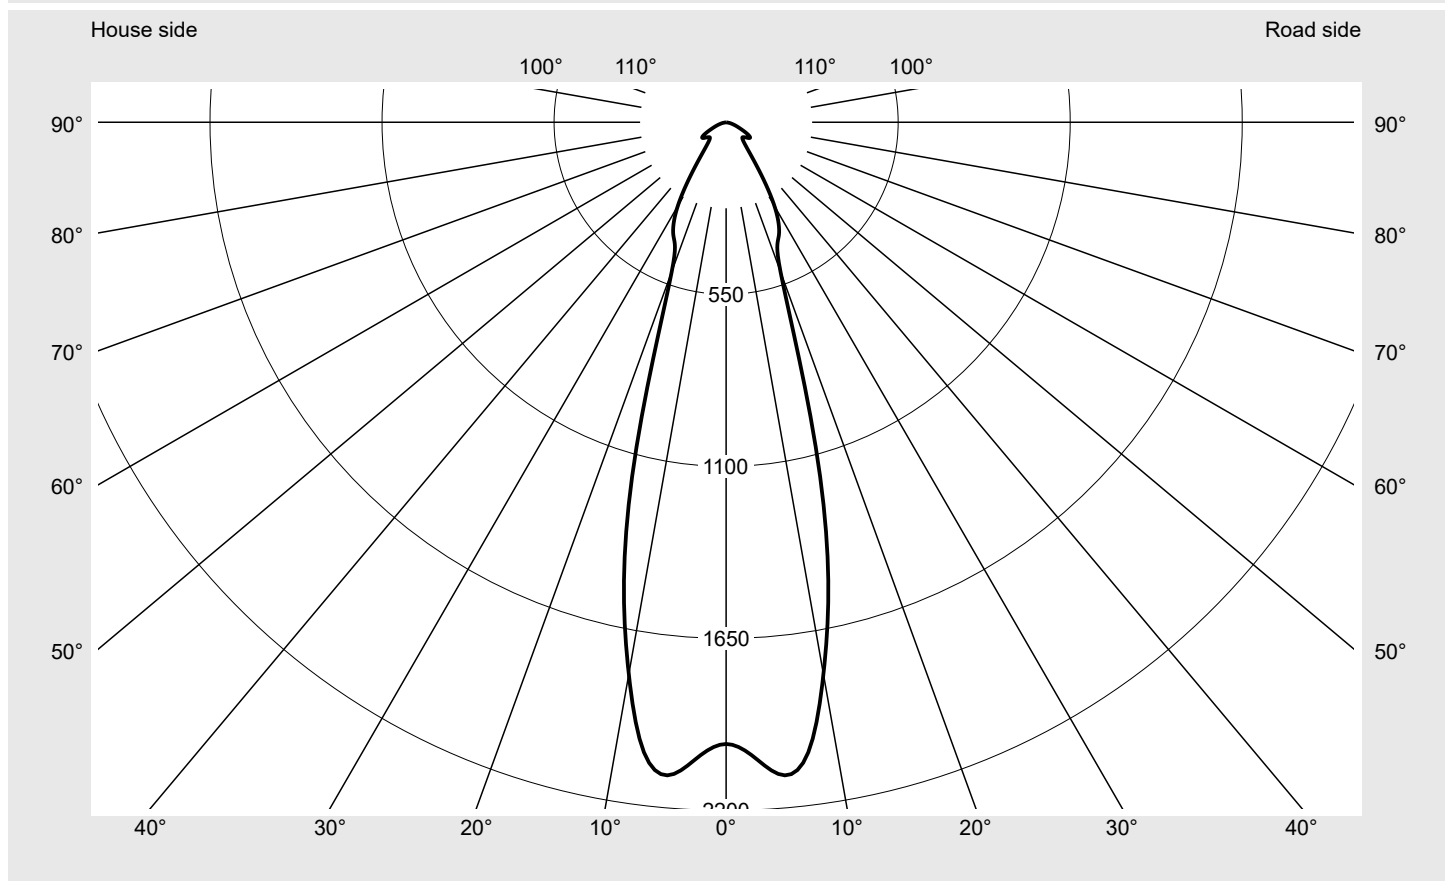

Photometric test report

Family
Floodlight 20 mini LED

Order number: 5XA7672B1B3AC
EAN: 4058352220818

LP number
58555_5

Version design bracket
Optic symmetric distribution RS17
Cover toughened safety glass
Lamps 1 x LED 3000K / CRI ≥ 80
 (unbekannt LED 3000K / CRI = 80)
Controlgear ECG-DALI
Rated values Net luminous flux = 5350 lm
 Power consumption = 51.0 W
 Luminous efficacy = 104.9 lm/W

serial
documentation
25.08.2021

sitEco

Luminous intensity in cd/klm

C180-0

Imax: 2095 cd/klm

Luminaire output ratios

Eta	100.0%
Eta 0° - 90°	100.0%
Eta 90° - 180°	0.0%

Luminous intensity class acc. to EN13201-2

Class:	G6
Imax 70°	33.2
Imax 80°	8.4
Imax 90°	0.0
Imax >90°	0.0
Imax >95°	0.0

Measurement conditions

DIN EN 13032 and DIN 5032

Photometric test report

Family Floodlight 20 mini LED	Order number: 5XA7672B1B3AC EAN: 4058352220818	LP number 58555_5
---	---	-----------------------------

Envelope curve in cd/klm **KMK 5°** **KMK 2.5°** **KMK 0°**

Photometric test report

Family Floodlight 20 mini LED	Order number: 5XA7672B1B3AC EAN: 4058352220818	LP number 58555_5
---	---	-----------------------------