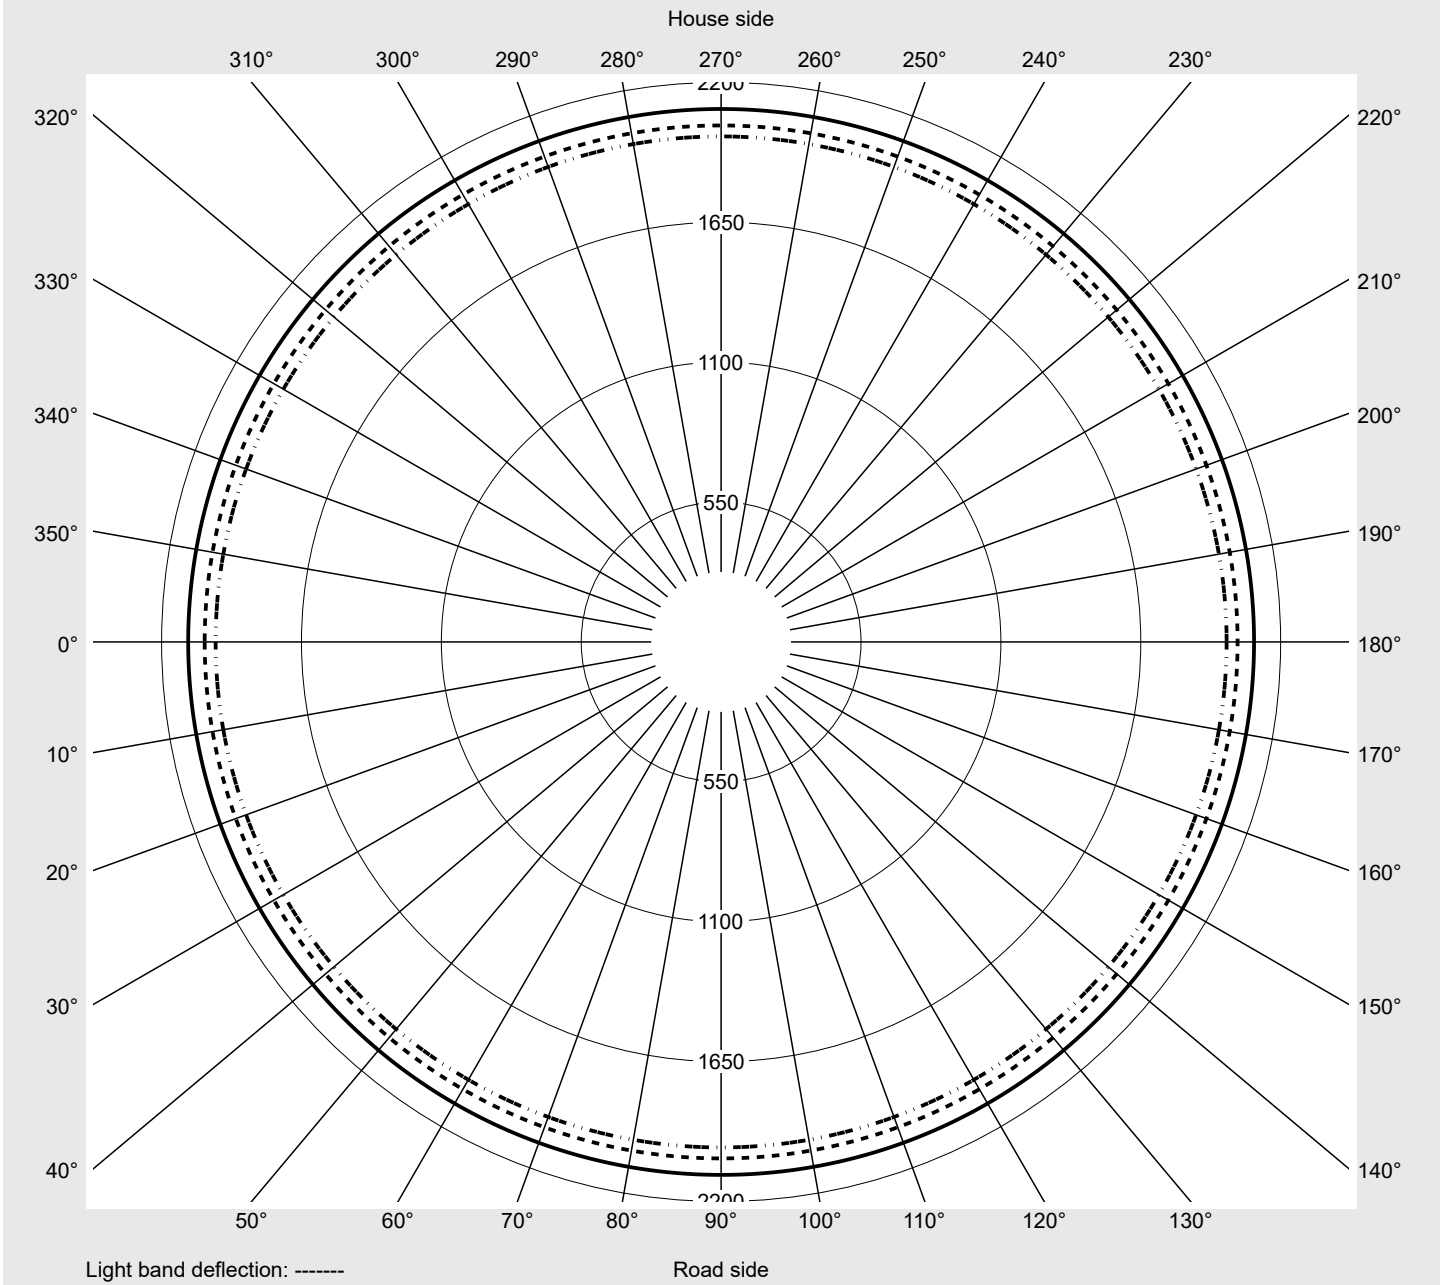

Photometric test report

Family
Floodlight 20 mini LED

Order number: 5XA7672B1B3AC
EAN: 4058352220818

LP number
58555_5

Version design bracket
Optic symmetric distribution RS17
Cover toughened safety glass
Lamps 1 x LED 3000K / CRI ≥ 80
 (unbekannt LED 3000K / CRI = 80)
Controlgear ECG-DALI
Rated values Net luminous flux = 5350 lm
 Power consumption = 51.0 W
 Luminous efficacy = 104.9 lm/W

serial
documentation
25.08.2021

sitEco

Luminous intensity in cd/klm

C180-0

Imax: 2095 cd/klm

Luminaire output ratios

Eta	100.0%
Eta 0° - 90°	100.0%
Eta 90° - 180°	0.0%

Luminous intensity class acc. to EN13201-2

Class:	G6
Imax 70°	33.2
Imax 80°	8.4
Imax 90°	0.0
Imax >90°	0.0
Imax >95°	0.0

Measurement conditions

DIN EN 13032 and DIN 5032

Photometric test report

Family Floodlight 20 mini LED	Order number: 5XA7672B1B3AC EAN: 4058352220818	LP number 58555_5
---	---	-----------------------------

Envelope curve in cd/klm **KMK 5°** **KMK 2.5°** **KMK 0°**

Photometric test report

Family Floodlight 20 mini LED	Order number: 5XA7672B1B3AC EAN: 4058352220818	LP number 58555_5
---	---	-----------------------------