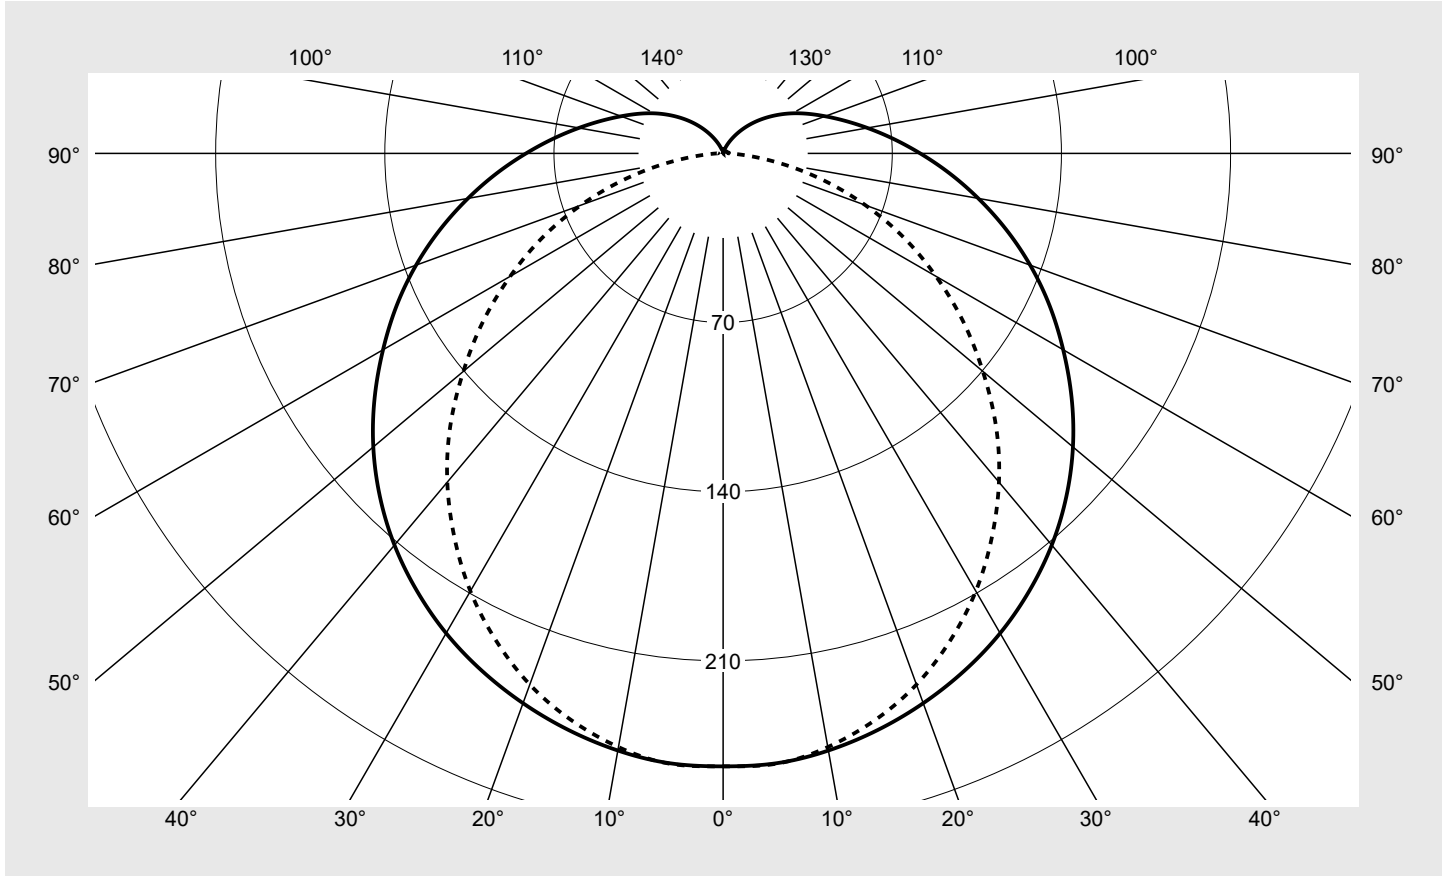

Photometric test report

Family Monsun® 21 Eco	Order number: 51FJ20ML45A EAN: 4058352554593	LP number 59396_1
	Version cover, frosted, polycarbonate, diffuse beam Lamps LED 4000 K | CRI ≥ 80 Controlgear ECG Multilumen Rated values Net luminous flux = 4900 lm Power consumption = 36.0 W Luminous efficacy = 136.1 lm/W	serial documentation 10.02.2023

Luminous intensity in cd/klm C180-0 C270-90 **Imax: 254 cd/klm**

Classifications	
DIN 5040	B 3 1
CIE	N1=40 N2=69 N3=88 N4=88 N5=100

Luminaire light output ratios	
η_{LB}	100.0%
ϕ_u	87.8%
ϕ_o	12.2%

Measurement conditions
DIN EN 13032 and DIN 5032