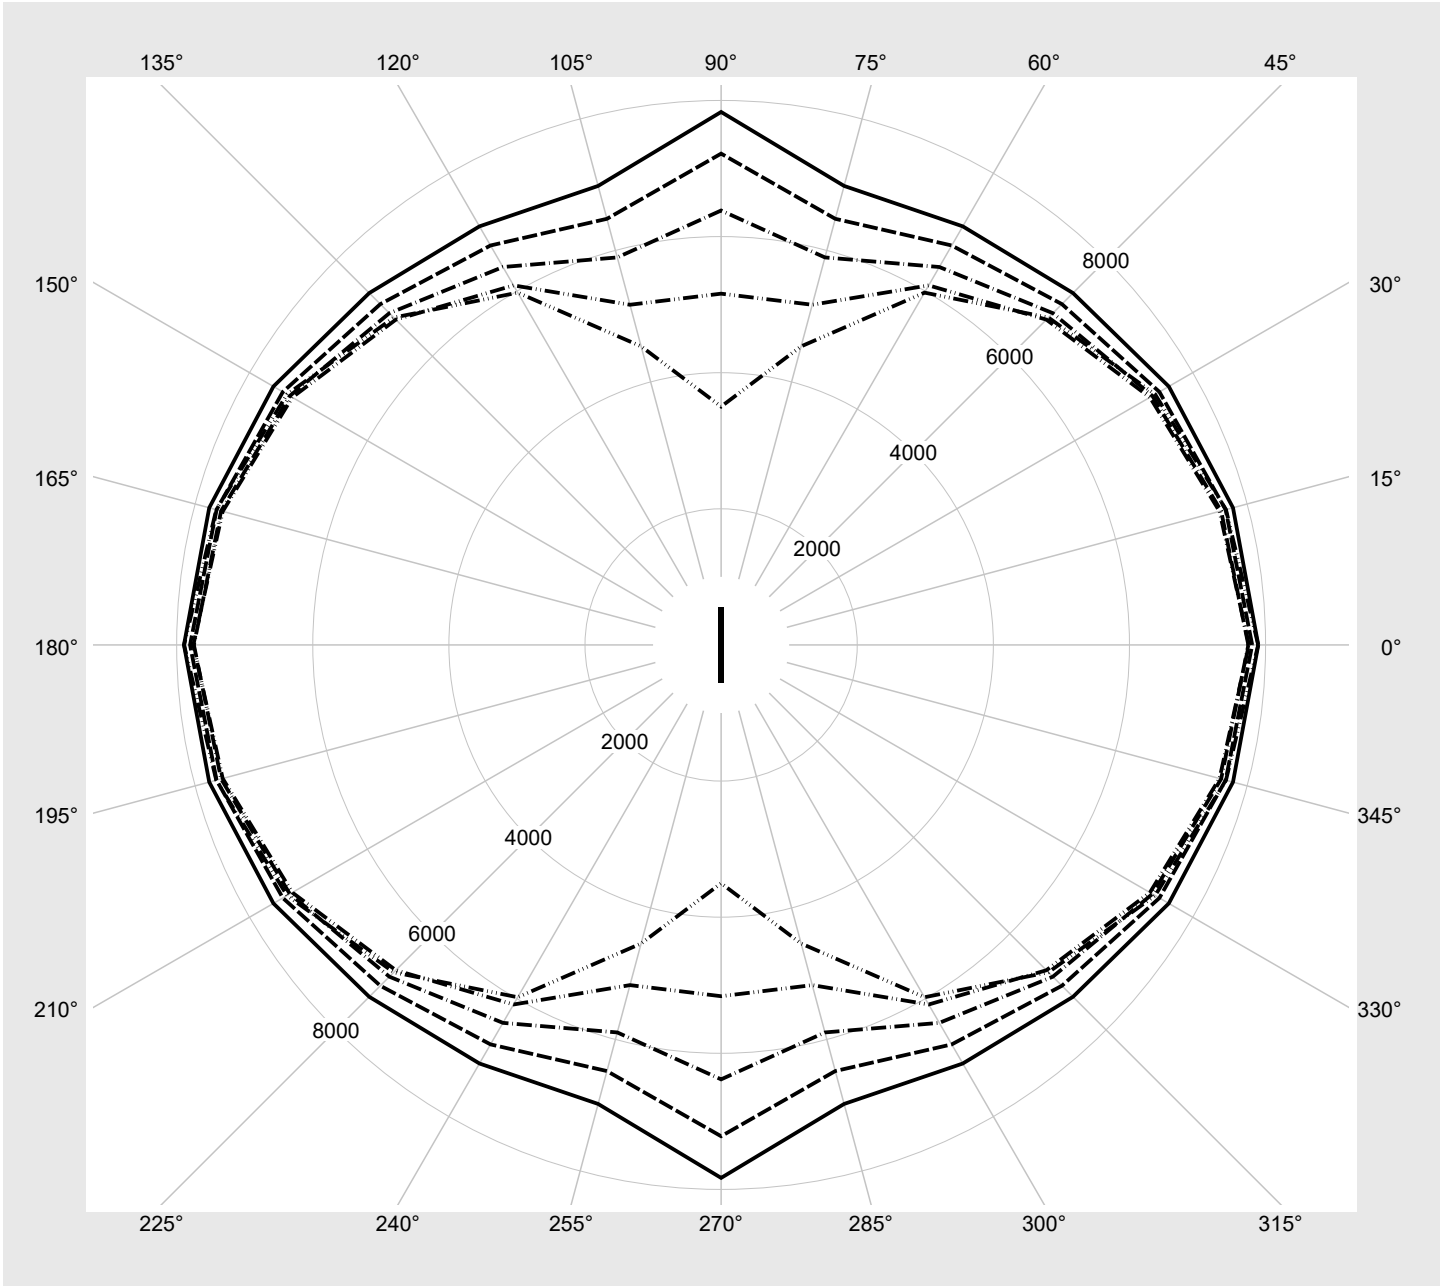

Photometric test report

Family Monsun® 21 Eco	Order number: 51FJ20ML45A EAN: 4058352554593	LP number 59396_1

Luminance values in cd/m²

☐ γ 65°
☐ γ 70°
☐ γ 75°
☐ γ 80°
☐ γ 85°

Photometric test report

Family Monsun® 21 Eco	Order number: 51FJ20ML45A EAN: 4058352554593	LP number 59396_1

Multilumen Table	environmental temperature: 25°C	

DIP-Step	Switch Setting		Luminous flux [lm]	Power consumption [W]
	1	2		
3	ON	ON	4900	36.0
2	ON	OFF	4000	31.0
1	OFF	ON	3300	25.0
0	OFF	OFF	2700	20.0