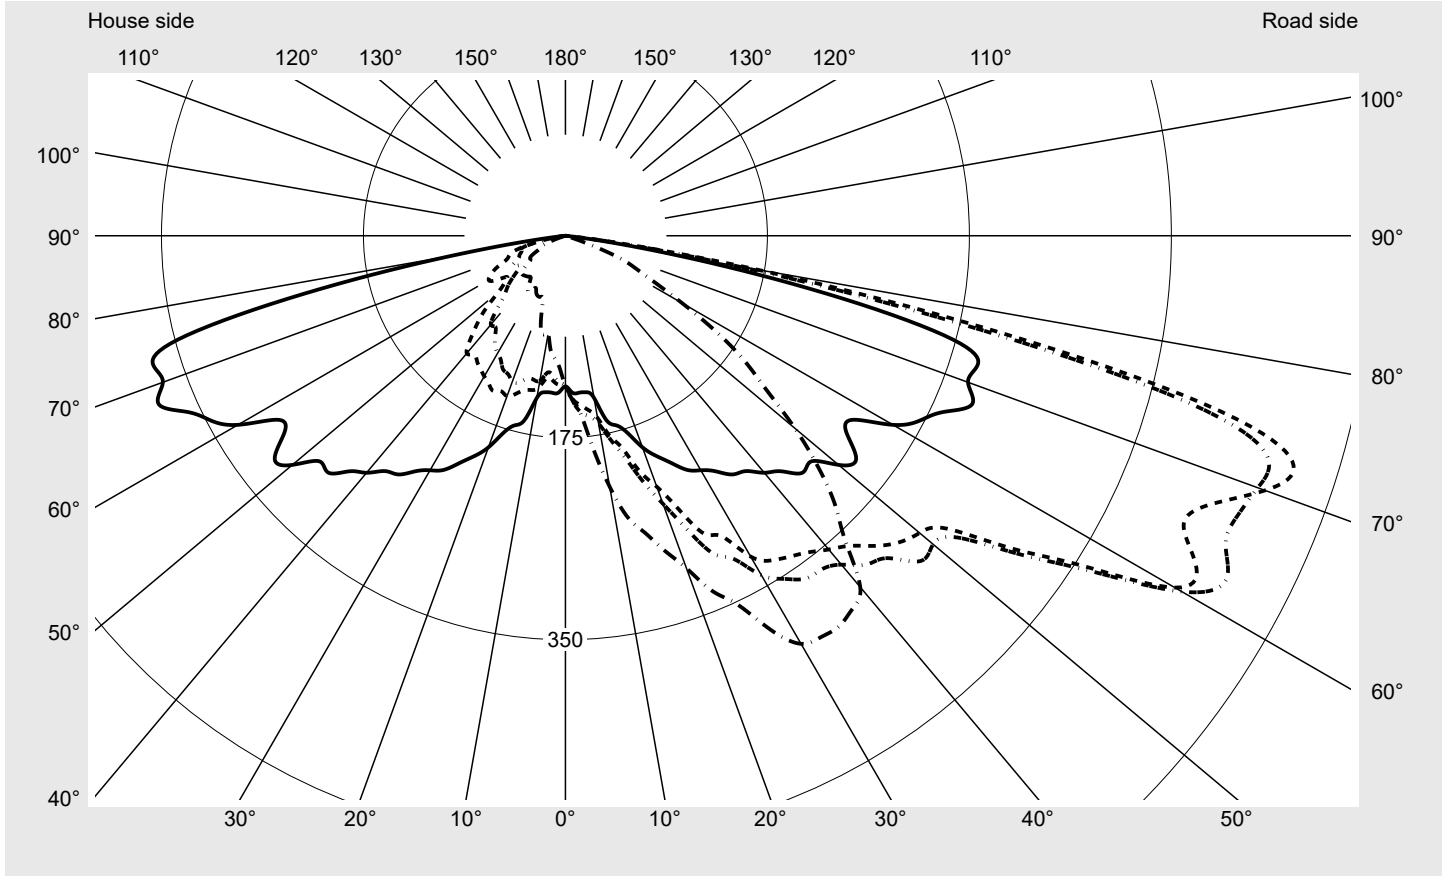

Photometric test report

Family Streetlight 11 micro LED	Order number: 5XC1MC1F08CE EAN: 4069025076410	LP number 59453_353
	Version post-top or side-entry mounting Optic asymmetric, extreme wide distribution (ST1.0a) Cover transparent, PMMA Lamps LED 2200 K CRI ≥ 70 Controlgear ECG SITECO iQ Setting individual position Rated values Net luminous flux = 1550 lm Power consumption = 14.0 W Luminous efficacy = 110.7 lm/W	serial documentation 24.06.2024

Luminous intensity in cd/klm C180-0 C195-15 C200-20 C270-90 **Imax: 661 cd/klm**

Luminaire output ratios

Eta	100.0%
Eta 0° - 90°	100.0%
Eta 90° - 180°	0.0%

Luminous intensity class acc. to EN13201-2

Class:	G1
Imax 70°	645.0
Imax 80°	167.3
Imax 90°	0.0
Imax >90°	0.0
Imax >95°	0.0

Measurement conditions

DIN EN 13032 and DIN 5032

Photometric test report

Family Streetlight 11 micro LED	Order number: 5XC1MC1F08CE EAN: 4069025076410	LP number 59453_353
--	--	--------------------------------------

Envelope curve in cd/klm **KMK 72.5°** **KMK 70°** **KMK 67.5°** **KMK 65°** **siteco**

Photometric test report

Family Streetlight 11 micro LED	Order number: 5XC1MC1F08CE EAN: 4069025076410	LP number 59453_353
Table of values for luminous intensities		Maximum luminous intensity
		siteco