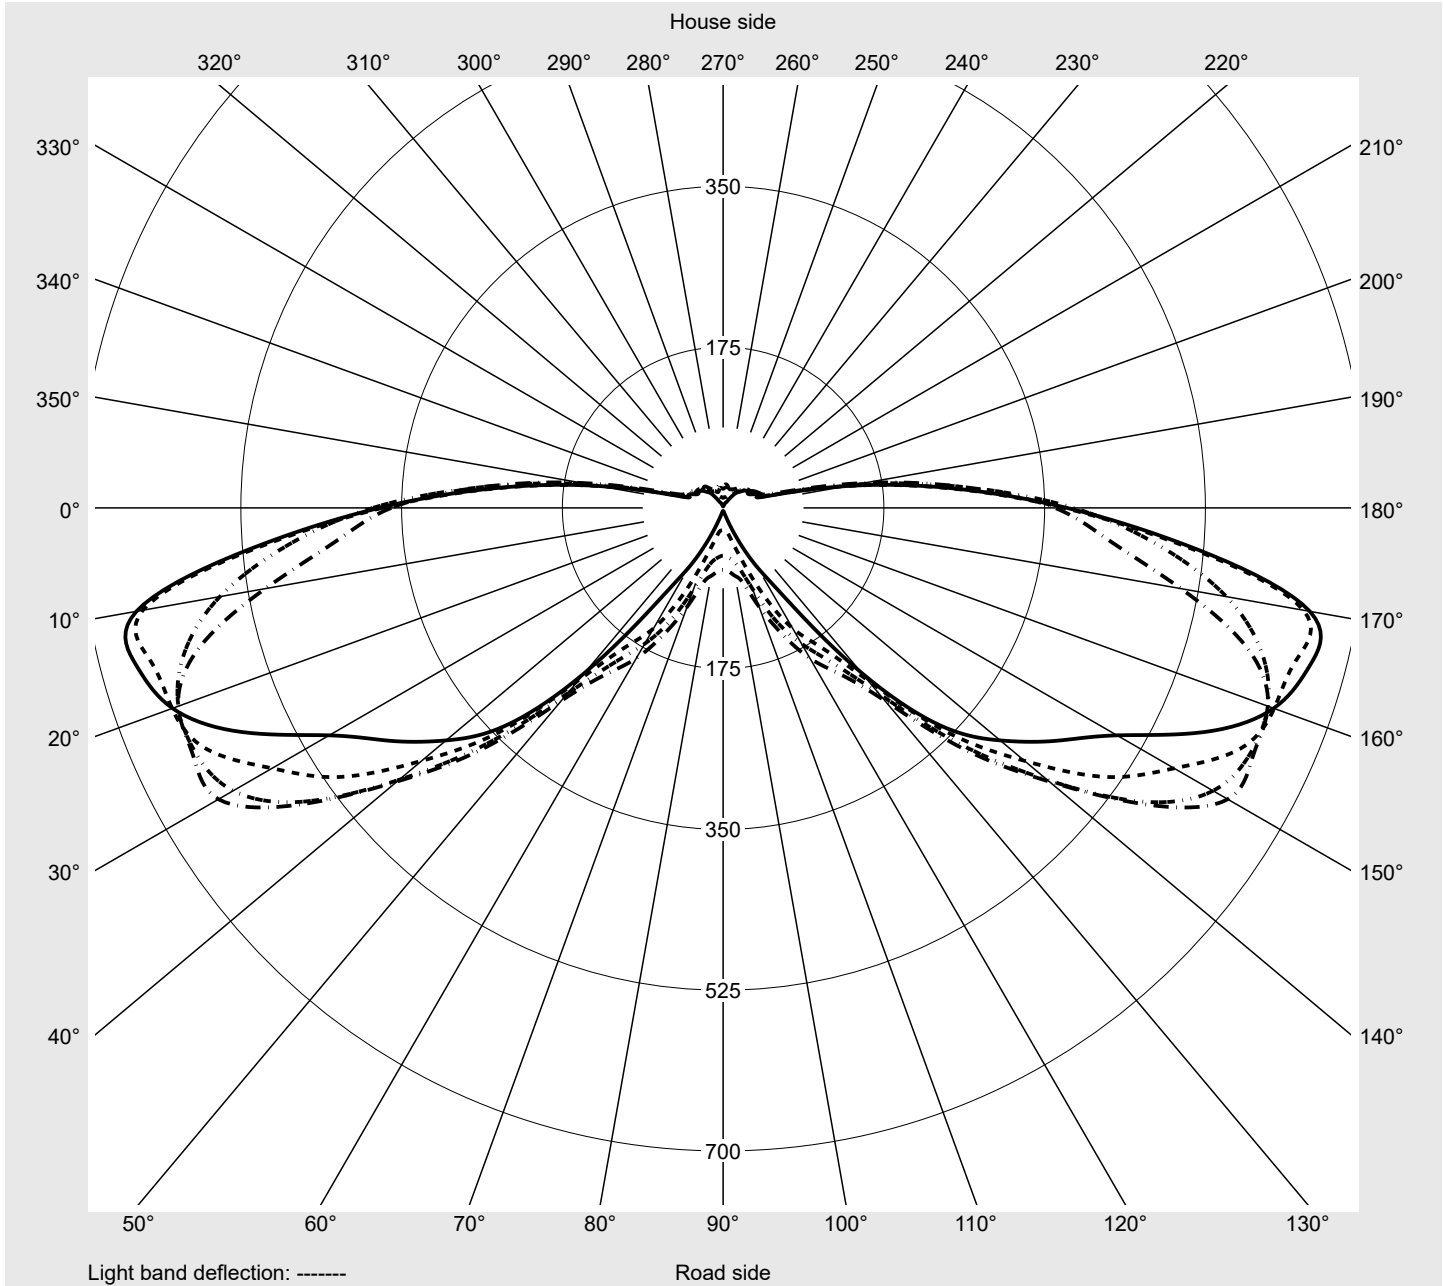

Photometric test report

Family Streetlight 11 micro LED	Order number: 5XC1MC1F08CE EAN: 4069025076410	LP number 59453_353
	Version post-top or side-entry mounting Optic asymmetric, extreme wide distribution (ST1.0a) Cover transparent, PMMA Lamps LED 2200 K CRI ≥ 70 Controlgear ECG SITECO iQ Setting individual position Rated values Net luminous flux = 1550 lm Power consumption = 14.0 W Luminous efficacy = 110.7 lm/W	serial documentation 24.06.2024

Luminous intensity in cd/klm C180-0 C195-15 C200-20 C270-90 **Imax: 661 cd/klm**

Luminaire output ratios

Eta	100.0%
Eta 0° - 90°	100.0%
Eta 90° - 180°	0.0%

Luminous intensity class acc. to EN13201-2

Class:	G1
Imax 70°	645.0
Imax 80°	167.3
Imax 90°	0.0
Imax >90°	0.0
Imax >95°	0.0

Measurement conditions

DIN EN 13032 and DIN 5032

Photometric test report

Family Streetlight 11 micro LED	Order number: 5XC1MC1F08CE EAN: 4069025076410	LP number 59453_353
--	--	--------------------------------------

Envelope curve in cd/klm **KMK 72.5°** **KMK 70°** **KMK 67.5°** **KMK 65°** **siteco**

Photometric test report

Family Streetlight 11 micro LED	Order number: 5XC1MC1F08CE EAN: 4069025076410	LP number 59453_353
Table of values for luminous intensities		Maximum luminous intensity
		siteco