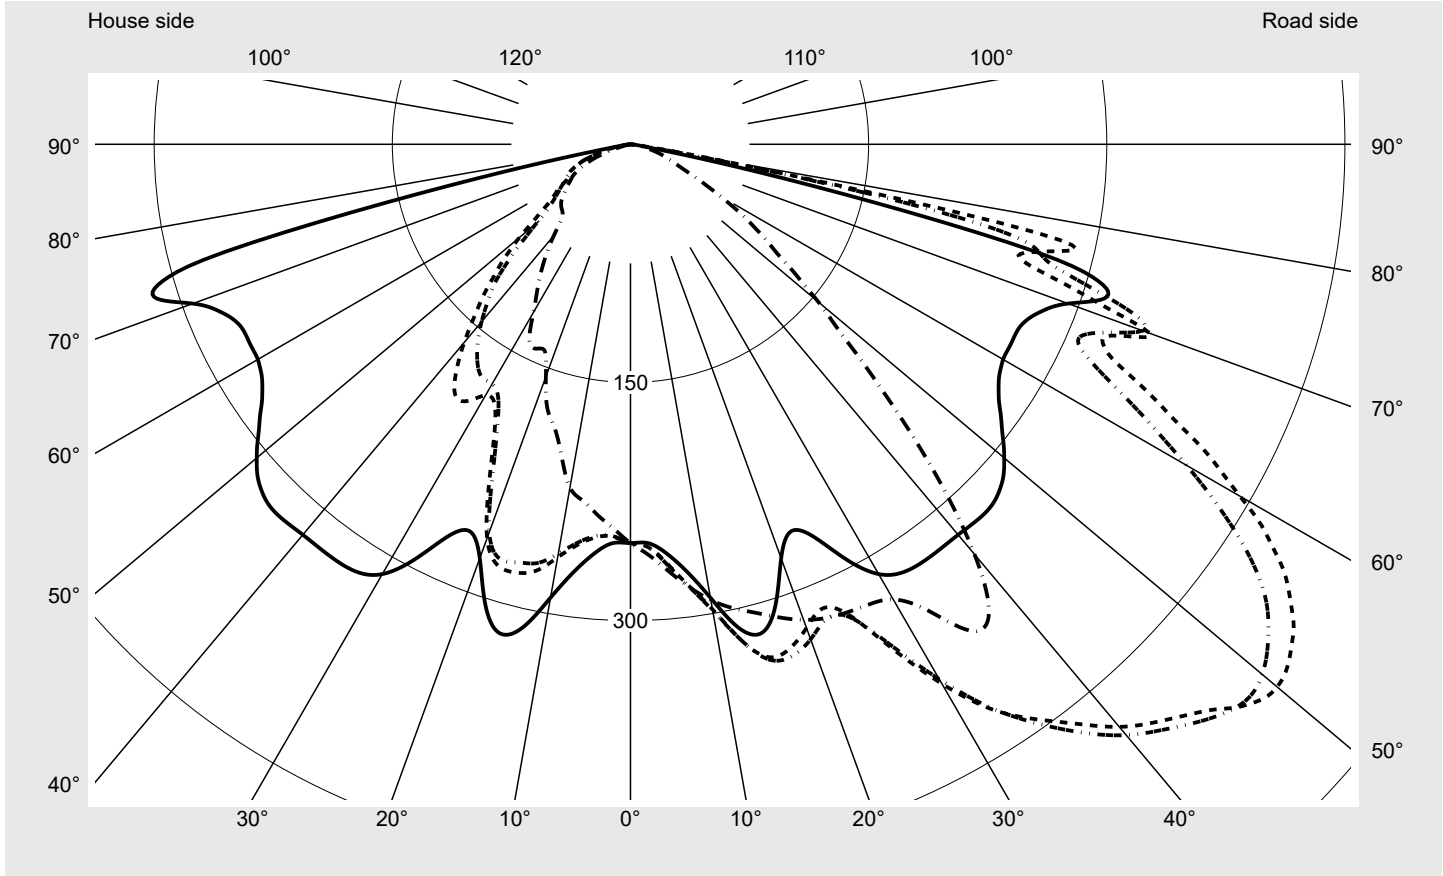

Photometric test report

Family Streetlight 31 maxi toolless	Order number: 5XH8B31T08TA EAN: 4069025104564	LP number 59074_660
	Version post-top or side-entry mounting, Smart Interface up/down Optic asymmetric, wide distribution (ST0.5a G) Cover toughened safety glass Lamps LED 3000 K CRI ≥ 70 Controlgear ECG SITECO - Smart Interface	serial documentation 27.05.2024
	Rated values Net luminous flux = 33650 lm Power consumption = 228.8 W Luminous efficacy = 147.1 lm/W	

Luminous intensity in cd/klm C180-0 C210-30 C212,5-32,5 C270-90 **Imax: 532 cd/klm**

Luminaire output ratios

Eta	100.0%
Eta 0° - 90°	100.0%
Eta 90° - 180°	0.0%

Luminous intensity class acc. to EN13201-2

Class:	G4
Imax 70°	466.0
Imax 80°	84.5
Imax 90°	0.0
Imax >90°	0.0
Imax >95°	0.0