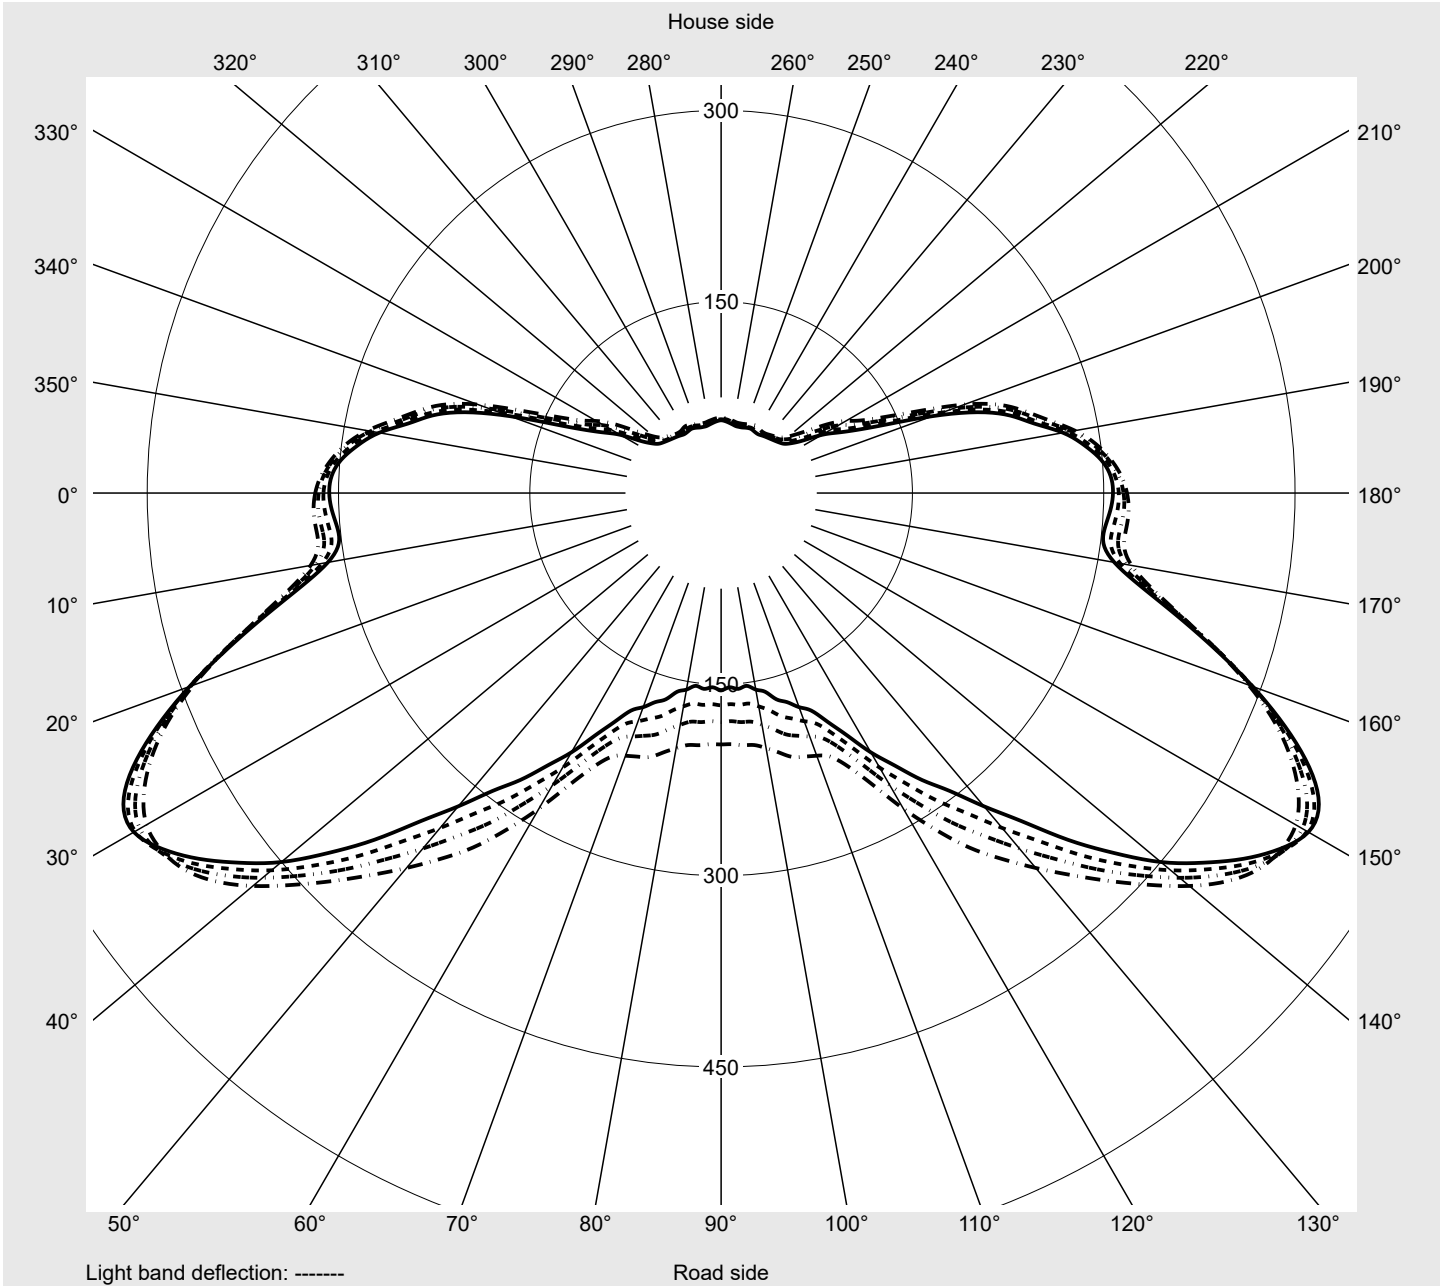

Photometric test report

Family Streetlight 31 maxi toolless	Order number: 5XH8B31T08TA EAN: 4069025104564	LP number 59074_660
	Version post-top or side-entry mounting, Smart Interface up/down Optic asymmetric, wide distribution (ST0.5a G) Cover toughened safety glass Lamps LED 3000 K CRI ≥ 70 Controlgear ECG SITECO - Smart Interface	serial documentation 27.05.2024
	Rated values Net luminous flux = 33650 lm Power consumption = 228.8 W Luminous efficacy = 147.1 lm/W	

Luminous intensity in cd/klm C180-0 C210-30 C212,5-32,5 C270-90 **Imax: 532 cd/klm**

Luminaire output ratios

Eta	100.0%
Eta 0° - 90°	100.0%
Eta 90° - 180°	0.0%

Luminous intensity class acc. to EN13201-2

Class:	G4
Imax 70°	466.0
Imax 80°	84.5
Imax 90°	0.0
Imax >90°	0.0
Imax >95°	0.0

Measurement conditions

DIN EN 13032 and DIN 5032

Photometric test report

Family Streetlight 31 maxi toolless	Order number: 5XH8B31T08TA EAN: 4069025104564	LP number 59074_660
---	--	-------------------------------

Envelope curve in cd/klm **KMK 50°** **KMK 49°** **KMK 48°** **KMK 47°** **siteco**

Photometric test report

Family Streetlight 31 maxi toolless	Order number: 5XH8B31T08TA EAN: 4069025104564	LP number 59074_660
Table of values for luminous intensities		Maximum luminous intensity
		siteco