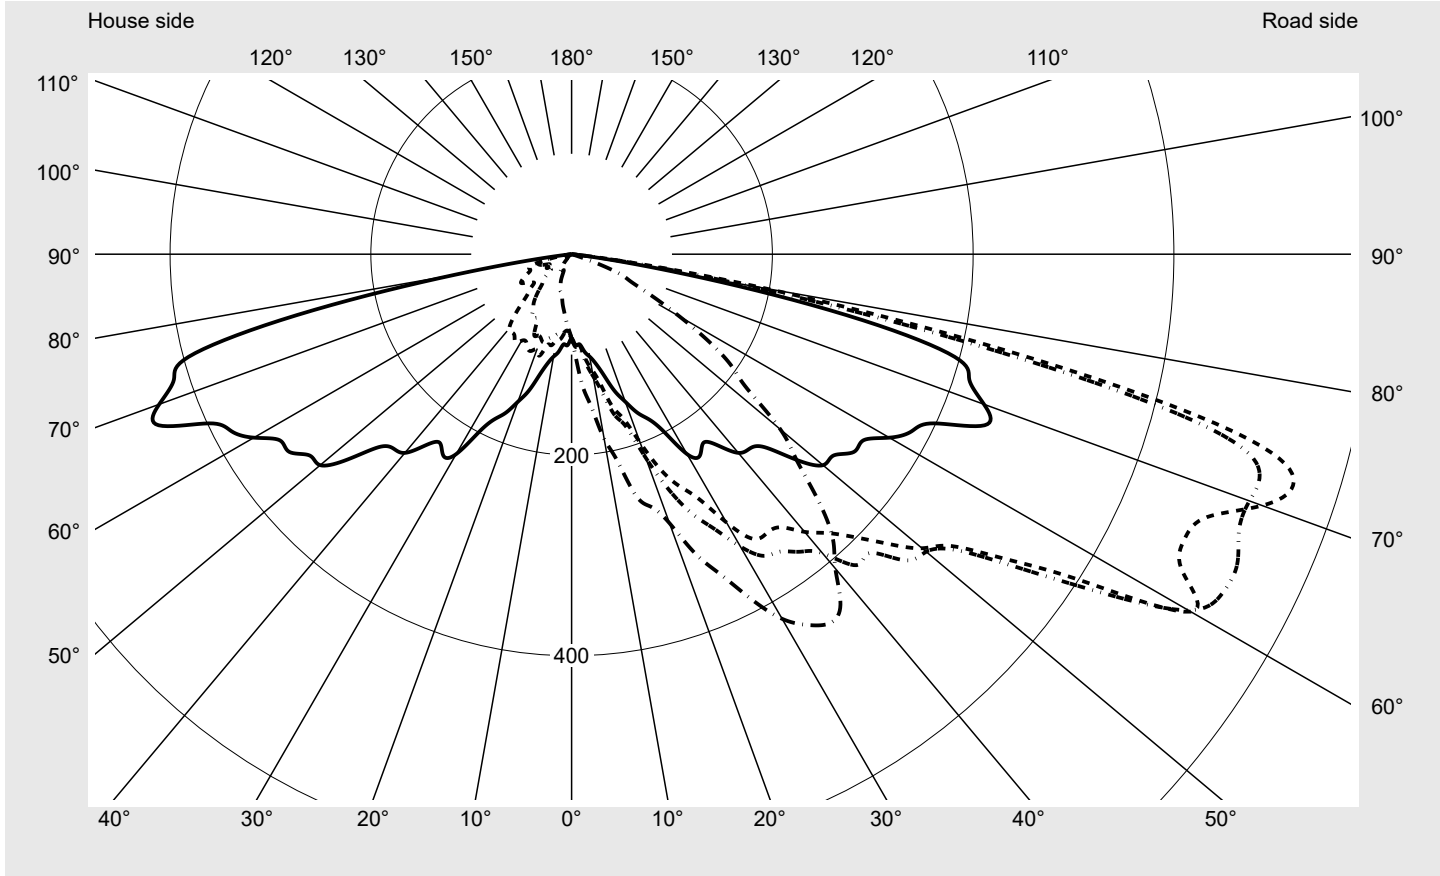

Photometric test report

Family Streetlight 11 micro LED	Order number: 5XC1NC1F08DE EAN: 4069025076472	LP number 59457_343
	Version post-top or side-entry mounting Optic asymmetric, extreme wide distribution with Back Light Control (ST1.0aB) Cover transparent, PMMA Lamps LED 2200 K CRI ≥ 70 Controlgear ECG SITECO iQ Setting individual position Rated values Net luminous flux = 2520 lm Power consumption = 27.8 W Luminous efficacy = 90.6 lm/W	serial documentation 22.05.2024
		

Luminous intensity in cd/klm C180-0 C195-15 C200-20 C270-90 **Imax: 754 cd/klm**

Luminaire output ratios	
Eta	100.0%
Eta 0° - 90°	100.0%
Eta 90° - 180°	0.0%

Luminous intensity class acc. to EN13201-2	
Class:	G1
Imax 70°	742.9
Imax 80°	194.9
Imax 90°	0.0
Imax >90°	0.0
Imax >95°	0.0

Measurement conditions
DIN EN 13032 and DIN 5032

Photometric test report

Family Streetlight 11 micro LED	Order number: 5XC1NC1F08DE EAN: 4069025076472	LP number 59457_343
--------------------------------------------------	----------------------------------------------------------------	--------------------------------------

Envelope curve in cd/klm **KMK 72.5°** **KMK 70°** **KMK 67.5°** **KMK 65°** **siteco**

Photometric test report

Family Streetlight 11 micro LED	Order number: 5XC1NC1F08DE EAN: 4069025076472	LP number 59457_343
Table of values for luminous intensities		Maximum luminous intensity