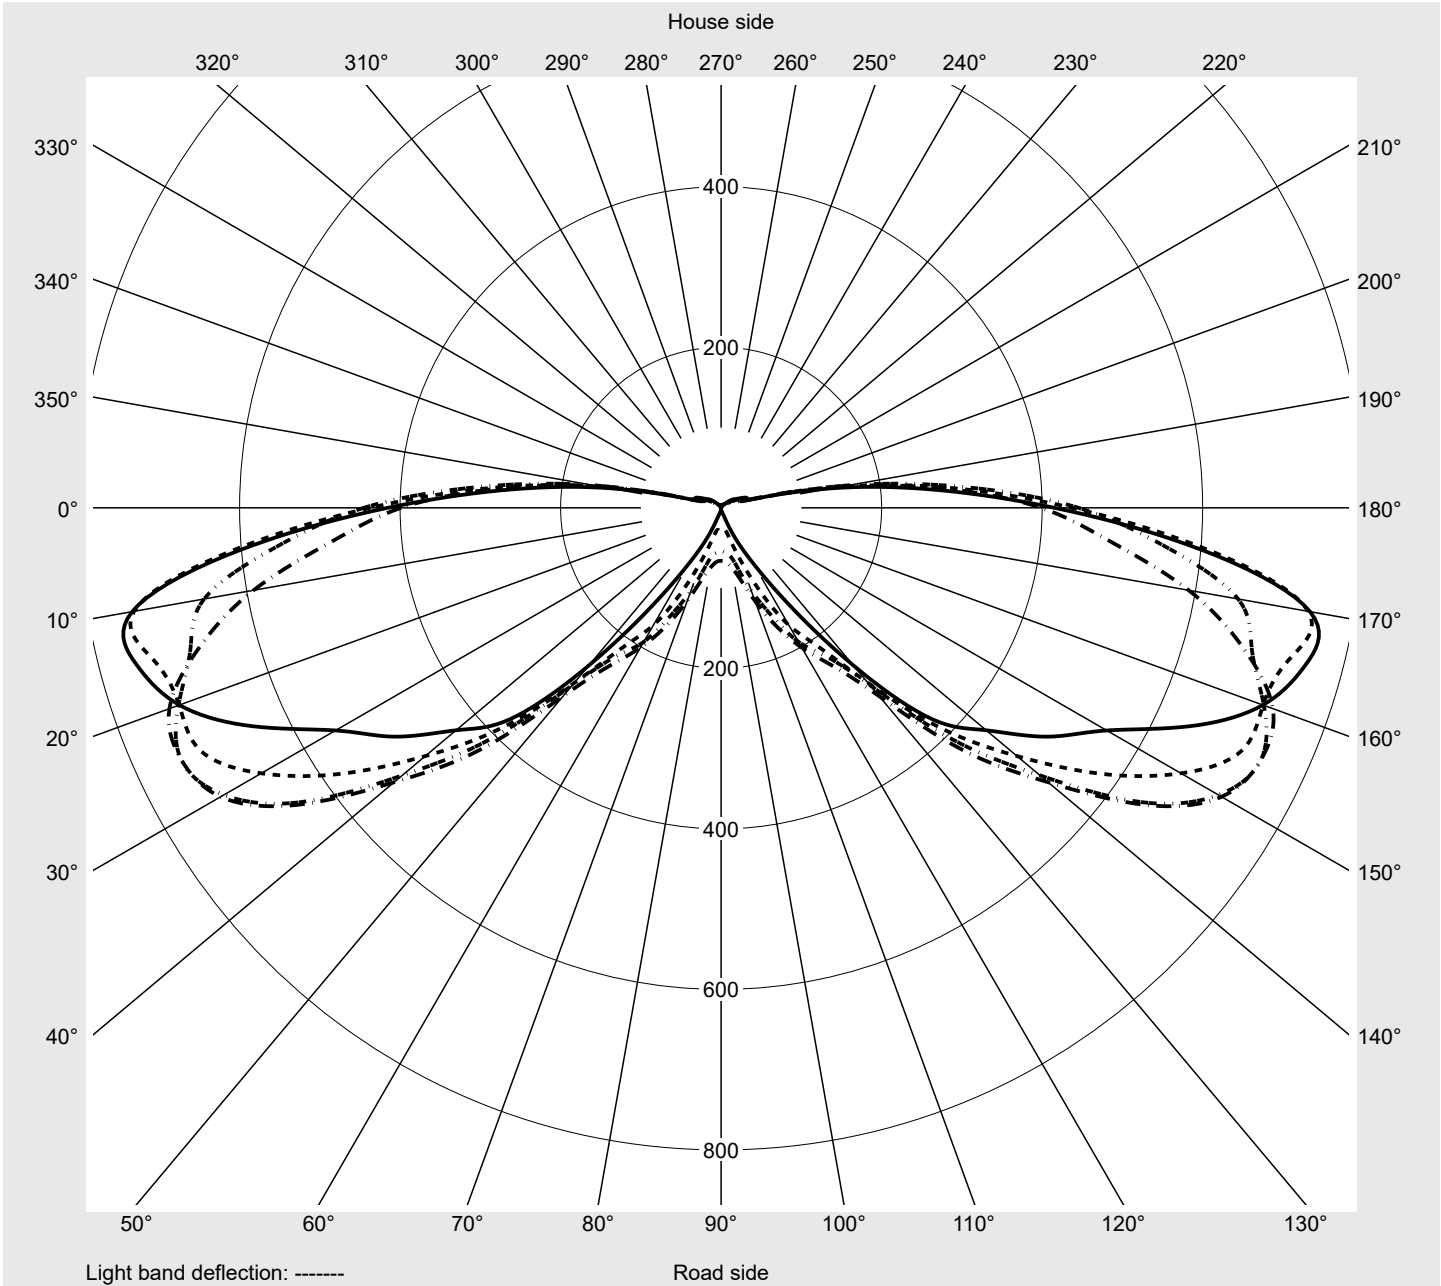

Photometric test report

Family Streetlight 11 micro LED	Order number: 5XC1NC1F08DE EAN: 4069025076472	LP number 59457_343
	Version post-top or side-entry mounting Optic asymmetric, extreme wide distribution with Back Light Control (ST1.0aB) Cover transparent, PMMA Lamps LED 2200 K CRI ≥ 70 Controlgear ECG SITECO iQ Setting individual position Rated values Net luminous flux = 2520 lm Power consumption = 27.8 W Luminous efficacy = 90.6 lm/W	serial documentation 22.05.2024
		

Luminous intensity in cd/klm C180-0 C195-15 C200-20 C270-90 **Imax: 754 cd/klm**

Luminaire output ratios	
Eta	100.0%
Eta 0° - 90°	100.0%
Eta 90° - 180°	0.0%

Luminous intensity class acc. to EN13201-2	
Class:	G1
Imax 70°	742.9
Imax 80°	194.9
Imax 90°	0.0
Imax >90°	0.0
Imax >95°	0.0

Measurement conditions
DIN EN 13032 and DIN 5032

Photometric test report

Family Streetlight 11 micro LED	Order number: 5XC1NC1F08DE EAN: 4069025076472	LP number 59457_343
--------------------------------------------------	----------------------------------------------------------------	--------------------------------------

Envelope curve in cd/klm **KMK 72.5°** **KMK 70°** **KMK 67.5°** **KMK 65°** **siteco**

Photometric test report

Family Streetlight 11 micro LED	Order number: 5XC1NC1F08DE EAN: 4069025076472	LP number 59457_343
Table of values for luminous intensities		Maximum luminous intensity