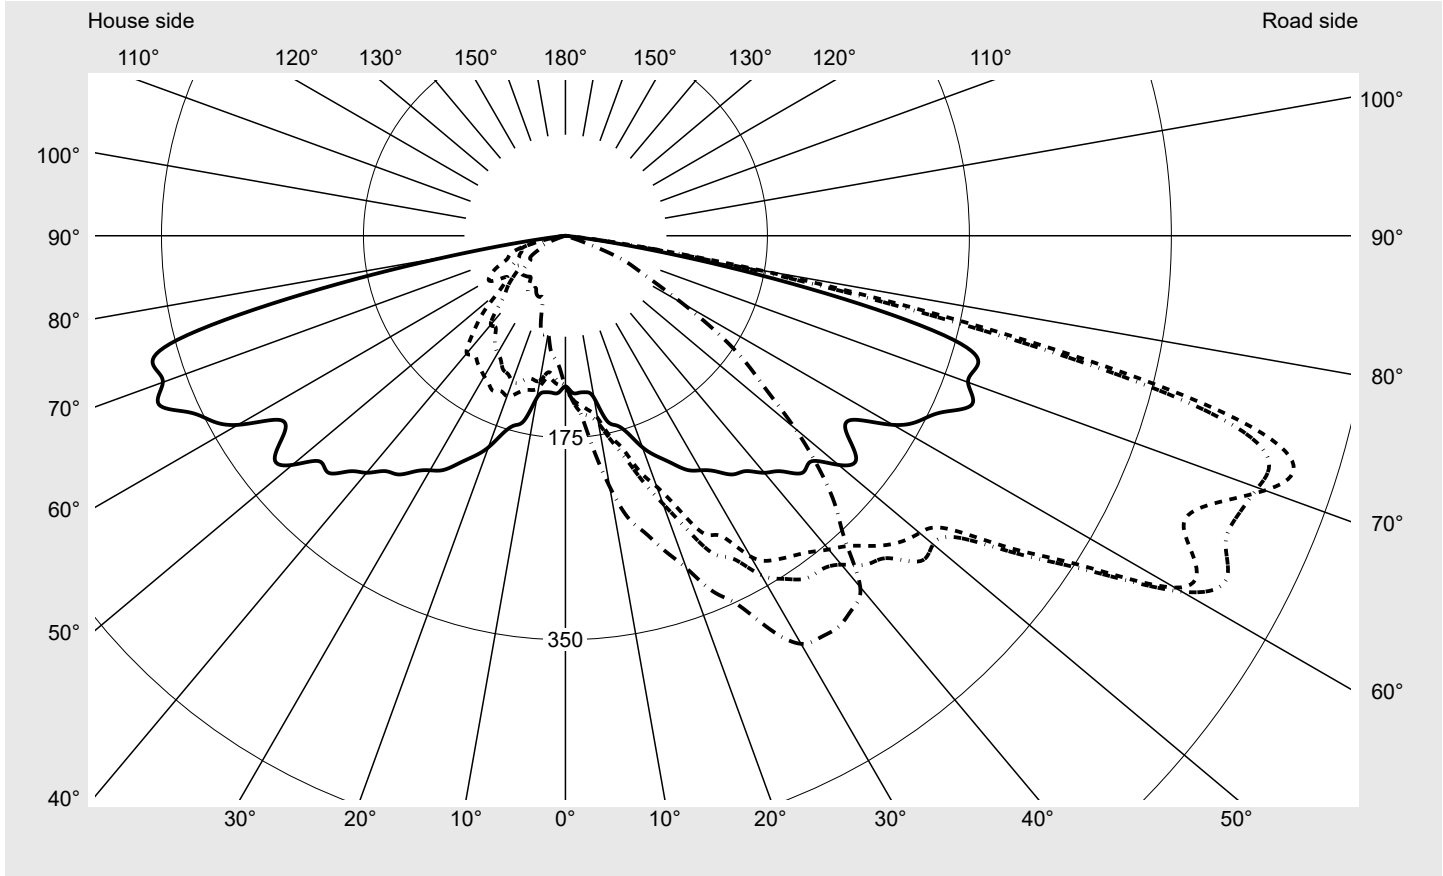

Photometric test report

Family Streetlight 11 micro LED	Order number: 5XC1MC1F08DE EAN: 4069025076441	LP number 59453_348
	Version post-top or side-entry mounting Optic asymmetric, extreme wide distribution (ST1.0a) Cover transparent, PMMA Lamps LED 4000 K CRI ≥ 70 Controlgear ECG SITECO iQ Setting individual position Rated values Net luminous flux = 3740 lm Power consumption = 27.4 W Luminous efficacy = 136.5 lm/W	serial documentation 22.05.2024

Luminous intensity in cd/klm C180-0 C195-15 C200-20 C270-90 **Imax: 661 cd/klm**

Luminaire output ratios

Eta	100.0%
Eta 0° - 90°	100.0%
Eta 90° - 180°	0.0%

Luminous intensity class acc. to EN13201-2

Class:	G1
Imax 70°	645.0
Imax 80°	167.3
Imax 90°	0.0
Imax >90°	0.0
Imax >95°	0.0

Measurement conditions

DIN EN 13032 and DIN 5032

Photometric test report

Family Streetlight 11 micro LED	Order number: 5XC1MC1F08DE EAN: 4069025076441	LP number 59453_348
--	--	--------------------------------------

Envelope curve in cd/klm **KMK 72.5°** **KMK 70°** **KMK 67.5°** **KMK 65°** **siteco**

Photometric test report

Family Streetlight 11 micro LED	Order number: 5XC1MC1F08DE EAN: 4069025076441	LP number 59453_348
Table of values for luminous intensities		Maximum luminous intensity