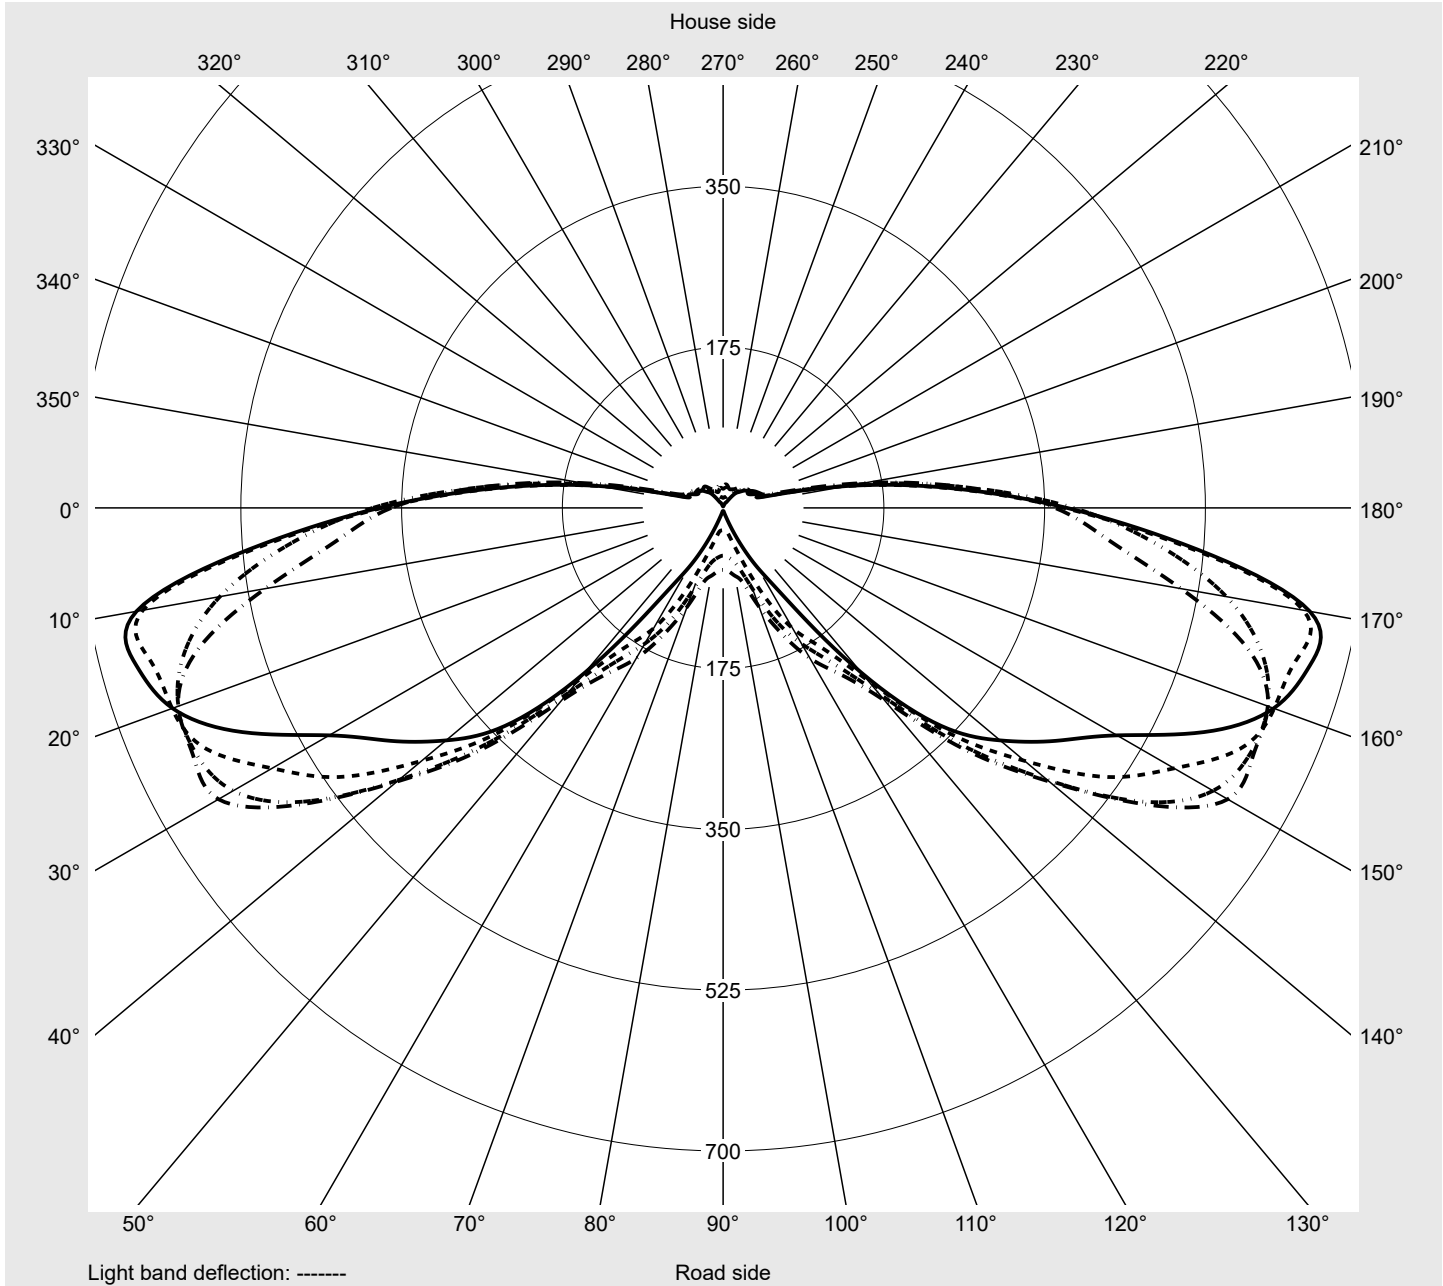

Photometric test report

Family Streetlight 11 micro LED	Order number: 5XC1MC1F08DE EAN: 4069025076441	LP number 59453_348
	Version post-top or side-entry mounting Optic asymmetric, extreme wide distribution (ST1.0a) Cover transparent, PMMA Lamps LED 4000 K CRI ≥ 70 Controlgear ECG SITECO iQ Setting individual position Rated values Net luminous flux = 3740 lm Power consumption = 27.4 W Luminous efficacy = 136.5 lm/W	serial documentation 22.05.2024

Luminous intensity in cd/klm C180-0 C195-15 C200-20 C270-90 **Imax: 661 cd/klm**

Luminaire output ratios

Eta	100.0%
Eta 0° - 90°	100.0%
Eta 90° - 180°	0.0%

Luminous intensity class acc. to EN13201-2

Class:	G1
Imax 70°	645.0
Imax 80°	167.3
Imax 90°	0.0
Imax >90°	0.0
Imax >95°	0.0

Measurement conditions

DIN EN 13032 and DIN 5032

Photometric test report

Family Streetlight 11 micro LED	Order number: 5XC1MC1F08DE EAN: 4069025076441	LP number 59453_348
--	--	--------------------------------------

Envelope curve in cd/klm **KMK 72.5°** **KMK 70°** **KMK 67.5°** **KMK 65°** **siteco**

Photometric test report

Family Streetlight 11 micro LED	Order number: 5XC1MC1F08DE EAN: 4069025076441	LP number 59453_348
Table of values for luminous intensities		Maximum luminous intensity