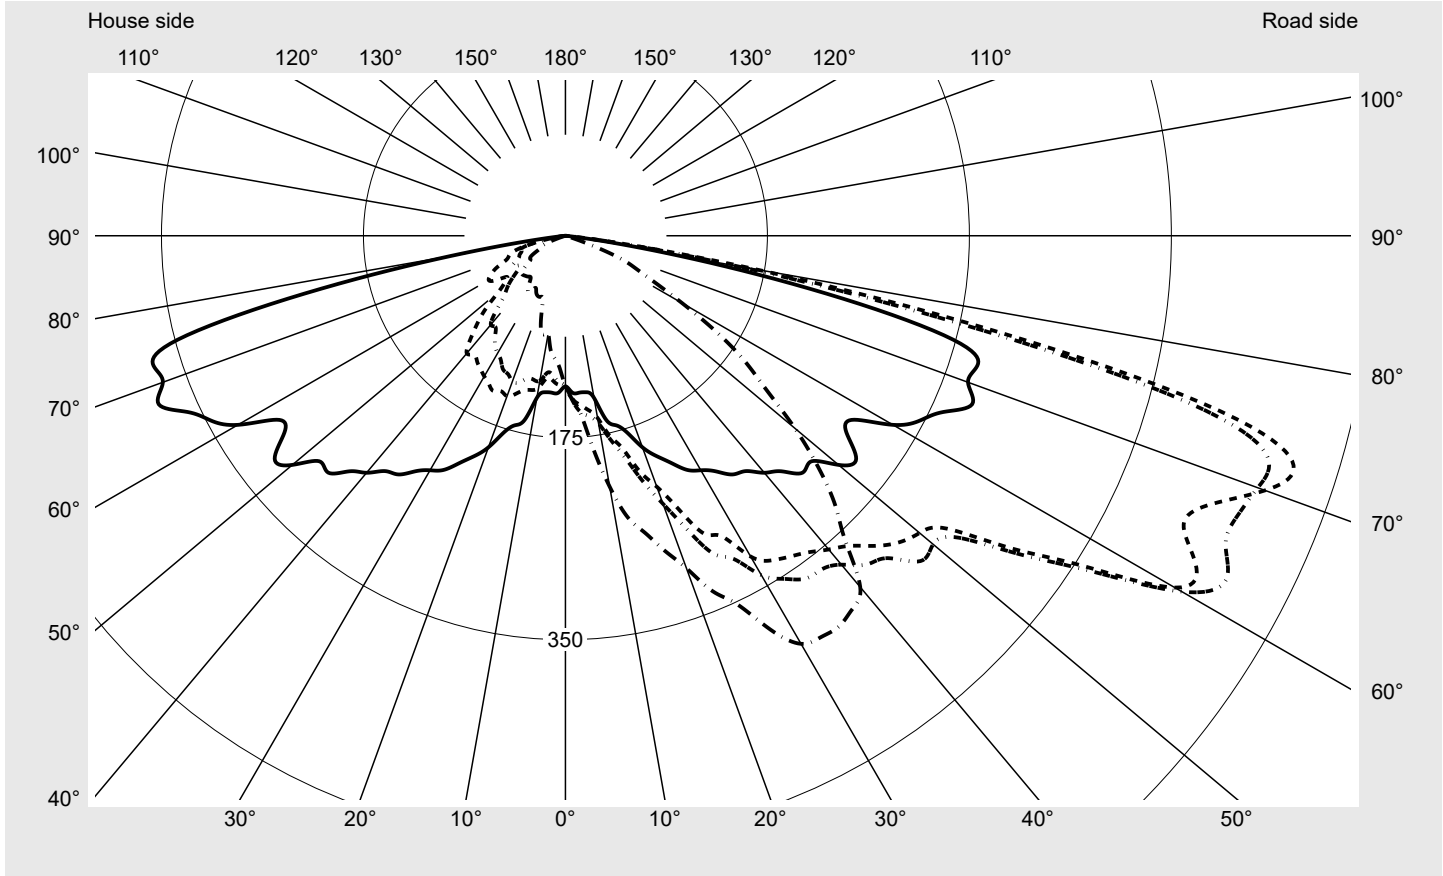

Photometric test report

Family Streetlight 11 micro LED	Order number: 5XC1MC1F08CE EAN: 4069025076410	LP number 59453_264
	Version post-top or side-entry mounting Optic asymmetric, extreme wide distribution (ST1.0a) Cover transparent, PMMA Lamps LED 3000 K CRI ≥ 70 Controlgear ECG SITECO iQ Setting factory setting Rated values Net luminous flux = 1820 lm Power consumption = 13.8 W Luminous efficacy = 131.9 lm/W	serial documentation 25.04.2024

Luminous intensity in cd/klm C180-0 C195-15 C200-20 C270-90 **Imax: 661 cd/klm**

Luminaire output ratios	
Eta	100.0%
Eta 0° - 90°	100.0%
Eta 90° - 180°	0.0%
Measurement conditions	
DIN EN 13032 and DIN 5032	

Luminous intensity class acc. to EN13201-2	
Class:	G1
Imax 70°	645.0
Imax 80°	167.3
Imax 90°	0.0
Imax >90°	0.0
Imax >95°	0.0

Photometric test report

Family Streetlight 11 micro LED	Order number: 5XC1MC1F08CE EAN: 4069025076410	LP number 59453_264
---	--	-------------------------------

Envelope curve in cd/klm **KMK 72.5°** **KMK 70°** **KMK 67.5°** **KMK 65°** **siteco**

Photometric test report

Family Streetlight 11 micro LED	Order number: 5XC1MC1F08CE EAN: 4069025076410	LP number 59453_264
Table of values for luminous intensities		Maximum luminous intensity
		siteco