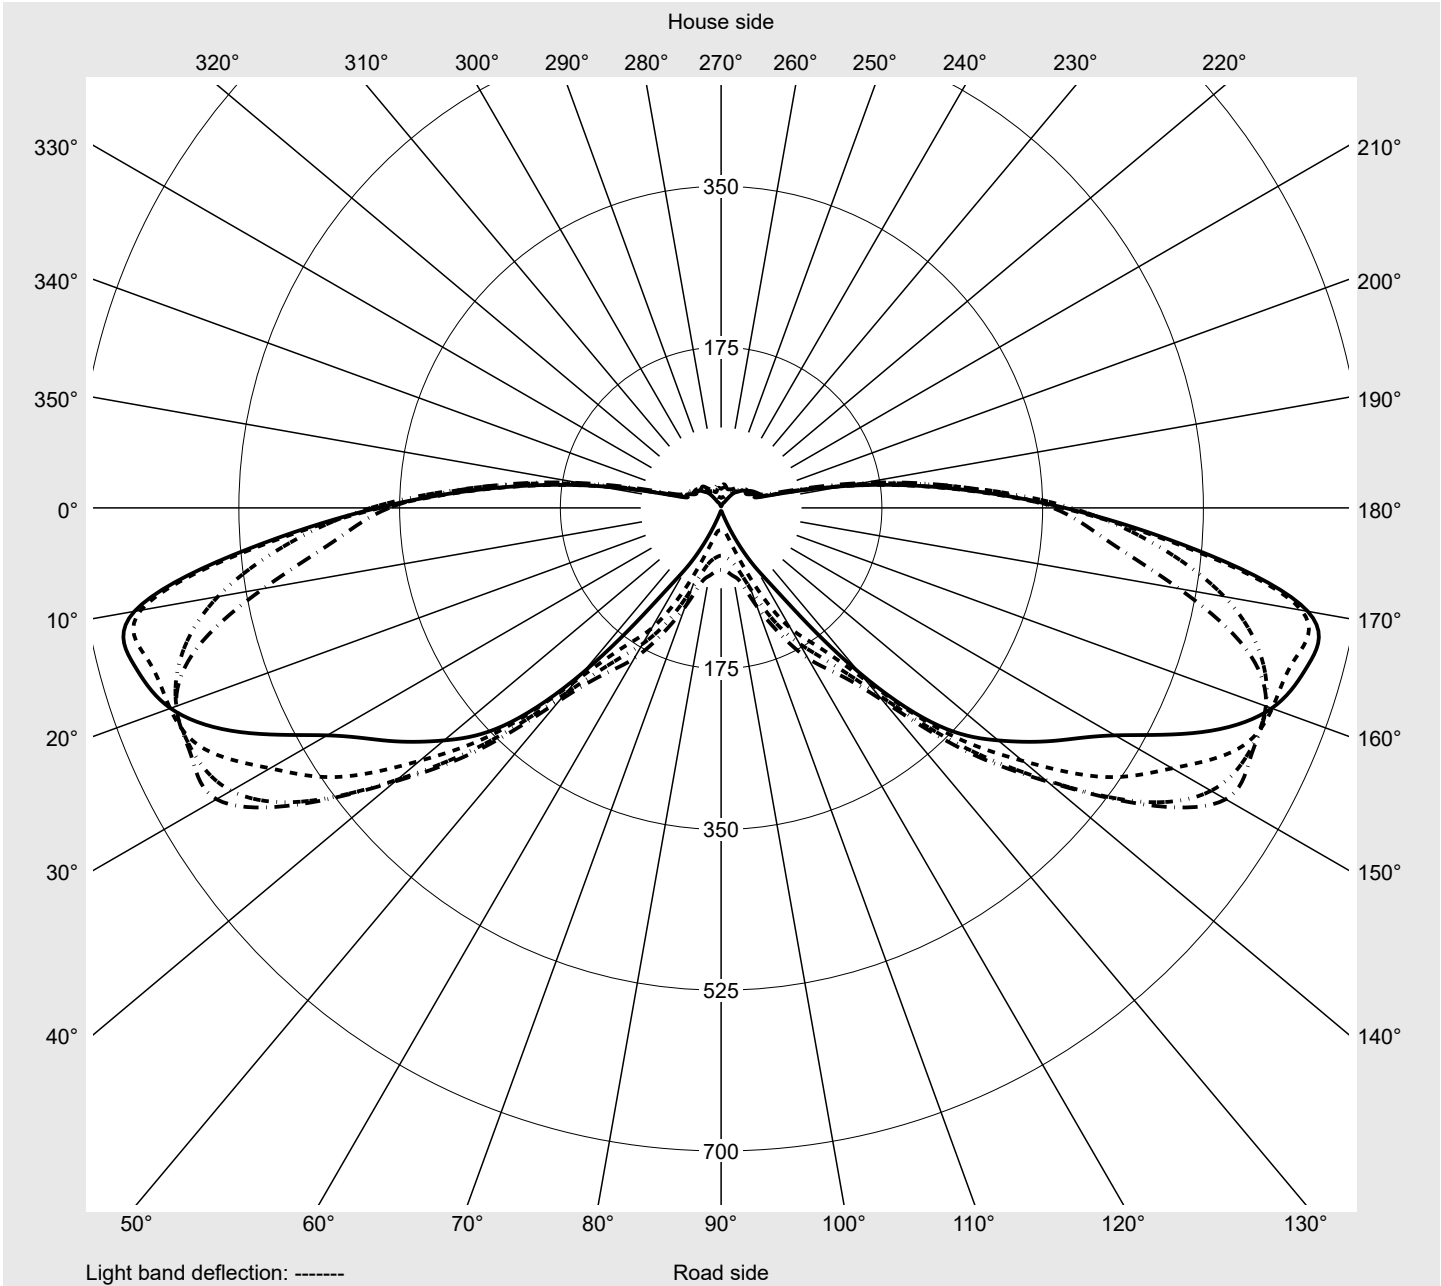

Photometric test report

Family Streetlight 11 micro LED	Order number: 5XC1MC1F08CE EAN: 4069025076410	LP number 59453_264
	Version post-top or side-entry mounting Optic asymmetric, extreme wide distribution (ST1.0a) Cover transparent, PMMA Lamps LED 3000 K CRI ≥ 70 Controlgear ECG SITECO iQ Setting factory setting Rated values Net luminous flux = 1820 lm Power consumption = 13.8 W Luminous efficacy = 131.9 lm/W	serial documentation 25.04.2024

Luminous intensity in cd/klm C180-0 C195-15 C200-20 C270-90 **Imax: 661 cd/klm**

Luminaire output ratios	
Eta	100.0%
Eta 0° - 90°	100.0%
Eta 90° - 180°	0.0%
Measurement conditions	
DIN EN 13032 and DIN 5032	

Luminous intensity class acc. to EN13201-2	
Class:	G1
Imax 70°	645.0
Imax 80°	167.3
Imax 90°	0.0
Imax >90°	0.0
Imax >95°	0.0

Photometric test report

Family Streetlight 11 micro LED	Order number: 5XC1MC1F08CE EAN: 4069025076410	LP number 59453_264
---	--	-------------------------------

Envelope curve in cd/klm **KMK 72.5°** **KMK 70°** **KMK 67.5°** **KMK 65°** **siteco**

Photometric test report

Family Streetlight 11 micro LED	Order number: 5XC1MC1F08CE EAN: 4069025076410	LP number 59453_264
Table of values for luminous intensities		Maximum luminous intensity
		siteco