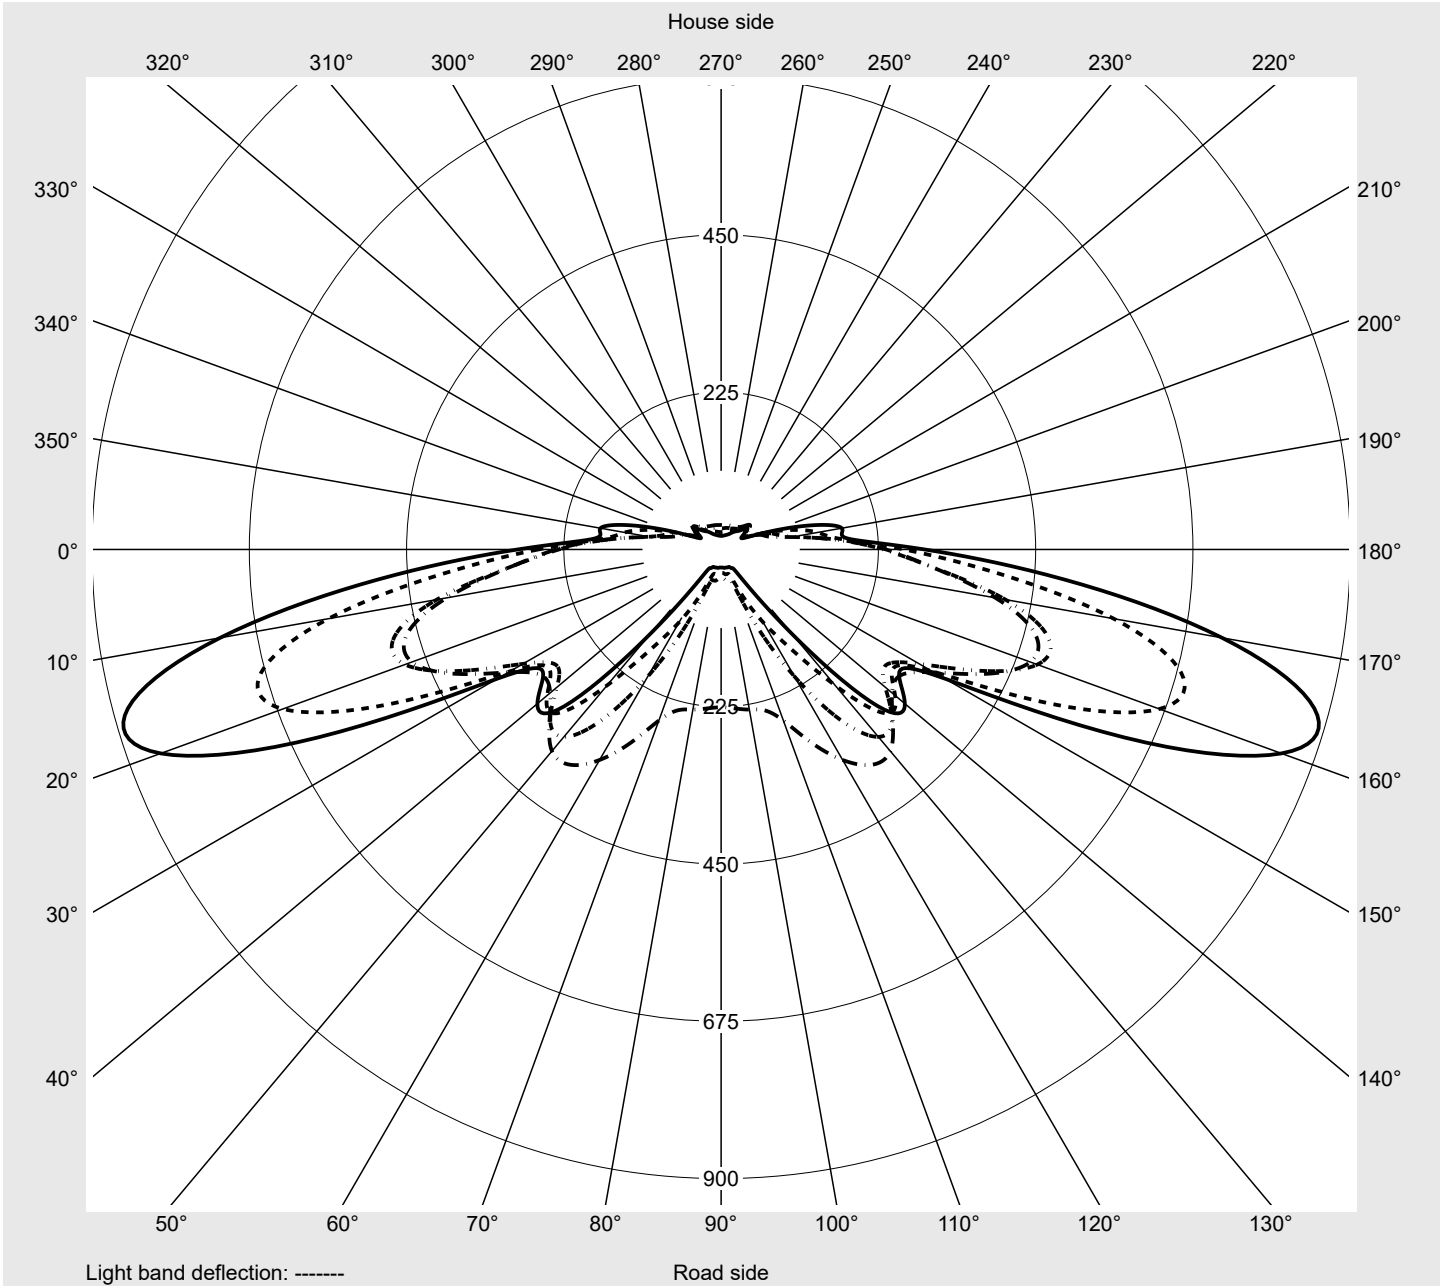

Photometric test report

Family Streetlight 31 micro toolless	Order number: 5XH5U31T08DA EAN: 4069025103499	LP number 59536_876
	Version post-top or side-entry mounting, Smart Interface up/down Optic asymmetric, extremely wide distribution (P0.8a) Cover toughened safety glass Lamps LED 3000 K CRI ≥ 70 Controlgear ECG SITECO - Smart Interface Rated values Net luminous flux = 4980 lm Power consumption = 37.7 W Luminous efficacy = 132.1 lm/W	serial documentation 18.04.2024

Luminous intensity in cd/klm C180-0 C195-15 C200-20 C270-90 **Imax: 879 cd/klm**

Luminaire output ratios	
Eta	100.0%
Eta 0° - 90°	100.0%
Eta 90° - 180°	0.0%
Measurement conditions	
DIN EN 13032 and DIN 5032	

Luminous intensity class acc. to EN13201-2	
Class:	G3
Imax 70°	878.7
Imax 80°	57.3
Imax 90°	0.0
Imax >90°	0.0
Imax >95°	0.0

Photometric test report

Family Streetlight 31 micro toolless	Order number: 5XH5U31T08DA EAN: 4069025103499	LP number 59536_876
--	--	--------------------------------------

Envelope curve in cd/klm **KMK 70°** **KMK 67.5°** **KMK 65°** **KMK 62.5°** **siteco**

Photometric test report

Family Streetlight 31 micro toolless	Order number: 5XH5U31T08DA EAN: 4069025103499	LP number 59536_876
Table of values for luminous intensities		Maximum luminous intensity
siteco		