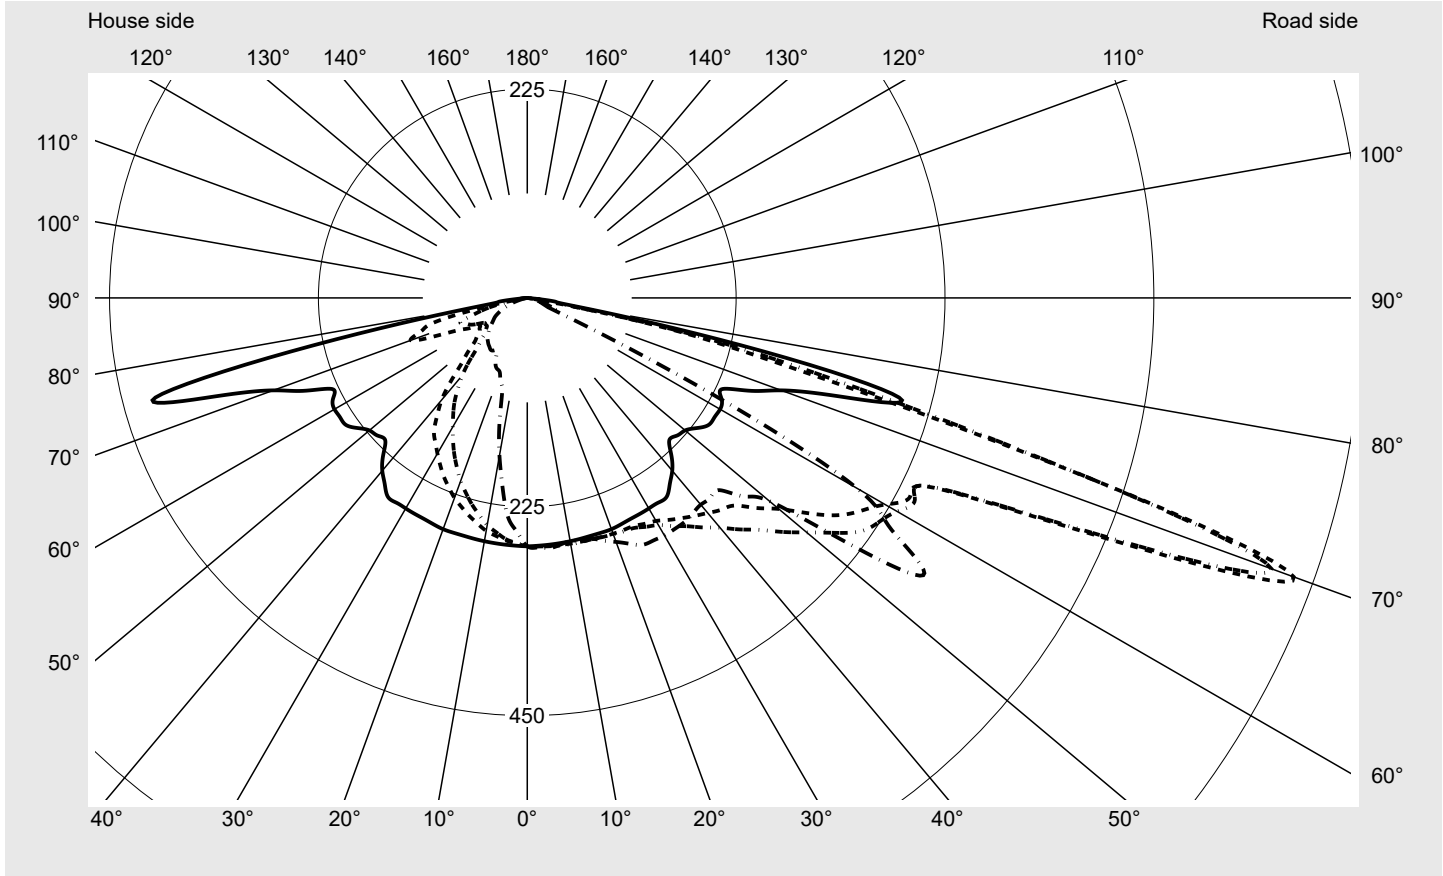

Photometric test report

Family Streetlight 31 micro toolless	Order number: 5XH5U31T08DA EAN: 4069025103499	LP number 59536_876
	Version post-top or side-entry mounting, Smart Interface up/down Optic asymmetric, extremely wide distribution (P0.8a) Cover toughened safety glass Lamps LED 3000 K CRI ≥ 70 Controlgear ECG SITECO - Smart Interface Rated values Net luminous flux = 4980 lm Power consumption = 37.7 W Luminous efficacy = 132.1 lm/W	serial documentation 18.04.2024

Luminous intensity in cd/klm C180-0 C195-15 C200-20 C270-90 **Imax: 879 cd/klm**

Luminaire output ratios	
Eta	100.0%
Eta 0° - 90°	100.0%
Eta 90° - 180°	0.0%
Measurement conditions	
DIN EN 13032 and DIN 5032	

Luminous intensity class acc. to EN13201-2	
Class:	G3
Imax 70°	878.7
Imax 80°	57.3
Imax 90°	0.0
Imax >90°	0.0
Imax >95°	0.0

Photometric test report

Family Streetlight 31 micro toolless	Order number: 5XH5U31T08DA EAN: 4069025103499	LP number 59536_876
--	--	--------------------------------------

Envelope curve in cd/klm **KMK 70°** **KMK 67.5°** **KMK 65°** **KMK 62.5°** **siteco**

Photometric test report

Family Streetlight 31 micro toolless	Order number: 5XH5U31T08DA EAN: 4069025103499	LP number 59536_876
Table of values for luminous intensities		Maximum luminous intensity
siteco		