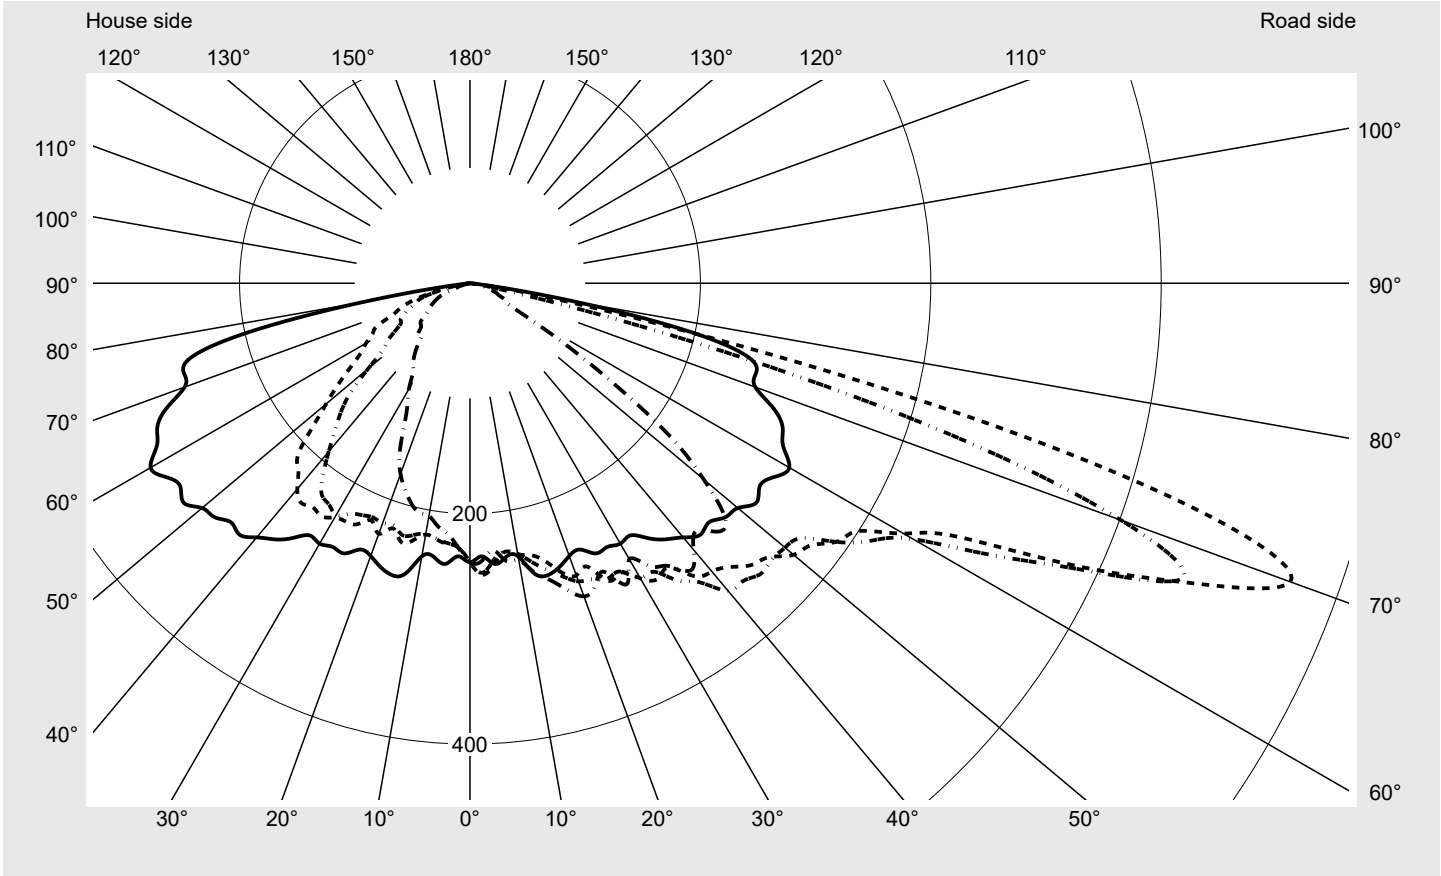

Photometric test report

Family Streetlight 31 micro toolless	Order number: 5XH5D35M08CA EAN: 4069025103239	LP number 59076_2470
	Version post-top or side-entry mounting, NEMA 7 pin (DALI) + Zhaga down Optic asymmetric, wide distribution (ST1.0a) Cover toughened safety glass Lamps LED 3000 K CRI ≥ 70 Controlgear ECG SITECO - Smart Interface Rated values Net luminous flux = 1440 lm Power consumption = 10.2 W Luminous efficacy = 141.2 lm/W	serial documentation 18.04.2024

Luminous intensity in cd/klm C180-0 C205-25 C210-30 C270-90 **Imax: 758 cd/klm**

Luminaire output ratios	
Eta	100.0%
Eta 0° - 90°	100.0%
Eta 90° - 180°	0.0%
Measurement conditions	
DIN EN 13032 and DIN 5032	

Luminous intensity class acc. to EN13201-2	
Class:	G3
Imax 70°	757.8
Imax 80°	95.1
Imax 90°	0.0
Imax >90°	0.0
Imax >95°	0.0

Photometric test report

Family Streetlight 31 micro toolless	Order number: 5XH5D35M08CA EAN: 4069025103239	LP number 59076_2470
--	--	---------------------------------------

Envelope curve in cd/klm **KMK 70°** **KMK 67.5°** **KMK 65°** **KMK 62.5°** **siteco**

Photometric test report

Family Streetlight 31 micro toolless	Order number: 5XH5D35M08CA EAN: 4069025103239	LP number 59076_2470
Table of values for luminous intensities		Maximum luminous intensity
		siteco