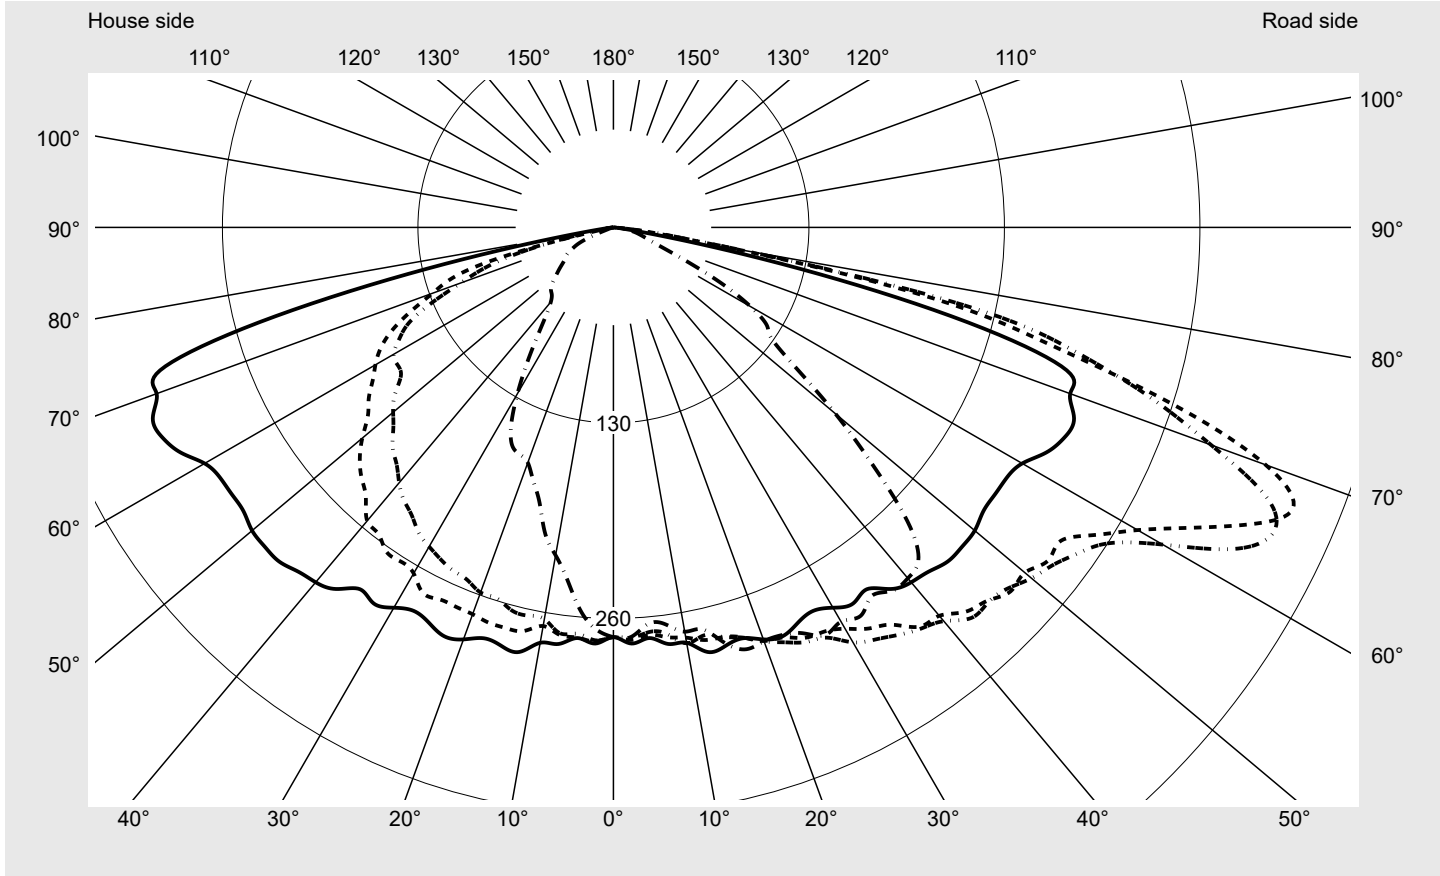

Photometric test report

Family Streetlight 31 mini toolless	Order number: 5XH6D3AT08JA EAN: 4069025104328	LP number 59078_637
	Version post-top or side-entry mounting, Smart Interface up/down Optic asymmetric, wide distribution (ST1.0a G) Cover toughened safety glass Lamps LED 3000 K CRI ≥ 70 Controlgear ECG SITECO - Smart Interface Rated values Net luminous flux = 12270 lm Power consumption = 82.5 W Luminous efficacy = 148.7 lm/W	serial documentation 11.04.2024

Luminous intensity in cd/klm C180-0 C195-15 C200-20 C270-90 **Imax: 489 cd/klm**

Luminaire output ratios	
Eta	100.0%
Eta 0° - 90°	100.0%
Eta 90° - 180°	0.0%

Luminous intensity class acc. to EN13201-2	
Class:	G4
Imax 70°	461.5
Imax 80°	96.1
Imax 90°	0.0
Imax >90°	0.0
Imax >95°	0.0

Envelope curve in cd/klm

KMK 67.5°
KMK 65°
KMK 62.5°
KMK 60°

siteco

Photometric test report

Family Streetlight 31 mini toolless	Order number: 5XH6D3AT08JA EAN: 4069025104328	LP number 59078_637
Table of values for luminous intensities		Maximum luminous intensity