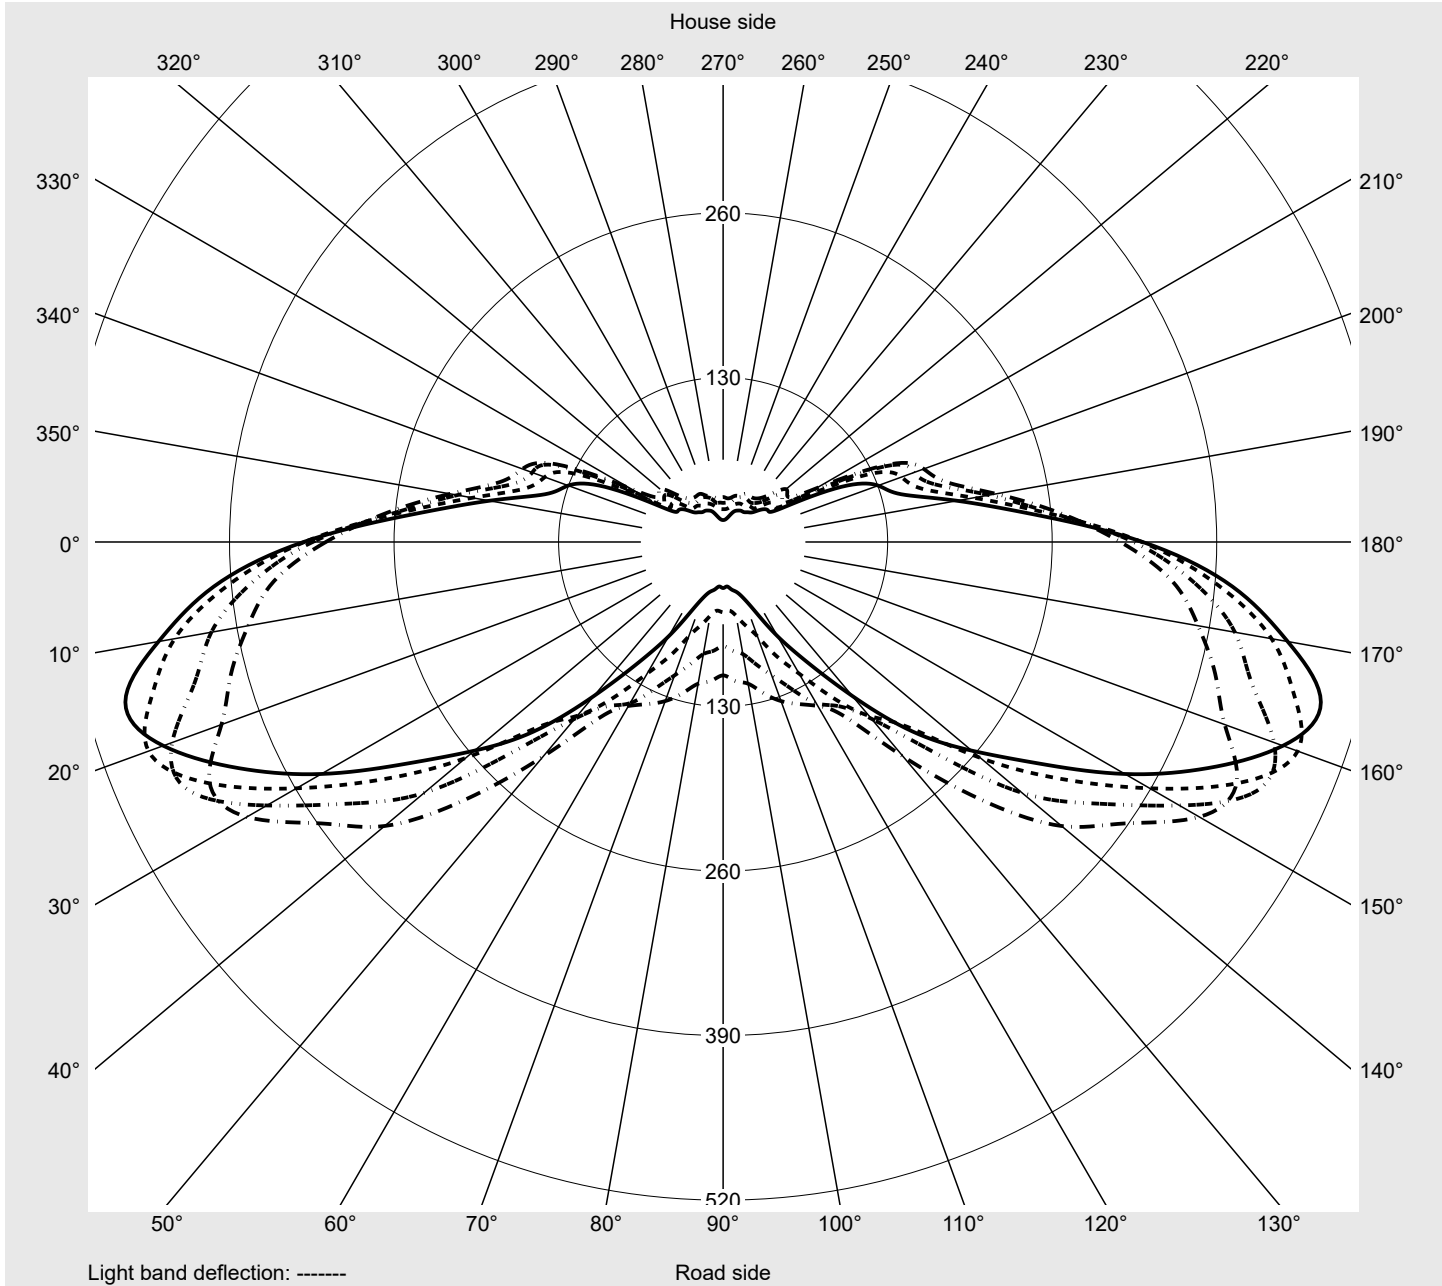

Photometric test report

Family Streetlight 31 mini toolless	Order number: 5XH6D3AT08JA EAN: 4069025104328	LP number 59078_637
	Version post-top or side-entry mounting, Smart Interface up/down Optic asymmetric, wide distribution (ST1.0a G) Cover toughened safety glass Lamps LED 3000 K CRI ≥ 70 Controlgear ECG SITECO - Smart Interface Rated values Net luminous flux = 12270 lm Power consumption = 82.5 W Luminous efficacy = 148.7 lm/W	serial documentation 11.04.2024

Luminous intensity in cd/klm C180-0 C195-15 C200-20 C270-90 **Imax: 489 cd/klm**

Luminaire output ratios	
Eta	100.0%
Eta 0° - 90°	100.0%
Eta 90° - 180°	0.0%

Luminous intensity class acc. to EN13201-2	
Class:	G4
Imax 70°	461.5
Imax 80°	96.1
Imax 90°	0.0
Imax >90°	0.0
Imax >95°	0.0

Measurement conditions
DIN EN 13032 and DIN 5032

Photometric test report

Family Streetlight 31 mini toolless	Order number: 5XH6D3AT08JA EAN: 4069025104328	LP number 59078_637
--	--	--------------------------------------

Envelope curve in cd/klm

KMK 67.5°
KMK 65°
KMK 62.5°
KMK 60°

siteco

Photometric test report

Family Streetlight 31 mini toolless	Order number: 5XH6D3AT08JA EAN: 4069025104328	LP number 59078_637
Table of values for luminous intensities		Maximum luminous intensity