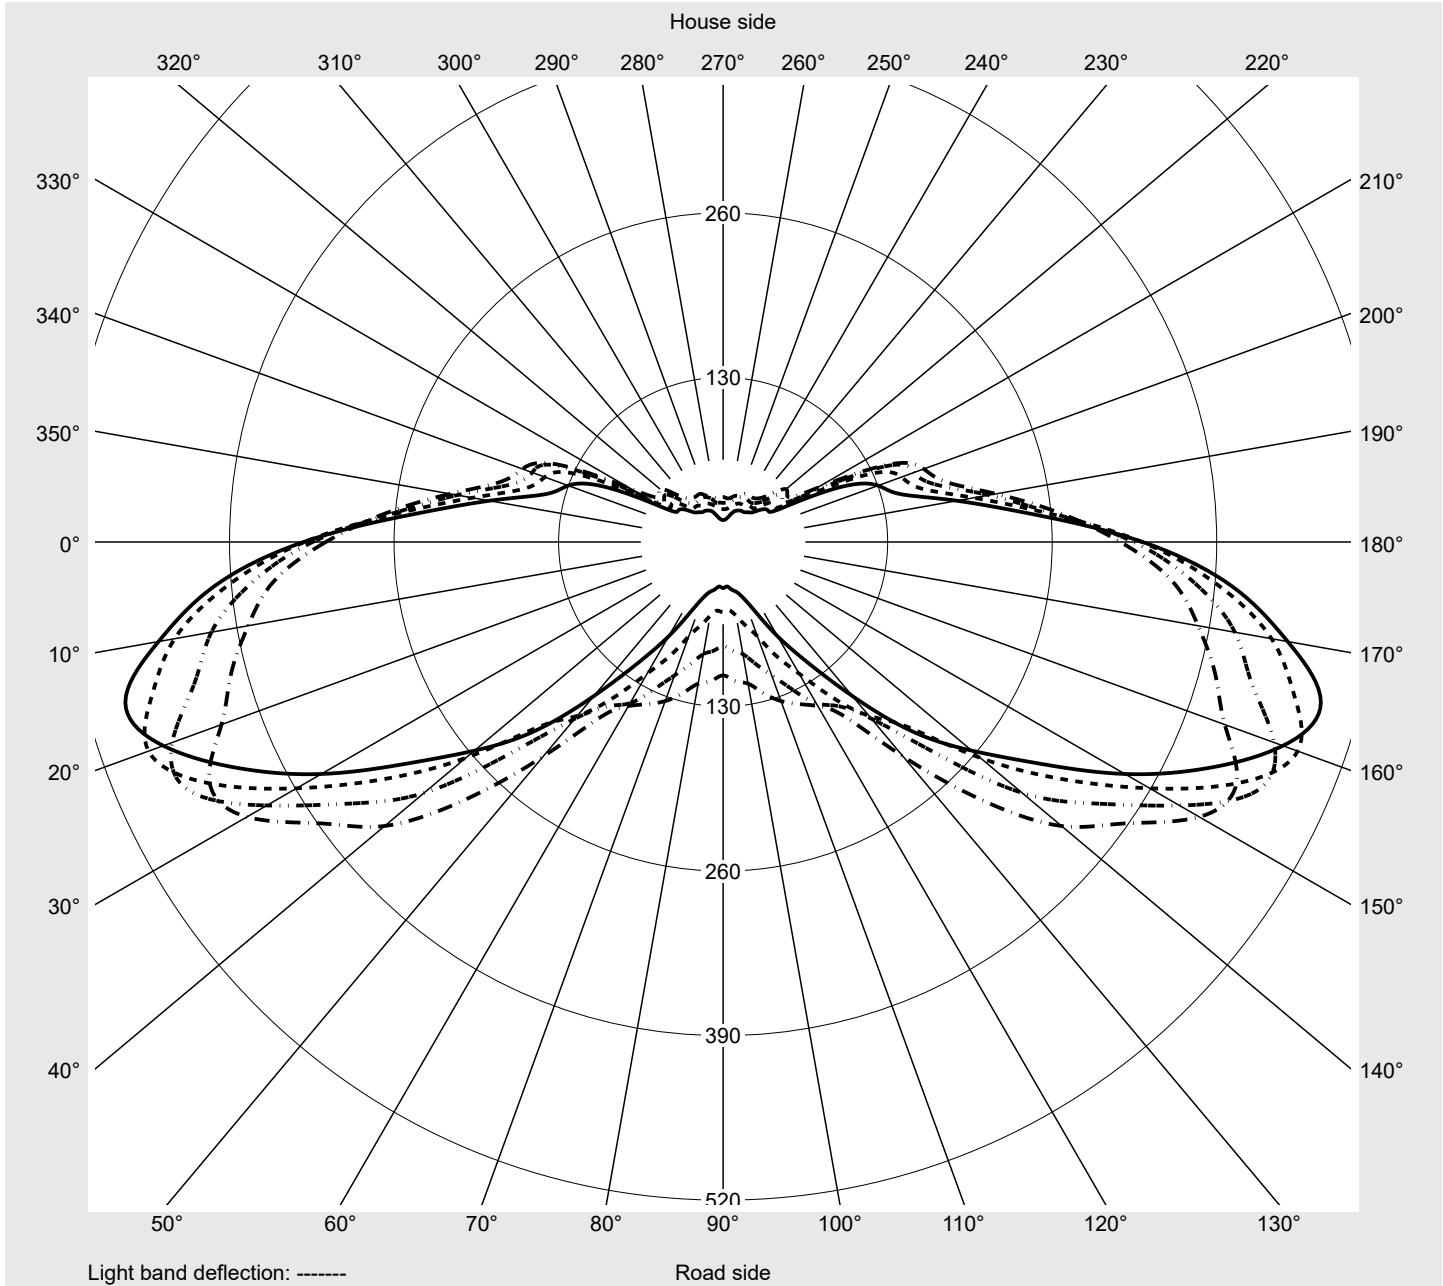

Photometric test report

Family Streetlight 31 mini toolless	Order number: 5XH6D3AR08JA EAN: 4069025104250	LP number 59078_617
	Version post-top or side-entry mounting, Smart Interface down Optic asymmetric, wide distribution (ST1.0a G) Cover toughened safety glass Lamps LED 3000 K CRI ≥ 70 Controlgear ECG SITECO - Smart Interface Rated values Net luminous flux = 12270 lm Power consumption = 82.5 W Luminous efficacy = 148.7 lm/W	serial documentation 11.04.2024

Luminous intensity in cd/klm C180-0 C195-15 C200-20 C270-90 **Imax: 489 cd/klm**

Luminaire output ratios	
Eta	100.0%
Eta 0° - 90°	100.0%
Eta 90° - 180°	0.0%

Luminous intensity class acc. to EN13201-2	
Class:	G4
Imax 70°	461.5
Imax 80°	96.1
Imax 90°	0.0
Imax >90°	0.0
Imax >95°	0.0

Measurement conditions
DIN EN 13032 and DIN 5032

Photometric test report

Family Streetlight 31 mini toolless	Order number: 5XH6D3AR08JA EAN: 4069025104250	LP number 59078_617
--	--	--------------------------------------

Envelope curve in cd/klm **KMK 67.5°** **KMK 65°** **KMK 62.5°** **KMK 60°**

Photometric test report

Family Streetlight 31 mini toolless	Order number: 5XH6D3AR08JA EAN: 4069025104250	LP number 59078_617
---	--	-------------------------------