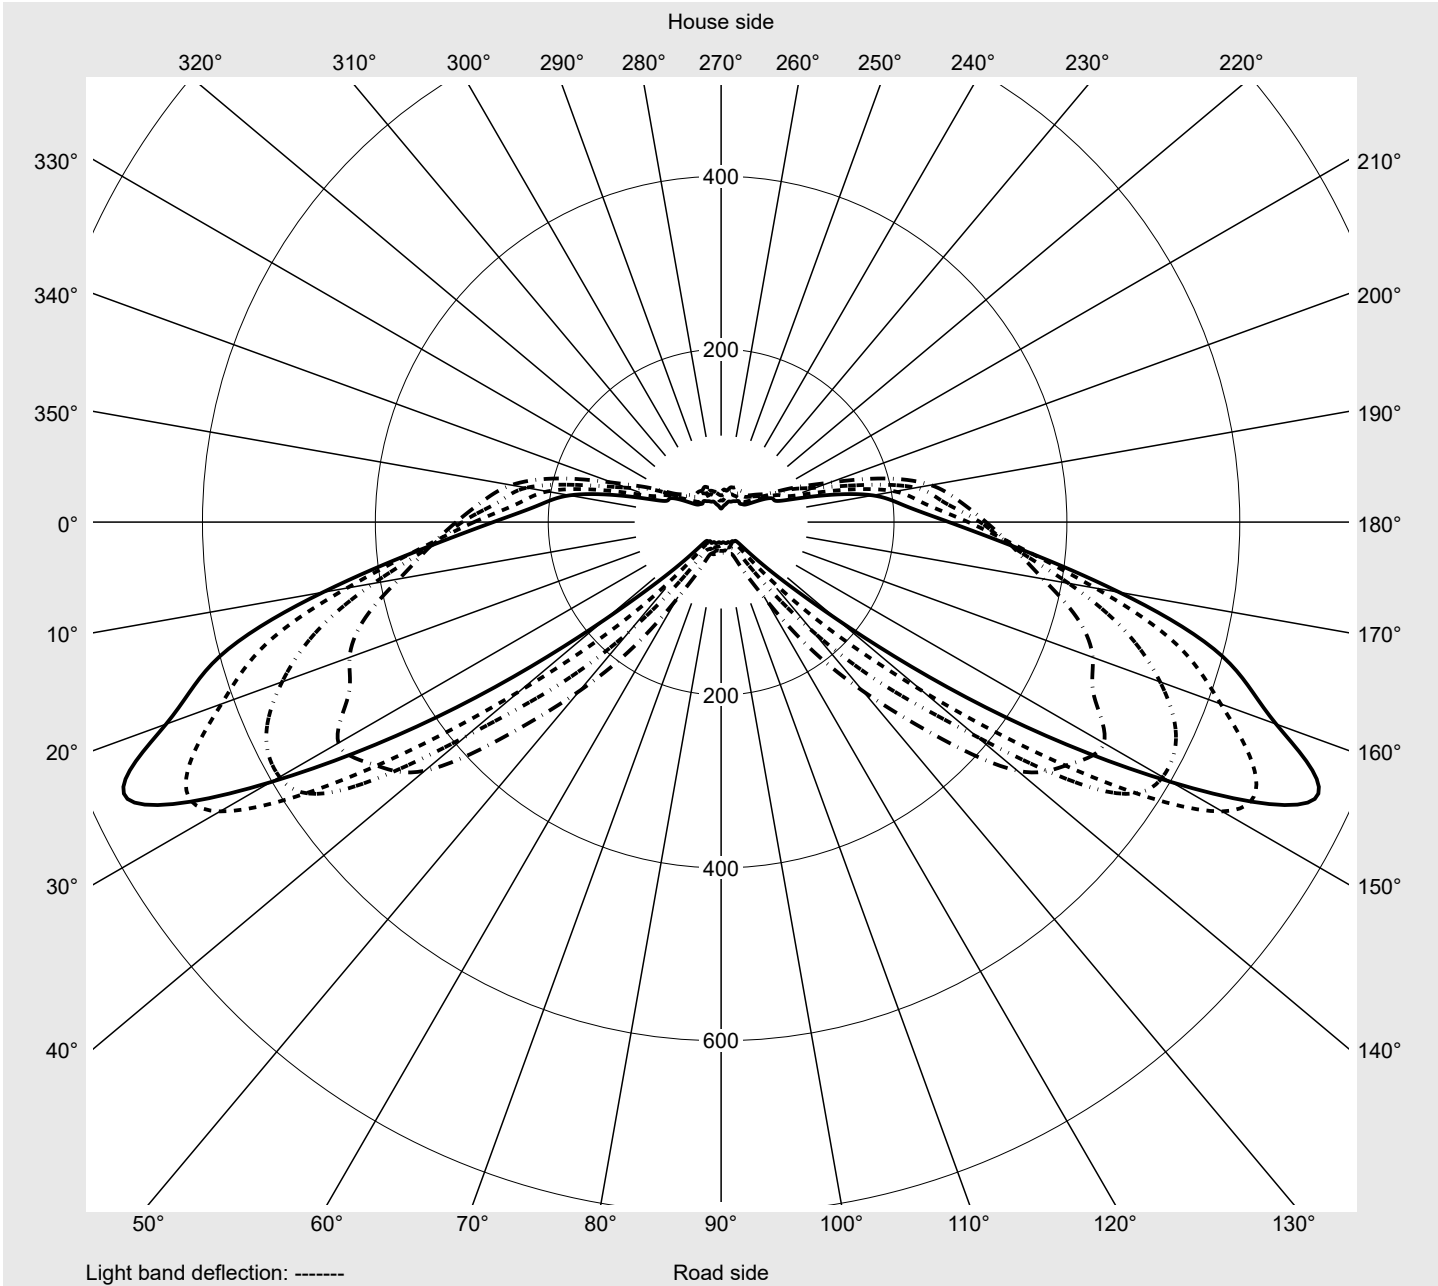

Photometric test report

| | | |
|----------------------------------------------------------------------------------|-----------------------------------------------------------------------------------------------------------------|--------------------------------------------------|
| Family Streetlight 31 mini toolless | Order number: 5XH6D35N08HA EAN: 4069025104076 | LP number 59076_2228 |
|  | Version post-top or side-entry mounting, NEMA 7 pin (DALI) | serial documentation 11.04.2024 |
| | Optic asymmetric, wide distribution (ST1.0a) | |
| | Cover toughened safety glass | |
| | Lamps LED 3000 K CRI ≥ 70 | |
| | Controlgear ECG SITECO | |
| | Rated values Net luminous flux = 9240 lm Power consumption = 68.3 W Luminous efficacy = 135.3 lm/W | |

Luminous intensity in cd/klm C180-0 C205-25 C210-30 C270-90 **Imax: 758 cd/klm**

Luminaire output ratios

| | |
|----------------|--------|
| Eta | 100.0% |
| Eta 0° - 90° | 100.0% |
| Eta 90° - 180° | 0.0% |

Luminous intensity class acc. to EN13201-2

| | |
|-----------|-------|
| Class: | G3 |
| Imax 70° | 757.8 |
| Imax 80° | 95.1 |
| Imax 90° | 0.0 |
| Imax >90° | 0.0 |
| Imax >95° | 0.0 |

Measurement conditions

Envelope curve in cd/klm **KMK 70°** **KMK 67.5°** **KMK 65°** **KMK 62.5°** **siteco**

Photometric test report

| | | |
|-------------------------------------------------|----------------------------------------------------------------|-----------------------------------|
| Family Streetlight 31 mini toolless | Order number: 5XH6D35N08HA EAN: 4069025104076 | LP number 59076_2228 |
| Table of values for luminous intensities | | Maximum luminous intensity |
| | | siteco |