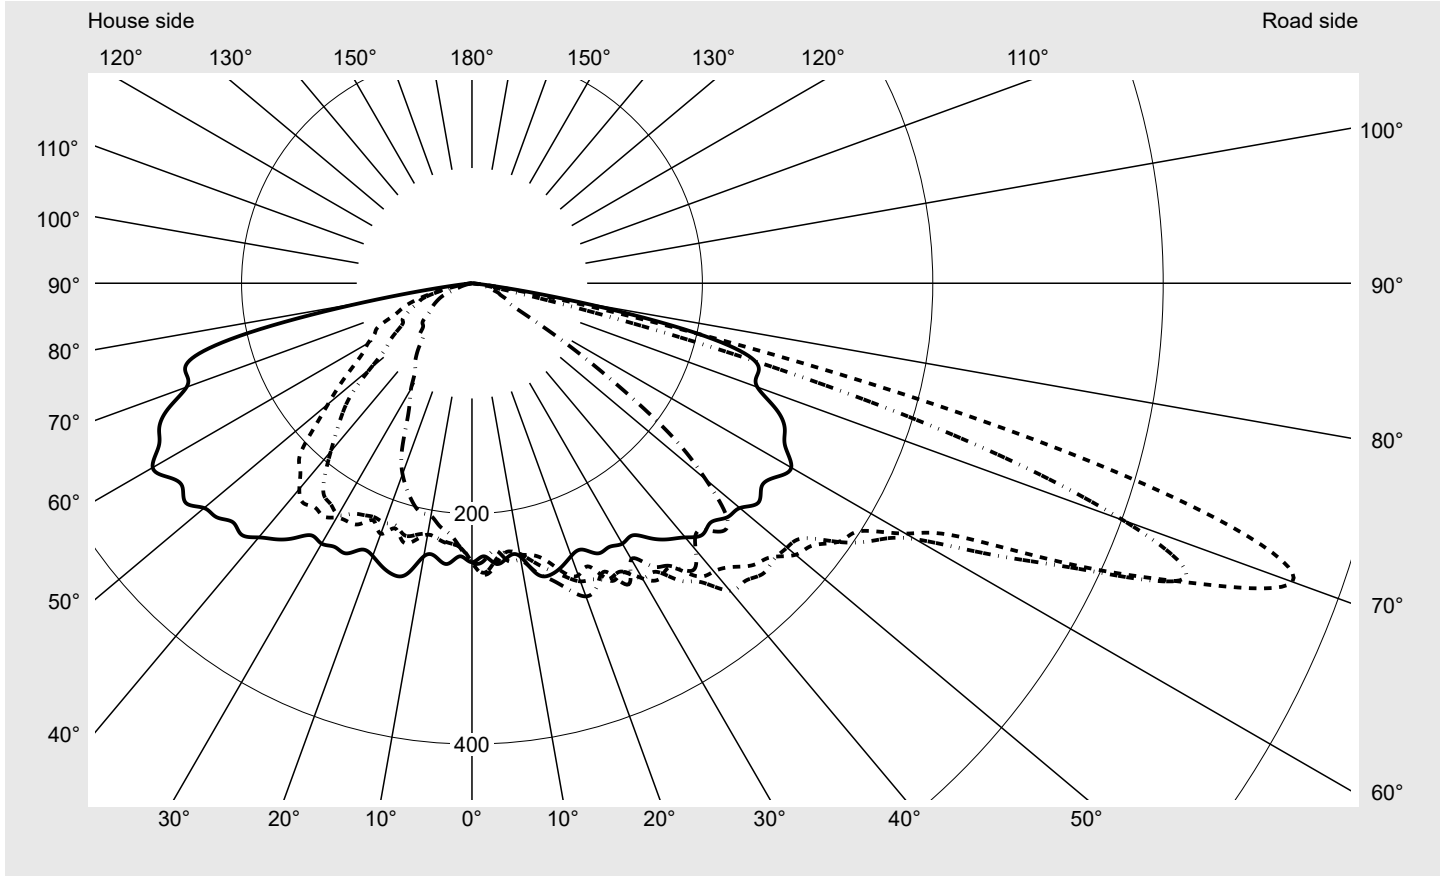

Photometric test report

| | | |
|----------------------------------------------------------------------------------|-----------------------------------------------------------------------------------------------------------------|--------------------------------------------------|
| Family Streetlight 31 mini toolless | Order number: 5XH6D35N08HA EAN: 4069025104076 | LP number 59076_2228 |
|  | Version post-top or side-entry mounting, NEMA 7 pin (DALI) | serial documentation 11.04.2024 |
| | Optic asymmetric, wide distribution (ST1.0a) | |
| | Cover toughened safety glass | |
| | Lamps LED 3000 K CRI ≥ 70 | |
| | Controlgear ECG SITECO | |
| | Rated values Net luminous flux = 9240 lm Power consumption = 68.3 W Luminous efficacy = 135.3 lm/W | |

Luminous intensity in cd/klm C180-0 C205-25 C210-30 C270-90 **Imax: 758 cd/klm**

Luminaire output ratios

| | |
|----------------|--------|
| Eta | 100.0% |
| Eta 0° - 90° | 100.0% |
| Eta 90° - 180° | 0.0% |