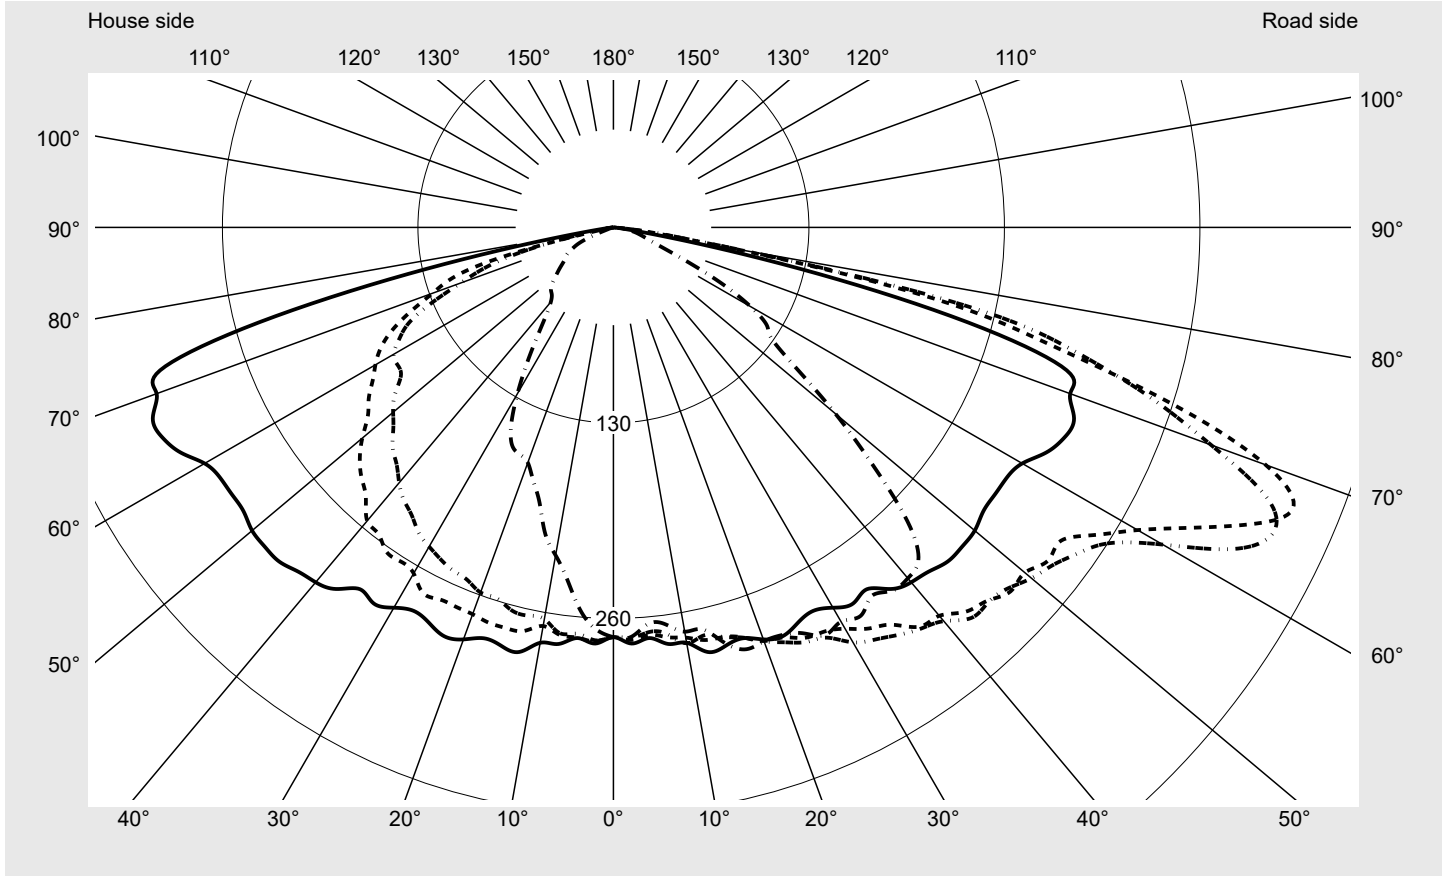

Photometric test report

Family Streetlight 31 mini toolless	Order number: 5XH6D31T08JA EAN: 4069025103925	LP number 59078_632
	Version post-top or side-entry mounting, Smart Interface up/down Optic asymmetric, wide distribution (ST1.0a G) Cover toughened safety glass Lamps LED 3000 K CRI ≥ 70 Controlgear ECG SITECO - Smart Interface Rated values Net luminous flux = 12270 lm Power consumption = 82.5 W Luminous efficacy = 148.7 lm/W	serial documentation 11.04.2024

Luminous intensity in cd/klm C180-0 C195-15 C200-20 C270-90 **Imax: 489 cd/klm**

Luminaire output ratios	
Eta	100.0%
Eta 0° - 90°	100.0%
Eta 90° - 180°	0.0%

Luminous intensity class acc. to EN13201-2	
Class:	G4
Imax 70°	461.5
Imax 80°	96.1
Imax 90°	0.0
Imax >90°	0.0
Imax >95°	0.0

Envelope curve in cd/klm **KMK 67.5°** **KMK 65°** **KMK 62.5°** **KMK 60°** **siteco**

Photometric test report

Family Streetlight 31 mini toolless	Order number: 5XH6D31T08JA EAN: 4069025103925	LP number 59078_632
Table of values for luminous intensities		Maximum luminous intensity