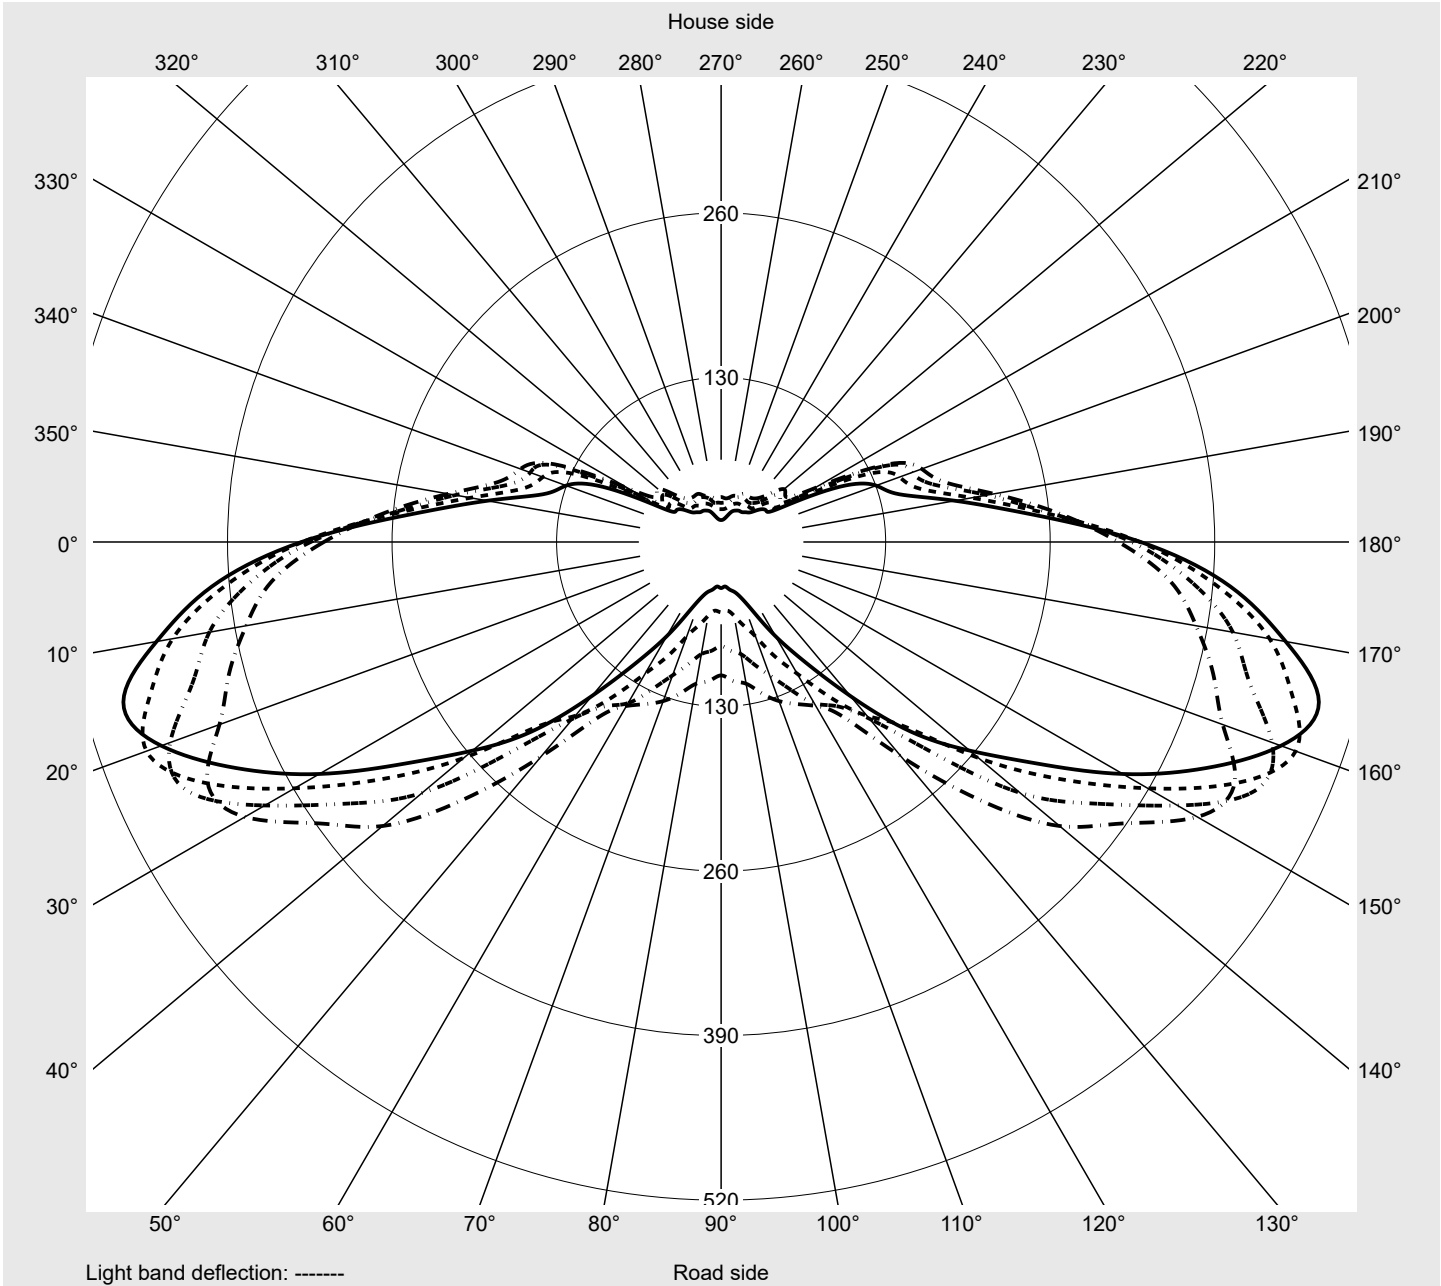

Photometric test report

Family Streetlight 31 mini toolless	Order number: 5XH6D31S08JA EAN: 4069025103895	LP number 59078_622
	Version post-top or side-entry mounting, Smart Interface up Optic asymmetric, wide distribution (ST1.0a G) Cover toughened safety glass Lamps LED 3000 K CRI ≥ 70 Controlgear ECG SITECO - Smart Interface Rated values Net luminous flux = 12270 lm Power consumption = 82.5 W Luminous efficacy = 148.7 lm/W	serial documentation 11.04.2024

Luminous intensity in cd/klm C180-0 C195-15 C200-20 C270-90 **Imax: 489 cd/klm**

Luminaire output ratios	
Eta	100.0%
Eta 0° - 90°	100.0%
Eta 90° - 180°	0.0%

Luminous intensity class acc. to EN13201-2	
Class:	G4
Imax 70°	461.5
Imax 80°	96.1
Imax 90°	0.0
Imax >90°	0.0
Imax >95°	0.0

Measurement conditions
DIN EN 13032 and DIN 5032

Photometric test report

Family Streetlight 31 mini toolless	Order number: 5XH6D31S08JA EAN: 4069025103895	LP number 59078_622
---	--	-------------------------------

Envelope curve in cd/klm **KMK 67.5°** **KMK 65°** **KMK 62.5°** **KMK 60°** **siteco**

Photometric test report

Family Streetlight 31 mini toolless	Order number: 5XH6D31S08JA EAN: 4069025103895	LP number 59078_622
Table of values for luminous intensities		Maximum luminous intensity