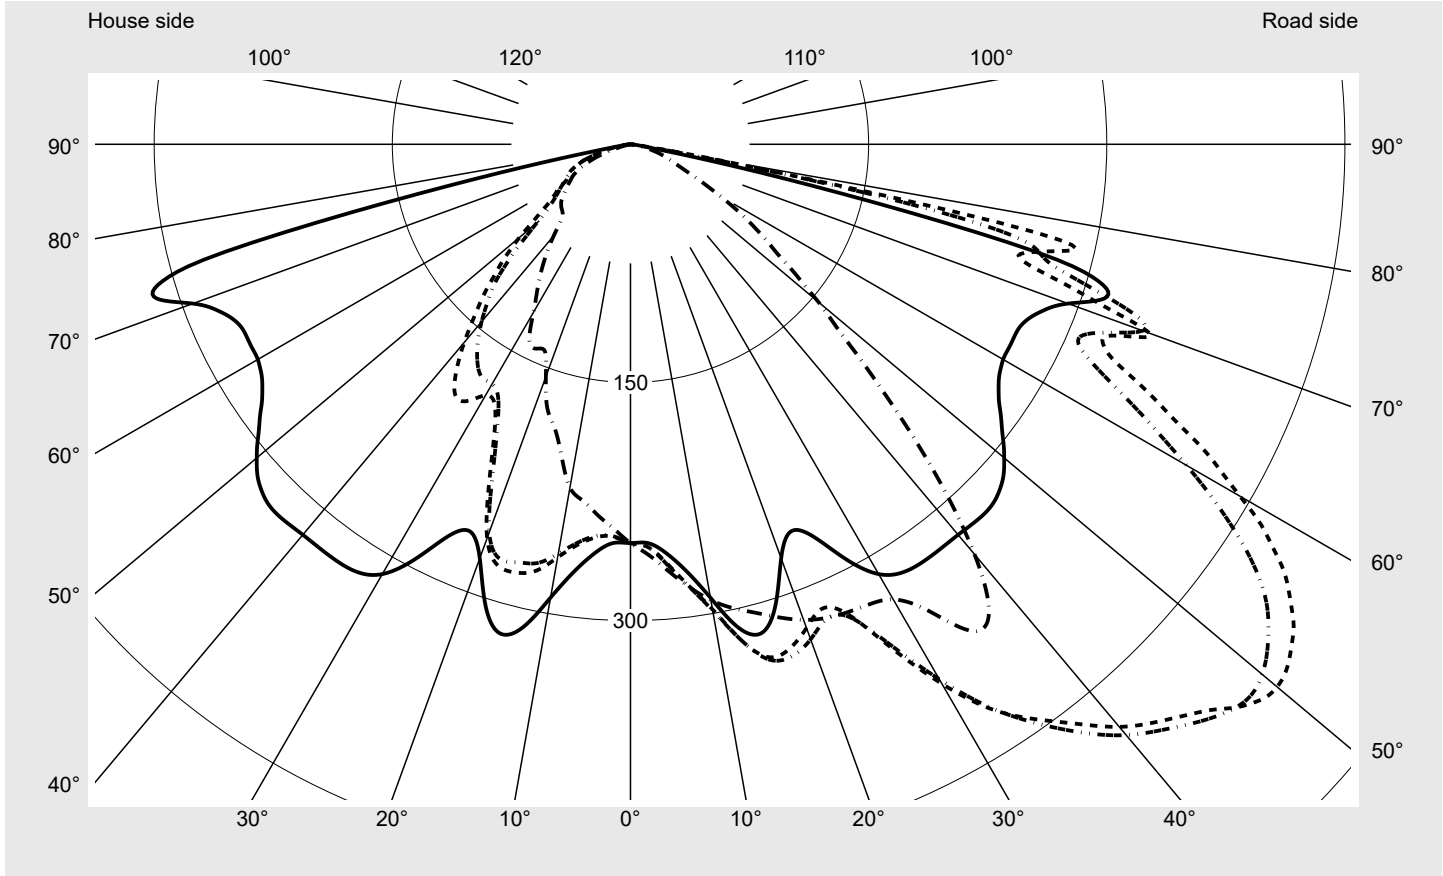

Photometric test report

Family Streetlight 31 mini toolless	Order number: 5XH6B31T08JA EAN: 4069025103581	LP number 59074_563
	Version post-top or side-entry mounting, Smart Interface up/down Optic asymmetric, wide distribution (ST0.5a G) Cover toughened safety glass Lamps LED 3000 K CRI ≥ 70 Controlgear ECG SITECO - Smart Interface Rated values Net luminous flux = 12270 lm Power consumption = 82.5 W Luminous efficacy = 148.7 lm/W	serial documentation 11.04.2024

Luminous intensity in cd/klm C180-0 C210-30 C212,5-32,5 C270-90 **Imax: 532 cd/klm**

Luminaire output ratios	
Eta	100.0%
Eta 0° - 90°	100.0%
Eta 90° - 180°	0.0%
Measurement conditions	
DIN EN 13032 and DIN 5032	