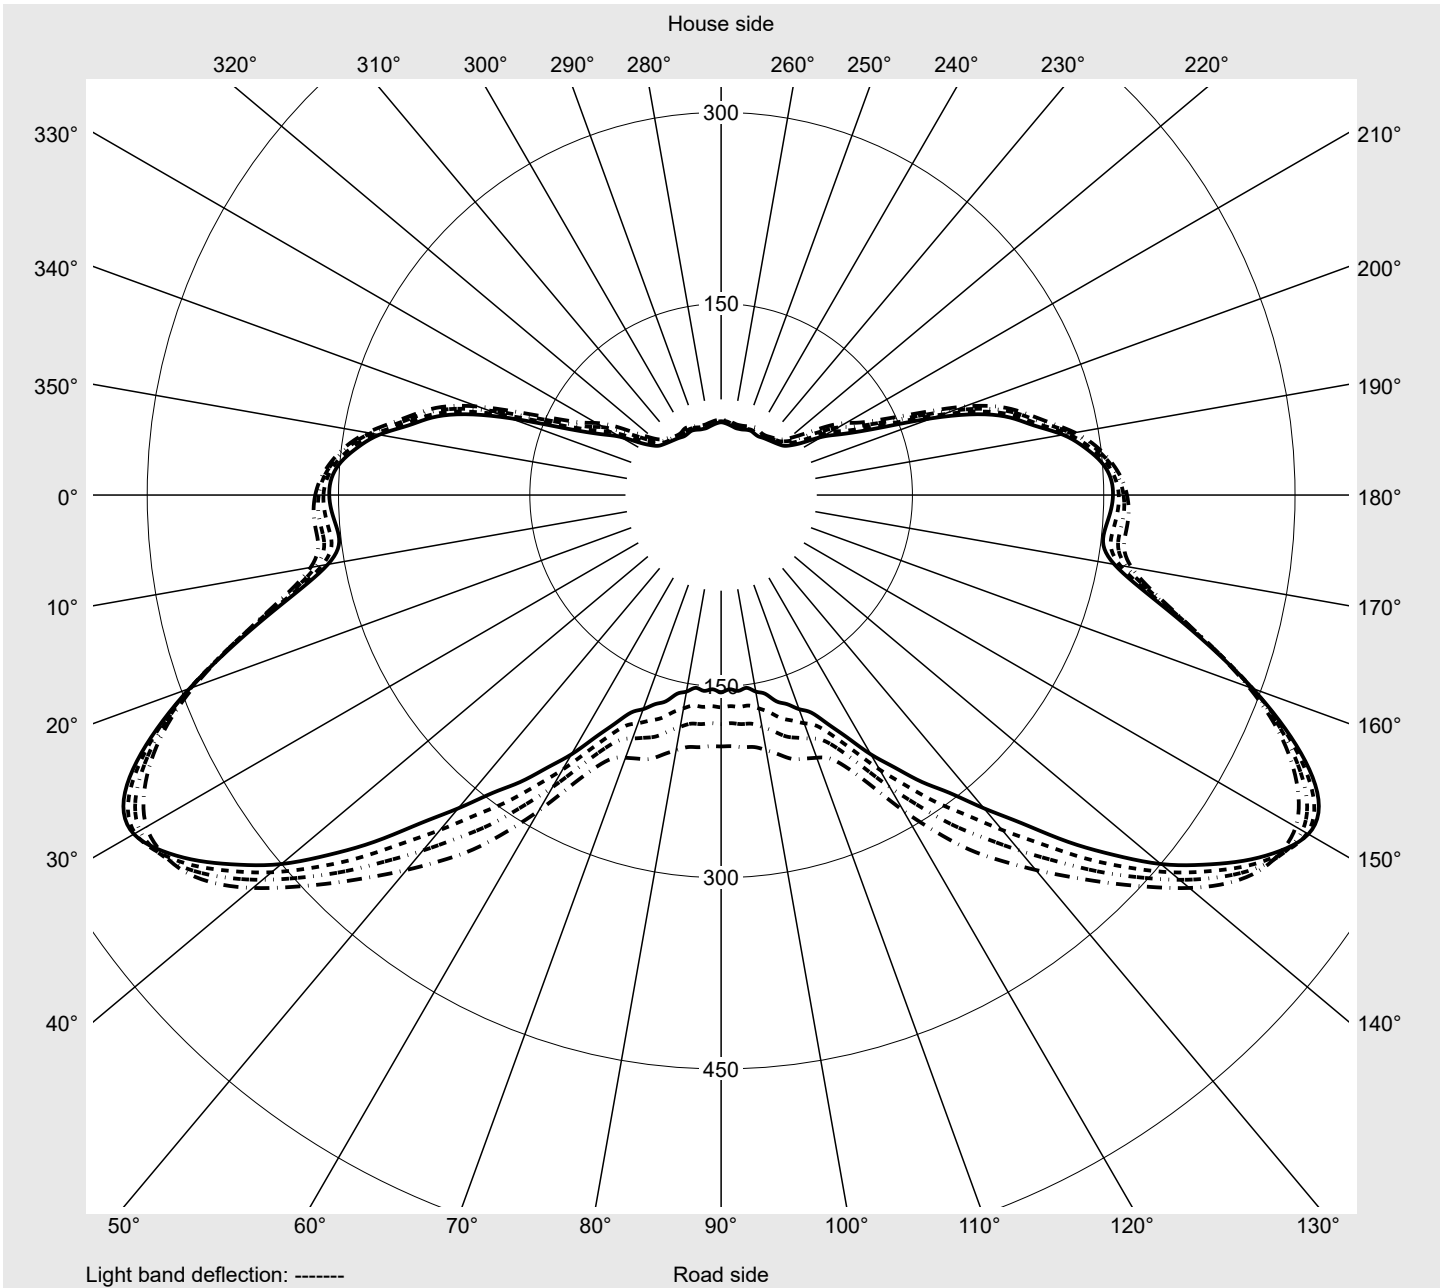

Photometric test report

Family Streetlight 31 mini toolless	Order number: 5XH6B31T08JA EAN: 4069025103581	LP number 59074_563
	Version post-top or side-entry mounting, Smart Interface up/down Optic asymmetric, wide distribution (ST0.5a G) Cover toughened safety glass Lamps LED 3000 K CRI ≥ 70 Controlgear ECG SITECO - Smart Interface Rated values Net luminous flux = 12270 lm Power consumption = 82.5 W Luminous efficacy = 148.7 lm/W	serial documentation 11.04.2024

Luminous intensity in cd/klm C180-0 C210-30 C212,5-32,5 C270-90 **Imax: 532 cd/klm**

Luminaire output ratios	
Eta	100.0%
Eta 0° - 90°	100.0%
Eta 90° - 180°	0.0%
Measurement conditions	
DIN EN 13032 and DIN 5032	

Luminous intensity class acc. to EN13201-2	
Class:	G4
Imax 70°	466.0
Imax 80°	84.5
Imax 90°	0.0
Imax >90°	0.0
Imax >95°	0.0

Photometric test report

Family Streetlight 31 mini toolless	Order number: 5XH6B31T08JA EAN: 4069025103581	LP number 59074_563
---	--	--------------------------------------

Envelope curve in cd/klm **KMK 50°** **KMK 49°** **KMK 48°** **KMK 47°** **siteco**

Photometric test report

Family Streetlight 31 mini toolless	Order number: 5XH6B31T08JA EAN: 4069025103581	LP number 59074_563
Table of values for luminous intensities		Maximum luminous intensity
		siteco