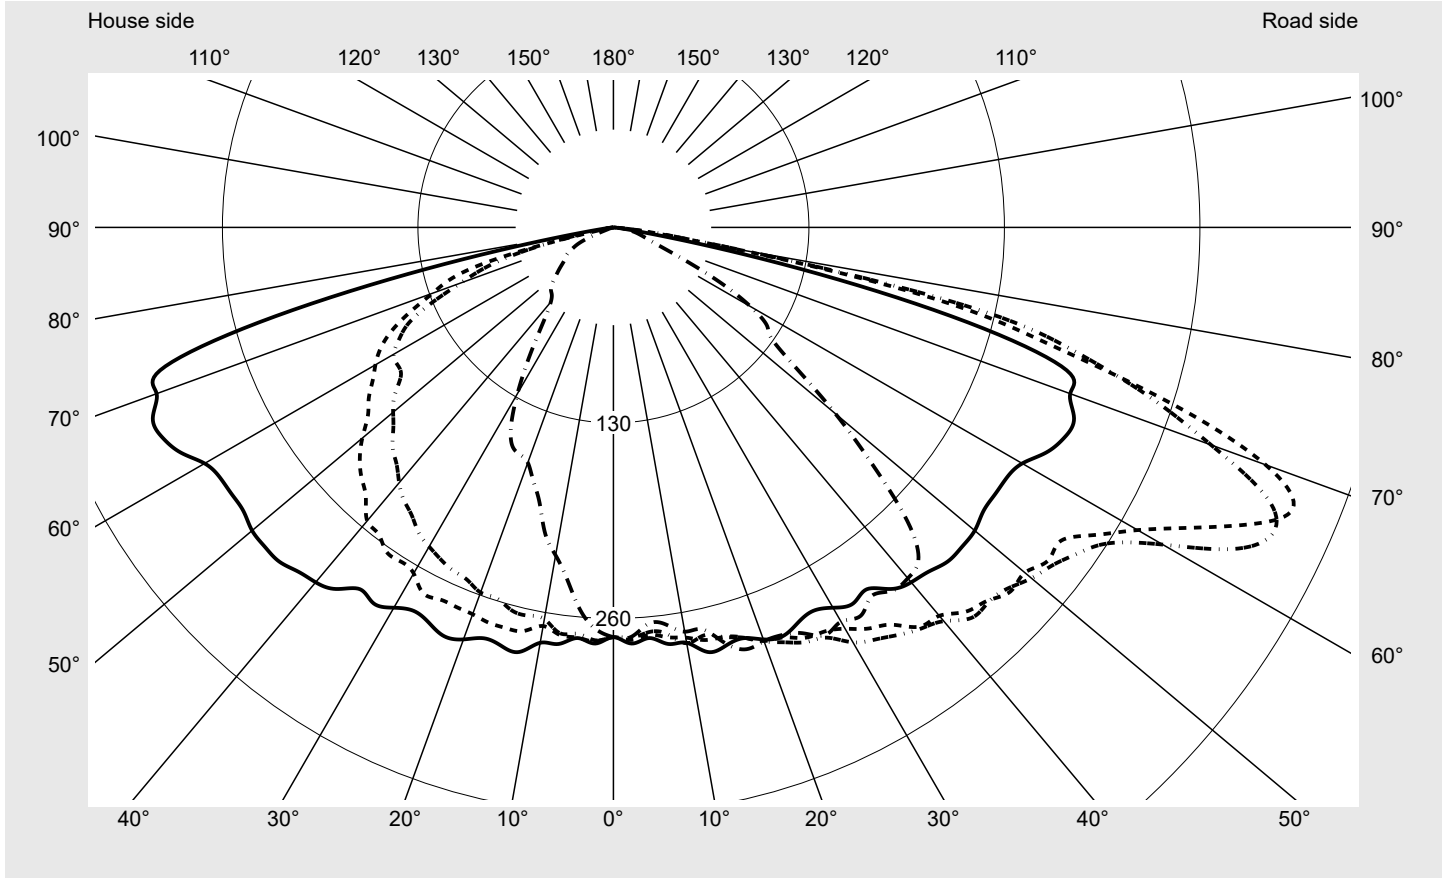

Photometric test report

Family Streetlight 31 mini	Order number: 5XH2D71B08JA EAN: 4069025102478	LP number 59078_574
	Version post-top or side-entry mounting Optic asymmetric, wide distribution (ST1.0a G) Cover toughened safety glass Lamps LED 2200 K CRI ≥ 70 Controlgear ECG SITECO Rated values Net luminous flux = 10010 lm Power consumption = 81.1 W Luminous efficacy = 123.4 lm/W	serial documentation 10.04.2024

Luminous intensity in cd/klm C180-0 C195-15 C200-20 C270-90 **Imax: 489 cd/klm**

Luminaire output ratios	
Eta	100.0%
Eta 0° - 90°	100.0%
Eta 90° - 180°	0.0%

Luminous intensity class acc. to EN13201-2	
Class:	G4
Imax 70°	461.5
Imax 80°	96.1
Imax 90°	0.0
Imax >90°	0.0
Imax >95°	0.0

Envelope curve in cd/klm **KMK 67.5°** **KMK 65°** **KMK 62.5°** **KMK 60°** **siteco**

Photometric test report

Family Streetlight 31 mini	Order number: 5XH2D71B08JA EAN: 4069025102478	LP number 59078_574
Table of values for luminous intensities		Maximum luminous intensity
		siteco