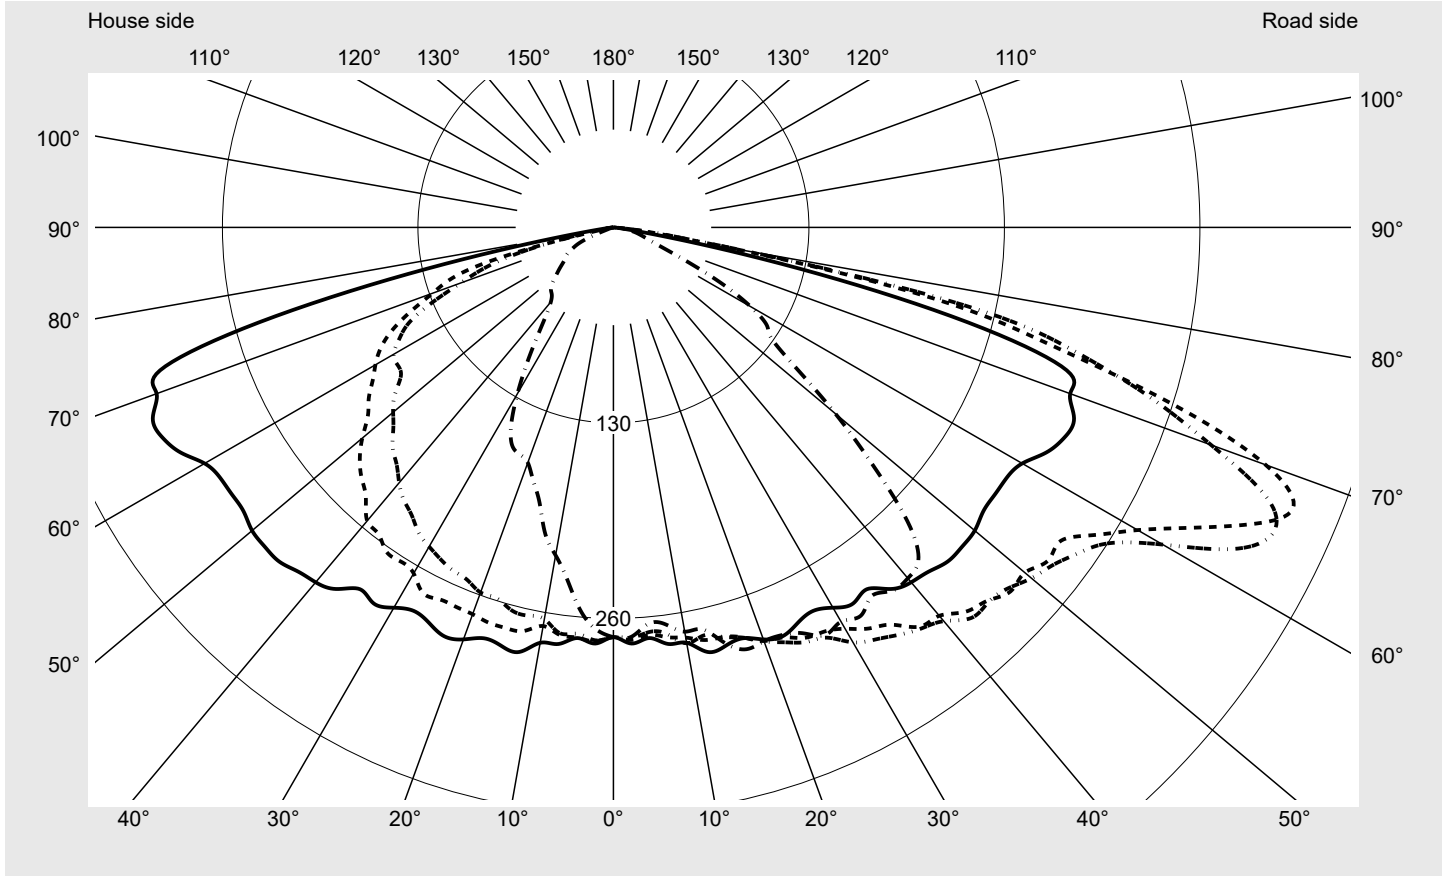

Photometric test report

| | | |
|---|---|--|
| Family Streetlight 31 mini | Order number: 5XH2D3AS08JA EAN: 4069025102324 | LP number 59078_579 |
| | Version post-top or side-entry mounting, Smart Interface up Optic asymmetric, wide distribution (ST1.0a G) Cover toughened safety glass Lamps LED 3000 K CRI ≥ 70 Controlgear ECG SITECO - Smart Interface Rated values Net luminous flux = 12270 lm Power consumption = 82.5 W Luminous efficacy = 148.7 lm/W | serial documentation 10.04.2024 |

Luminous intensity in cd/klm C180-0 C195-15 C200-20 C270-90 **Imax: 489 cd/klm**

| Luminaire output ratios | |
|-------------------------|--------|
| Eta | 100.0% |
| Eta 0° - 90° | 100.0% |
| Eta 90° - 180° | 0.0% |

Envelope curve in cd/klm **KMK 67.5°** **KMK 65°** **KMK 62.5°** **KMK 60°** **siteco**

Photometric test report

| | | |
|---|--|-----------------------------------|
| Family Streetlight 31 mini | Order number: 5XH2D3AS08JA EAN: 4069025102324 | LP number 59078_579 |
| Table of values for luminous intensities | | Maximum luminous intensity |
| | | siteco |