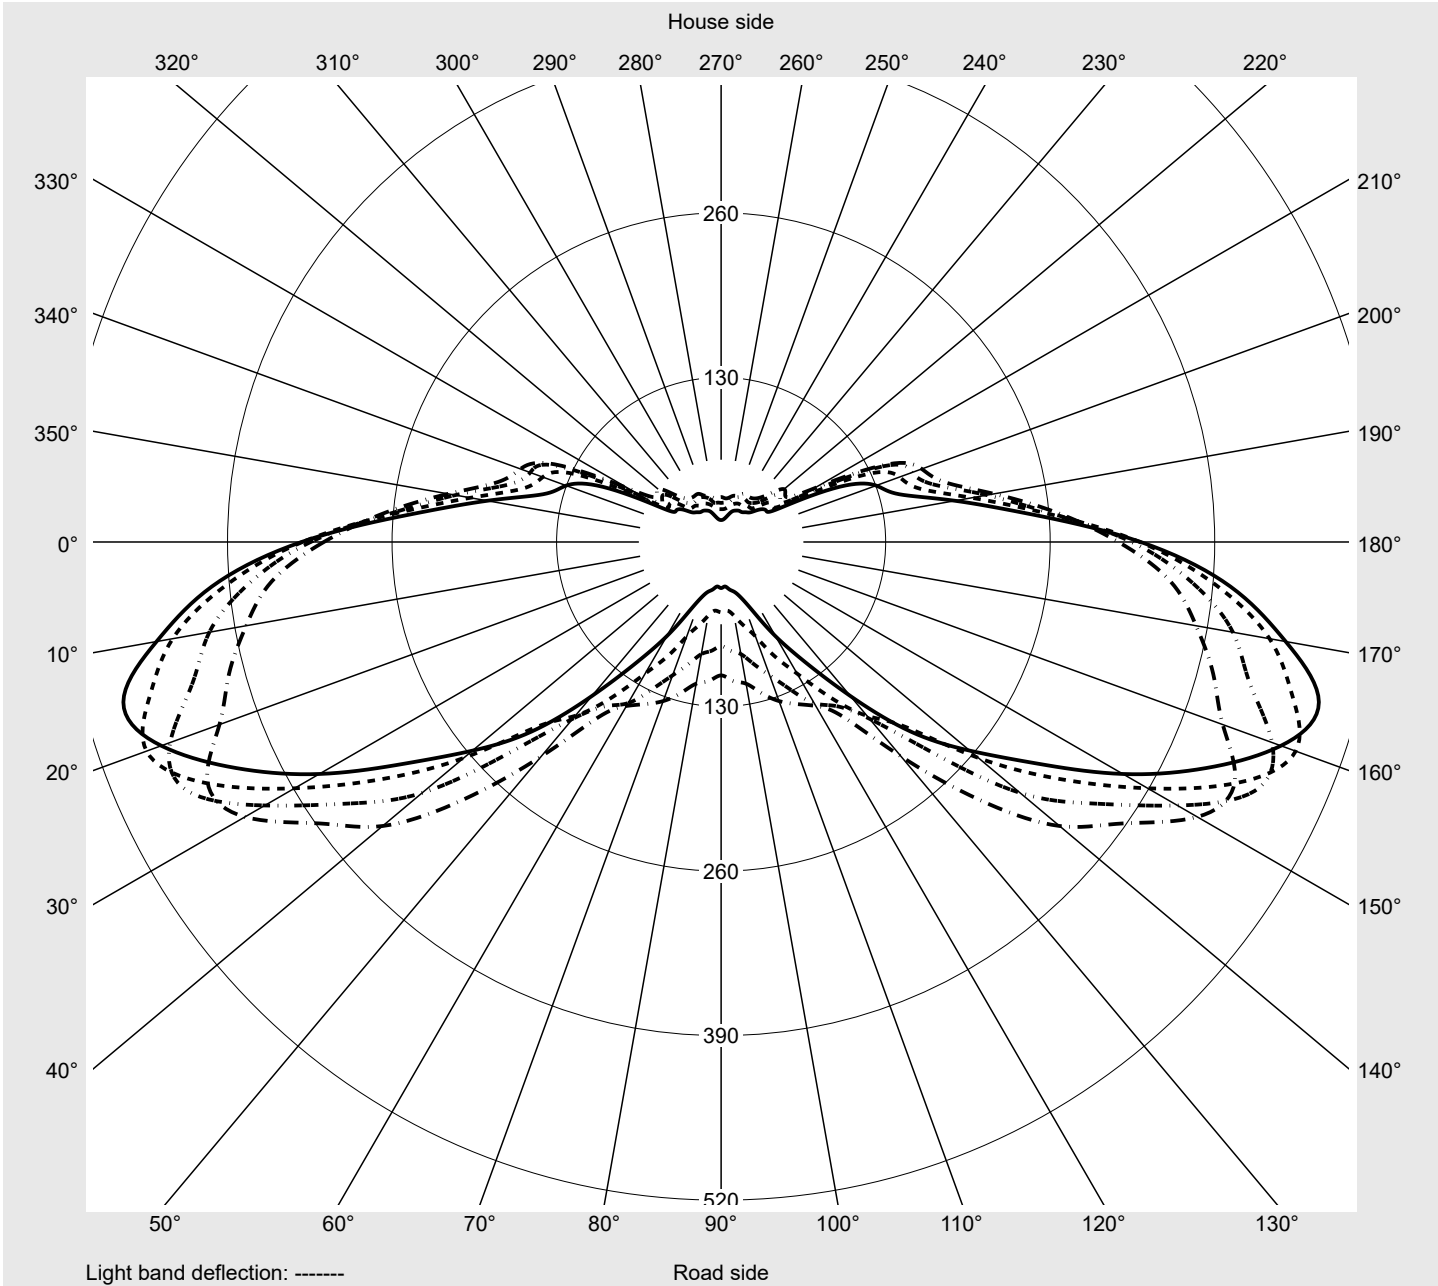

Photometric test report

Family Streetlight 31 mini	Order number: 5XH2D3AR08JA EAN: 4069025102287	LP number 59078_577
	Version post-top or side-entry mounting, Smart Interface down Optic asymmetric, wide distribution (ST1.0a G) Cover toughened safety glass Lamps LED 3000 K CRI ≥ 70 Controlgear ECG SITECO - Smart Interface Rated values Net luminous flux = 12270 lm Power consumption = 82.5 W Luminous efficacy = 148.7 lm/W	serial documentation 10.04.2024

Luminous intensity in cd/klm C180-0 C195-15 C200-20 C270-90 **Imax: 489 cd/klm**

Luminaire output ratios	
Eta	100.0%
Eta 0° - 90°	100.0%
Eta 90° - 180°	0.0%

Luminous intensity class acc. to EN13201-2	
Class:	G4
Imax 70°	461.5
Imax 80°	96.1
Imax 90°	0.0
Imax >90°	0.0
Imax >95°	0.0

Measurement conditions
DIN EN 13032 and DIN 5032

Photometric test report

Family Streetlight 31 mini	Order number: 5XH2D3AR08JA EAN: 4069025102287	LP number 59078_577
--------------------------------------	--	-------------------------------

Envelope curve in cd/klm **KMK 67.5°** **KMK 65°** **KMK 62.5°** **KMK 60°** **siteco**

Photometric test report

Family Streetlight 31 mini	Order number: 5XH2D3AR08JA EAN: 4069025102287	LP number 59078_577
--------------------------------------	--	-------------------------------