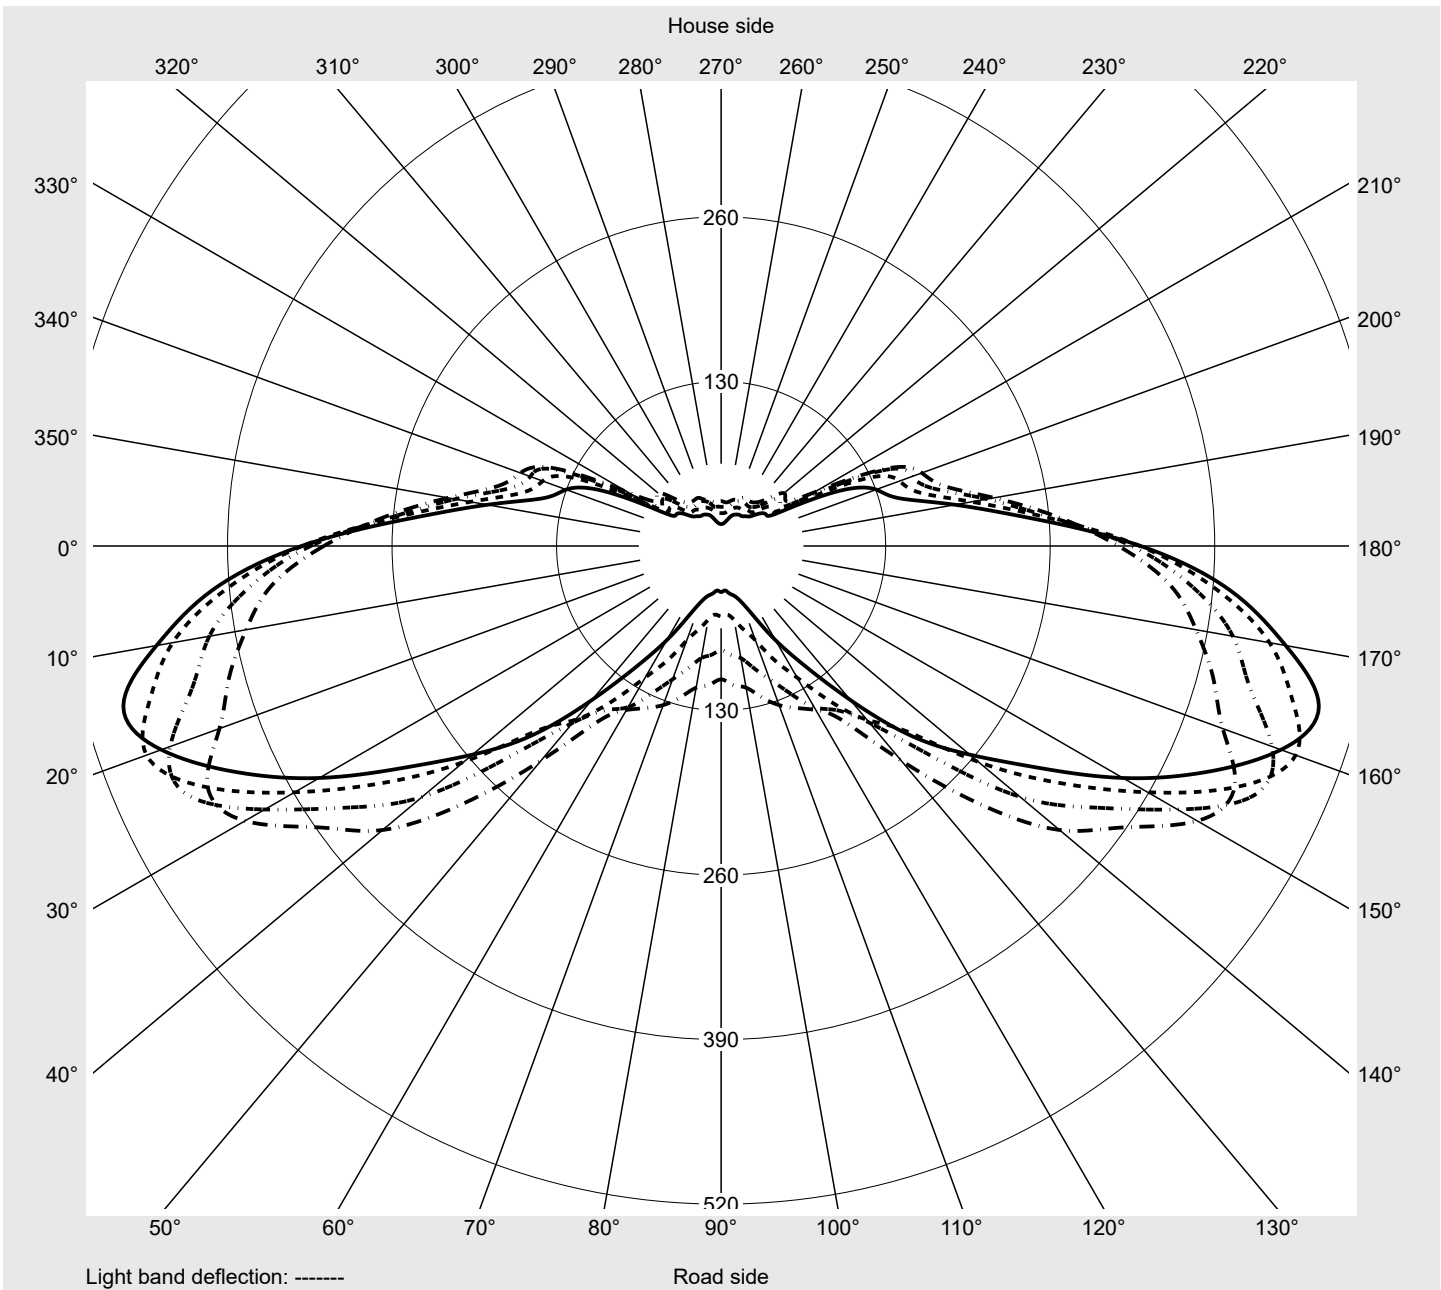

Photometric test report

Family Streetlight 31 mini	Order number: 5XH2D3AB08JA EAN: 4069025102225	LP number 59078_575
	Version post-top or side-entry mounting Optic asymmetric, wide distribution (ST1.0a G) Cover toughened safety glass Lamps LED 3000 K CRI ≥ 70 Controlgear ECG SITECO Rated values Net luminous flux = 12140 lm Power consumption = 81.1 W Luminous efficacy = 149.7 lm/W	serial documentation 10.04.2024

Luminous intensity in cd/klm C180-0 C195-15 C200-20 C270-90 **Imax: 489 cd/klm**

Luminaire output ratios	
Eta	100.0%
Eta 0° - 90°	100.0%
Eta 90° - 180°	0.0%

Luminous intensity class acc. to EN13201-2	
Class:	G4
Imax 70°	461.5
Imax 80°	96.1
Imax 90°	0.0
Imax >90°	0.0
Imax >95°	0.0

Measurement conditions
DIN EN 13032 and DIN 5032

Photometric test report

Family Streetlight 31 mini	Order number: 5XH2D3AB08JA EAN: 4069025102225	LP number 59078_575
--------------------------------------	--	-------------------------------

Envelope curve in cd/klm **KMK 67.5°** **KMK 65°** **KMK 62.5°** **KMK 60°** **siteco**

Photometric test report

Family Streetlight 31 mini	Order number: 5XH2D3AB08JA EAN: 4069025102225	LP number 59078_575
--------------------------------------	--	--------------------------------------