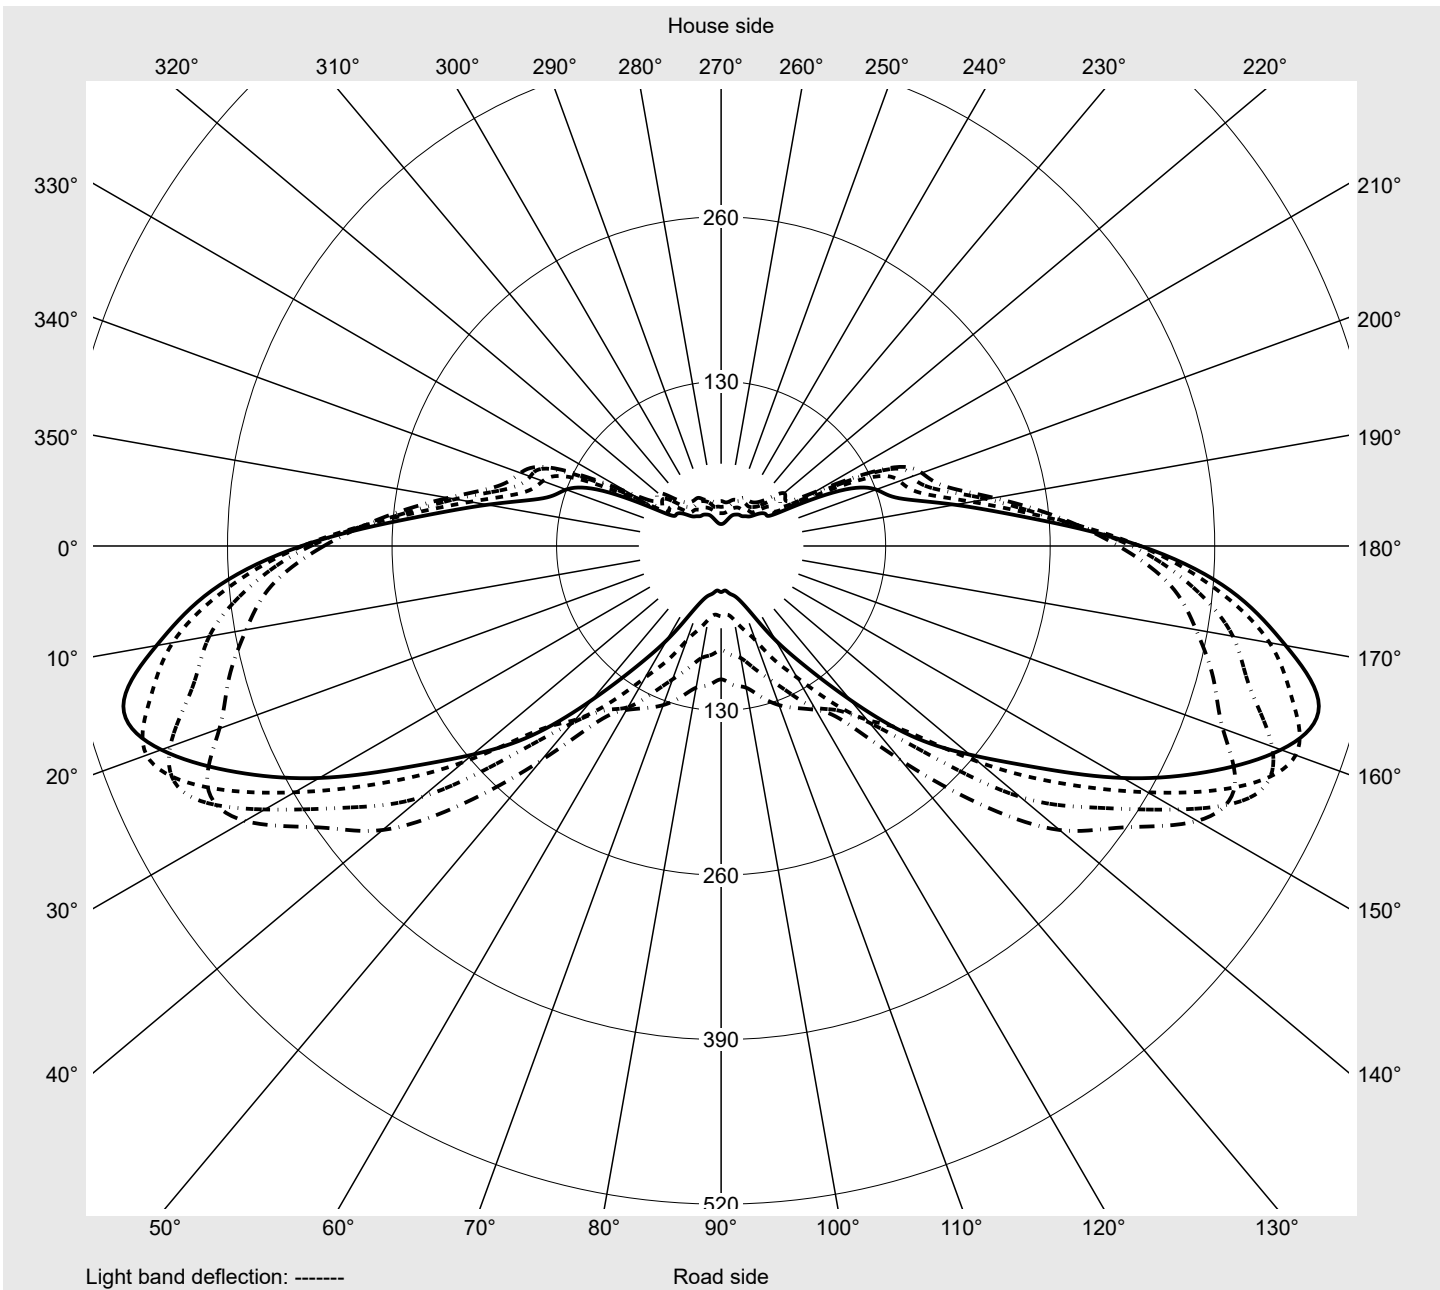

Photometric test report

Family Streetlight 31 mini	Order number: 5XH2D31B08JA EAN: 4069025101747	LP number 59078_573
	Version post-top or side-entry mounting Optic asymmetric, wide distribution (ST1.0a G) Cover toughened safety glass Lamps LED 3000 K CRI ≥ 70 Controlgear ECG SITECO Rated values Net luminous flux = 12140 lm Power consumption = 81.1 W Luminous efficacy = 149.7 lm/W	serial documentation 10.04.2024

Luminous intensity in cd/klm C180-0 C195-15 C200-20 C270-90 **Imax: 489 cd/klm**

Luminaire output ratios	
Eta	100.0%
Eta 0° - 90°	100.0%
Eta 90° - 180°	0.0%

Luminous intensity class acc. to EN13201-2	
Class:	G4
Imax 70°	461.5
Imax 80°	96.1
Imax 90°	0.0
Imax >90°	0.0
Imax >95°	0.0

Measurement conditions
DIN EN 13032 and DIN 5032

Photometric test report

Family
Streetlight 31 mini

Order number: 5XH2D31B08JA
EAN: 4069025101747

LP number
59078_573

Envelope curve in cd/klm **KMK 67.5°** **KMK 65°** **KMK 62.5°** **KMK 60°** **siteco**