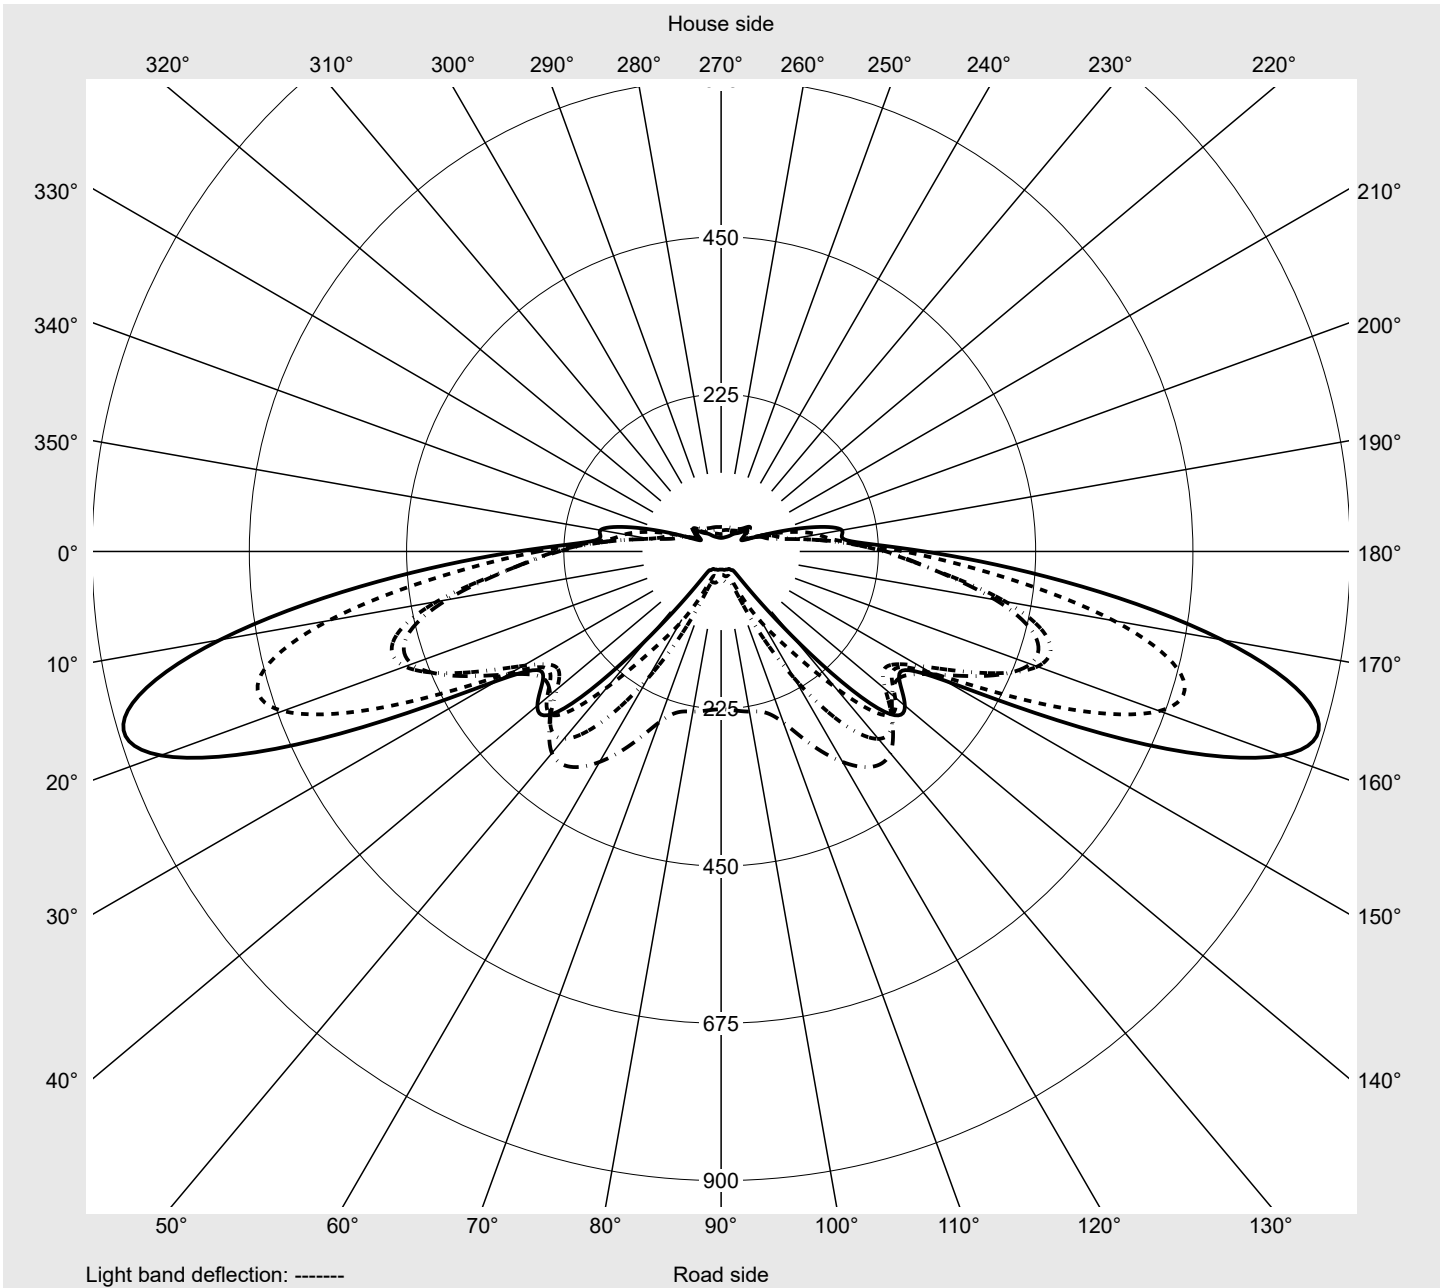

Photometric test report

Family Streetlight 21 micro easy LED	Order number: 5XE5U67N08CB EAN: 4058352995327	LP number 59536_88
	Version	post-top or side-entry mounting, NEMA 7 pin (DALI)
	Optic	asymmetric, extremely wide distribution (P0.8a)
	Cover	toughened safety glass
	Lamps	LED 2700 K CRI ≥ 70
	Controlgear	ECG-DALI Plus
Rated values	Net luminous flux = 2020 lm Power consumption = 15.8 W Luminous efficacy = 127.8 lm/W	serial documentation 18.01.2024
		

Luminous intensity in cd/klm
C180-0
C195-15
C200-20
C270-90
Imax: 879 cd/klm

Luminaire output ratios

Eta	100.0%
Eta 0° - 90°	100.0%
Eta 90° - 180°	0.0%

Luminous intensity class acc. to EN13201-2

Class:	G3
Imax 70°	878.7
Imax 80°	57.3
Imax 90°	0.0
Imax >90°	0.0
Imax >95°	0.0

Measurement conditions

DIN EN 13032 and DIN 5032

Photometric test report

Family Streetlight 21 micro easy LED	Order number: 5XE5U67N08CB EAN: 4058352995327	LP number 59536_88
--	--	------------------------------

Envelope curve in cd/klm **KMK 70°** **KMK 67.5°** **KMK 65°** **KMK 62.5°** **siteco**

Photometric test report

Family Streetlight 21 micro easy LED	Order number: 5XE5U67N08CB EAN: 4058352995327	LP number 59536_88
Table of values for luminous intensities		Maximum luminous intensity
siteco		