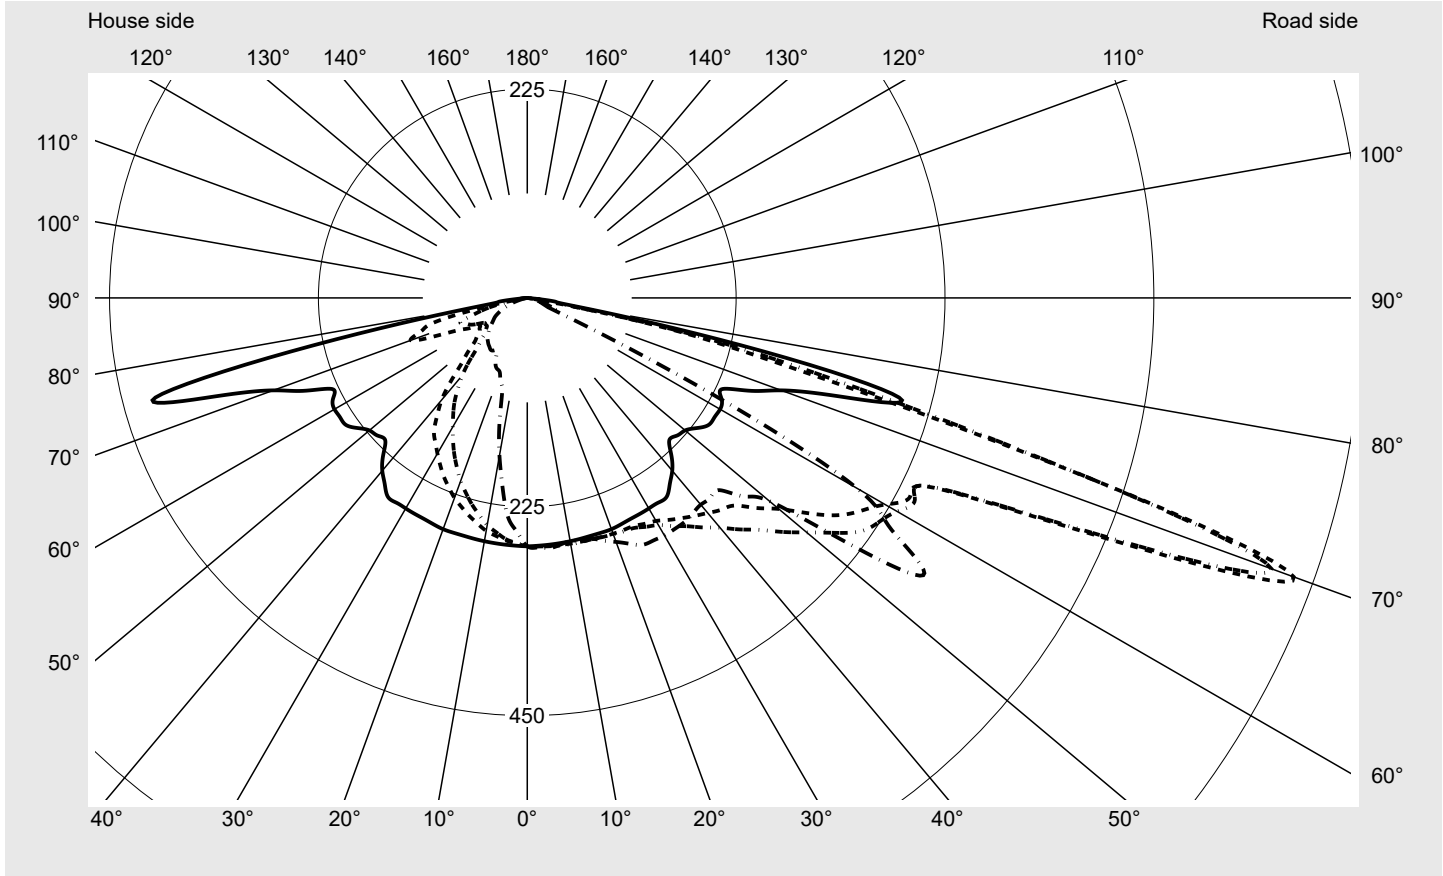

Photometric test report

Family Streetlight 21 micro easy LED	Order number: 5XE5U67N08CB EAN: 4058352995327	LP number 59536_88
	Version	post-top or side-entry mounting, NEMA 7 pin (DALI)
	Optic	asymmetric, extremely wide distribution (P0.8a)
	Cover	toughened safety glass
	Lamps	LED 2700 K CRI ≥ 70
	Controlgear	ECG-DALI Plus
Rated values	Net luminous flux = 2020 lm Power consumption = 15.8 W Luminous efficacy = 127.8 lm/W	serial documentation 18.01.2024
		

Luminous intensity in cd/klm
C180-0
C195-15
C200-20
C270-90
Imax: 879 cd/klm

Luminaire output ratios

Eta	100.0%
Eta 0° - 90°	100.0%
Eta 90° - 180°	0.0%

Luminous intensity class acc. to EN13201-2

Class:	G3
Imax 70°	878.7
Imax 80°	57.3
Imax 90°	0.0
Imax >90°	0.0
Imax >95°	0.0

Measurement conditions

DIN EN 13032 and DIN 5032

Photometric test report

Family Streetlight 21 micro easy LED	Order number: 5XE5U67N08CB EAN: 4058352995327	LP number 59536_88
--	--	------------------------------

Envelope curve in cd/klm **KMK 70°** **KMK 67.5°** **KMK 65°** **KMK 62.5°** **siteco**

Photometric test report

Family Streetlight 21 micro easy LED	Order number: 5XE5U67N08CB EAN: 4058352995327	LP number 59536_88
Table of values for luminous intensities		Maximum luminous intensity
siteco		