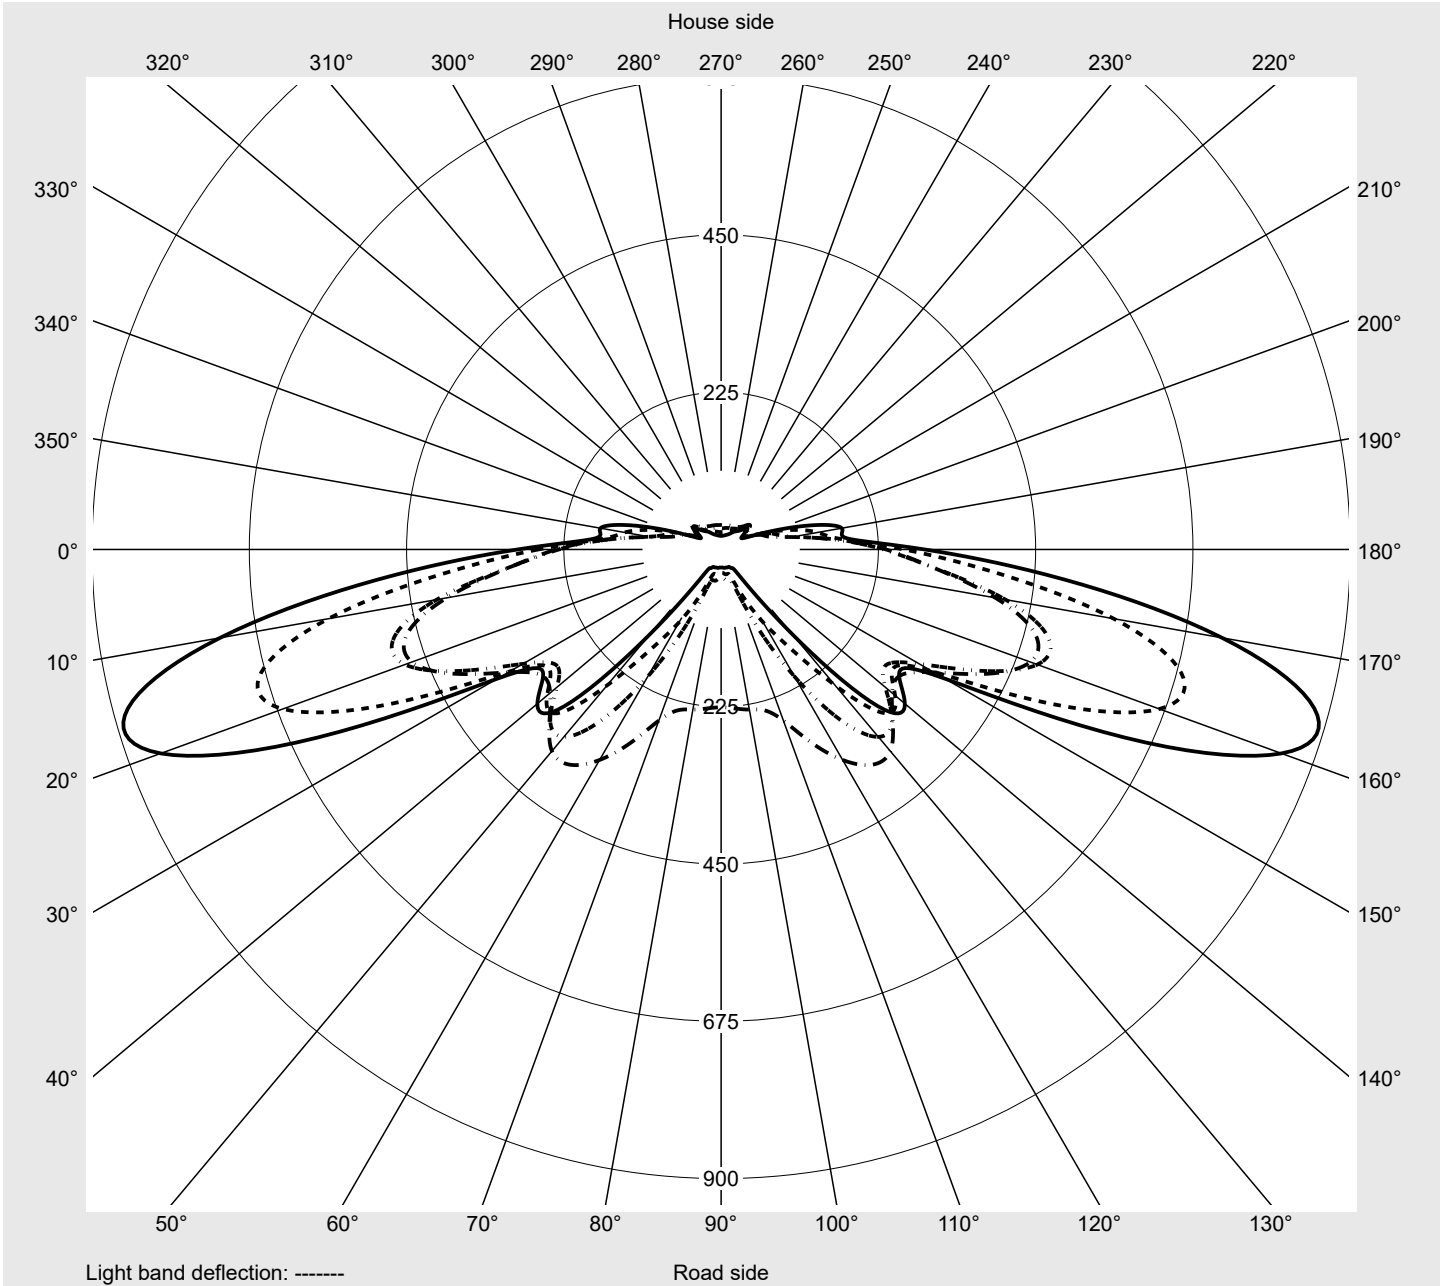

Photometric test report

Family
Streetlight 21 midi LED

Order number: 5XE3U31Y08MB
EAN: 4069025163745

LP number
59536_71

Version post-top or side-entry mounting, Smart Interface up/down
Optic asymmetric, extremely wide distribution (P0.8a)
Cover toughened safety glass
Lamps LED 3000 K | CRI ≥ 70
Controlgear EVG SITECO iQ - Smart Interface
Rated values Net luminous flux = 18500 lm
 Power consumption = 129.3 W
 Luminous efficacy = 143.1 lm/W

serial
documentation
18.01.2024

siteco

Luminous intensity in cd/klm

C180-0

C195-15

C200-20

C270-90

Imax: 879 cd/klm

Luminaire output ratios

Eta	100.0%
Eta 0° - 90°	100.0%
Eta 90° - 180°	0.0%

Luminous intensity class acc. to EN13201-2

Class:	G3
Imax 70°	878.7
Imax 80°	57.3
Imax 90°	0.0
Imax >90°	0.0
Imax >95°	0.0

Measurement conditions

DIN EN 13032 and DIN 5032

Photometric test report

Family Streetlight 21 midi LED	Order number: 5XE3U31Y08MB EAN: 4069025163745	LP number 59536_71
--	--	------------------------------

Envelope curve in cd/klm **KMK 70°** **KMK 67.5°** **KMK 65°** **KMK 62.5°** **siteco**