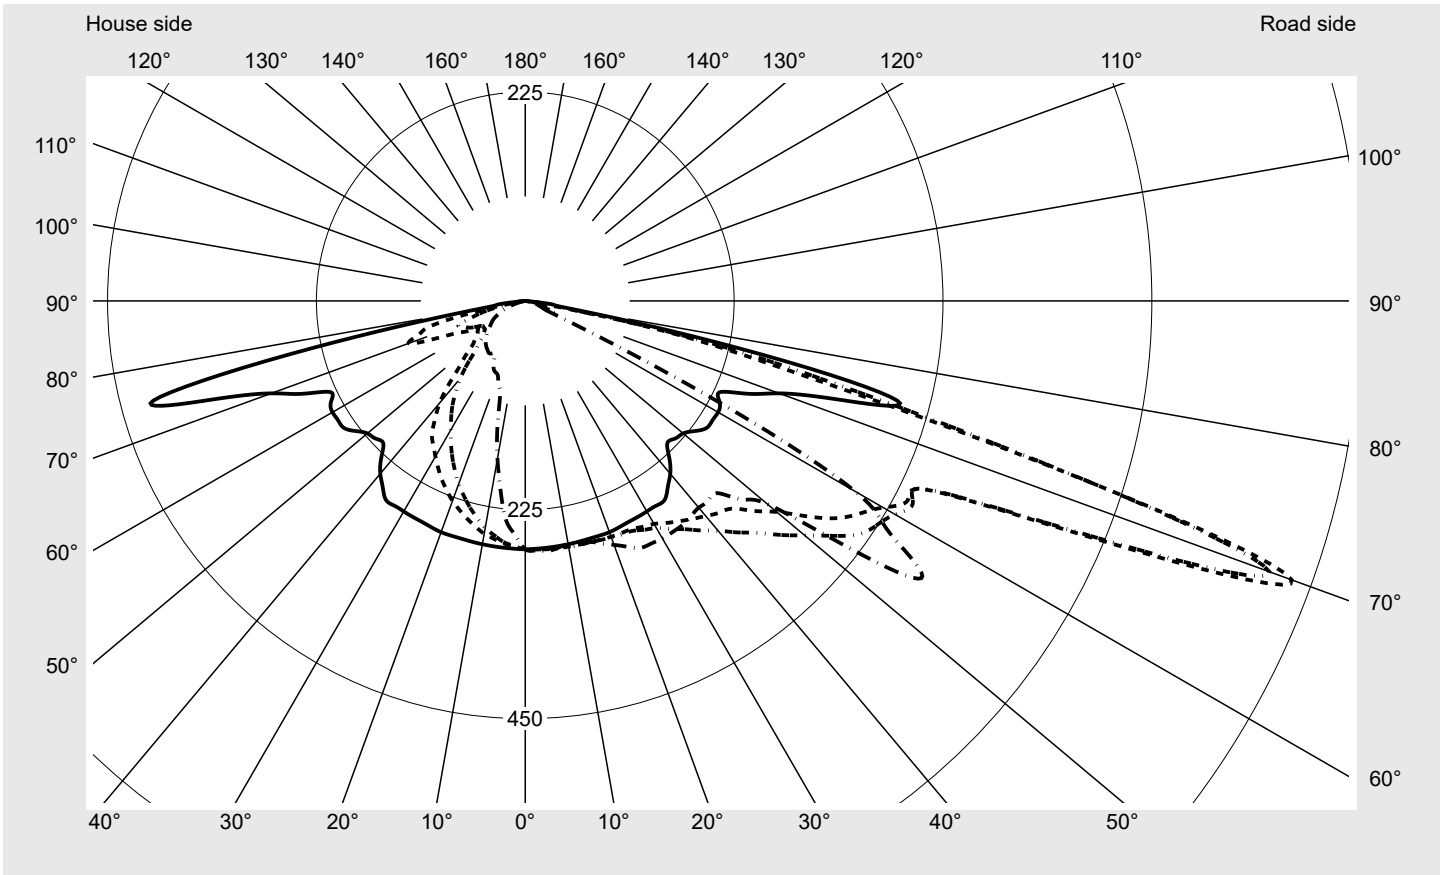

Photometric test report

Family
Streetlight 21 midi LED

Order number: 5XE3U31Y08MB
EAN: 4069025163745

LP number
59536_71

Version post-top or side-entry mounting, Smart Interface up/down
Optic asymmetric, extremely wide distribution (P0.8a)
Cover toughened safety glass
Lamps LED 3000 K | CRI ≥ 70
Controlgear EVG SITECO iQ - Smart Interface
Rated values Net luminous flux = 18500 lm
 Power consumption = 129.3 W
 Luminous efficacy = 143.1 lm/W

serial
documentation
18.01.2024

siteco

Luminous intensity in cd/klm

C180-0

C195-15

C200-20

C270-90

Imax: 879 cd/klm

Luminaire output ratios

Eta	100.0%
Eta 0° - 90°	100.0%
Eta 90° - 180°	0.0%

Luminous intensity class acc. to EN13201-2

Class:	G3
Imax 70°	878.7
Imax 80°	57.3
Imax 90°	0.0
Imax >90°	0.0
Imax >95°	0.0

Measurement conditions