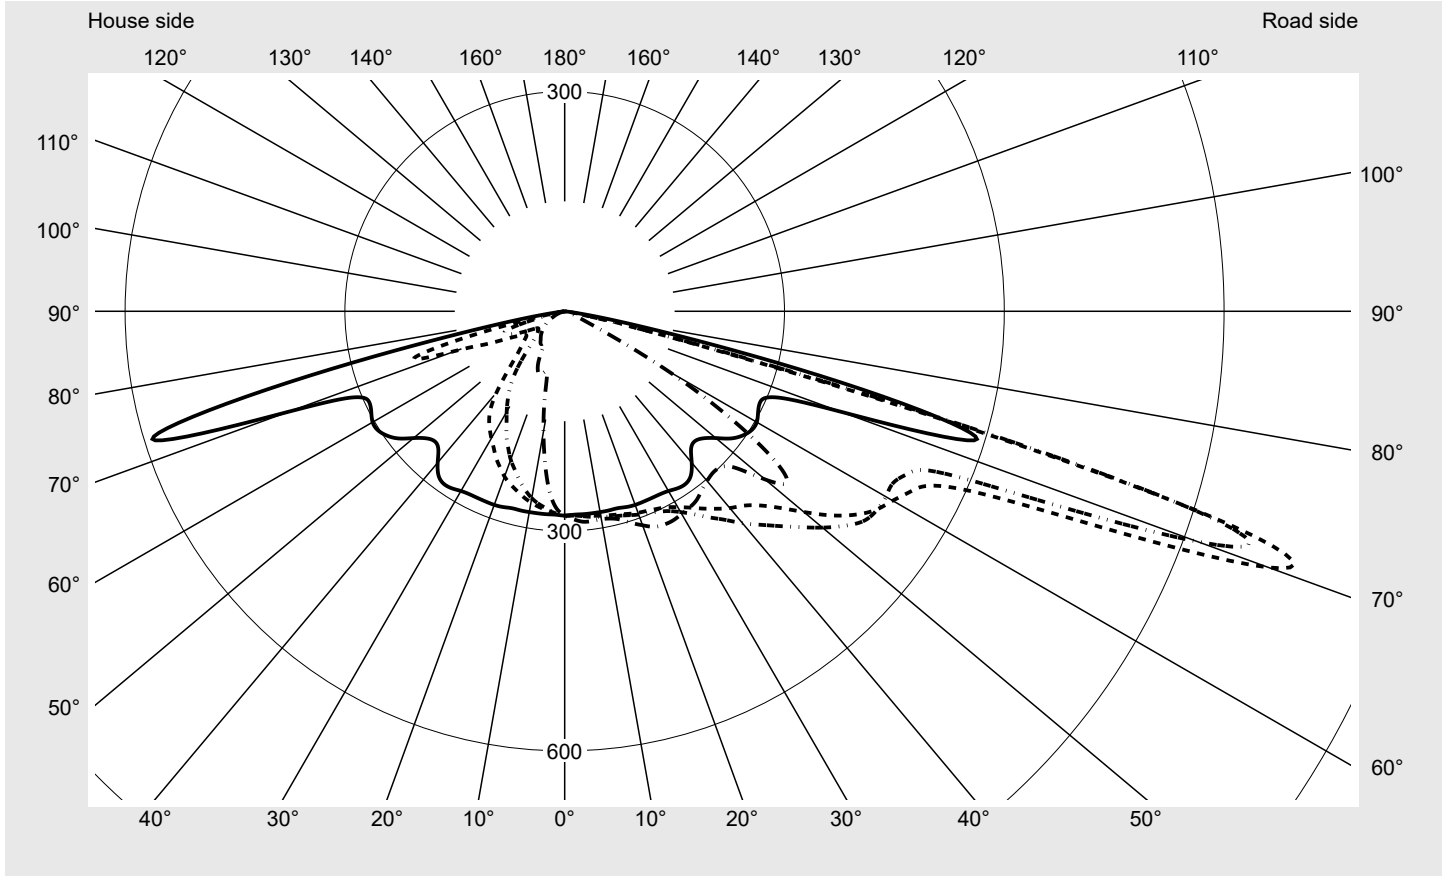

Photometric test report

Family Streetlight 21 midi LED	Order number: 5XE3R31D08MB EAN: 4069025163622	LP number 59535_325
	Version post-top or side-entry mounting Optic asymmetric, extremely wide distribution (P0.8a), Back Light Control (BLC) Cover toughened safety glass Lamps LED 3000 K CRI ≥ 70 Controlgear ECG SITECO iQ Rated values Net luminous flux = 16930 lm Power consumption = 146.7 W Luminous efficacy = 115.4 lm/W	serial documentation 18.01.2024

Luminous intensity in cd/klm C180-0 C195-15 C200-20 C270-90 **I_{max}: 1022 cd/klm**

Luminaire output ratios

Eta	100.0%
Eta 0° - 90°	100.0%
Eta 90° - 180°	0.0%

Luminous intensity class acc. to EN13201-2

Class:	G3
I _{max} 70°	1022.3
I _{max} 80°	56.2
I _{max} 90°	0.0
I _{max} >90°	0.0
I _{max} >95°	0.0

Envelope curve in cd/klm **KMK 70°** **KMK 67.5°** **KMK 65°** **KMK 62.5°** **siteco**

Photometric test report

Family Streetlight 21 midi LED	Order number: 5XE3R31D08MB EAN: 4069025163622	LP number 59535_325
Table of values for luminous intensities		Maximum luminous intensity