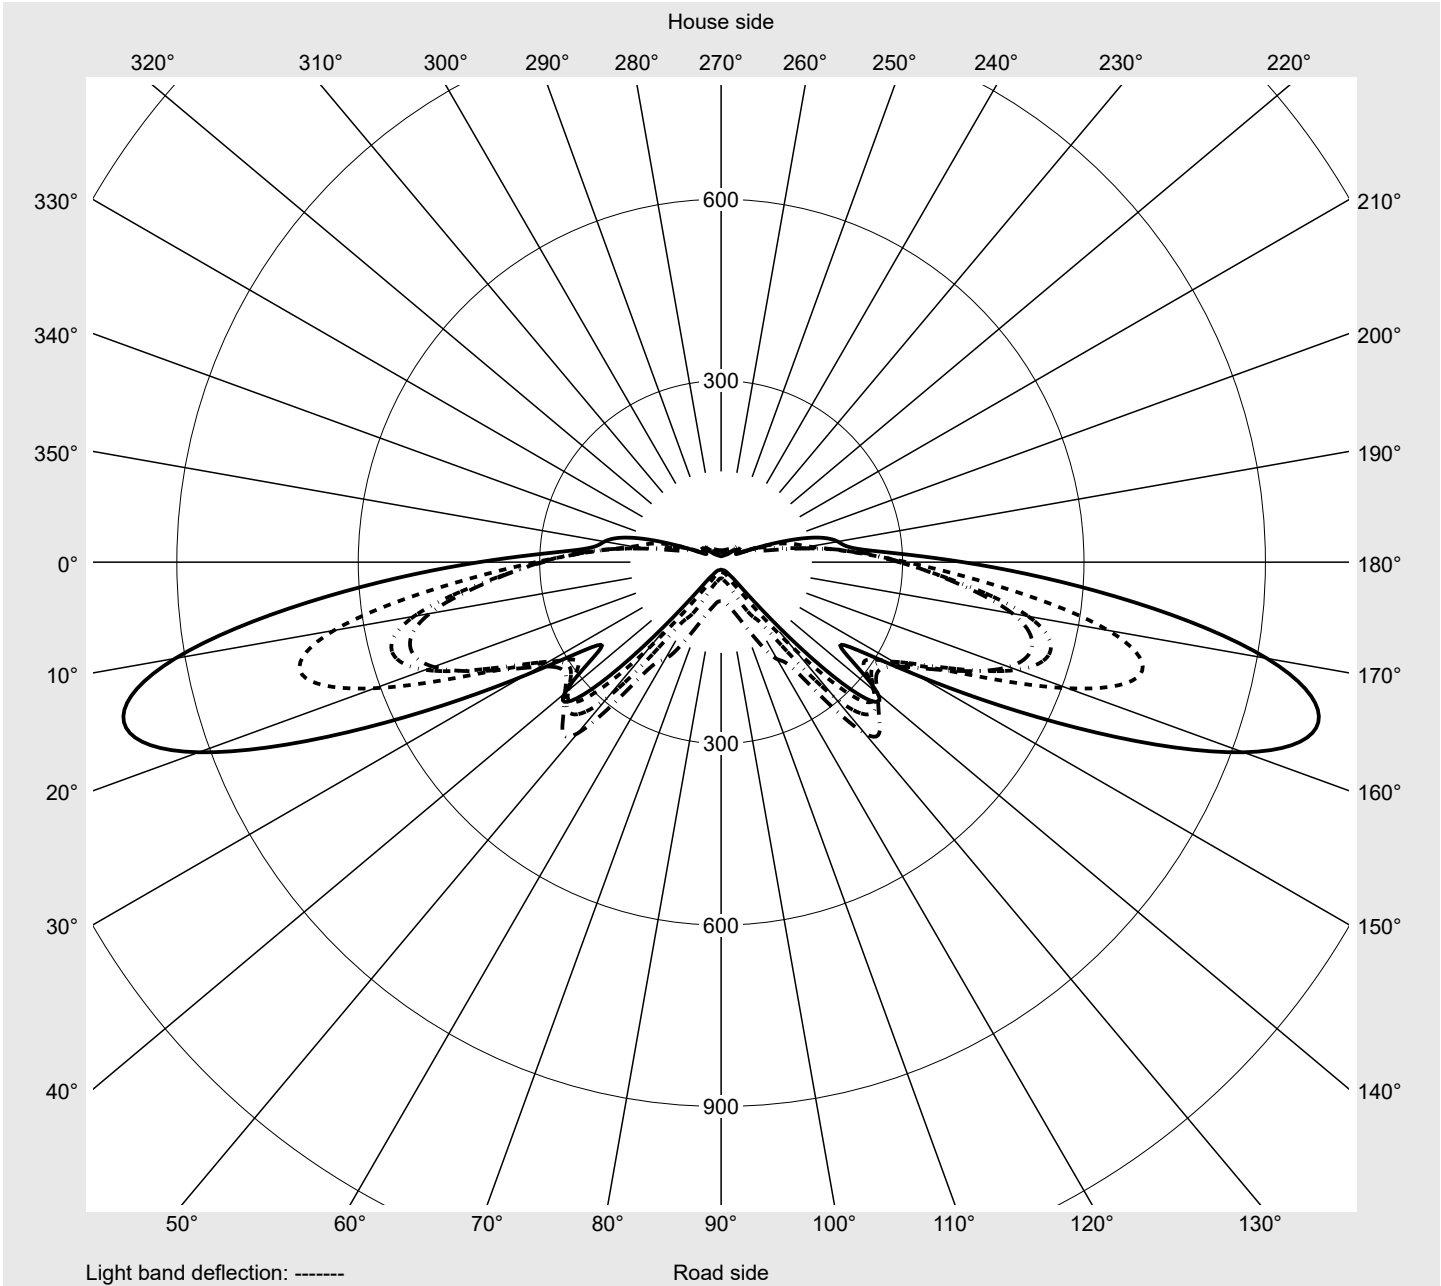

Photometric test report

Family Streetlight 21 midi LED	Order number: 5XE3R31D08MB EAN: 4069025163622	LP number 59535_325
	Version post-top or side-entry mounting Optic asymmetric, extremely wide distribution (P0.8a), Back Light Control (BLC) Cover toughened safety glass Lamps LED 3000 K CRI ≥ 70 Controlgear ECG SITECO iQ Rated values Net luminous flux = 16930 lm Power consumption = 146.7 W Luminous efficacy = 115.4 lm/W	serial documentation 18.01.2024

Luminous intensity in cd/klm C180-0 C195-15 C200-20 C270-90 **I_{max}: 1022 cd/klm**

Luminaire output ratios

Eta	100.0%
Eta 0° - 90°	100.0%
Eta 90° - 180°	0.0%

Luminous intensity class acc. to EN13201-2

Class:	G3
I _{max} 70°	1022.3
I _{max} 80°	56.2
I _{max} 90°	0.0
I _{max} >90°	0.0
I _{max} >95°	0.0

Measurement conditions

DIN EN 13032 and DIN 5032

Photometric test report

Family Streetlight 21 midi LED	Order number: 5XE3R31D08MB EAN: 4069025163622	LP number 59535_325
--	--	-------------------------------

Envelope curve in cd/klm **KMK 70°** **KMK 67.5°** **KMK 65°** **KMK 62.5°** **siteco**

Photometric test report

Family Streetlight 21 midi LED	Order number: 5XE3R31D08MB EAN: 4069025163622	LP number 59535_325
Table of values for luminous intensities		Maximum luminous intensity