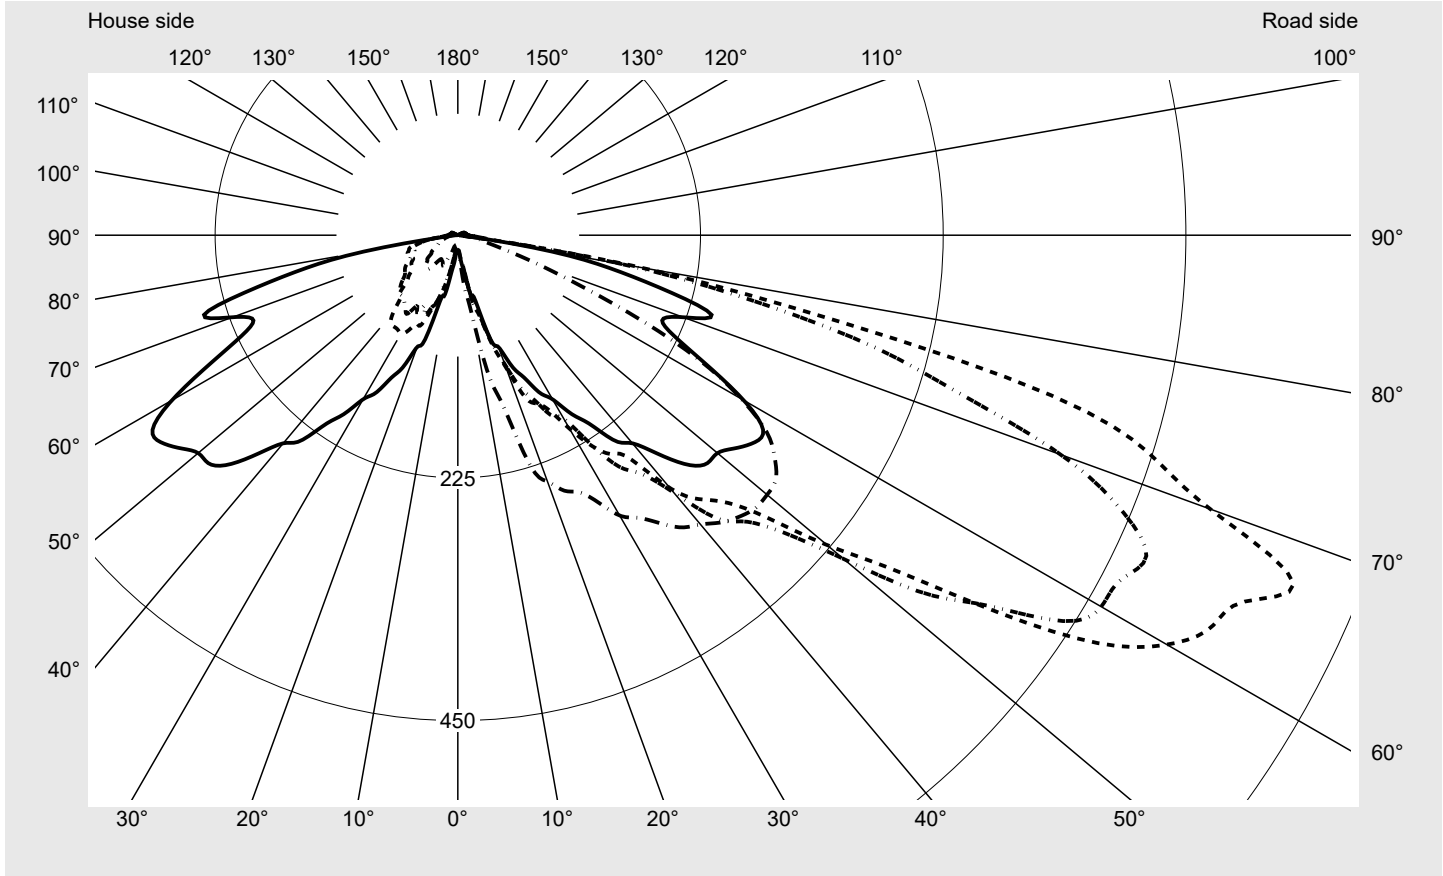

Photometric test report

Family CITY-LIGHT ELEGANCE LED	Order number: 5XA5265EU14H000022 EAN: 4058352024003	LP number 57133_67
	Version post-top- or mounting to wall arm, Smart Interface down Optic asymmetric, wide distribution (ST1.2a) Cover cover transparent, PMMA Lamps LED 3000 K CRI ≥ 70 Controlgear EVG SITECO iQ - Smart Interface Rated values Net luminous flux = 1460 lm Power consumption = 10.7 W Luminous efficacy = 136.4 lm/W	serial documentation 11.10.2023

Luminous intensity in cd/klm C180-0 C205-25 C210-30 C270-90 **Imax: 838 cd/klm**

Luminaire output ratios	
Eta	100.0%
Eta 0° - 90°	97.9%
Eta 90° - 180°	2.1%

Luminous intensity class acc. to EN13201-2	
Class:	G1
Imax 70°	742.0
Imax 80°	184.9
Imax 90°	10.2
Imax >90°	9.5
Imax >95°	8.5

Envelope curve in cd/klm **KMK 67.5°** **KMK 65°** **KMK 62.5°** **KMK 60°** **siteco**

Photometric test report

Family CITY-LIGHT ELEGANCE LED	Order number: 5XA5265EU14H000022 EAN: 4058352024003	LP number 57133_67
Table of values for luminous intensities		Maximum luminous intensity
		siteco