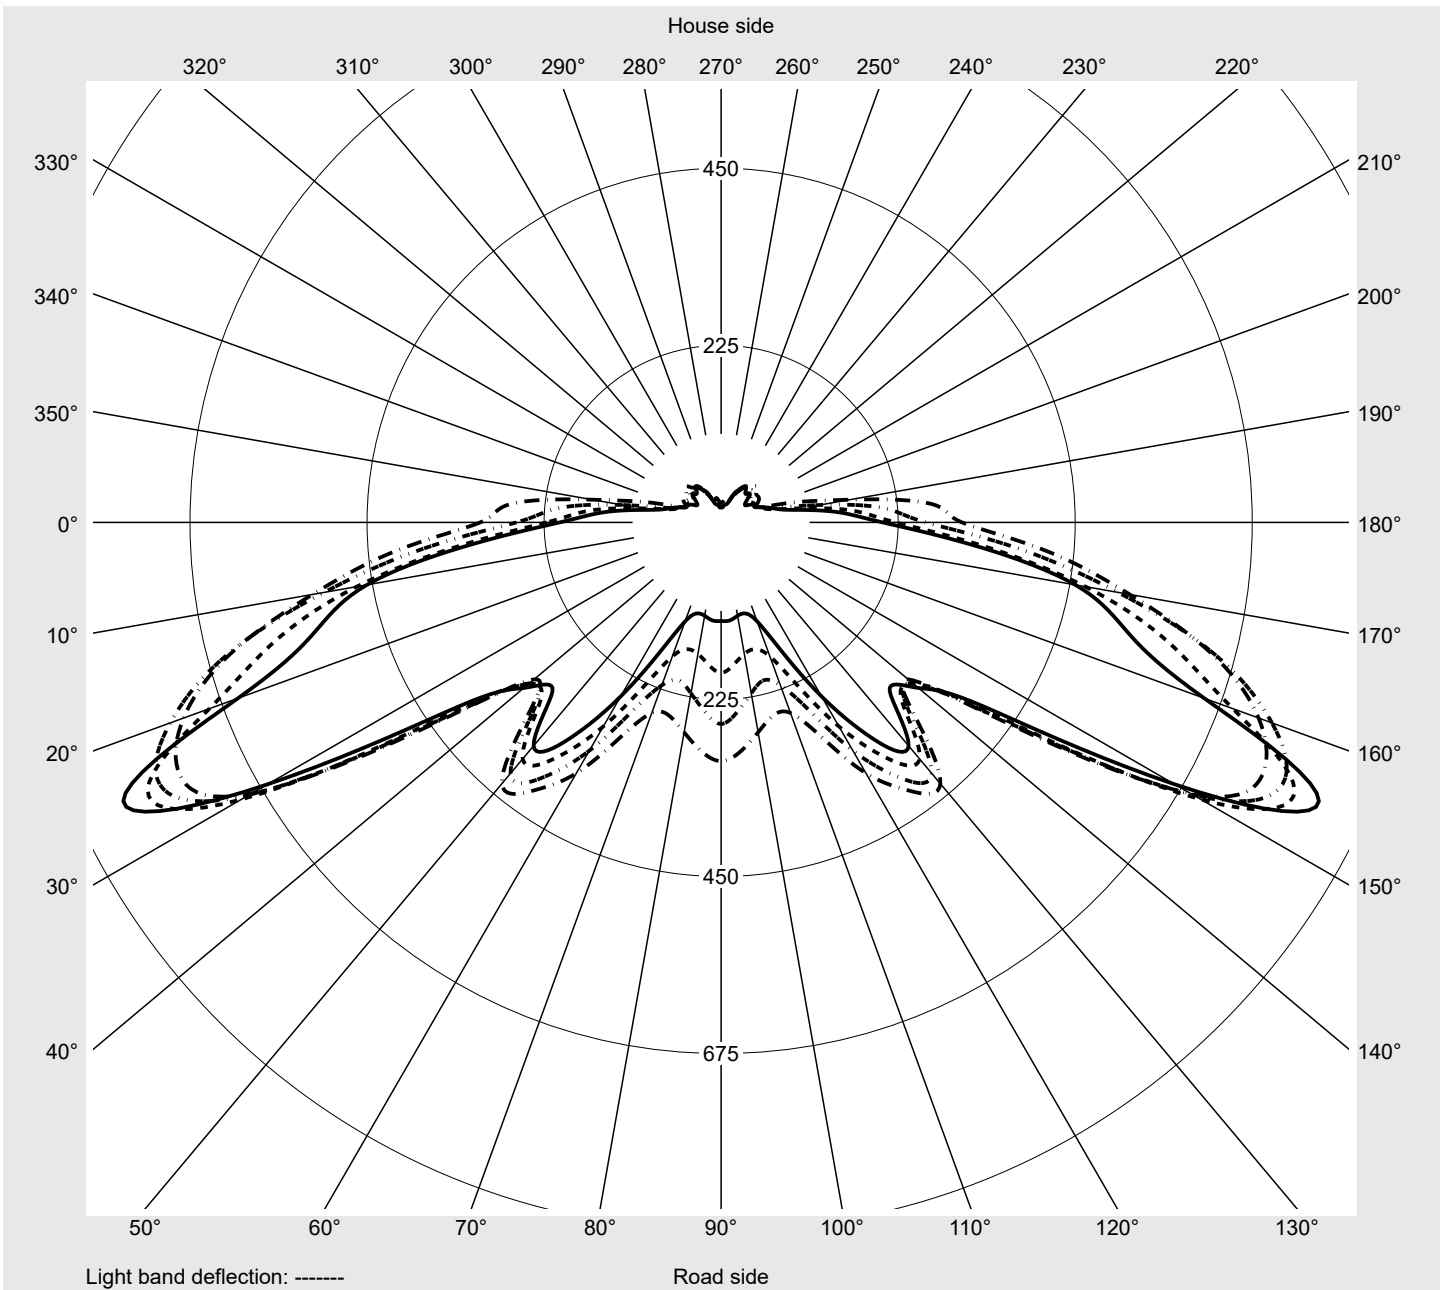

Photometric test report

Family CITY-LIGHT ELEGANCE LED	Order number: 5XA5265EU14H000022 EAN: 4058352024003	LP number 57133_67
	Version post-top- or mounting to wall arm, Smart Interface down Optic asymmetric, wide distribution (ST1.2a) Cover cover transparent, PMMA Lamps LED 3000 K CRI ≥ 70 Controlgear EVG SITECO iQ - Smart Interface Rated values Net luminous flux = 1460 lm Power consumption = 10.7 W Luminous efficacy = 136.4 lm/W	serial documentation 11.10.2023

Luminous intensity in cd/klm C180-0 C205-25 C210-30 C270-90 **Imax: 838 cd/klm**

Luminaire output ratios	
Eta	100.0%
Eta 0° - 90°	97.9%
Eta 90° - 180°	2.1%

Luminous intensity class acc. to EN13201-2	
Class:	G1
Imax 70°	742.0
Imax 80°	184.9
Imax 90°	10.2
Imax >90°	9.5
Imax >95°	8.5

Measurement conditions
DIN EN 13032 and DIN 5032

Photometric test report

Family CITY-LIGHT ELEGANCE LED	Order number: 5XA5265EU14H000022 EAN: 4058352024003	LP number 57133_67
--	--	------------------------------

Envelope curve in cd/klm **KMK 67.5°** **KMK 65°** **KMK 62.5°** **KMK 60°** **siteco**

Photometric test report

Family CITY-LIGHT ELEGANCE LED	Order number: 5XA5265EU14H000022 EAN: 4058352024003	LP number 57133_67
Table of values for luminous intensities		Maximum luminous intensity
		siteco