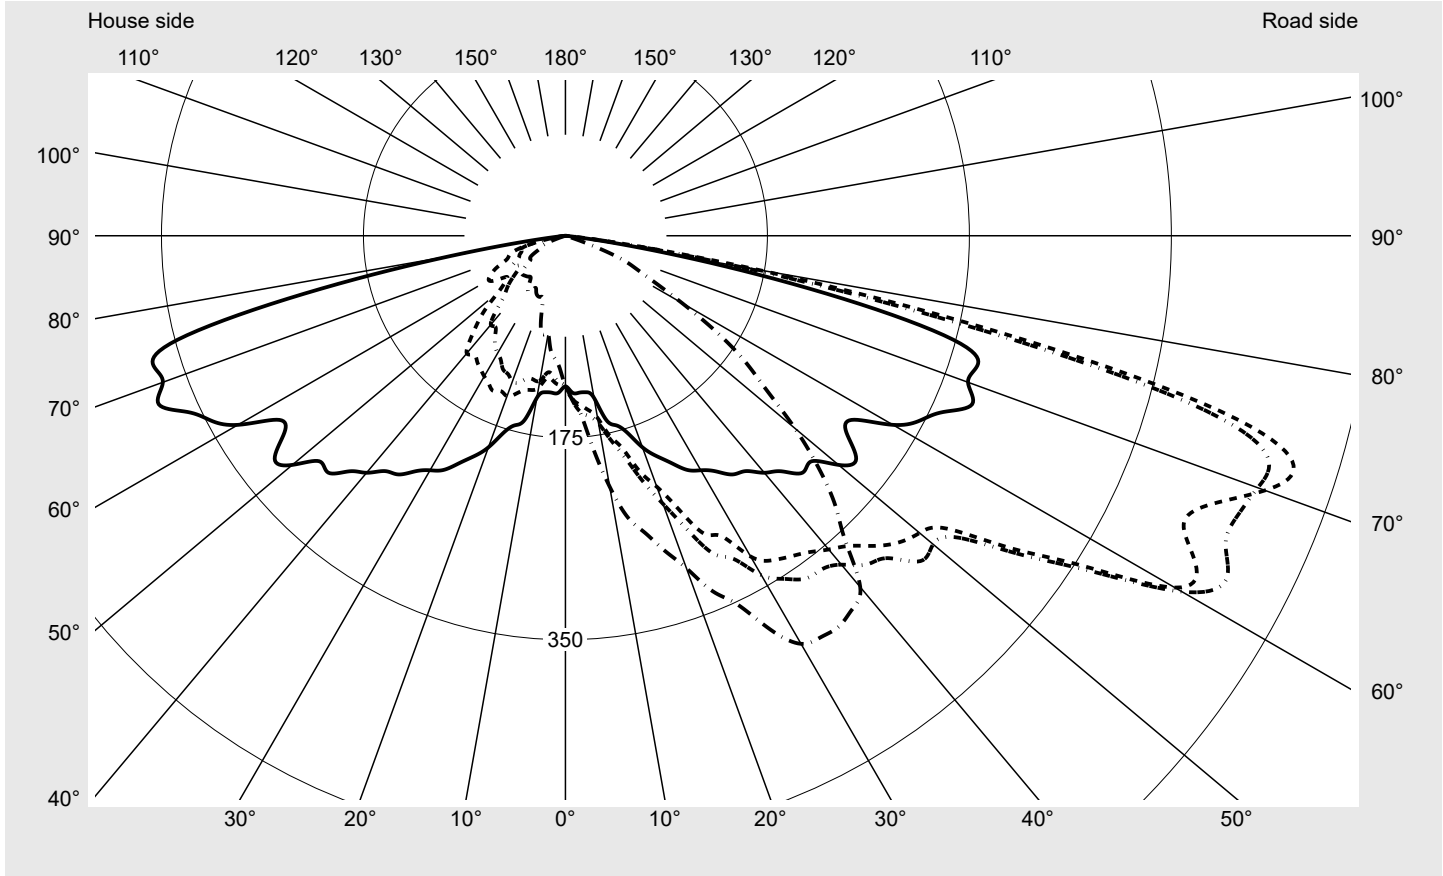

Photometric test report

Family Streetlight 11 micro LED	Order number: 5XC1M51Y08DE EAN: 4058352917091	LP number 59453_36
	Version post-top or side-entry mounting, Smart Interface up/down Optic asymmetric, extreme wide distribution (ST1.0a) Cover transparent, PMMA Lamps LED 3000 K CRI ≥ 70 Controlgear EVG SITECO iQ - Smart Interface Rated values Net luminous flux = 3580 lm Power consumption = 25.4 W Luminous efficacy = 140.9 lm/W	serial documentation 27.09.2023

Luminous intensity in cd/klm C180-0 C195-15 C200-20 C270-90 **Imax: 661 cd/klm**

Luminaire output ratios

Eta	100.0%
Eta 0° - 90°	100.0%
Eta 90° - 180°	0.0%

Luminous intensity class acc. to EN13201-2

Class:	G1
Imax 70°	645.0
Imax 80°	167.3
Imax 90°	0.0
Imax >90°	0.0
Imax >95°	0.0

Measurement conditions

DIN EN 13032 and DIN 5032

Photometric test report

Family Streetlight 11 micro LED	Order number: 5XC1M51Y08DE EAN: 4058352917091	LP number 59453_36
---	--	------------------------------

Envelope curve in cd/klm **KMK 72.5°** **KMK 70°** **KMK 67.5°** **KMK 65°** **siteco**

Photometric test report

Family Streetlight 11 micro LED	Order number: 5XC1M51Y08DE EAN: 4058352917091	LP number 59453_36
Table of values for luminous intensities		Maximum luminous intensity
siteco		