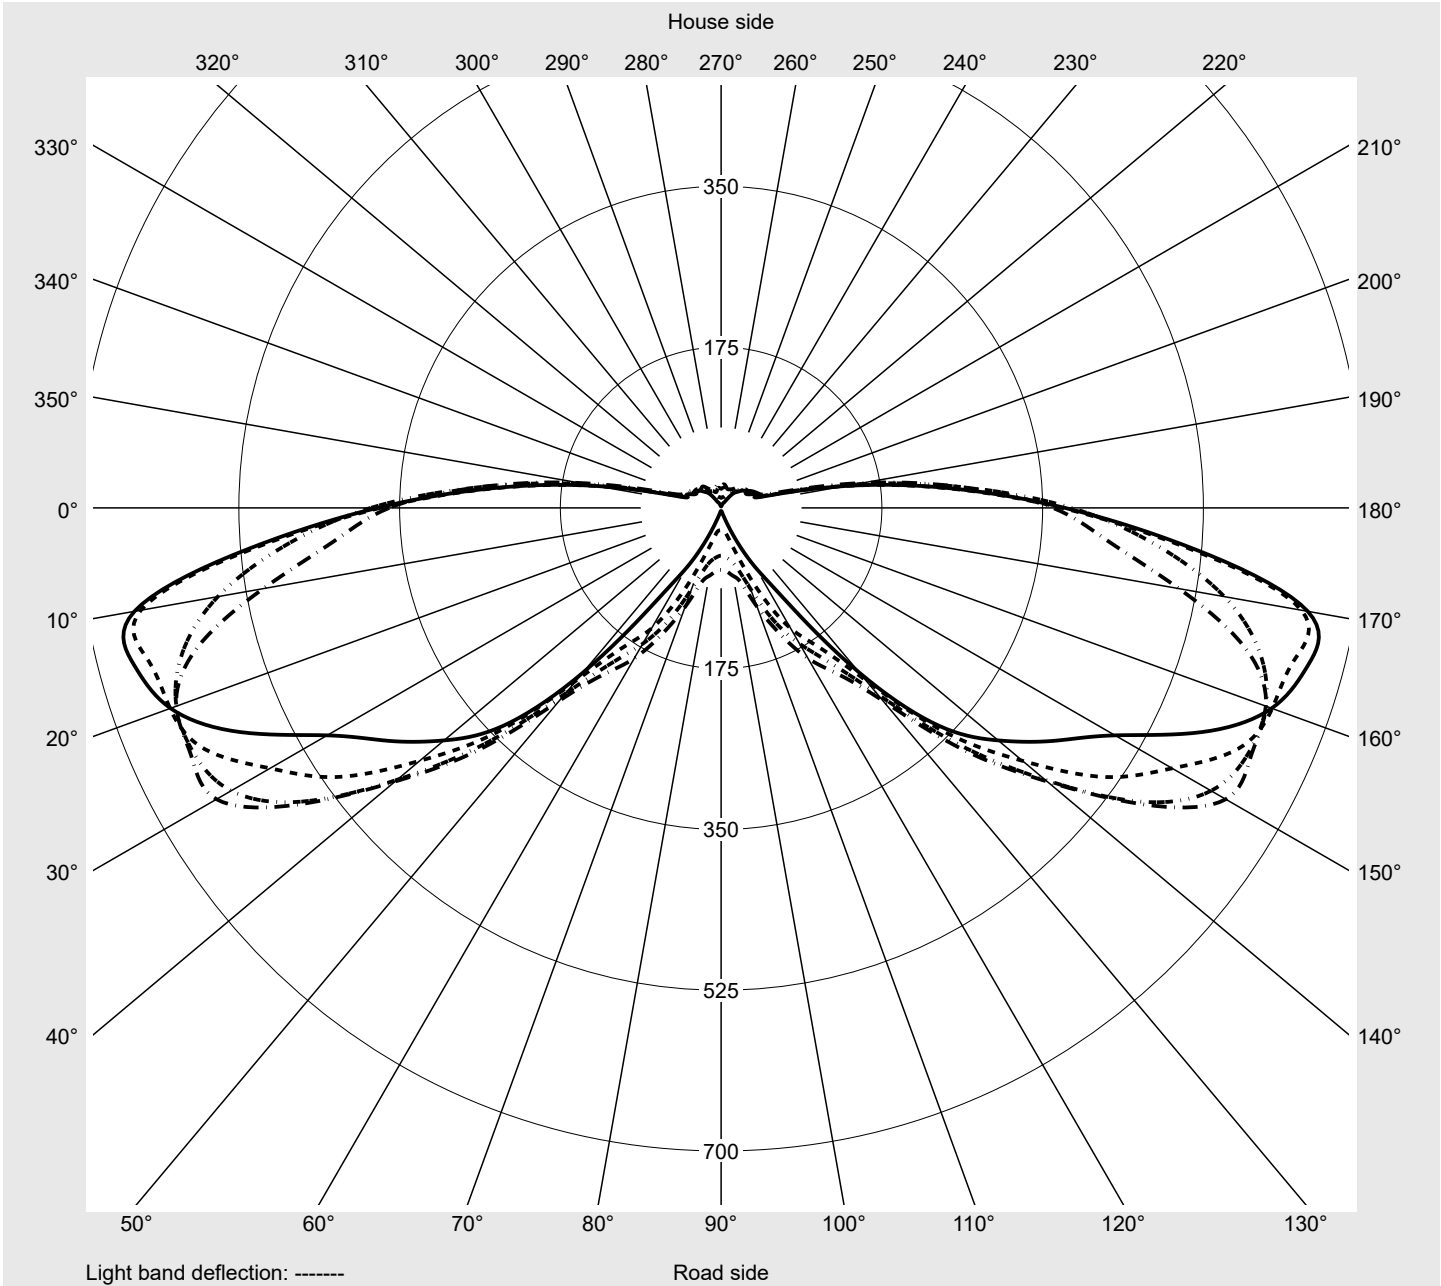

Photometric test report

Family Streetlight 11 micro LED	Order number: 5XC1M51Y08DE EAN: 4058352917091	LP number 59453_36
	Version post-top or side-entry mounting, Smart Interface up/down Optic asymmetric, extreme wide distribution (ST1.0a) Cover transparent, PMMA Lamps LED 3000 K CRI ≥ 70 Controlgear EVG SITECO iQ - Smart Interface Rated values Net luminous flux = 3580 lm Power consumption = 25.4 W Luminous efficacy = 140.9 lm/W	serial documentation 27.09.2023

Luminous intensity in cd/klm C180-0 C195-15 C200-20 C270-90 **Imax: 661 cd/klm**

Luminaire output ratios

Eta	100.0%
Eta 0° - 90°	100.0%
Eta 90° - 180°	0.0%

Luminous intensity class acc. to EN13201-2

Class:	G1
Imax 70°	645.0
Imax 80°	167.3
Imax 90°	0.0
Imax >90°	0.0
Imax >95°	0.0

Measurement conditions

DIN EN 13032 and DIN 5032

Photometric test report

Family Streetlight 11 micro LED	Order number: 5XC1M51Y08DE EAN: 4058352917091	LP number 59453_36
---	--	------------------------------

Envelope curve in cd/klm **KMK 72.5°** **KMK 70°** **KMK 67.5°** **KMK 65°** **siteco**

Photometric test report

Family Streetlight 11 micro LED	Order number: 5XC1M51Y08DE EAN: 4058352917091	LP number 59453_36
Table of values for luminous intensities		Maximum luminous intensity
siteco		