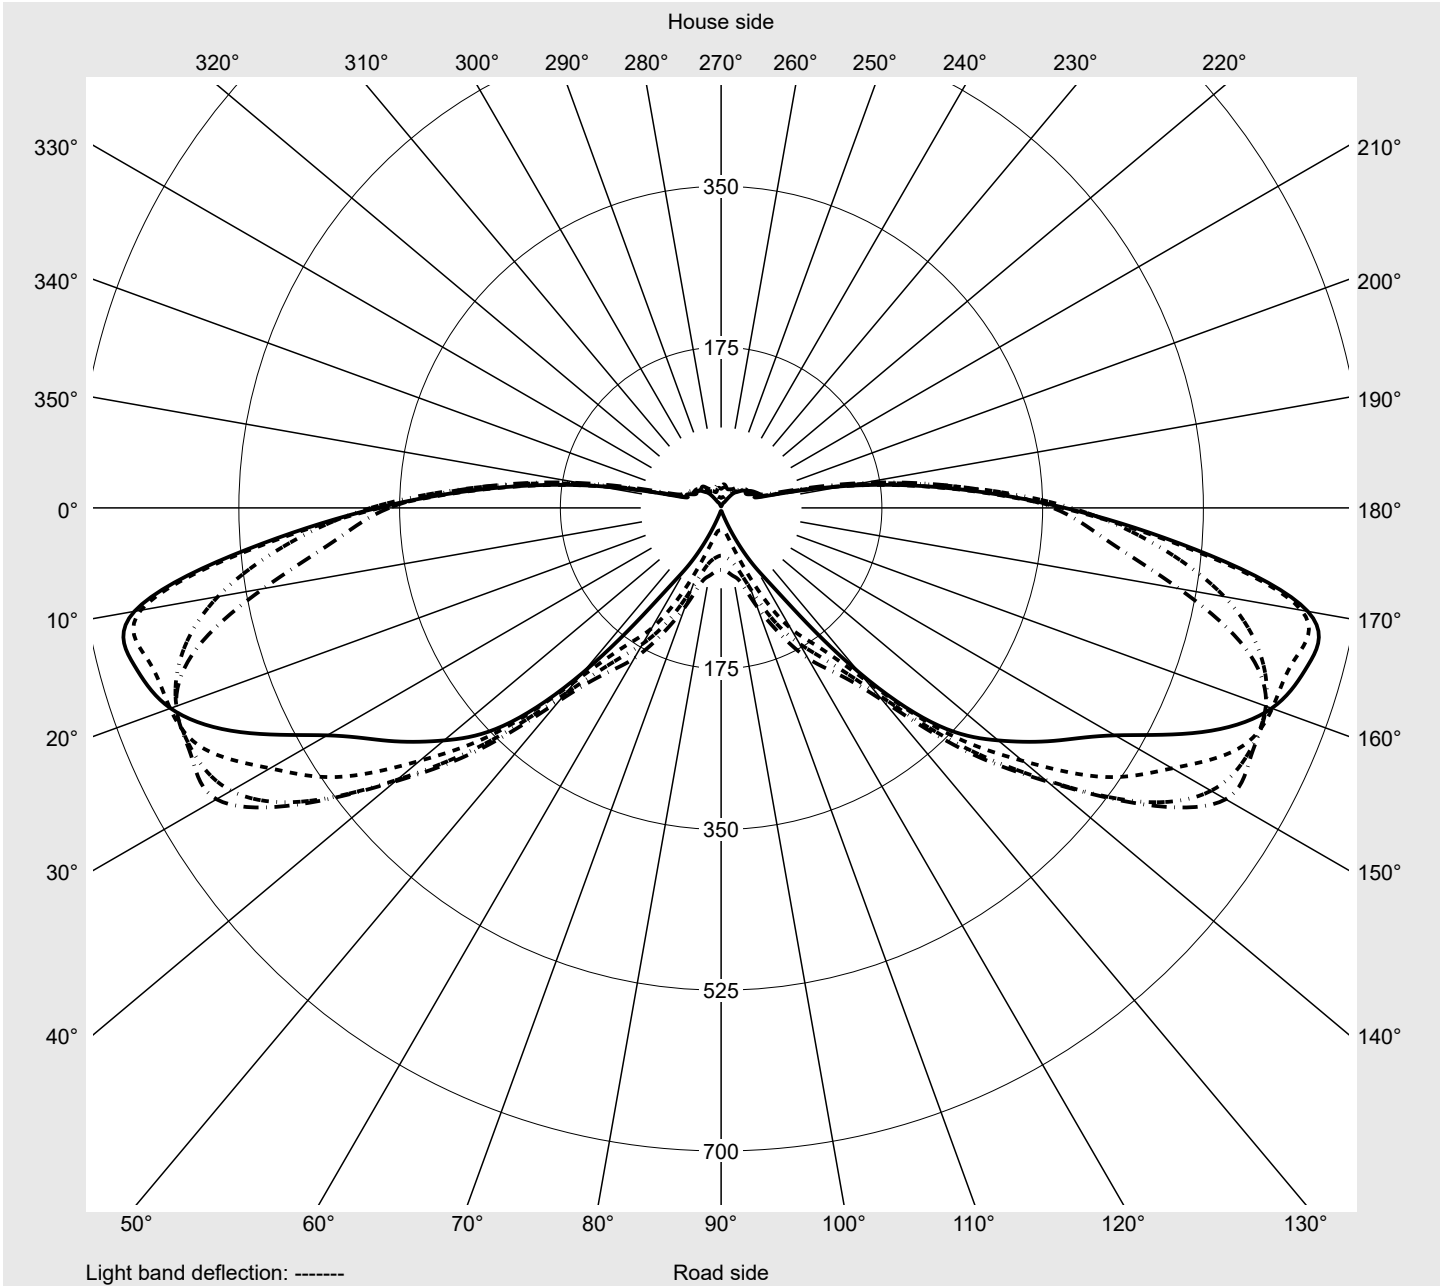

Photometric test report

Family Streetlight 11 micro LED	Order number: 5XC1M41F08DE EAN: 4058352557617	LP number 59453_6
	Version post-top or side-entry mounting Optic asymmetric, extreme wide distribution (ST1.0a) Cover transparent, PMMA Lamps LED 4000 K CRI ≥ 70 Controlgear ECG SITECO iQ Rated values Net luminous flux = 3740 lm Power consumption = 25.6 W Luminous efficacy = 146.1 lm/W	serial documentation 27.09.2023

Luminous intensity in cd/klm C180-0 C195-15 C200-20 C270-90 **Imax: 661 cd/klm**

Luminaire output ratios	
Eta	100.0%
Eta 0° - 90°	100.0%
Eta 90° - 180°	0.0%
Measurement conditions	
DIN EN 13032 and DIN 5032	

Luminous intensity class acc. to EN13201-2	
Class:	G1
Imax 70°	645.0
Imax 80°	167.3
Imax 90°	0.0
Imax >90°	0.0
Imax >95°	0.0

Photometric test report

Family Streetlight 11 micro LED	Order number: 5XC1M41F08DE EAN: 4058352557617	LP number 59453_6
---	--	-----------------------------

Envelope curve in cd/klm **KMK 72.5°** **KMK 70°** **KMK 67.5°** **KMK 65°**

Photometric test report

Family Streetlight 11 micro LED	Order number: 5XC1M41F08DE EAN: 4058352557617	LP number 59453_6
Table of values for luminous intensities		Maximum luminous intensity
siteco		