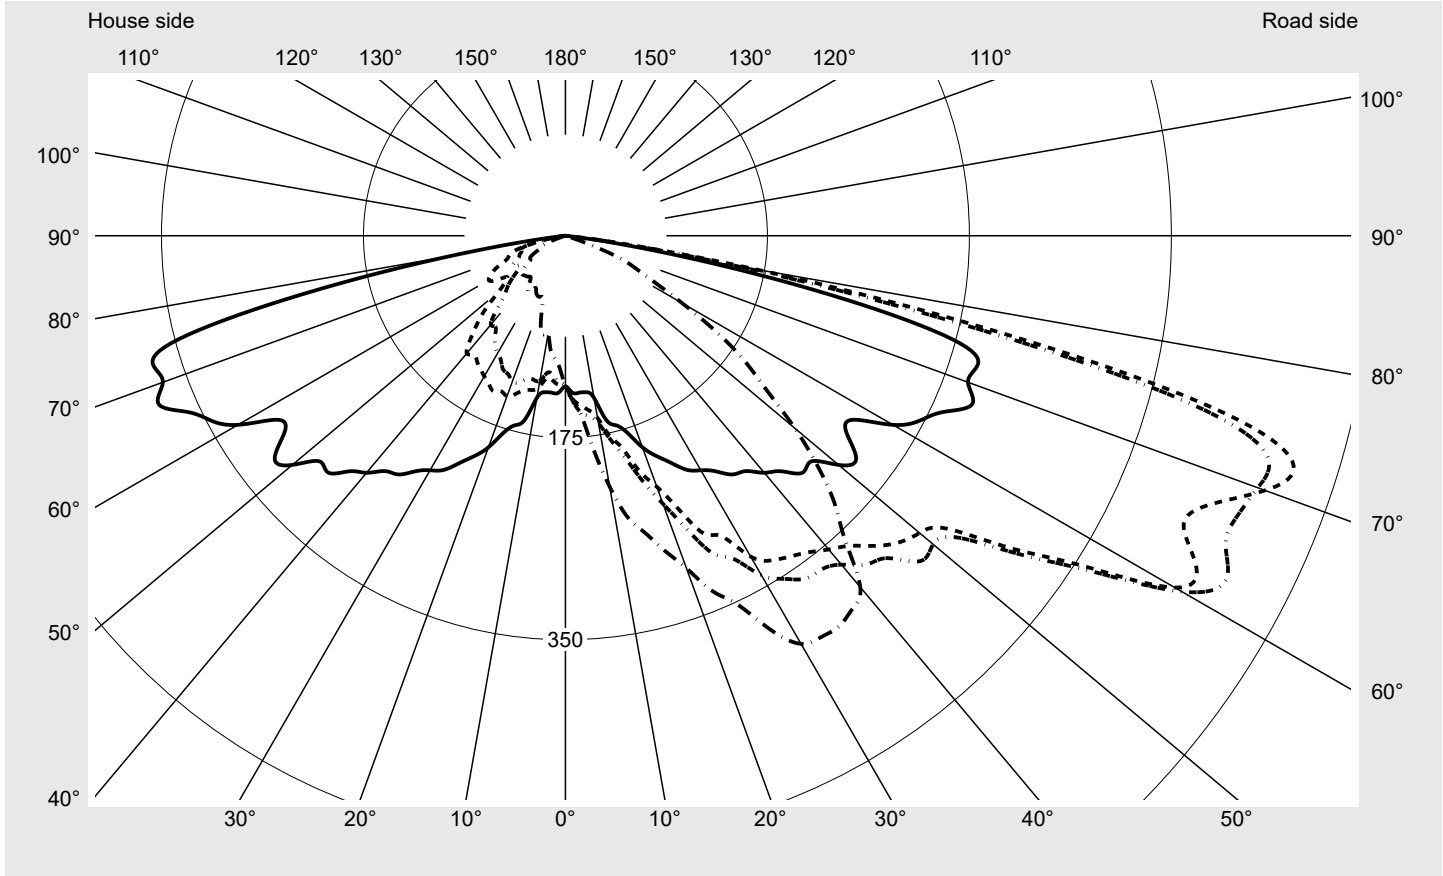

Photometric test report

Family Streetlight 11 micro LED	Order number: 5XC1M41F08DE EAN: 4058352557617	LP number 59453_6
	Version post-top or side-entry mounting Optic asymmetric, extreme wide distribution (ST1.0a) Cover transparent, PMMA Lamps LED 4000 K CRI ≥ 70 Controlgear ECG SITECO iQ Rated values Net luminous flux = 3740 lm Power consumption = 25.6 W Luminous efficacy = 146.1 lm/W	serial documentation 27.09.2023

Luminous intensity in cd/klm C180-0 C195-15 C200-20 C270-90 **Imax: 661 cd/klm**

Luminaire output ratios	
Eta	100.0%
Eta 0° - 90°	100.0%
Eta 90° - 180°	0.0%
Measurement conditions	
DIN EN 13032 and DIN 5032	

Luminous intensity class acc. to EN13201-2	
Class:	G1
Imax 70°	645.0
Imax 80°	167.3
Imax 90°	0.0
Imax >90°	0.0
Imax >95°	0.0

Photometric test report

Family Streetlight 11 micro LED	Order number: 5XC1M41F08DE EAN: 4058352557617	LP number 59453_6
---	--	-----------------------------

Envelope curve in cd/klm **KMK 72.5°** **KMK 70°** **KMK 67.5°** **KMK 65°**

Photometric test report

Family Streetlight 11 micro LED	Order number: 5XC1M41F08DE EAN: 4058352557617	LP number 59453_6
Table of values for luminous intensities		Maximum luminous intensity
siteco		