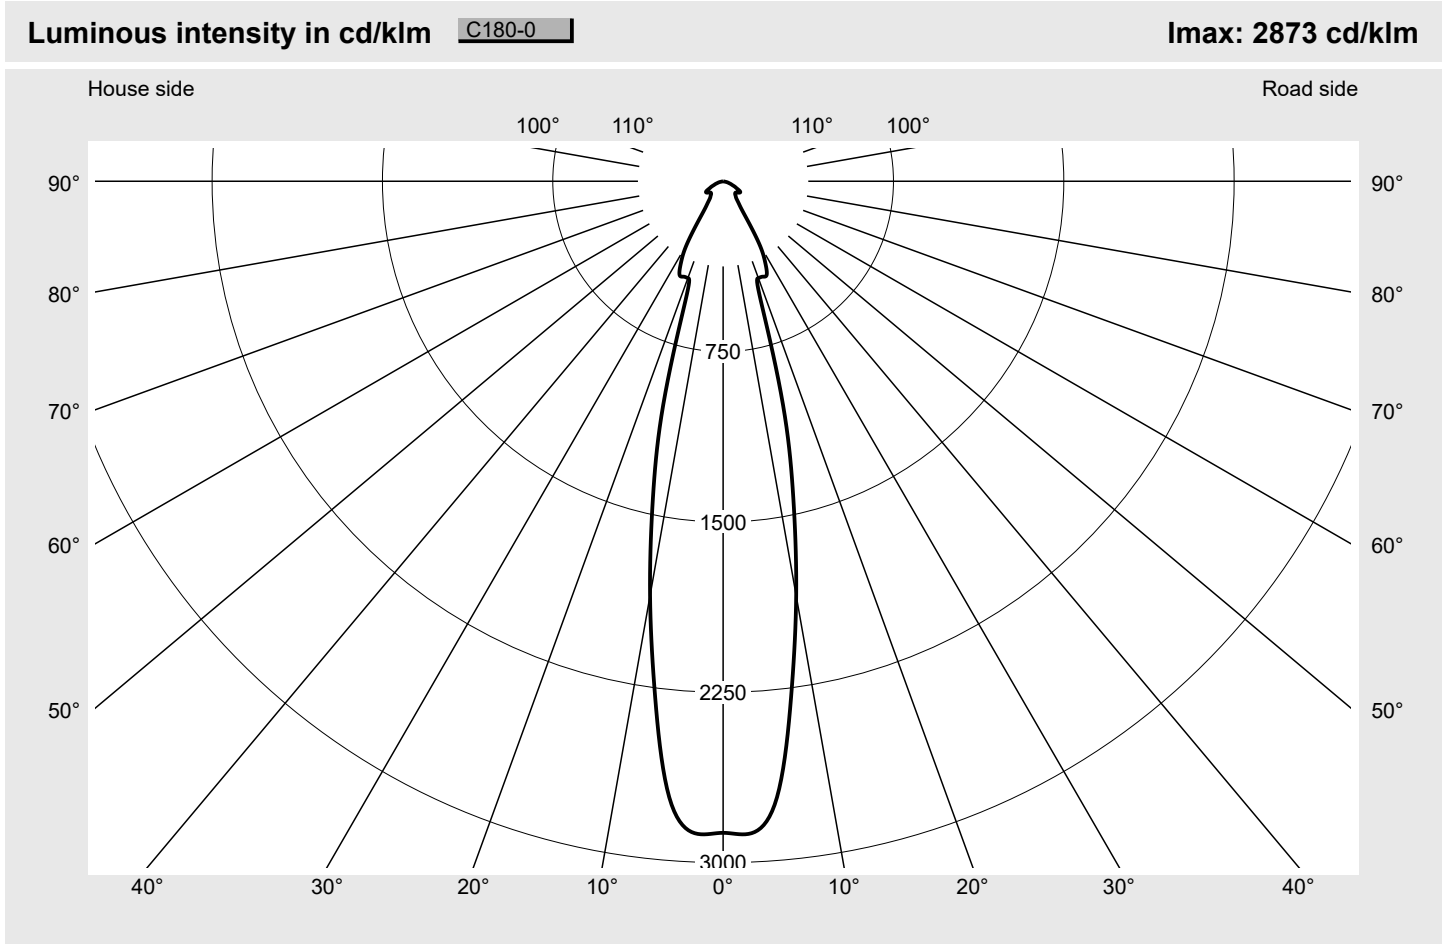

Photometric test report

Family Floodlight FL21 midi	Order number: 5XA7781E4B1A EAN: 4058352852538	LP number 59238_83
	Version mounting bracket Optic symmetric distribution RS12 Cover toughened safety glass Lamps LED 4000 K CRI ≥ 70 Controlgear ECG SITECO iQ Rated values Net luminous flux = 27880 lm Power consumption = 208.1 W Luminous efficacy = 134 lm/W	serial documentation 22.08.2023

Luminaire output ratios	
Eta	100.0%
Eta 0° - 90°	100.0%
Eta 90° - 180°	0.0%

Luminous intensity class acc. to EN13201-2	
Class:	G6
Imax 70°	36.4
Imax 80°	9.1
Imax 90°	0.0
Imax >90°	0.0
Imax >95°	0.0

Measurement conditions
DIN EN 13032 and DIN 5032

Photometric test report

Family Floodlight FL21 midi	Order number: 5XA7781E4B1A EAN: 4058352852538	LP number 59238_83
--	--	-------------------------------------

Envelope curve in cd/klm KMK 2.5° KMK 0° siteco