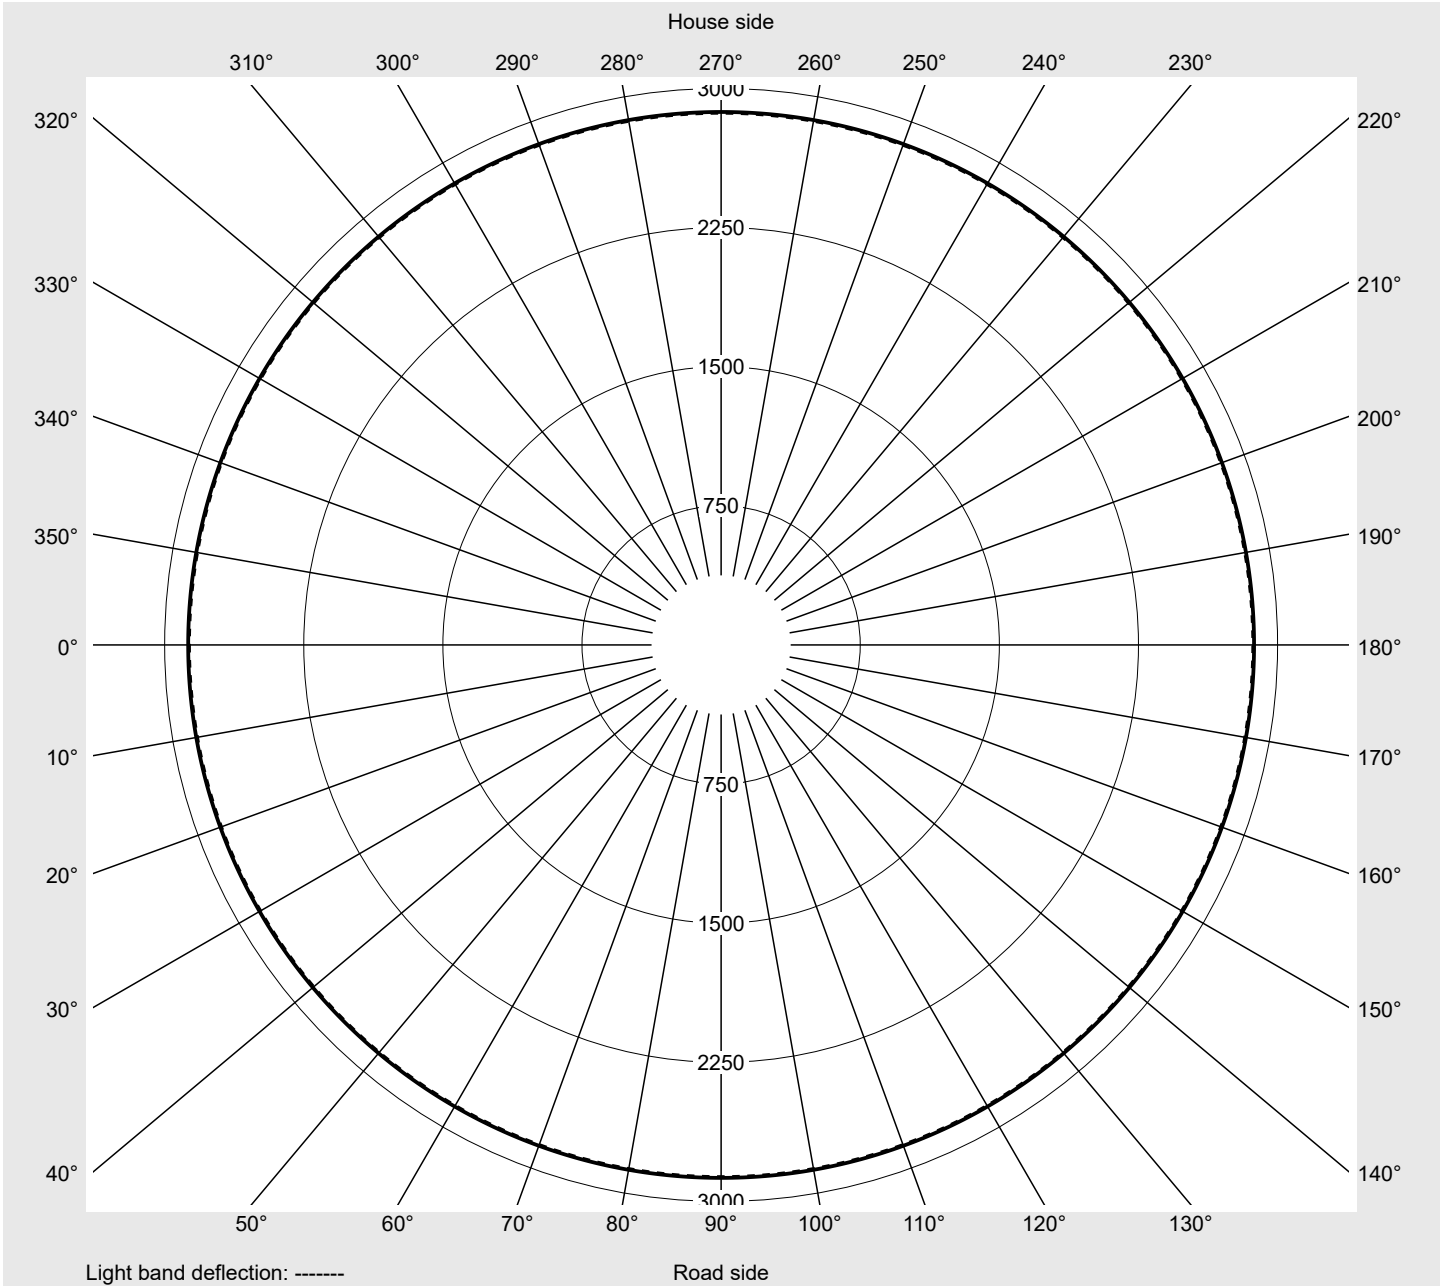

Photometric test report

Family Floodlight FL21 midi	Order number: 5XA7781E4B1A EAN: 4058352852538	LP number 59238_83
	Version mounting bracket Optic symmetric distribution RS12 Cover toughened safety glass Lamps LED 4000 K CRI ≥ 70 Controlgear ECG SITECO iQ Rated values Net luminous flux = 27880 lm Power consumption = 208.1 W Luminous efficacy = 134 lm/W	serial documentation 22.08.2023

Luminaire output ratios	
Eta	100.0%
Eta 0° - 90°	100.0%
Eta 90° - 180°	0.0%

Luminous intensity class acc. to EN13201-2	
Class:	G6
Imax 70°	36.4
Imax 80°	9.1
Imax 90°	0.0
Imax >90°	0.0
Imax >95°	0.0

Measurement conditions
DIN EN 13032 and DIN 5032

Photometric test report

Family Floodlight FL21 midi	Order number: 5XA7781E4B1A EAN: 4058352852538	LP number 59238_83
--	--	-------------------------------------

Envelope curve in cd/klm KMK 2.5° KMK 0° siteco

C-planes	0°	Phi-zone	Total Phi-zone
γ	Luminous intensity in cd/klm		Luminous flux in lm/klm
0,0°	2868.8	4.3	4.3
2,5°	2873.2	34.4	38.6
5,0°	2722.5	65.0	103.7
7,5°	2292.0	82.0	185.7
10,0°	1852.6	88.2	273.9
12,5°	1427.9	84.7	358.6
15,0°	1018.5	72.3	430.9
17,5°	552.2	45.5	476.4
20,0°	453.7	42.5	518.9
22,5°	454.7	47.7	566.6
25,0°	454.2	52.6	619.2
27,5°	400.1	50.6	669.9
30,0°	317.0	43.5	713.3
32,5°	178.5	26.3	739.6
35,0°	121.9	19.2	758.8
37,5°	96.3	16.1	774.9
40,0°	86.4	15.2	790.1
42,5°	78.8	14.6	804.7
45,0°	75.0	14.5	819.2
47,5°	74.2	15.0	834.2
50,0°	76.8	16.1	850.4
52,5°	82.1	17.9	868.2
55,0°	87.5	19.7	887.9
57,5°	89.5	20.7	908.6
60,0°	83.0	19.7	928.3
62,5°	67.2	16.3	944.6
65,0°	57.1	14.2	958.8
67,5°	43.9	11.1	969.9
70,0°	36.4	9.4	979.3
72,5°	27.1	7.1	986.4
75,0°	21.2	5.6	992.0
77,5°	13.7	3.7	995.6
80,0°	9.1	2.5	998.1
82,5°	4.7	1.3	999.4
85,0°	1.8	0.5	999.9
87,5°	0.5	0.1	1000.0
90,0°	0.0	0.0	1000.0