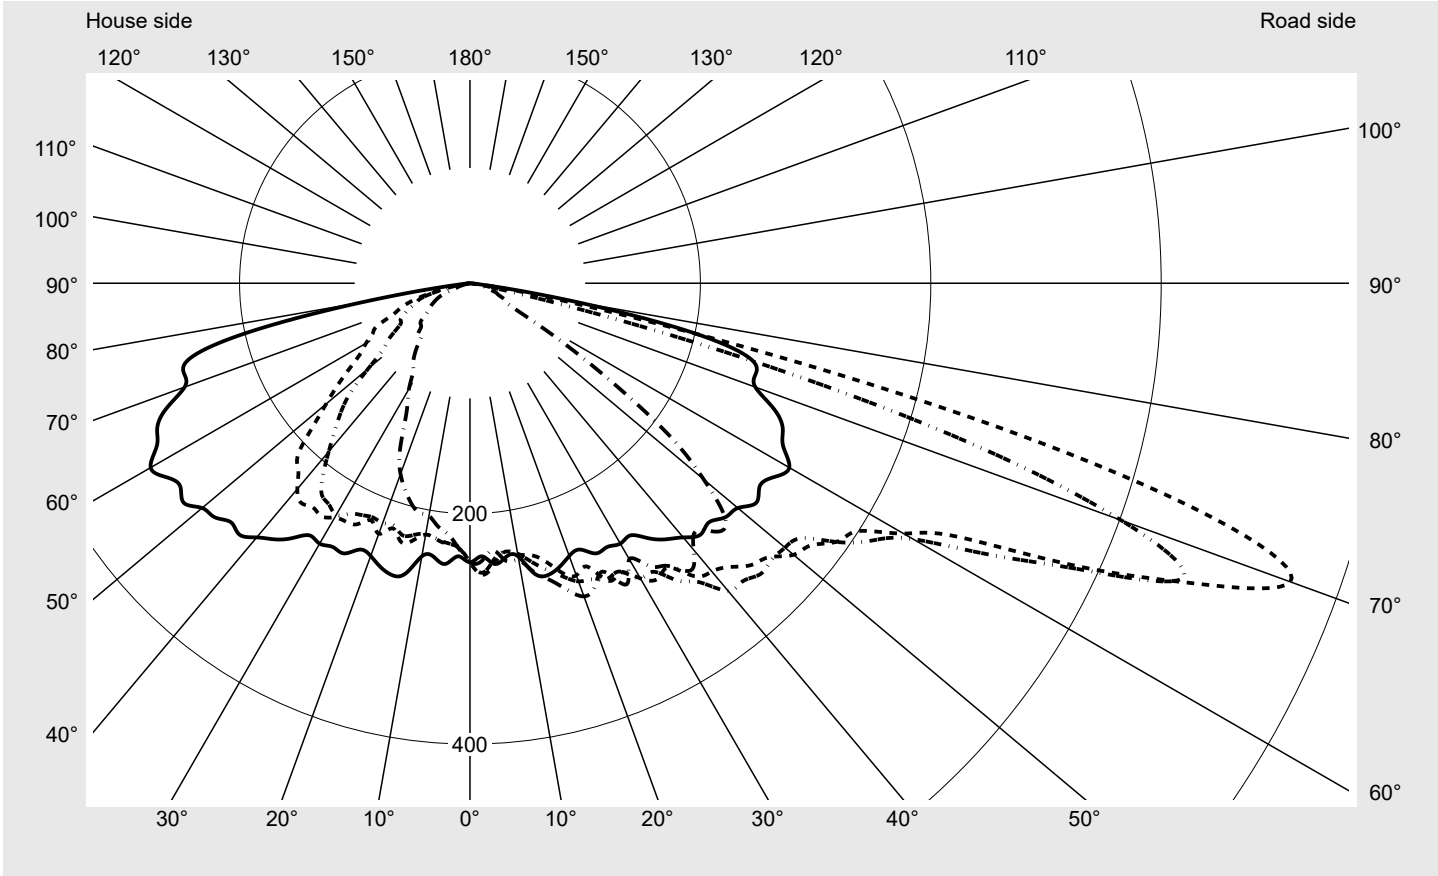

Photometric test report

Family Streetlight 21 micro easy LED	Order number: 5XE5D47N08CB EAN: 4058352897089	LP number 59076_1187
	Version post-top or side-entry mounting, NEMA 7 pin (DALI) Optic asymmetric, wide distribution (ST1.0a) Cover toughened safety glass Lamps LED 4000 K CRI ≥ 70 Controlgear ECG-DALI Plus Rated values Net luminous flux = 2380 lm Power consumption = 15.8 W Luminous efficacy = 150.6 lm/W	serial documentation 16.06.2023

Luminous intensity in cd/klm C180-0 C205-25 C210-30 C270-90 **Imax: 758 cd/klm**

Luminaire output ratios	
Eta	100.0%
Eta 0° - 90°	100.0%
Eta 90° - 180°	0.0%

Luminous intensity class acc. to EN13201-2	
Class:	G3
Imax 70°	757.8
Imax 80°	95.1
Imax 90°	0.0
Imax >90°	0.0
Imax >95°	0.0

Measurement conditions
DIN EN 13032 and DIN 5032

Photometric test report

Family Streetlight 21 micro easy LED	Order number: 5XE5D47N08CB EAN: 4058352897089	LP number 59076_1187
--	--	--------------------------------

Envelope curve in cd/klm **KMK 70°** **KMK 67.5°** **KMK 65°** **KMK 62.5°** **siteco**

Photometric test report

Family Streetlight 21 micro easy LED	Order number: 5XE5D47N08CB EAN: 4058352897089	LP number 59076_1187
Table of values for luminous intensities		Maximum luminous intensity