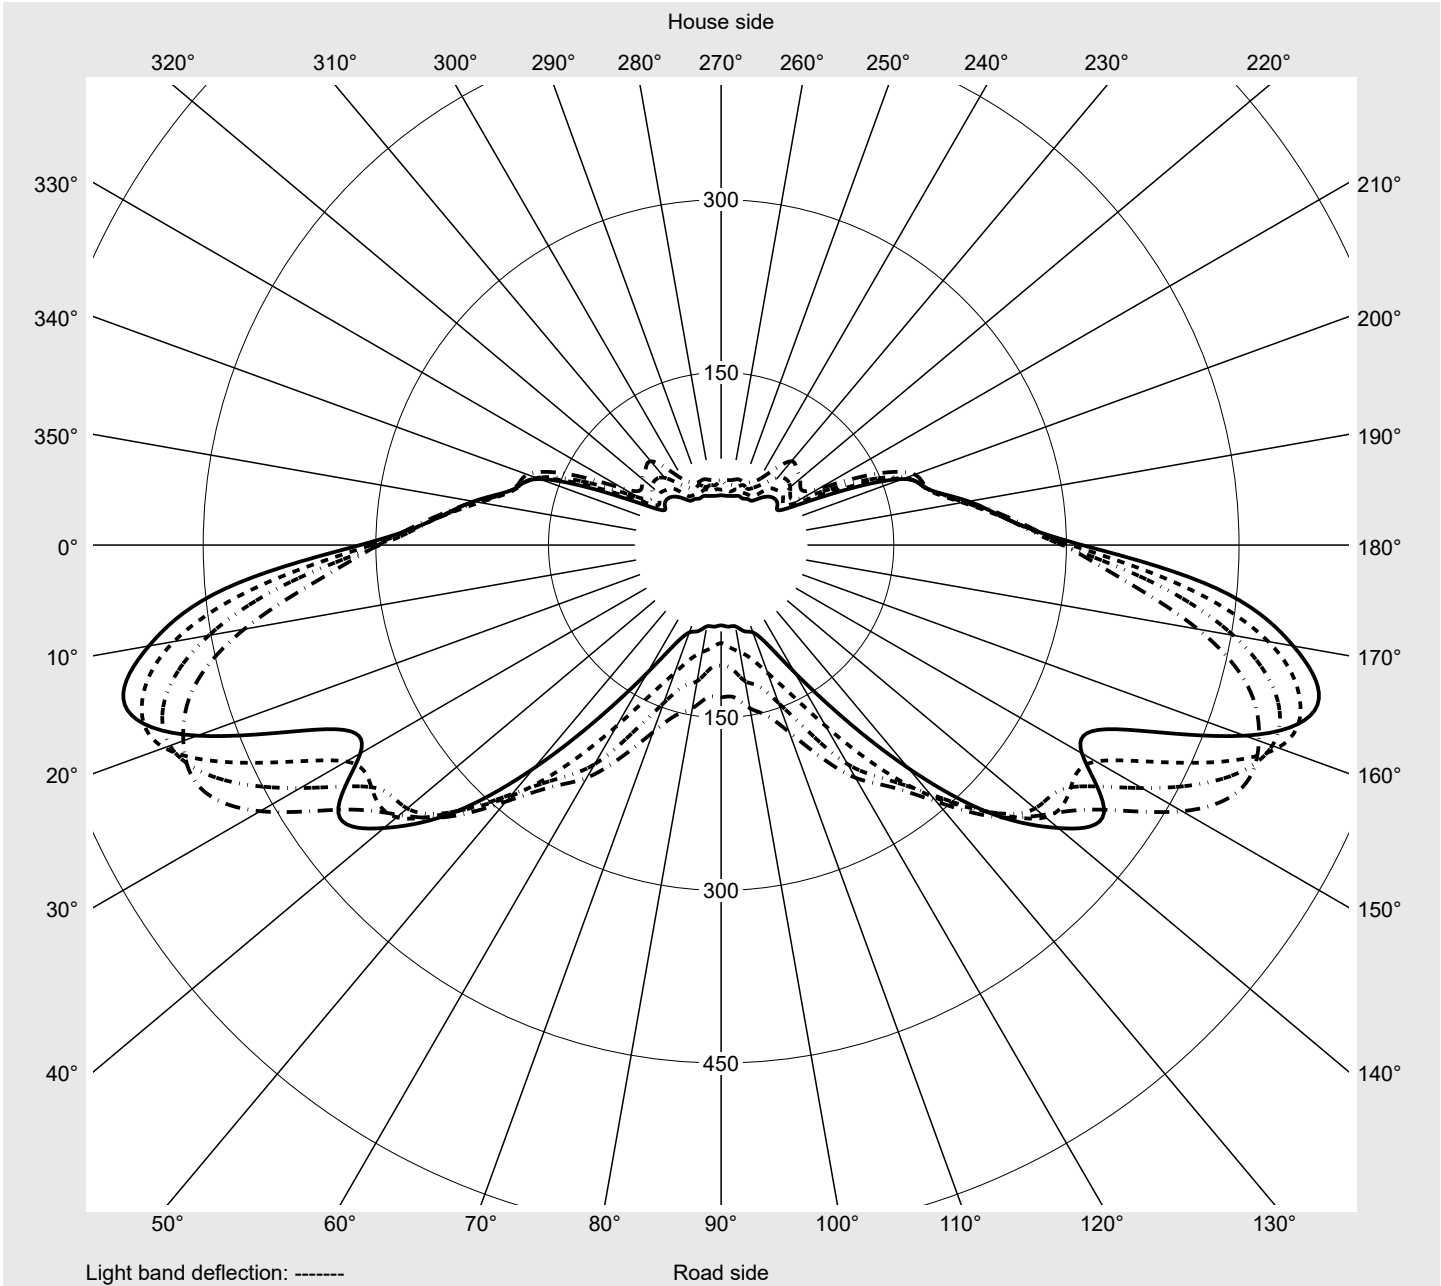

Photometric test report

Family
Streetlight 21 midi easy LED

Order number: 5XE7C23A08NB
EAN: 4058352730898

LP number
59082_131

Version post-top or side-entry mounting
Optic asymmetric, wide distribution (ST0.8a G)
Cover toughened safety glass
Lamps LED 2200 K | CRI ≥ 70
Controlgear ECG DIM
Rated values Net luminous flux = 18780 lm
 Power consumption = 151.2 W
 Luminous efficacy = 124.2 lm/W

serial
documentation
23.08.2022

sitEco

Luminous intensity in cd/klm

C180-0

C195-15

C200-20

C270-90

Imax: 536 cd/klm

Luminaire output ratios

Eta	100.0%
Eta 0° - 90°	100.0%
Eta 90° - 180°	0.0%

Luminous intensity class acc. to EN13201-2

Class:	G4
Imax 70°	493.9
Imax 80°	97.8
Imax 90°	0.0
Imax >90°	0.0
Imax >95°	0.0

Measurement conditions

DIN EN 13032 and DIN 5032

Photometric test report

Family Streetlight 21 midi easy LED	Order number: 5XE7C23A08NB EAN: 4058352730898	LP number 59082_131
---	--	-------------------------------

Envelope curve in cd/klm **KMK 60°** **KMK 57.5°** **KMK 55°** **KMK 52.5°** **siteco**