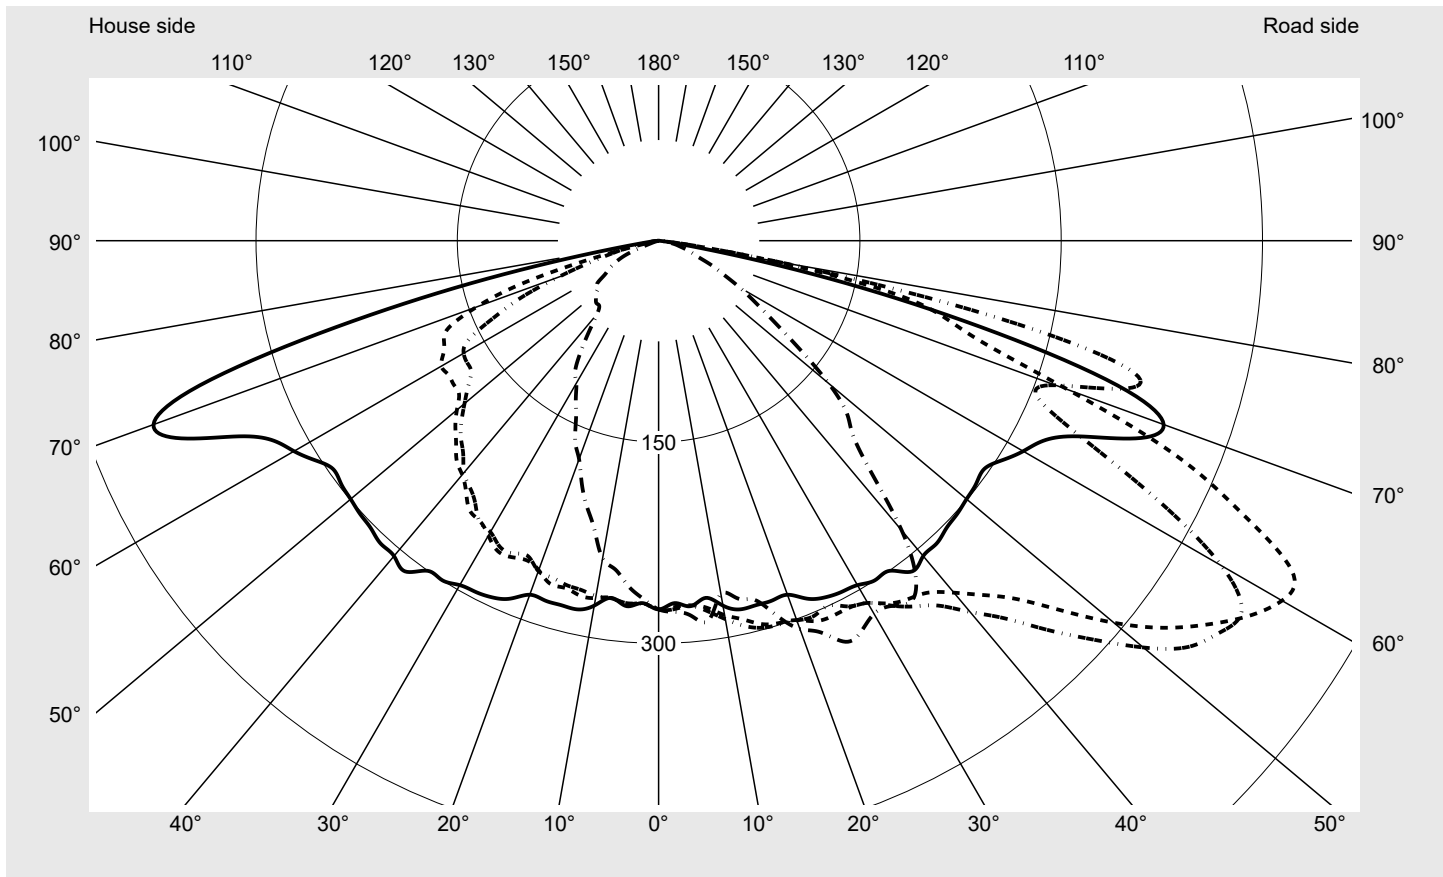

Photometric test report

Family
Streetlight 21 midi easy LED

Order number: 5XE7C23A08NB
EAN: 4058352730898

LP number
59082_131

Version post-top or side-entry mounting
Optic asymmetric, wide distribution (ST0.8a G)
Cover toughened safety glass
Lamps LED 2200 K | CRI ≥ 70
Controlgear ECG DIM
Rated values Net luminous flux = 18780 lm
 Power consumption = 151.2 W
 Luminous efficacy = 124.2 lm/W

serial
documentation
23.08.2022

sitEco

Luminous intensity in cd/klm

C180-0

C195-15

C200-20

C270-90

Imax: 536 cd/klm

Luminaire output ratios

Eta	100.0%
Eta 0° - 90°	100.0%
Eta 90° - 180°	0.0%

Luminous intensity class acc. to EN13201-2

Class:	G4
Imax 70°	493.9
Imax 80°	97.8
Imax 90°	0.0
Imax >90°	0.0
Imax >95°	0.0

Measurement conditions