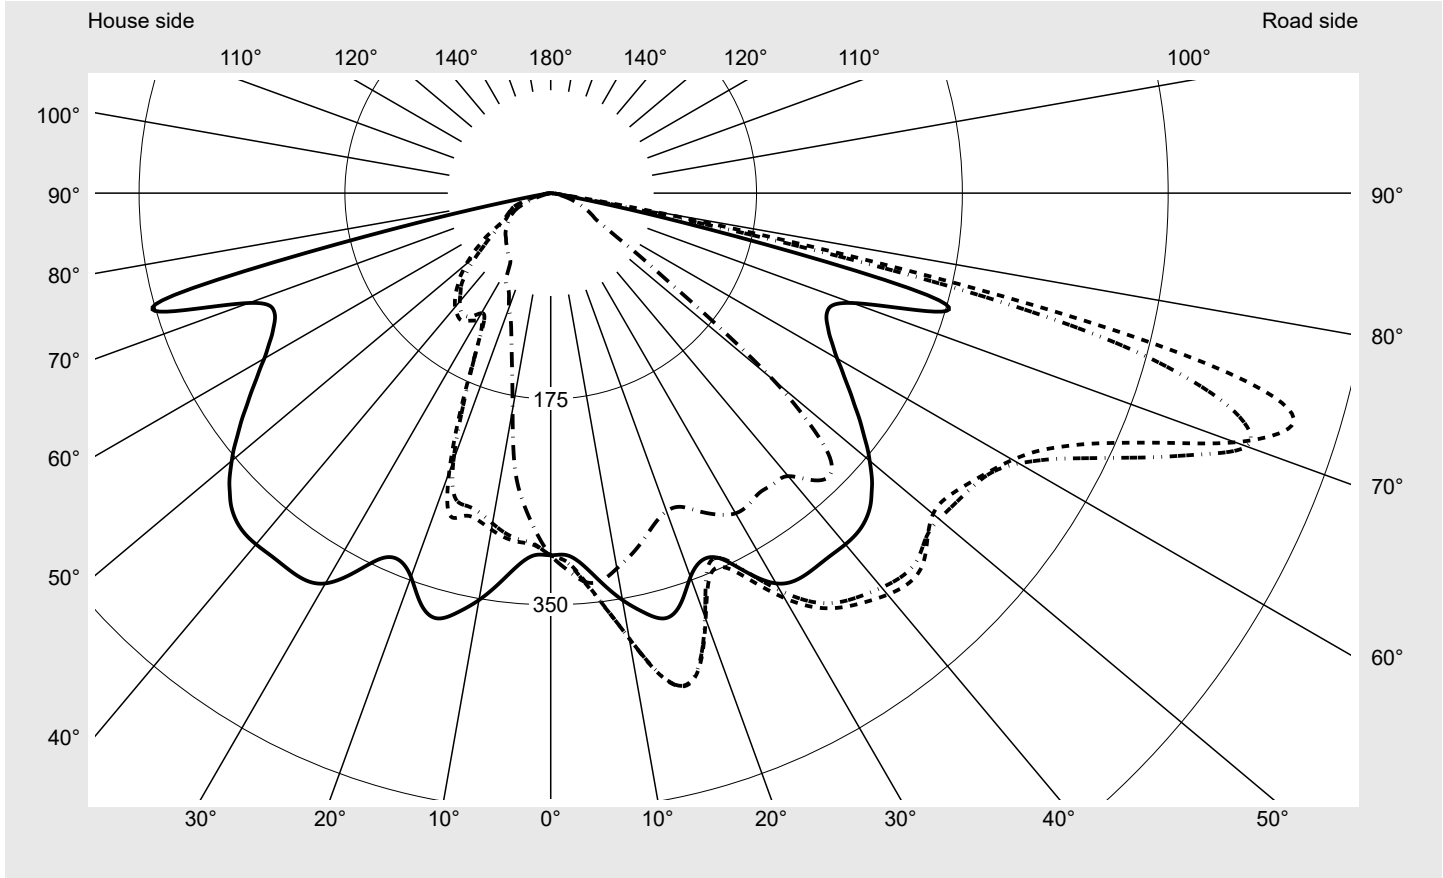

Photometric test report

Family Streetlight 21 midi easy LED	Order number: 5XE7B43A08MB EAN: 4058352730829	LP number 59065_480
	Version post-top or side-entry mounting Optic asymmetric, wide distribution (ST0.5a) Cover toughened safety glass Lamps LED 4000 K CRI ≥ 70 Controlgear ECG DIM Rated values Net luminous flux = 20180 lm Power consumption = 147.0 W Luminous efficacy = 137.3 lm/W	serial documentation 15.07.2022

Luminous intensity in cd/klm C180-0 C205-25 C207,5-27,5 C270-90 **Imax: 661 cd/klm**

Luminaire output ratios	
Eta	100.0%
Eta 0° - 90°	100.0%
Eta 90° - 180°	0.0%

Luminous intensity class acc. to EN13201-2	
Class:	G3
Imax 70°	629.6
Imax 80°	99.6
Imax 90°	0.0
Imax >90°	0.0
Imax >95°	0.0