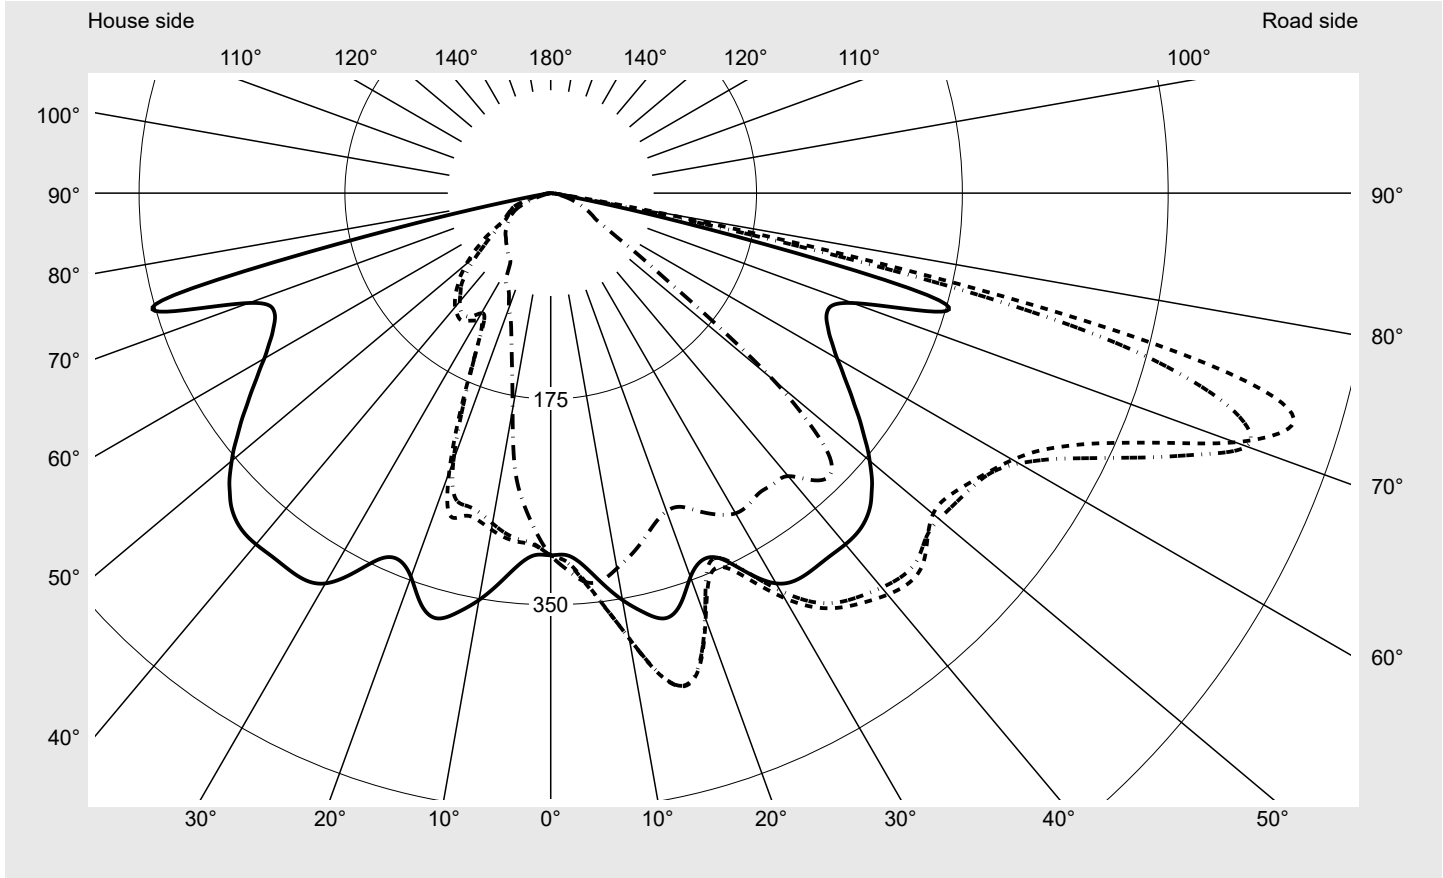

Photometric test report

Family Streetlight 21 midi easy LED	Order number: 5XE7B33A08LB EAN: 4058352730744	LP number 59065_474
	Version post-top or side-entry mounting Optic asymmetric, wide distribution (ST0.5a) Cover toughened safety glass Lamps LED 3000 K CRI ≥ 70 Controlgear ECG DIM Rated values Net luminous flux = 14340 lm Power consumption = 98.3 W Luminous efficacy = 145.9 lm/W	serial documentation 15.07.2022

Luminous intensity in cd/klm C180-0 C205-25 C207,5-27,5 C270-90 **Imax: 661 cd/klm**

Luminaire output ratios

Eta	100.0%
Eta 0° - 90°	100.0%
Eta 90° - 180°	0.0%

Luminous intensity class acc. to EN13201-2

Class:	G3
Imax 70°	629.6
Imax 80°	99.6
Imax 90°	0.0
Imax >90°	0.0
Imax >95°	0.0