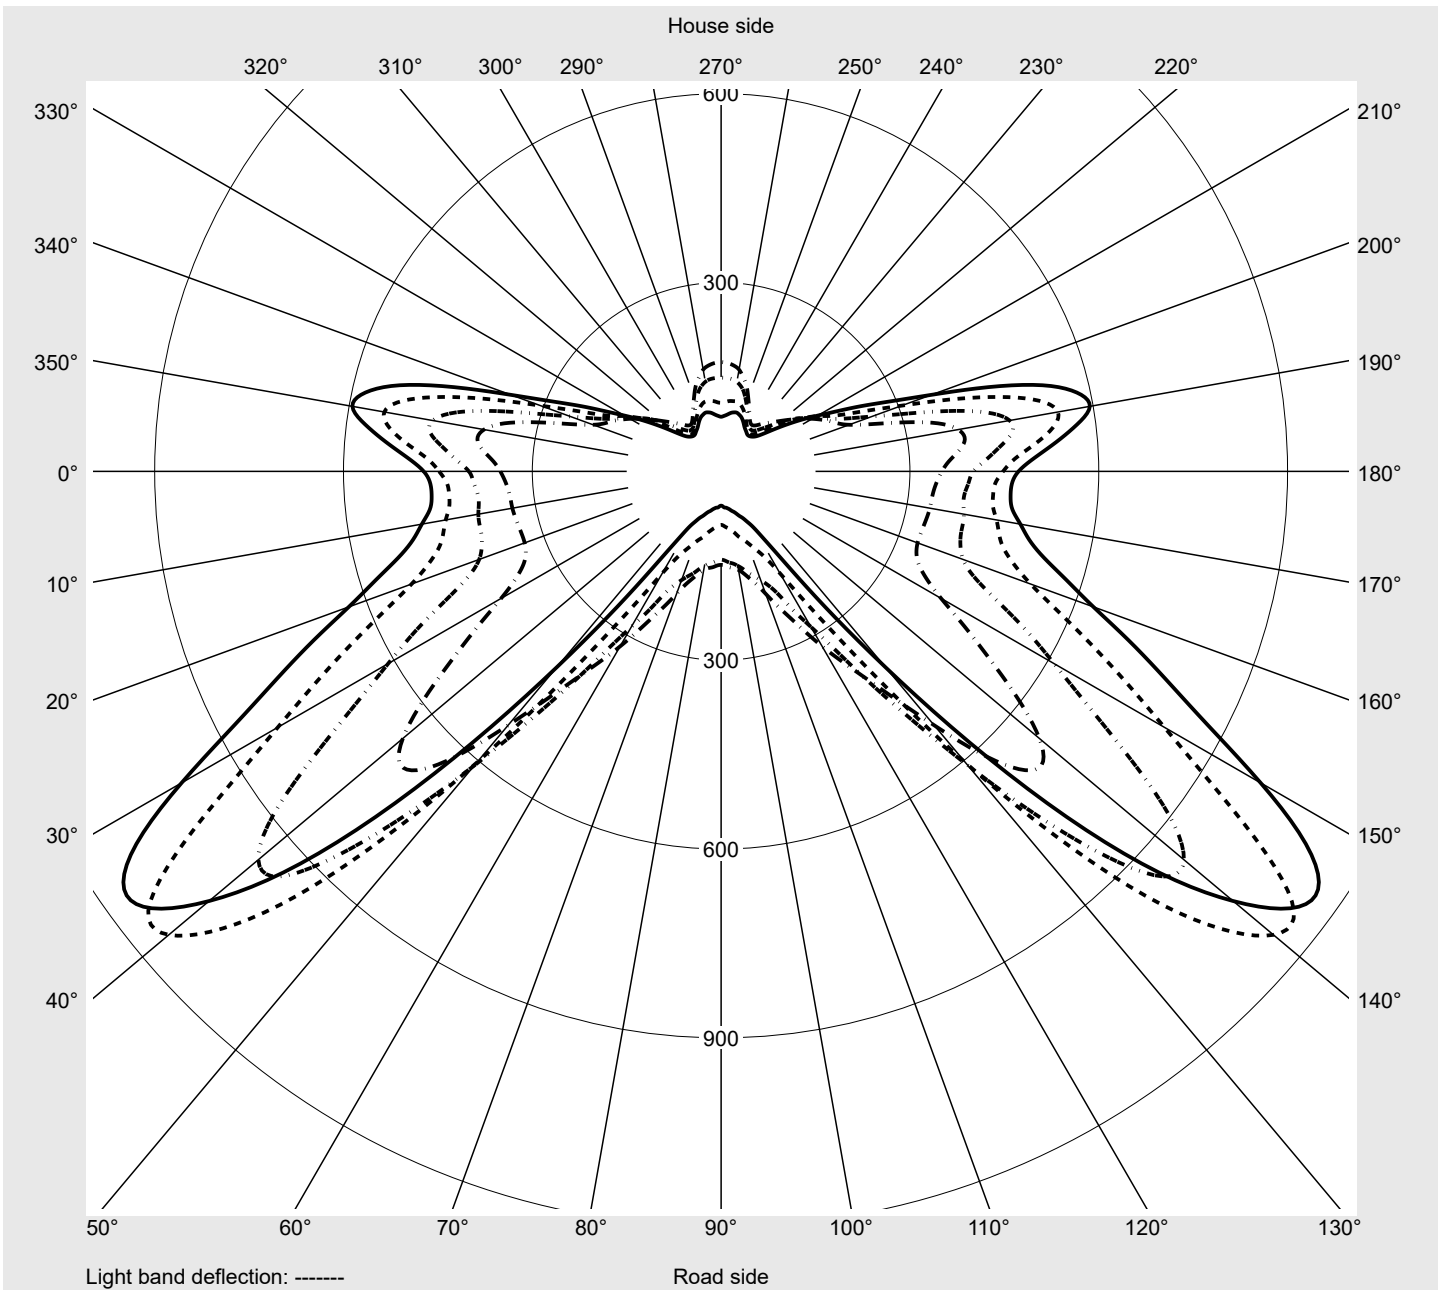

Photometric test report

Family Streetlight 21 mini easy LED	Order number: 5XE6P33A08GB EAN: 4058352730706	LP number 59337_203
	Version post-top or side-entry mounting Optic asymmetric, wide distribution (ST1.5a) Cover toughened safety glass Lamps LED 3000 K CRI ≥ 70 Controlgear ECG DIM Rated values Net luminous flux = 5840 lm Power consumption = 40.4 W Luminous efficacy = 144.6 lm/W	serial documentation 18.07.2022

Luminous intensity in cd/klm
C180-0
C215-35
C217,5-37,5
C270-90
Imax: 1158 cd/klm

Luminaire output ratios	
Eta	100.0%
Eta 0° - 90°	100.0%
Eta 90° - 180°	0.0%
Measurement conditions	
DIN EN 13032 and DIN 5032	

Luminous intensity class acc. to EN13201-2	
Class:	---
Imax 70°	798.1
Imax 80°	214.2
Imax 90°	0.0
Imax >90°	0.0
Imax >95°	0.0

Photometric test report

Family Streetlight 21 mini easy LED	Order number: 5XE6P33A08GB EAN: 4058352730706	LP number 59337_203
---	--	-------------------------------

Envelope curve in cd/klm **KMK 65°** **KMK 62,5°** **KMK 60°** **KMK 57,5°** **siteco**

Photometric test report

Family Streetlight 21 mini easy LED	Order number: 5XE6P33A08GB EAN: 4058352730706	LP number 59337_203
Table of values for luminous intensities		Maximum luminous intensity
		siteco