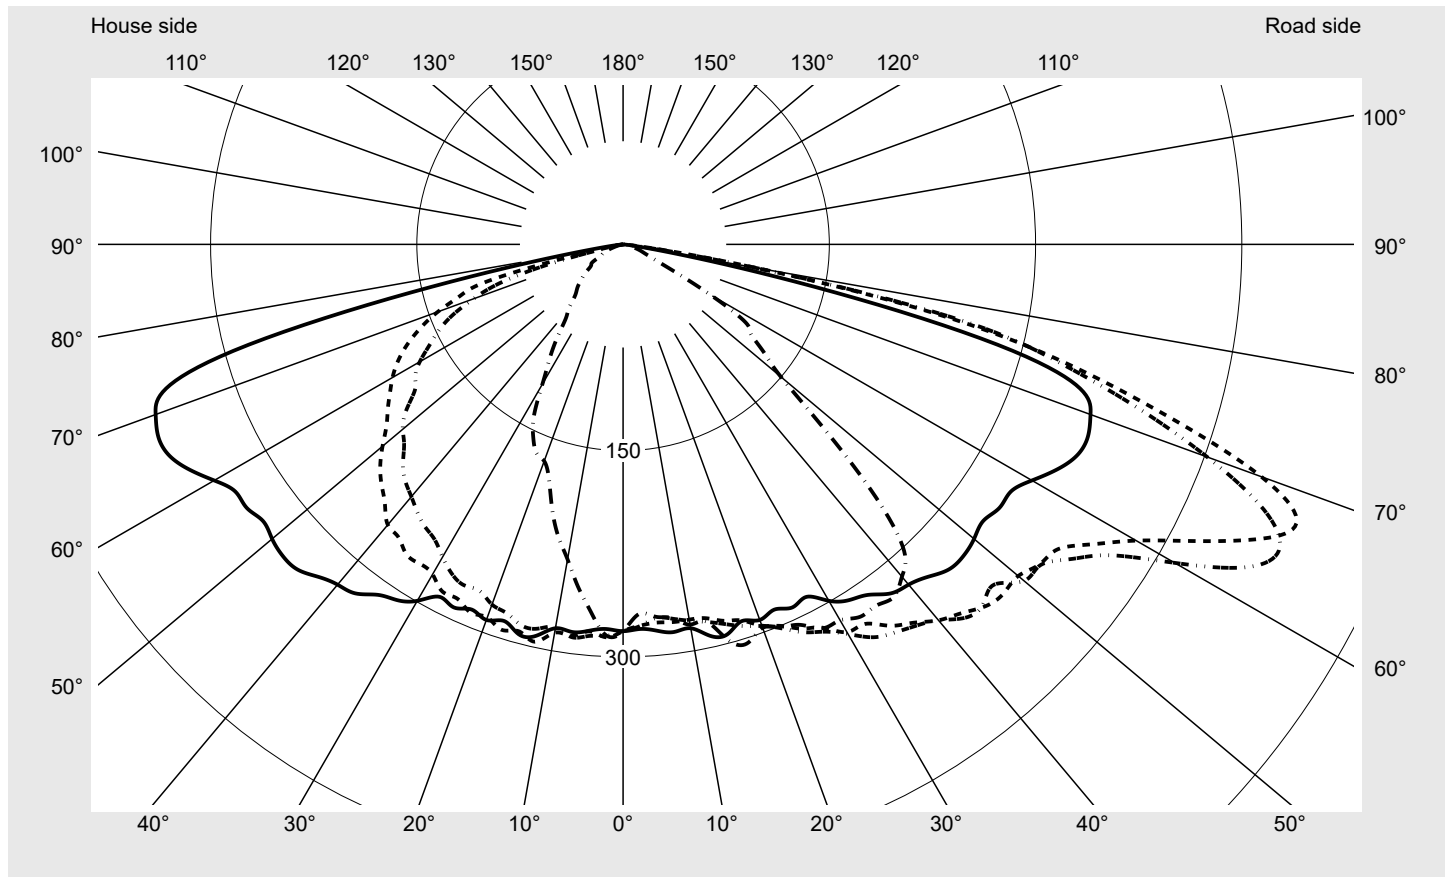

Photometric test report

Family
Streetlight 21 mini easy LED

Order number: 5XE6M33A08JB
EAN: 4058352683385

LP number
59158_71

Version	post-top or side-entry mounting
Optic	asymmetric, wide distribution (ST1.0a G), Back Light Control (BLC)
Cover	toughened safety glass
Lamps	LED 3000 K CRI ≥ 70
Controlgear	ECG DIM
Rated values	Net luminous flux = 11290 lm Power consumption = 87.3 W Luminous efficacy = 129.3 lm/W

serial
documentation
23.08.2022

sitEco

Luminous intensity in cd/klm

C180-0

C195-15

C200-20

C270-90

Imax: 530 cd/klm

Luminaire output ratios

Eta	100.0%
Eta 0° - 90°	100.0%
Eta 90° - 180°	0.0%

Luminous intensity class acc. to EN13201-2

Class:	G4
Imax 70°	494.0
Imax 80°	97.3
Imax 90°	0.0
Imax >90°	0.0
Imax >95°	0.0

Measurement conditions

DIN EN 13032 and DIN 5032

Photometric test report

Family Streetlight 21 mini easy LED	Order number: 5XE6M33A08JB EAN: 4058352683385	LP number 59158_71
---	--	------------------------------

Envelope curve in cd/klm **KMK 67.5°** **KMK 65°** **KMK 62.5°** **KMK 60°** **siteco**