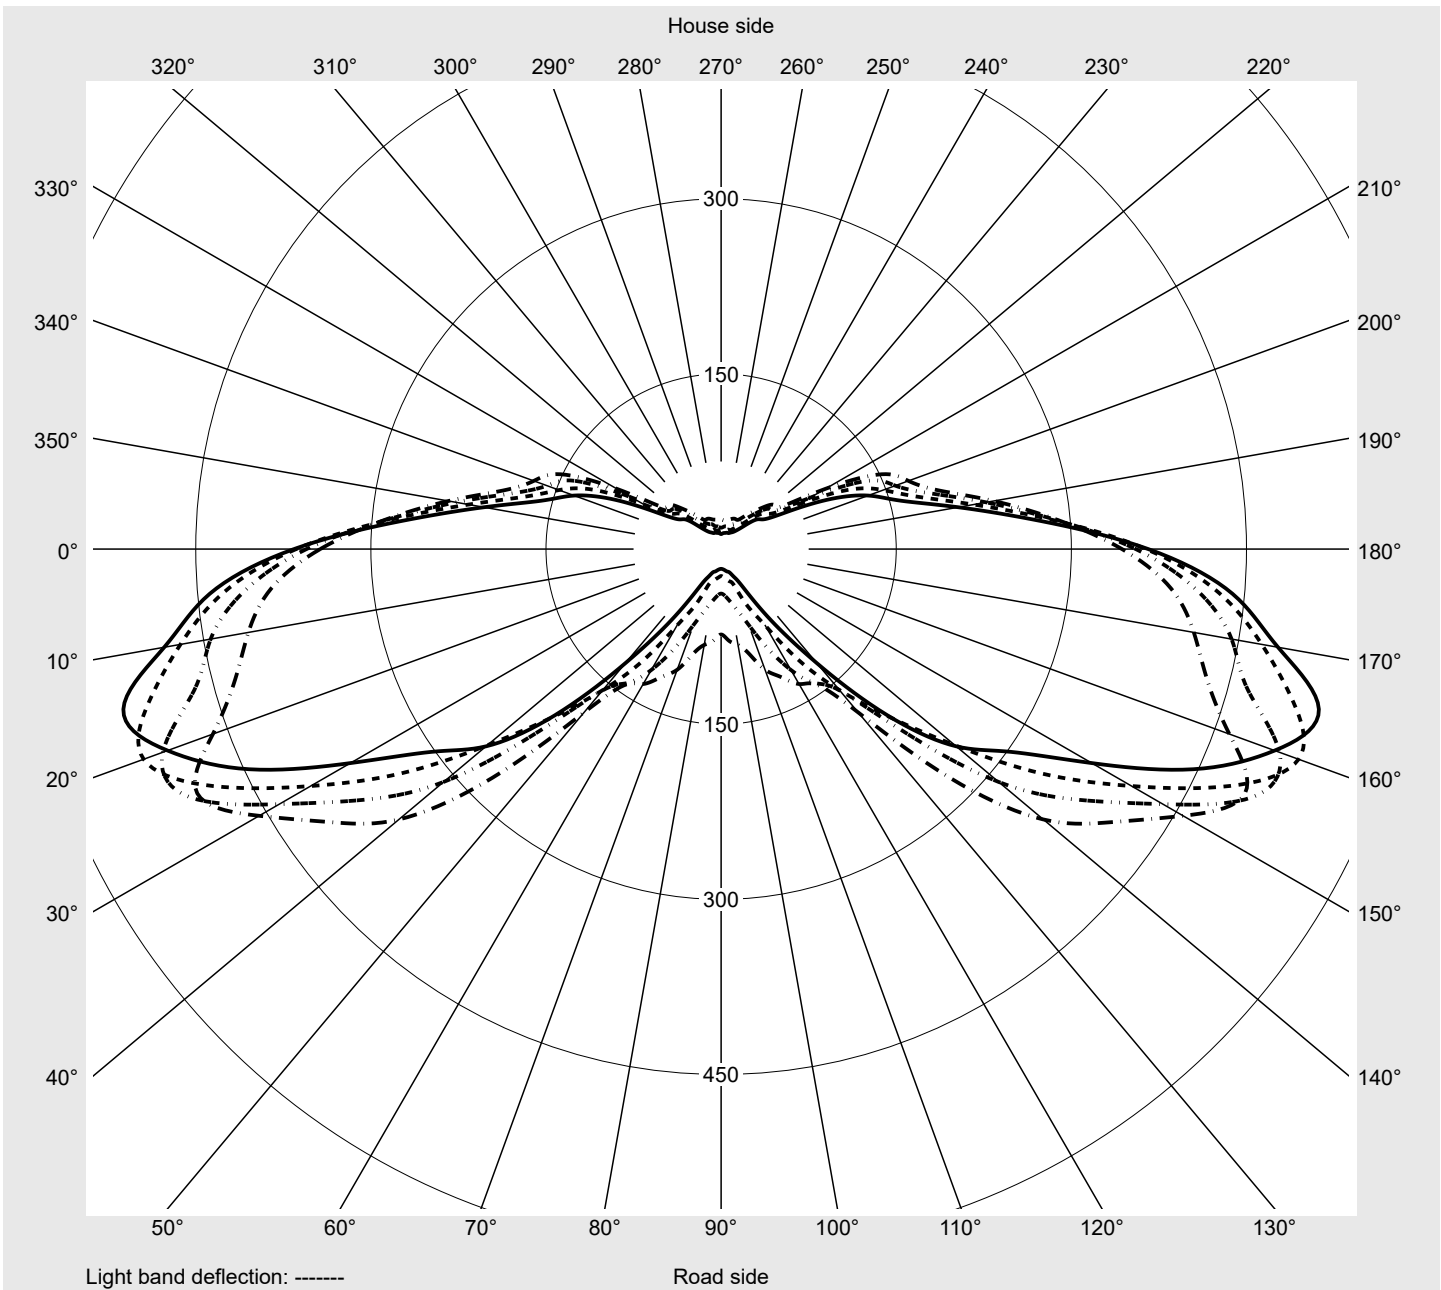

Photometric test report

Family
Streetlight 21 mini easy LED

Order number: 5XE6M33A08JB
EAN: 4058352683385

LP number
59158_71

Version	post-top or side-entry mounting
Optic	asymmetric, wide distribution (ST1.0a G), Back Light Control (BLC)
Cover	toughened safety glass
Lamps	LED 3000 K CRI ≥ 70
Controlgear	ECG DIM
Rated values	Net luminous flux = 11290 lm Power consumption = 87.3 W Luminous efficacy = 129.3 lm/W

serial
documentation
23.08.2022

sitEco

Luminous intensity in cd/klm

C180-0

C195-15

C200-20

C270-90

Imax: 530 cd/klm

Luminaire output ratios

Eta	100.0%
Eta 0° - 90°	100.0%
Eta 90° - 180°	0.0%

Luminous intensity class acc. to EN13201-2

Class:	G4
Imax 70°	494.0
Imax 80°	97.3
Imax 90°	0.0
Imax >90°	0.0
Imax >95°	0.0

Measurement conditions

DIN EN 13032 and DIN 5032

Photometric test report

Family Streetlight 21 mini easy LED	Order number: 5XE6M33A08JB EAN: 4058352683385	LP number 59158_71
---	--	------------------------------

Envelope curve in cd/klm **KMK 67.5°** **KMK 65°** **KMK 62.5°** **KMK 60°** **siteco**